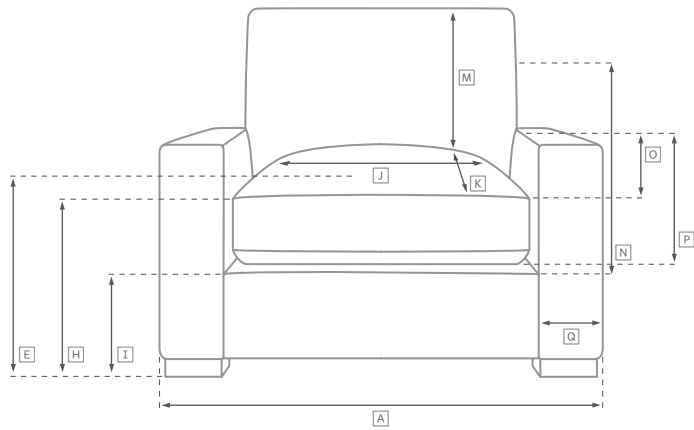

BELGIAN SLOPE ARM COLLECTION

All dimensions are given in inches. See the attached "Dimensions Diagram" sheet for more information on the keys used in this chart.

	OVERALL WIDTH A	OVERALL DEPTH B	OVERALL HEIGHT C	FRAME HEIGHT D	SEAT HEIGHT E	ARM HEIGHT F	FOOT HEIGHT G	SEAT HEIGHT (FLOOR TO CUSHION SEAM) H	SEAT HEIGHT (FLOOR TO FRAME) I	INSIDE SEAT WIDTH J	INSIDE SEAT DEPTH W/ BACK CUSHION K	INSIDE SEAT DEPTH W/O BACK CUSHION L	INSIDE BACK HEIGHT W/ SEAT & BACK CUSHIONS M	INSIDE BACK HEIGHT W/ SEAT CUSHION N	# OF BACK CUSHIONS	# OF SEAT CUSHIONS	ACCENT PILLOWS	ARM HEIGHT W/ SEAT CUSHION O	ARM HEIGHT W/O SEAT CUSHION P	ARM WIDTH Q	SLEEPER DEPTH OVERALL R	SLEEPER DEPTH INSIDE S	
9' CLASSIC RIGHT-ARM RETURN SOFA	108	37	31	30	19	23	2	18	12	96	22½	30	12	11	18	3	1	-	4	11	5¾	-	-
9' LUXE LEFT-ARM RETURN SOFA	108	42	33	31	20½	24	2	18	12	96	26	35	12½	10½	19	3	1	-	3½	12	5¾	-	-
9' LUXE RIGHT-ARM RETURN SOFA	108	42	33	31	20½	24	2	18	12	96	26	35	12½	10½	19	3	1	-	3½	12	5¾	-	-
10' CLASSIC LEFT-ARM RETURN SOFA	120	37	31	30	19	23	2	18	12	108	22½	30	12	11	18	4	1	-	4	11	5¾	-	-
10' CLASSIC RIGHT-ARM RETURN SOFA	120	37	31	30	19	23	2	18	12	108	22½	30	12	11	18	4	1	-	4	11	5¾	-	-
10' LUXE LEFT-ARM RETURN SOFA	120	42	33	31	20½	24	2	18	12	108	26	35	12½	10½	19	4	1	-	3½	12	5¾	-	-
10' LUXE RIGHT-ARM RETURN SOFA	120	42	33	31	20½	24	2	18	12	108	26	35	12½	10½	19	4	1	-	3½	12	5¾	-	-
PETTE LEFT-ARM CHAISE	28	65	28	28	16½	21½	2	14½	10	24¾	51	58	11½	11½	18	1	1	-	5	11½	3¾	-	-
PETTE RIGHT-ARM CHAISE	28	65	28	28	16½	21½	2	14½	10	24¾	51	58	11½	11½	18	1	1	-	5	11½	3¾	-	-
CLASSIC LEFT-ARM CHAISE	34	71	31	30	19	23	2	18	12	28¾	56½	64	12	11	18	1	1	-	4	11	5¾	-	-
CLASSIC RIGHT-ARM CHAISE	34	71	31	30	19	23	2	18	12	28¾	56½	64	12	11	18	1	1	-	4	11	5¾	-	-
LUXE LEFT-ARM CHAISE	37	74	33	31	20½	24	2	18	12	31¾	58	67	12½	10½	19	1	1	-	3½	12	5¾	-	-
LUXE RIGHT-ARM CHAISE	37	74	33	31	20½	24	2	18	12	31¾	58	67	12½	10½	19	1	1	-	3½	12	5¾	-	-

UPHOLSTERY DIMENSIONS DIAGRAM

See the "Dimensions Sheet" for the measurements that correspond with the letters below.

RH