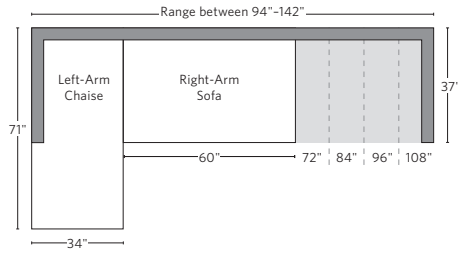

UPHOLSTERY DIMENSIONS DIAGRAM

See the "Dimensions Sheet" for the measurements that correspond with the letters below.

RH

SOFA CHAISE SECTIONAL

Available in left and right-arm configurations.

U-CHAISE SECTIONAL

L-SECTIONAL

Available in left and right-arm configurations.

U-SOFA CHAISE SECTIONAL

Available in left and right-arm configurations.

U-SOFA SECTIONAL

Multiple length options available.

SOFA CHAISE SECTIONAL

Available in left and right-arm configurations.

Multiple length options available.

HOW WE MEASURE

We provide overall measurements (height, width and depth) for all our furniture. Furniture is measured at the tallest, deepest and widest points of the product, including overhangs, angles, outward curves, and arms.