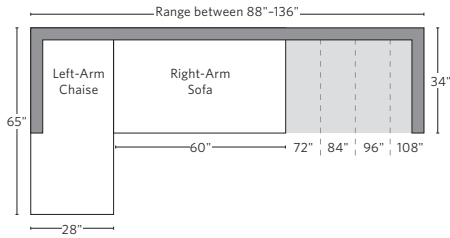

UPHOLSTERY DIMENSIONS DIAGRAM

See the "Dimensions Sheet" for the measurements that correspond with the letters below.

RH

SOFA CHAISE SECTIONAL

Available in left and right-arm configurations.

U-CHAISE SECTIONAL