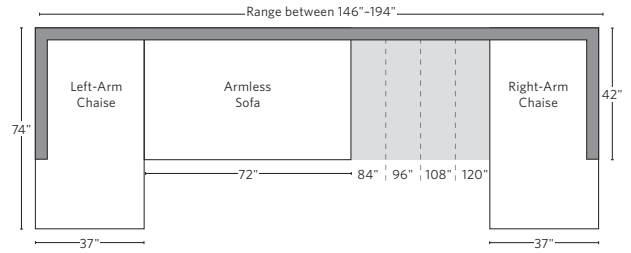

U-CHAISE SECTIONAL