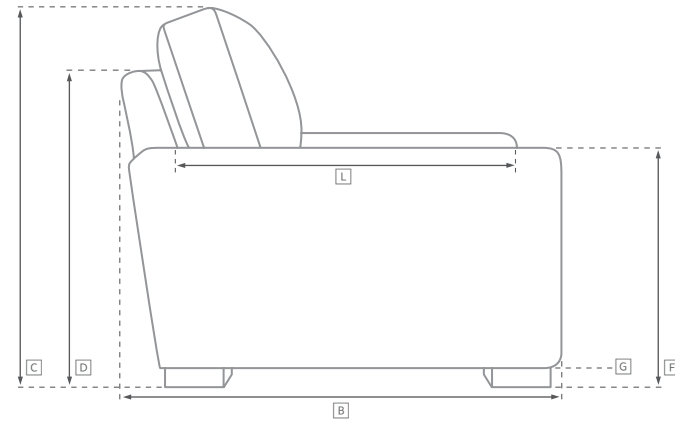

BELGIAN SLOPE ARM COLLECTION

All dimensions are given in inches. See the attached "Dimensions Diagram" sheet for more information on the keys used in this chart.

	OVERALL WIDTH A	OVERALL DEPTH B	OVERALL HEIGHT C	FRAME HEIGHT D	SEAT HEIGHT E	ARM HEIGHT F	FOOT HEIGHT G	SEAT HEIGHT (FLOOR TO CUSHION SEAM) H	SEAT HEIGHT (FLOOR TO FRAME) I	INSIDE SEAT WIDTH J	INSIDE SEAT DEPTH W/ BACK CUSHION K	INSIDE SEAT DEPTH W/O BACK CUSHION L	INSIDE BACK HEIGHT W/ SEAT & BACK CUSHIONS M	INSIDE BACK HEIGHT W/ SEAT CUSHION N	# OF BACK CUSHIONS	# OF SEAT CUSHIONS	ACCENT PILLOWS	ARM HEIGHT W/ SEAT CUSHION O	ARM HEIGHT W/O SEAT CUSHION P	ARM WIDTH Q	SLEEPER DEPTH OVERALL R	SLEEPER DEPTH INSIDE S	
9' CLASSIC RIGHT-ARM RETURN SOFA	108	37	31	30	19	23	2	18	12	96	22½	30	12	11	18	3	1	-	4	11	5¾	-	-
9' LUXE LEFT-ARM RETURN SOFA	108	42	33	31	20½	24	2	18	12	96	26	35	12½	10½	19	3	1	-	3½	12	5¾	-	-
9' LUXE RIGHT-ARM RETURN SOFA	108	42	33	31	20½	24	2	18	12	96	26	35	12½	10½	19	3	1	-	3½	12	5¾	-	-
10' CLASSIC LEFT-ARM RETURN SOFA	120	37	31	30	19	23	2	18	12	108	22½	30	12	11	18	4	1	-	4	11	5¾	-	-
10' CLASSIC RIGHT-ARM RETURN SOFA	120	37	31	30	19	23	2	18	12	108	22½	30	12	11	18	4	1	-	4	11	5¾	-	-
10' LUXE LEFT-ARM RETURN SOFA	120	42	33	31	20½	24	2	18	12	108	26	35	12½	10½	19	4	1	-	3½	12	5¾	-	-
10' LUXE RIGHT-ARM RETURN SOFA	120	42	33	31	20½	24	2	18	12	108	26	35	12½	10½	19	4	1	-	3½	12	5¾	-	-
PETTE LEFT-ARM CHAISE	28	65	28	28	16½	21½	2	14½	10	24¾	51	58	11½	11½	18	1	1	-	5	11½	3¾	-	-
PETTE RIGHT-ARM CHAISE	28	65	28	28	16½	21½	2	14½	10	24¾	51	58	11½	11½	18	1	1	-	5	11½	3¾	-	-
CLASSIC LEFT-ARM CHAISE	34	71	31	30	19	23	2	18	12	28¾	56½	64	12	11	18	1	1	-	4	11	5¾	-	-
CLASSIC RIGHT-ARM CHAISE	34	71	31	30	19	23	2	18	12	28¾	56½	64	12	11	18	1	1	-	4	11	5¾	-	-
LUXE LEFT-ARM CHAISE	37	74	33	31	20½	24	2	18	12	31¾	58	67	12½	10½	19	1	1	-	3½	12	5¾	-	-
LUXE RIGHT-ARM CHAISE	37	74	33	31	20½	24	2	18	12	31¾	58	67	12½	10½	19	1	1	-	3½	12	5¾	-	-

UPHOLSTERY DIMENSIONS DIAGRAM

See the "Dimensions Sheet" for the measurements that correspond with the letters below.

RH