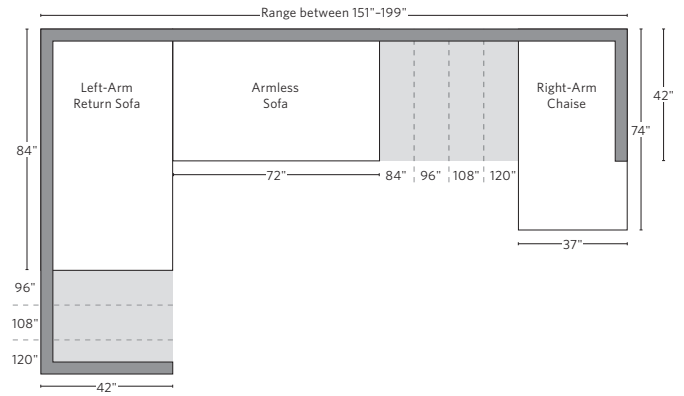

Available in left and right-arm configurations.

U-CHAISE SECTIONAL

L-SECTIONAL

Available in left and right-arm configurations.

U-SOFA CHAISE SECTIONAL

Available in left and right-arm configurations.

U-SOFA SECTIONAL

Multiple length options available.

HOW WE MEASURE

We provide overall measurements (height, width and depth) for all our furniture. Furniture is measured at the tallest, deepest and widest points of the product, including overhangs, angles, outward curves, and arms.