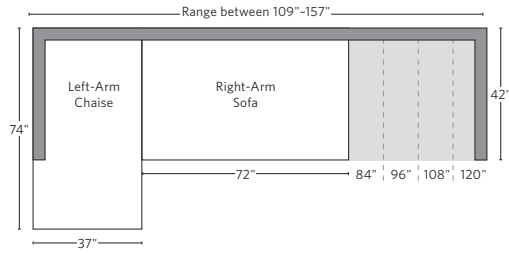

SOFA CHAISE SECTIONAL

Available in left and right-arm configurations.