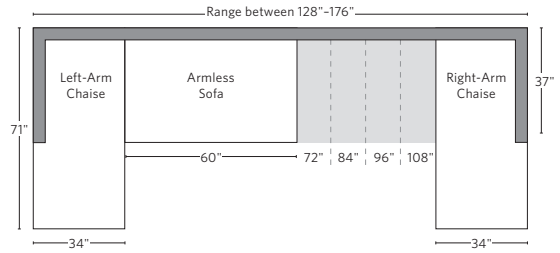

U-CHAISE SECTIONAL