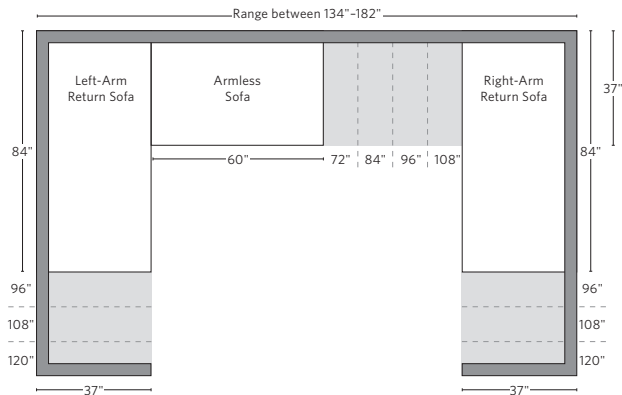

U-CHAISE SECTIONAL

L-SECTIONAL

Available in left and right-arm configurations.

U-SOFA CHAISE SECTIONAL

Available in left and right-arm configurations.

U-SOFA SECTIONAL

Multiple length options available.

SOFA CHAISE SECTIONAL

Multiple length options available.

HOW WE MEASURE

We provide overall measurements (height, width and depth) for all our furniture. Furniture is measured at the tallest, deepest and widest points of the product, including overhangs, angles, outward curves, and arms.