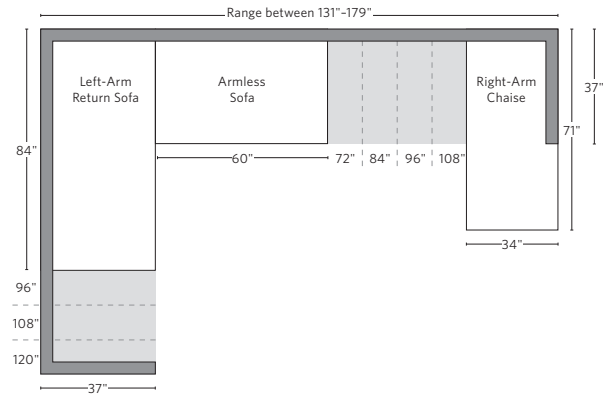

U-CHAISE SECTIONAL

L-SECTIONAL

Available in left and right-arm configurations.

U-SOFA CHAISE SECTIONAL

Available in left and right-arm configurations.

U-SOFA SECTIONAL

Multiple length options available.

SOFA CHAISE SECTIONAL

Multiple length options available.

HOW WE MEASURE

We provide overall measurements (height, width and depth) for all our furniture. Furniture is measured at the tallest, deepest and widest points of the product, including overhangs, angles, outward curves, and arms.