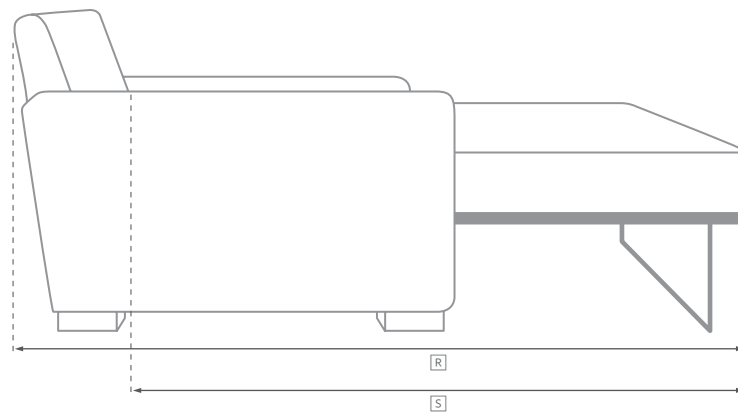

BELGIAN SLOPE ARM COLLECTION

All dimensions are given in inches. See the attached "Dimensions Diagram" sheet for more information on the keys used in this chart.

	OVERALL WIDTH A	OVERALL DEPTH B	OVERALL HEIGHT C	FRAME HEIGHT D	SEAT HEIGHT E	ARM HEIGHT F	FOOT HEIGHT G	SEAT HEIGHT (FLOOR TO CUSHION SEAM) H	SEAT HEIGHT (FLOOR TO FRAME) I	INSIDE SEAT WIDTH J	INSIDE SEAT DEPTH W/ BACK CUSHION K	INSIDE SEAT DEPTH W/O BACK CUSHION L	INSIDE BACK HEIGHT W/ SEAT & BACK CUSHIONS M	INSIDE BACK HEIGHT W/ SEAT CUSHION N	# OF BACK CUSHIONS	# OF SEAT CUSHIONS	ACCENT PILLOWS	ARM HEIGHT W/ SEAT CUSHION O	ARM HEIGHT W/O SEAT CUSHION P	ARM WIDTH Q	SLEEPER DEPTH OVERALL R	SLEEPER DEPTH INSIDE S	
9' CLASSIC RIGHT-ARM RETURN SOFA	108	37	31	30	19	23	2	18	12	96	22½	30	12	11	18	3	1	-	4	11	5¾	-	-
9' LUXE LEFT-ARM RETURN SOFA	108	42	33	31	20½	24	2	18	12	96	26	35	12½	10½	19	3	1	-	3½	12	5¾	-	-
9' LUXE RIGHT-ARM RETURN SOFA	108	42	33	31	20½	24	2	18	12	96	26	35	12½	10½	19	3	1	-	3½	12	5¾	-	-
10' CLASSIC LEFT-ARM RETURN SOFA	120	37	31	30	19	23	2	18	12	108	22½	30	12	11	18	4	1	-	4	11	5¾	-	-
10' CLASSIC RIGHT-ARM RETURN SOFA	120	37	31	30	19	23	2	18	12	108	22½	30	12	11	18	4	1	-	4	11	5¾	-	-
10' LUXE LEFT-ARM RETURN SOFA	120	42	33	31	20½	24	2	18	12	108	26	35	12½	10½	19	4	1	-	3½	12	5¾	-	-
10' LUXE RIGHT-ARM RETURN SOFA	120	42	33	31	20½	24	2	18	12	108	26	35	12½	10½	19	4	1	-	3½	12	5¾	-	-
PETTE LEFT-ARM CHAISE	28	65	28	28	16½	21½	2	14½	10	24¾	51	58	11½	11½	18	1	1	-	5	11½	3¾	-	-
PETTE RIGHT-ARM CHAISE	28	65	28	28	16½	21½	2	14½	10	24¾	51	58	11½	11½	18	1	1	-	5	11½	3¾	-	-
CLASSIC LEFT-ARM CHAISE	34	71	31	30	19	23	2	18	12	28¾	56½	64	12	11	18	1	1	-	4	11	5¾	-	-
CLASSIC RIGHT-ARM CHAISE	34	71	31	30	19	23	2	18	12	28¾	56½	64	12	11	18	1	1	-	4	11	5¾	-	-
LUXE LEFT-ARM CHAISE	37	74	33	31	20½	24	2	18	12	31¾	58	67	12½	10½	19	1	1	-	3½	12	5¾	-	-
LUXE RIGHT-ARM CHAISE	37	74	33	31	20½	24	2	18	12	31¾	58	67	12½	10½	19	1	1	-	3½	12	5¾	-	-

UPHOLSTERY DIMENSIONS DIAGRAM

See the "Dimensions Sheet" for the measurements that correspond with the letters below.

RH