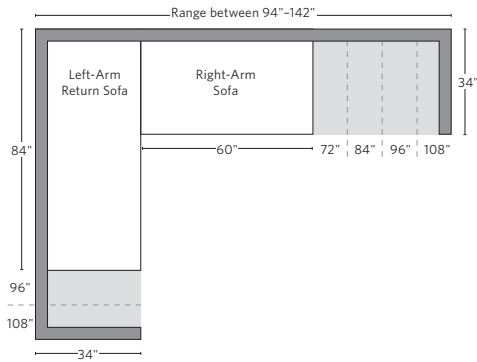

L-SECTIONAL

Available in left and right-arm configurations.