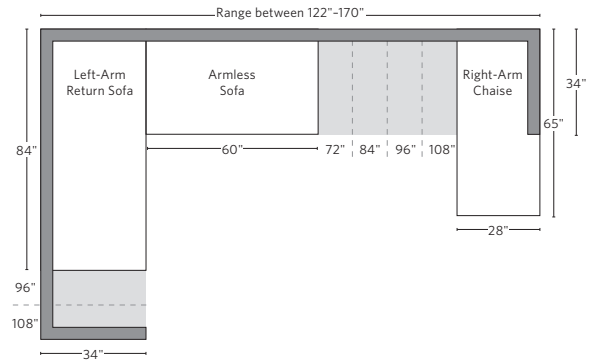

U-SOFA CHAISE SECTIONAL

Available in left and right-arm configurations.