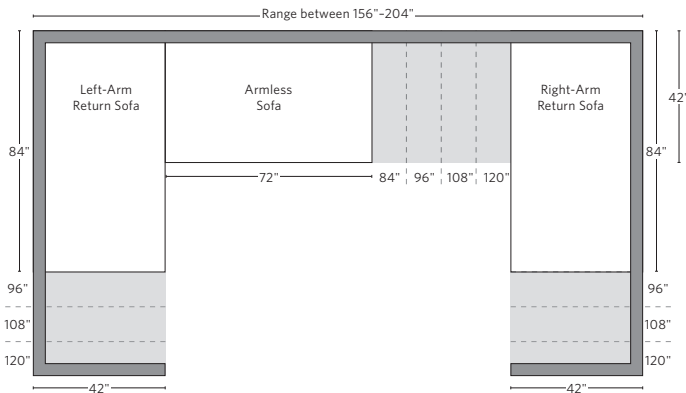

Available in left and right-arm configurations.

U-CHAISE SECTIONAL

L-SECTIONAL

Available in left and right-arm configurations.

U-SOFA CHAISE SECTIONAL

Available in left and right-arm configurations.

U-SOFA SECTIONAL

Multiple length options available.

HOW WE MEASURE

We provide overall measurements (height, width and depth) for all our furniture. Furniture is measured at the tallest, deepest and widest points of the product, including overhangs, angles, outward curves, and arms.