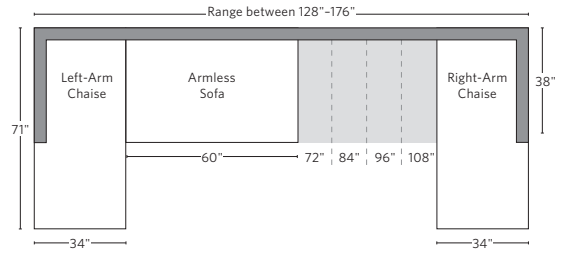

U-CHAISE SECTIONAL