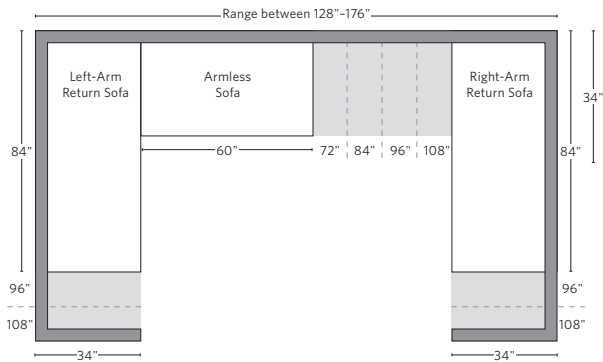

	OVERALL WIDTH A	OVERALL DEPTH B	OVERALL HEIGHT C	FRAME HEIGHT D	SEAT HEIGHT E	ARM HEIGHT F	FOOT HEIGHT G	SEAT HEIGHT (FLOOR TO CUSHION SEAM) H	SEAT HEIGHT (FLOOR TO FRAME) I	INSIDE SEAT WIDTH J	INSIDE SEAT DEPTH W/ BACK CUSHION K	INSIDE SEAT DEPTH W/O BACK CUSHION L	INSIDE BACK HEIGHT W/ SEAT & BACK CUSHIONS M	INSIDE BACK HEIGHT W/ SEAT CUSHION N	# OF BACK CUSHIONS	# OF SEAT CUSHIONS	ACCENT PILLOWS	ARM HEIGHT W/ SEAT CUSHION O	ARM HEIGHT W/O SEAT CUSHION P	ARM WIDTH Q	SLEEPER DEPTH OVERALL R	SLEEPER DEPTH INSIDE S	
10' LUXE RIGHT-ARM RETURN SOFA*	120	43	33	31	19	23	2	18	12	108	27	36	14	12	19	4	2	-	4	11	5	-	-
PETITE LEFT-ARM CHAISE	28	65	28	28	16½	21½	2	15	10	24¾	51	58	11½	11½	18	1	1	-	6½	11½	3¾	-	-
PETITE RIGHT-ARM CHAISE	28	65	28	28	16½	21½	2	15	10	24¾	51	58	11½	11½	18	1	1	-	6½	11½	3¾	-	-
CLASSIC LEFT-ARM CHAISE	34	71	32	30	19	23	2	18	12	29	55	64	13	11	18	1	1	-	4	11	5	-	-
CLASSIC RIGHT-ARM CHAISE	34	71	32	30	19	23	2	18	12	29	55	64	13	11	18	1	1	-	4	11	5	-	-
LUXE LEFT-ARM CHAISE	38	74	33	31	19	23	2	18	12	33	58	67	14	12	19	1	1	-	4	11	5	-	-
LUXE RIGHT-ARM CHAISE	38	74	33	31	19	23	2	18	12	33	58	67	14	12	19	1	1	-	4	11	5	-	-

* ALSO AVAILABLE WITH 1 SEAT CUSHION

UPHOLSTERY DIMENSIONS DIAGRAM

See the "Dimensions Sheet" for the measurements that correspond with the letters below.

RH

SOFA CHAISE SECTIONAL

Available in left and right-arm configurations.

U-CHAISE SECTIONAL

L-SECTIONAL

Available in left and right-arm configurations.

U-SOFA CHAISE SECTIONAL

Available in left and right-arm configurations.

U-SOFA SECTIONAL

Multiple length options available.

SOFA CHAISE SECTIONAL

Available in left and right-arm configurations.

U-SOFA SECTIONAL

Multiple length options available.

HOW WE MEASURE

We provide overall measurements (height, width and depth) for all our furniture. Furniture is measured at the tallest, deepest and widest points of the product, including overhangs, angles, outward curves, and arms.