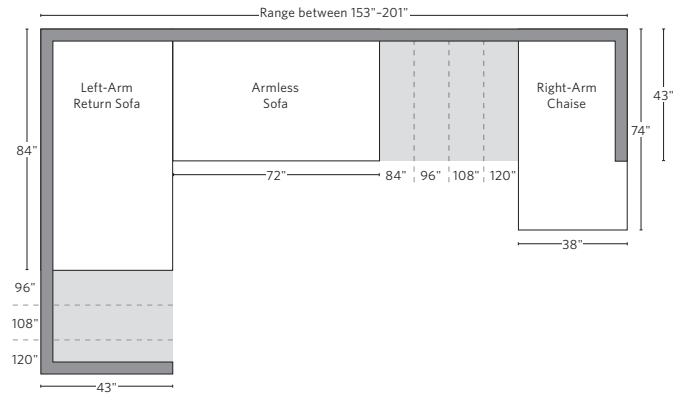

	OVERALL WIDTH A	OVERALL DEPTH B	OVERALL HEIGHT C	FRAME HEIGHT D	SEAT HEIGHT E	ARM HEIGHT F	FOOT HEIGHT G	SEAT HEIGHT (FLOOR TO CUSHION SEAM) H	SEAT HEIGHT (FLOOR TO FRAME) I	INSIDE SEAT WIDTH J	INSIDE SEAT DEPTH W/ BACK CUSHION K	INSIDE SEAT DEPTH W/O BACK CUSHION L	INSIDE BACK HEIGHT W/ SEAT & BACK CUSHIONS M	INSIDE BACK HEIGHT W/ SEAT CUSHION N	# OF BACK CUSHIONS	# OF SEAT CUSHIONS	ACCENT PILLOWS	ARM HEIGHT W/ SEAT CUSHION O	ARM HEIGHT W/O SEAT CUSHION P	ARM WIDTH Q	SLEEPER DEPTH OVERALL R	SLEEPER DEPTH INSIDE S	
10' LUXE RIGHT-ARM RETURN SOFA*	120	43	33	31	19	23	2	18	12	108	27	36	14	12	19	4	2	-	4	11	5	-	-
PETITE LEFT-ARM CHAISE	28	65	28	28	16½	21½	2	15	10	24¾	51	58	11½	11½	18	1	1	-	6½	11½	3¾	-	-
PETITE RIGHT-ARM CHAISE	28	65	28	28	16½	21½	2	15	10	24¾	51	58	11½	11½	18	1	1	-	6½	11½	3¾	-	-
CLASSIC LEFT-ARM CHAISE	34	71	32	30	19	23	2	18	12	29	55	64	13	11	18	1	1	-	4	11	5	-	-
CLASSIC RIGHT-ARM CHAISE	34	71	32	30	19	23	2	18	12	29	55	64	13	11	18	1	1	-	4	11	5	-	-
LUXE LEFT-ARM CHAISE	38	74	33	31	19	23	2	18	12	33	58	67	14	12	19	1	1	-	4	11	5	-	-
LUXE RIGHT-ARM CHAISE	38	74	33	31	19	23	2	18	12	33	58	67	14	12	19	1	1	-	4	11	5	-	-

Multiple length options available.

SOFA CHAISE SECTIONAL

Available in left and right-arm configurations.

U-CHAISE SECTIONAL

L-SECTIONAL

Available in left and right-arm configurations.

U-SOFA CHAISE SECTIONAL

Available in left and right-arm configurations.

U-SOFA SECTIONAL

Multiple length options available.

HOW WE MEASURE

We provide overall measurements (height, width and depth) for all our furniture. Furniture is measured at the tallest, deepest and widest points of the product, including overhangs, angles, outward curves, and arms.