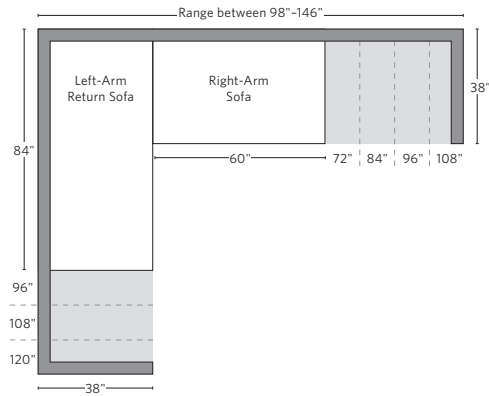

	OVERALL WIDTH A	OVERALL DEPTH B	OVERALL HEIGHT C	FRAME HEIGHT D	SEAT HEIGHT E	ARM HEIGHT F	FOOT HEIGHT G	SEAT HEIGHT (FLOOR TO CUSHION SEAM) H	SEAT HEIGHT (FLOOR TO FRAME) I	INSIDE SEAT WIDTH J	INSIDE SEAT DEPTH W/ BACK CUSHION K	INSIDE SEAT DEPTH W/O BACK CUSHION L	INSIDE BACK HEIGHT W/ SEAT & BACK CUSHIONS M	INSIDE BACK HEIGHT W/ SEAT CUSHION N	# OF BACK CUSHIONS	# OF SEAT CUSHIONS	ACCENT PILLOWS	ARM HEIGHT W/ SEAT CUSHION O	ARM HEIGHT W/O SEAT CUSHION P	ARM WIDTH Q	SLEEPER DEPTH OVERALL R	SLEEPER DEPTH INSIDE S	
10' LUXE RIGHT-ARM RETURN SOFA*	120	43	33	31	19	23	2	18	12	108	27	36	14	12	19	4	2	-	4	11	5	-	-
PETITE LEFT-ARM CHAISE	28	65	28	28	16½	21½	2	15	10	24¾	51	58	11½	11½	18	1	1	-	6½	11½	3¾	-	-
PETITE RIGHT-ARM CHAISE	28	65	28	28	16½	21½	2	15	10	24¾	51	58	11½	11½	18	1	1	-	6½	11½	3¾	-	-
CLASSIC LEFT-ARM CHAISE	34	71	32	30	19	23	2	18	12	29	55	64	13	11	18	1	1	-	4	11	5	-	-
CLASSIC RIGHT-ARM CHAISE	34	71	32	30	19	23	2	18	12	29	55	64	13	11	18	1	1	-	4	11	5	-	-
LUXE LEFT-ARM CHAISE	38	74	33	31	19	23	2	18	12	33	58	67	14	12	19	1	1	-	4	11	5	-	-
LUXE RIGHT-ARM CHAISE	38	74	33	31	19	23	2	18	12	33	58	67	14	12	19	1	1	-	4	11	5	-	-

Available in left and right-arm configurations.

U-CHAISE SECTIONAL

L-SECTIONAL

Available in left and right-arm configurations.

U-SOFA CHAISE SECTIONAL

Available in left and right-arm configurations.

U-SOFA SECTIONAL

Available in left and right-arm configurations.

U-SOFA SECTIONAL

Multiple length options available.

HOW WE MEASURE

We provide overall measurements (height, width and depth) for all our furniture. Furniture is measured at the tallest, deepest and widest points of the product, including overhangs, angles, outward curves, and arms.