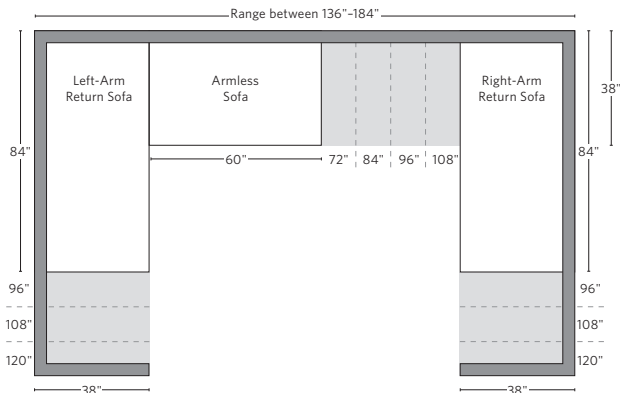

	OVERALL WIDTH A	OVERALL DEPTH B	OVERALL HEIGHT C	FRAME HEIGHT D	SEAT HEIGHT E	ARM HEIGHT F	FOOT HEIGHT G	SEAT HEIGHT (FLOOR TO CUSHION SEAM) H	SEAT HEIGHT (FLOOR TO FRAME) I	INSIDE SEAT WIDTH J	INSIDE SEAT DEPTH W/ BACK CUSHION K	INSIDE SEAT DEPTH W/O BACK CUSHION L	INSIDE BACK HEIGHT W/ SEAT & BACK CUSHIONS M	INSIDE BACK HEIGHT W/ SEAT CUSHION N	# OF BACK CUSHIONS	# OF SEAT CUSHIONS	ACCENT PILLOWS	ARM HEIGHT W/ SEAT CUSHION O	ARM HEIGHT W/O SEAT CUSHION P	ARM WIDTH Q	SLEEPER DEPTH OVERALL R	SLEEPER DEPTH INSIDE S	
10' LUXE RIGHT-ARM RETURN SOFA*	120	43	33	31	19	23	2	18	12	108	27	36	14	12	19	4	2	-	4	11	5	-	-
PETITE LEFT-ARM CHAISE	28	65	28	28	16½	21½	2	15	10	24¾	51	58	11½	11½	18	1	1	-	6½	11½	3¾	-	-
PETITE RIGHT-ARM CHAISE	28	65	28	28	16½	21½	2	15	10	24¾	51	58	11½	11½	18	1	1	-	6½	11½	3¾	-	-
CLASSIC LEFT-ARM CHAISE	34	71	32	30	19	23	2	18	12	29	55	64	13	11	18	1	1	-	4	11	5	-	-
CLASSIC RIGHT-ARM CHAISE	34	71	32	30	19	23	2	18	12	29	55	64	13	11	18	1	1	-	4	11	5	-	-
LUXE LEFT-ARM CHAISE	38	74	33	31	19	23	2	18	12	33	58	67	14	12	19	1	1	-	4	11	5	-	-
LUXE RIGHT-ARM CHAISE	38	74	33	31	19	23	2	18	12	33	58	67	14	12	19	1	1	-	4	11	5	-	-

Available in left and right-arm configurations.

U-CHAISE SECTIONAL

L-SECTIONAL

Available in left and right-arm configurations.

U-SOFA CHAISE SECTIONAL

Available in left and right-arm configurations.

U-SOFA SECTIONAL

Available in left and right-arm configurations.

U-SOFA SECTIONAL

Multiple length options available.

HOW WE MEASURE

We provide overall measurements (height, width and depth) for all our furniture. Furniture is measured at the tallest, deepest and widest points of the product, including overhangs, angles, outward curves, and arms.