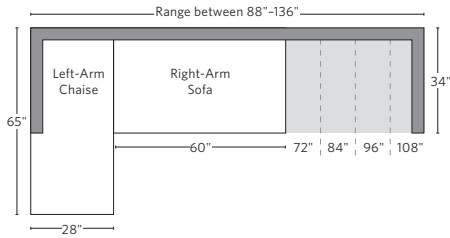

* ALSO AVAILABLE WITH 1 SEAT CUSHION

BELGIAN CLASSIC SLOPE ARM COLLECTION

All dimensions are given in inches. See the attached "Dimensions Diagram" sheet for more information on the keys used in this chart.

	OVERALL WIDTH A	OVERALL DEPTH B	OVERALL HEIGHT C	FRAME HEIGHT D	SEAT HEIGHT E	ARM HEIGHT F	FOOT HEIGHT G	SEAT HEIGHT (FLOOR TO CUSHION SEAM) H	SEAT HEIGHT (FLOOR TO FRAME) I	INSIDE SEAT WIDTH J	INSIDE SEAT DEPTH W/ BACK CUSHION K	INSIDE SEAT DEPTH W/O BACK CUSHION L	INSIDE BACK HEIGHT W/ SEAT & BACK CUSHIONS M	INSIDE BACK HEIGHT W/ SEAT CUSHION N	# OF BACK CUSHIONS	# OF SEAT CUSHIONS	ACCENT PILLOWS	ARM HEIGHT W/ SEAT CUSHION O	ARM HEIGHT W/O SEAT CUSHION P	ARM WIDTH Q	SLEEPER DEPTH OVERALL R	SLEEPER DEPTH INSIDE S	
10' LUXE RIGHT-ARM RETURN SOFA*	120	43	33	31	19	23	2	18	12	108	27	36	14	12	19	4	2	-	4	11	5	-	-
PETITE LEFT-ARM CHAISE	28	65	28	28	16½	21½	2	15	10	24¾	51	58	11½	11½	18	1	1	-	6½	11½	3¾	-	-
PETITE RIGHT-ARM CHAISE	28	65	28	28	16½	21½	2	15	10	24¾	51	58	11½	11½	18	1	1	-	6½	11½	3¾	-	-
CLASSIC LEFT-ARM CHAISE	34	71	32	30	19	23	2	18	12	29	55	64	13	11	18	1	1	-	4	11	5	-	-
CLASSIC RIGHT-ARM CHAISE	34	71	32	30	19	23	2	18	12	29	55	64	13	11	18	1	1	-	4	11	5	-	-
LUXE LEFT-ARM CHAISE	38	74	33	31	19	23	2	18	12	33	58	67	14	12	19	1	1	-	4	11	5	-	-
LUXE RIGHT-ARM CHAISE	38	74	33	31	19	23	2	18	12	33	58	67	14	12	19	1	1	-	4	11	5	-	-

* ALSO AVAILABLE WITH 1 SEAT CUSHION

UPHOLSTERY DIMENSIONS DIAGRAM

See the "Dimensions Sheet" for the measurements that correspond with the letters below.

RH

SOFA CHAISE SECTIONAL

Available in left and right-arm configurations.