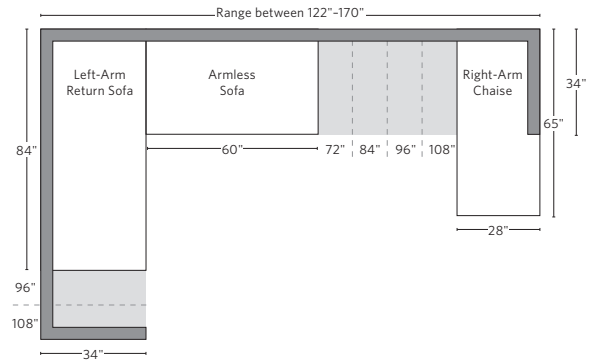

	OVERALL WIDTH A	OVERALL DEPTH B	OVERALL HEIGHT C	FRAME HEIGHT D	SEAT HEIGHT E	ARM HEIGHT F	FOOT HEIGHT G	SEAT HEIGHT (FLOOR TO CUSHION SEAM) H	SEAT HEIGHT (FLOOR TO FRAME) I	INSIDE SEAT WIDTH J	INSIDE SEAT DEPTH W/ BACK CUSHION K	INSIDE SEAT DEPTH W/O BACK CUSHION L	INSIDE BACK HEIGHT W/ SEAT & BACK CUSHIONS M	INSIDE BACK HEIGHT W/ SEAT CUSHION N	# OF BACK CUSHIONS	# OF SEAT CUSHIONS	ACCENT PILLOWS	ARM HEIGHT W/ SEAT CUSHION O	ARM HEIGHT W/O SEAT CUSHION P	ARM WIDTH Q	SLEEPER DEPTH OVERALL R	SLEEPER DEPTH INSIDE S	
10' LUXE RIGHT-ARM RETURN SOFA*	120	43	33	31	19	23	2	18	12	108	27	36	14	12	19	4	2	-	4	11	5	-	-
PETITE LEFT-ARM CHAISE	28	65	28	28	16½	21½	2	15	10	24¾	51	58	11½	11½	18	1	1	-	6½	11½	3¾	-	-
PETITE RIGHT-ARM CHAISE	28	65	28	28	16½	21½	2	15	10	24¾	51	58	11½	11½	18	1	1	-	6½	11½	3¾	-	-
CLASSIC LEFT-ARM CHAISE	34	71	32	30	19	23	2	18	12	29	55	64	13	11	18	1	1	-	4	11	5	-	-
CLASSIC RIGHT-ARM CHAISE	34	71	32	30	19	23	2	18	12	29	55	64	13	11	18	1	1	-	4	11	5	-	-
LUXE LEFT-ARM CHAISE	38	74	33	31	19	23	2	18	12	33	58	67	14	12	19	1	1	-	4	11	5	-	-
LUXE RIGHT-ARM CHAISE	38	74	33	31	19	23	2	18	12	33	58	67	14	12	19	1	1	-	4	11	5	-	-

* ALSO AVAILABLE WITH 1 SEAT CUSHION

UPHOLSTERY DIMENSIONS DIAGRAM

See the "Dimensions Sheet" for the measurements that correspond with the letters below.

RH

SOFA CHAISE SECTIONAL

Available in left and right-arm configurations.

U-CHAISE SECTIONAL

L-SECTIONAL

Available in left and right-arm configurations.

U-SOFA CHAISE SECTIONAL

Available in left and right-arm configurations.

U-SOFA SECTIONAL

Multiple length options available.

SOFA CHAISE SECTIONAL

Available in left and right-arm configurations.

U-SOFA SECTIONAL

Multiple length options available.

HOW WE MEASURE

We provide overall measurements (height, width and depth) for all our furniture. Furniture is measured at the tallest, deepest and widest points of the product, including overhangs, angles, outward curves, and arms.