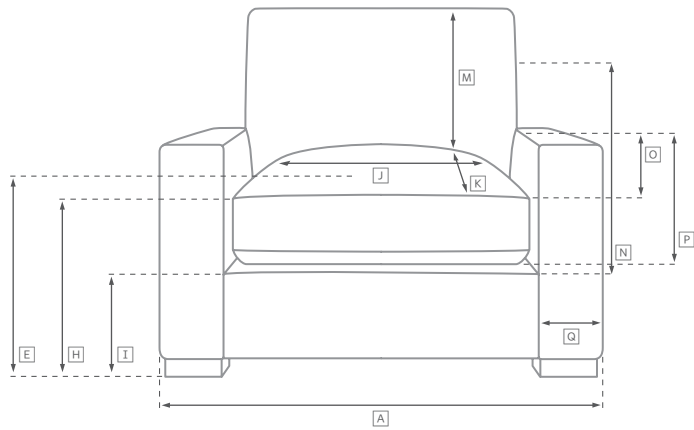

BELGIAN CLASSIC SLOPE ARM COLLECTION

All dimensions are given in inches. See the attached "Dimensions Diagram" sheet for more information on the keys used in this chart.

	OVERALL WIDTH A	OVERALL DEPTH B	OVERALL HEIGHT C	FRAME HEIGHT D	SEAT HEIGHT E	ARM HEIGHT F	FOOT HEIGHT G	SEAT HEIGHT (FLOOR TO CUSHION SEAM) H	SEAT HEIGHT (FLOOR TO FRAME) I	INSIDE SEAT WIDTH J	INSIDE SEAT DEPTH W/ BACK CUSHION K	INSIDE SEAT DEPTH W/O BACK CUSHION L	INSIDE BACK HEIGHT W/ SEAT & BACK CUSHIONS M	INSIDE BACK HEIGHT W/ SEAT CUSHION N	# OF BACK CUSHIONS	# OF SEAT CUSHIONS	ACCENT PILLOWS	ARM HEIGHT W/ SEAT CUSHION O	ARM HEIGHT W/O SEAT CUSHION P	ARM WIDTH Q	SLEEPER DEPTH OVERALL R	SLEEPER DEPTH INSIDE S	
10' LUXE RIGHT-ARM RETURN SOFA*	120	43	33	31	19	23	2	18	12	108	27	36	14	12	19	4	2	-	4	11	5	-	-
PETITE LEFT-ARM CHAISE	28	65	28	28	16½	21½	2	15	10	24¾	51	58	11½	11½	18	1	1	-	6½	11½	3¾	-	-
PETITE RIGHT-ARM CHAISE	28	65	28	28	16½	21½	2	15	10	24¾	51	58	11½	11½	18	1	1	-	6½	11½	3¾	-	-
CLASSIC LEFT-ARM CHAISE	34	71	32	30	19	23	2	18	12	29	55	64	13	11	18	1	1	-	4	11	5	-	-
CLASSIC RIGHT-ARM CHAISE	34	71	32	30	19	23	2	18	12	29	55	64	13	11	18	1	1	-	4	11	5	-	-
LUXE LEFT-ARM CHAISE	38	74	33	31	19	23	2	18	12	33	58	67	14	12	19	1	1	-	4	11	5	-	-
LUXE RIGHT-ARM CHAISE	38	74	33	31	19	23	2	18	12	33	58	67	14	12	19	1	1	-	4	11	5	-	-

* ALSO AVAILABLE WITH 1 SEAT CUSHION

UPHOLSTERY DIMENSIONS DIAGRAM

See the "Dimensions Sheet" for the measurements that correspond with the letters below.

RH