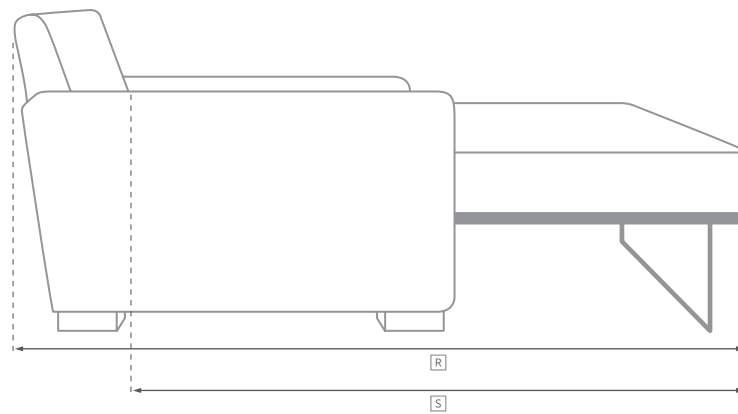

BELGIAN CLASSIC SLOPE ARM COLLECTION

All dimensions are given in inches. See the attached "Dimensions Diagram" sheet for more information on the keys used in this chart.

	OVERALL WIDTH A	OVERALL DEPTH B	OVERALL HEIGHT C	FRAME HEIGHT D	SEAT HEIGHT E	ARM HEIGHT F	FOOT HEIGHT G	SEAT HEIGHT (FLOOR TO CUSHION SEAM) H	SEAT HEIGHT (FLOOR TO FRAME) I	INSIDE SEAT WIDTH J	INSIDE SEAT DEPTH W/ BACK CUSHION K	INSIDE SEAT DEPTH W/O BACK CUSHION L	INSIDE BACK HEIGHT W/ SEAT & BACK CUSHIONS M	INSIDE BACK HEIGHT W/ SEAT CUSHION N	# OF BACK CUSHIONS	# OF SEAT CUSHIONS	ACCENT PILLOWS	ARM HEIGHT W/ SEAT CUSHION O	ARM HEIGHT W/O SEAT CUSHION P	ARM WIDTH Q	SLEEPER DEPTH OVERALL R	SLEEPER DEPTH INSIDE S	
10' LUXE RIGHT-ARM RETURN SOFA*	120	43	33	31	19	23	2	18	12	108	27	36	14	12	19	4	2	-	4	11	5	-	-
PETITE LEFT-ARM CHAISE	28	65	28	28	16½	21½	2	15	10	24¾	51	58	11½	11½	18	1	1	-	6½	11½	3¾	-	-
PETITE RIGHT-ARM CHAISE	28	65	28	28	16½	21½	2	15	10	24¾	51	58	11½	11½	18	1	1	-	6½	11½	3¾	-	-
CLASSIC LEFT-ARM CHAISE	34	71	32	30	19	23	2	18	12	29	55	64	13	11	18	1	1	-	4	11	5	-	-
CLASSIC RIGHT-ARM CHAISE	34	71	32	30	19	23	2	18	12	29	55	64	13	11	18	1	1	-	4	11	5	-	-
LUXE LEFT-ARM CHAISE	38	74	33	31	19	23	2	18	12	33	58	67	14	12	19	1	1	-	4	11	5	-	-
LUXE RIGHT-ARM CHAISE	38	74	33	31	19	23	2	18	12	33	58	67	14	12	19	1	1	-	4	11	5	-	-

* ALSO AVAILABLE WITH 1 SEAT CUSHION

UPHOLSTERY DIMENSIONS DIAGRAM

See the "Dimensions Sheet" for the measurements that correspond with the letters below.

RH