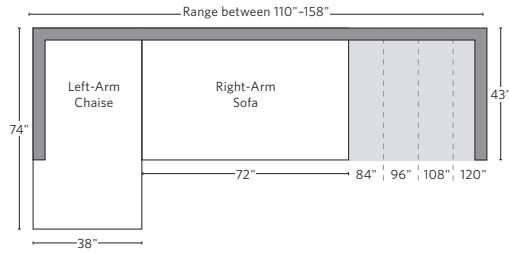

SOFA CHAISE SECTIONAL

Available in left and right-arm configurations.