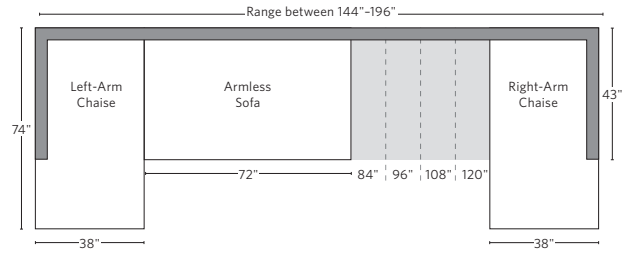

U-CHAISE SECTIONAL