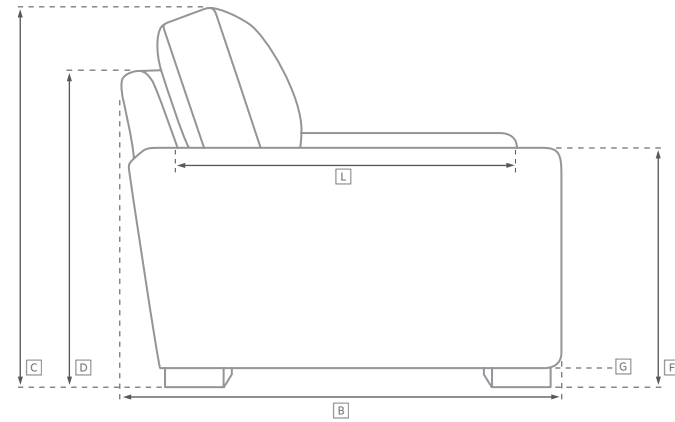

BELGIAN CLASSIC SLOPE ARM COLLECTION

All dimensions are given in inches. See the attached "Dimensions Diagram" sheet for more information on the keys used in this chart.

	OVERALL WIDTH A	OVERALL DEPTH B	OVERALL HEIGHT C	FRAME HEIGHT D	SEAT HEIGHT E	ARM HEIGHT F	FOOT HEIGHT G	SEAT HEIGHT (FLOOR TO CUSHION SEAM) H	SEAT HEIGHT (FLOOR TO FRAME) I	INSIDE SEAT WIDTH J	INSIDE SEAT DEPTH W/ BACK CUSHION K	INSIDE SEAT DEPTH W/O BACK CUSHION L	INSIDE BACK HEIGHT W/ SEAT & BACK CUSHIONS M	INSIDE BACK HEIGHT W/ SEAT CUSHION N	# OF BACK CUSHIONS	# OF SEAT CUSHIONS	ACCENT PILLOWS	ARM HEIGHT W/ SEAT CUSHION O	ARM HEIGHT W/O SEAT CUSHION P	ARM WIDTH Q	SLEEPER DEPTH OVERALL R	SLEEPER DEPTH INSIDE S	
10' LUXE RIGHT-ARM RETURN SOFA*	120	43	33	31	19	23	2	18	12	108	27	36	14	12	19	4	2	-	4	11	5	-	-
PETITE LEFT-ARM CHAISE	28	65	28	28	16½	21½	2	15	10	24¾	51	58	11½	11½	18	1	1	-	6½	11½	3¾	-	-
PETITE RIGHT-ARM CHAISE	28	65	28	28	16½	21½	2	15	10	24¾	51	58	11½	11½	18	1	1	-	6½	11½	3¾	-	-
CLASSIC LEFT-ARM CHAISE	34	71	32	30	19	23	2	18	12	29	55	64	13	11	18	1	1	-	4	11	5	-	-
CLASSIC RIGHT-ARM CHAISE	34	71	32	30	19	23	2	18	12	29	55	64	13	11	18	1	1	-	4	11	5	-	-
LUXE LEFT-ARM CHAISE	38	74	33	31	19	23	2	18	12	33	58	67	14	12	19	1	1	-	4	11	5	-	-
LUXE RIGHT-ARM CHAISE	38	74	33	31	19	23	2	18	12	33	58	67	14	12	19	1	1	-	4	11	5	-	-

* ALSO AVAILABLE WITH 1 SEAT CUSHION

UPHOLSTERY DIMENSIONS DIAGRAM

See the "Dimensions Sheet" for the measurements that correspond with the letters below.

RH