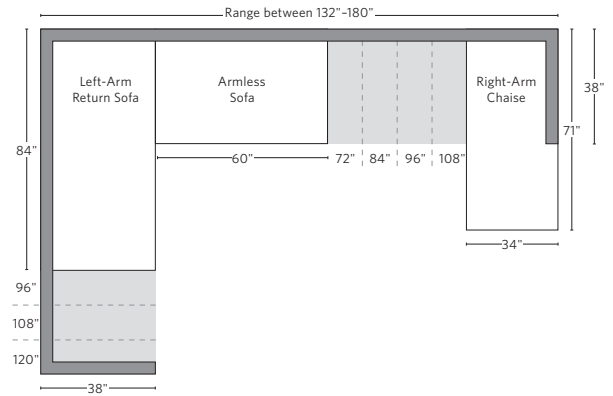

	OVERALL WIDTH A	OVERALL DEPTH B	OVERALL HEIGHT C	FRAME HEIGHT D	SEAT HEIGHT E	ARM HEIGHT F	FOOT HEIGHT G	SEAT HEIGHT (FLOOR TO CUSHION SEAM) H	SEAT HEIGHT (FLOOR TO FRAME) I	INSIDE SEAT WIDTH J	INSIDE SEAT DEPTH W/ BACK CUSHION K	INSIDE SEAT DEPTH W/O BACK CUSHION L	INSIDE BACK HEIGHT W/ SEAT & BACK CUSHIONS M	INSIDE BACK HEIGHT W/ SEAT CUSHION N	# OF BACK CUSHIONS	# OF SEAT CUSHIONS	ACCENT PILLOWS	ARM HEIGHT W/ SEAT CUSHION O	ARM HEIGHT W/O SEAT CUSHION P	ARM WIDTH Q	SLEEPER DEPTH OVERALL R	SLEEPER DEPTH INSIDE S	
10' LUXE RIGHT-ARM RETURN SOFA*	120	43	33	31	19	23	2	18	12	108	27	36	14	12	19	4	2	-	4	11	5	-	-
PETITE LEFT-ARM CHAISE	28	65	28	28	16½	21½	2	15	10	24¾	51	58	11½	11½	18	1	1	-	6½	11½	3¾	-	-
PETITE RIGHT-ARM CHAISE	28	65	28	28	16½	21½	2	15	10	24¾	51	58	11½	11½	18	1	1	-	6½	11½	3¾	-	-
CLASSIC LEFT-ARM CHAISE	34	71	32	30	19	23	2	18	12	29	55	64	13	11	18	1	1	-	4	11	5	-	-
CLASSIC RIGHT-ARM CHAISE	34	71	32	30	19	23	2	18	12	29	55	64	13	11	18	1	1	-	4	11	5	-	-
LUXE LEFT-ARM CHAISE	38	74	33	31	19	23	2	18	12	33	58	67	14	12	19	1	1	-	4	11	5	-	-
LUXE RIGHT-ARM CHAISE	38	74	33	31	19	23	2	18	12	33	58	67	14	12	19	1	1	-	4	11	5	-	-

Available in left and right-arm configurations.

U-CHAISE SECTIONAL

L-SECTIONAL

Available in left and right-arm configurations.

U-SOFA CHAISE SECTIONAL

Available in left and right-arm configurations.

U-SOFA SECTIONAL

Available in left and right-arm configurations.

U-SOFA SECTIONAL

Multiple length options available.

HOW WE MEASURE

We provide overall measurements (height, width and depth) for all our furniture. Furniture is measured at the tallest, deepest and widest points of the product, including overhangs, angles, outward curves, and arms.