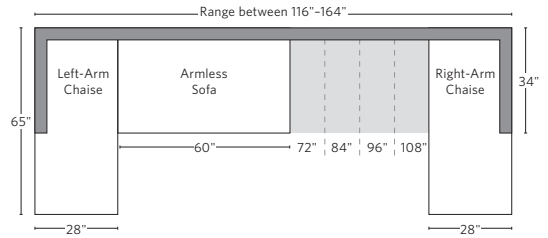

U-CHAISE SECTIONAL