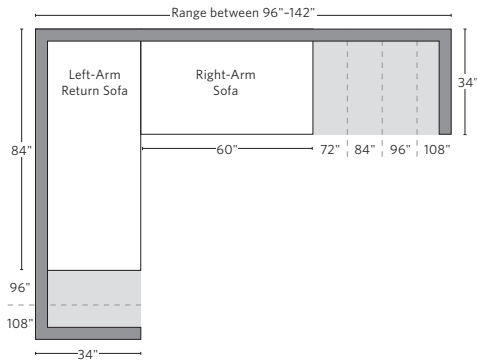

L-SECTIONAL

Available in left and right-arm configurations.