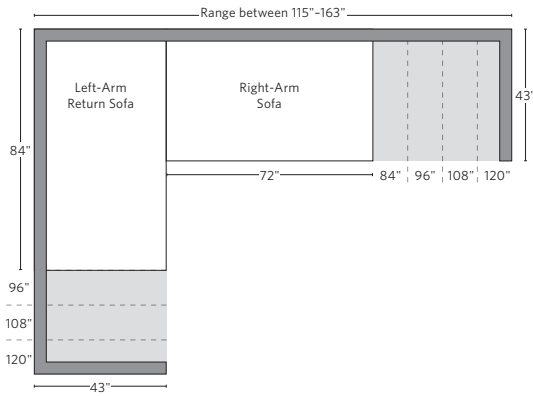

	OVERALL WIDTH A	OVERALL DEPTH B	OVERALL HEIGHT C	FRAME HEIGHT D	SEAT HEIGHT E	ARM HEIGHT F	FOOT HEIGHT G	SEAT HEIGHT (FLOOR TO CUSHION SEAM) H	SEAT HEIGHT (FLOOR TO FRAME) I	INSIDE SEAT WIDTH J	INSIDE SEAT DEPTH W/ BACK CUSHION K	INSIDE SEAT DEPTH W/O BACK CUSHION L	INSIDE BACK HEIGHT W/ SEAT & BACK CUSHIONS M	INSIDE BACK HEIGHT W/ SEAT CUSHION N	# OF BACK CUSHIONS	# OF SEAT CUSHIONS	ACCENT PILLOWS	ARM HEIGHT W/ SEAT CUSHION O	ARM HEIGHT W/O SEAT CUSHION P	ARM WIDTH Q	SLEEPER DEPTH OVERALL R	SLEEPER DEPTH INSIDE S	
10' LUXE RIGHT-ARM RETURN SOFA*	120	43	33	31	19	23	2	18	12	108	27	36	14	12	19	4	2	-	4	11	5	-	-
PETITE LEFT-ARM CHAISE	28	65	28	28	16½	21½	2	15	10	24¾	51	58	11½	11½	18	1	1	-	6½	11½	3¾	-	-
PETITE RIGHT-ARM CHAISE	28	65	28	28	16½	21½	2	15	10	24¾	51	58	11½	11½	18	1	1	-	6½	11½	3¾	-	-
CLASSIC LEFT-ARM CHAISE	34	71	32	30	19	23	2	18	12	29	55	64	13	11	18	1	1	-	4	11	5	-	-
CLASSIC RIGHT-ARM CHAISE	34	71	32	30	19	23	2	18	12	29	55	64	13	11	18	1	1	-	4	11	5	-	-
LUXE LEFT-ARM CHAISE	38	74	33	31	19	23	2	18	12	33	58	67	14	12	19	1	1	-	4	11	5	-	-
LUXE RIGHT-ARM CHAISE	38	74	33	31	19	23	2	18	12	33	58	67	14	12	19	1	1	-	4	11	5	-	-

Multiple length options available.

SOFA CHAISE SECTIONAL

Available in left and right-arm configurations.

U-CHAISE SECTIONAL

L-SECTIONAL

Available in left and right-arm configurations.

U-SOFA CHAISE SECTIONAL

Available in left and right-arm configurations.

U-SOFA SECTIONAL

Multiple length options available.

HOW WE MEASURE

We provide overall measurements (height, width and depth) for all our furniture. Furniture is measured at the tallest, deepest and widest points of the product, including overhangs, angles, outward curves, and arms.