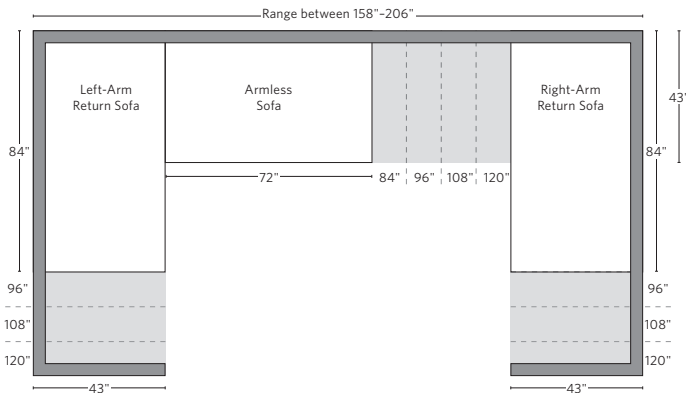

Multiple length options available.

SOFA CHAISE SECTIONAL

Available in left and right-arm configurations.

U-CHAISE SECTIONAL

L-SECTIONAL

Available in left and right-arm configurations.

U-SOFA CHAISE SECTIONAL

Available in left and right-arm configurations.

U-SOFA SECTIONAL

Multiple length options available.

HOW WE MEASURE

We provide overall measurements (height, width and depth) for all our furniture. Furniture is measured at the tallest, deepest and widest points of the product, including overhangs, angles, outward curves, and arms.