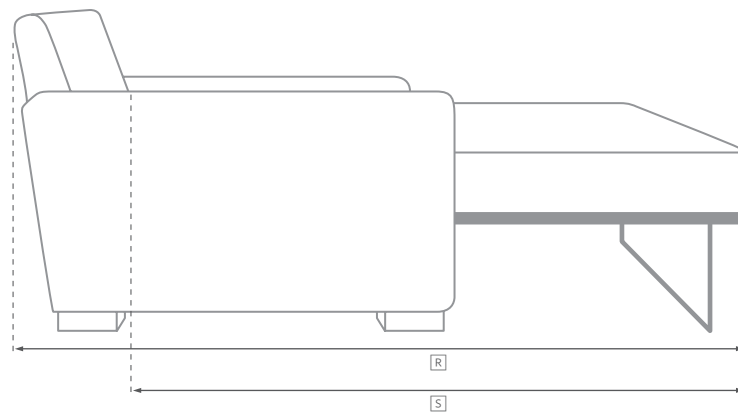

BELGIAN CLASSIC ROLL ARM COLLECTION

All dimensions are given in inches. See the attached "Dimensions Diagram" sheet for more information on the keys used in this chart.

	A	B	C	D	E	F	G	H	I	J	K	L		M	N				O	P	Q	R	S
	OVERALL WIDTH	OVERALL DEPTH	OVERALL HEIGHT	FRAME HEIGHT	SEAT HEIGHT	ARM HEIGHT	FOOT HEIGHT	SEAT HEIGHT (FLOOR TO CUSHION SEAM)	SEAT HEIGHT (FLOOR TO FRAME)	INSIDE SEAT WIDTH	INSIDE SEAT DEPTH W/ BACK CUSHION	INSIDE SEAT DEPTH W/O BACK CUSHION	INSIDE BACK HEIGHT W/ SEAT & BACK CUSHIONS	INSIDE BACK HEIGHT W/ SEAT CUSHION	INSIDE BACK HEIGHT W/O SEAT OR BACK CUSHION	# OF BACK CUSHIONS	# OF SEAT CUSHIONS	ACCENT PILLOWS	ARM HEIGHT W/ SEAT CUSHION	ARM HEIGHT W/O SEAT CUSHION	ARM WIDTH	SLEEPER DEPTH OVERALL	SLEEPER DEPTH INSIDE
LUXE RIGHT-ARM CHAISE	40	78	36	36	20	23	2	18	12	34	27	32	16	16	27	1	1	0	3	11	6	-	-
DAYBED	96	60	36	33	19	23	2	18	12	84	27	26	13	13	21	3	1	0	3	11	6	-	-
OTTOMAN	40	33	20½	20½	20½	-	2	19	12	40	-	-	-	-	-	0	1	0	-	-	-	-	-

UPHOLSTERY DIMENSIONS DIAGRAM

See the "Dimensions Sheet" for the measurements that correspond with the letters below.

RH