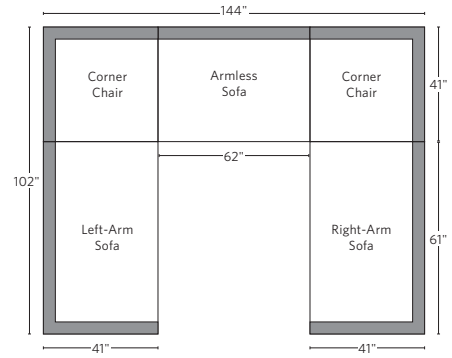

U-SOFA SECTIONAL