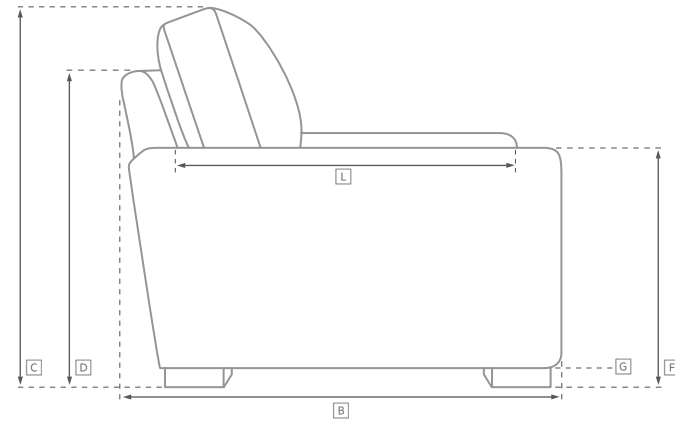

BELGIAN CLASSIC ROLL ARM COLLECTION

All dimensions are given in inches. See the attached "Dimensions Diagram" sheet for more information on the keys used in this chart.

	A	B	C	D	E	F	G	H	I	J	K	L		M	N				O	P	Q	R	S
	OVERALL WIDTH	OVERALL DEPTH	OVERALL HEIGHT	FRAME HEIGHT	SEAT HEIGHT	ARM HEIGHT	FOOT HEIGHT	SEAT HEIGHT (FLOOR TO CUSHION SEAM)	SEAT HEIGHT (FLOOR TO FRAME)	INSIDE SEAT WIDTH	INSIDE SEAT DEPTH W/ BACK CUSHION	INSIDE SEAT DEPTH W/O BACK CUSHION	INSIDE BACK HEIGHT W/ SEAT & BACK CUSHIONS	INSIDE BACK HEIGHT W/ SEAT CUSHION	INSIDE BACK HEIGHT W/O SEAT OR BACK CUSHION	# OF BACK CUSHIONS	# OF SEAT CUSHIONS	ACCENT PILLOWS	ARM HEIGHT W/ SEAT CUSHION	ARM HEIGHT W/O SEAT CUSHION	ARM WIDTH	SLEEPER DEPTH OVERALL	SLEEPER DEPTH INSIDE
LUXE RIGHT-ARM CHAISE	40	78	36	36	20	23	2	18	12	34	27	32	16	16	27	1	1	0	3	11	6	-	-
DAYBED	96	60	36	33	19	23	2	18	12	84	27	26	13	13	21	3	1	0	3	11	6	-	-
OTTOMAN	40	33	20½	20½	20½	-	2	19	12	40	-	-	-	-	-	0	1	0	-	-	-	-	-

UPHOLSTERY DIMENSIONS DIAGRAM

See the "Dimensions Sheet" for the measurements that correspond with the letters below.

RH