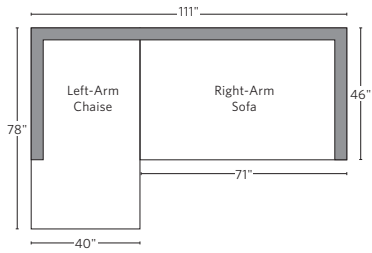

BELGIAN CLASSIC ROLL ARM COLLECTION

All dimensions are given in inches. See the attached "Dimensions Diagram" sheet for more information on the keys used in this chart.

	A	B	C	D	E	F	G	H	I	J	K	L		M	N				O	P	Q	R	S
	OVERALL WIDTH	OVERALL DEPTH	OVERALL HEIGHT	FRAME HEIGHT	SEAT HEIGHT	ARM HEIGHT	FOOT HEIGHT	SEAT HEIGHT (FLOOR TO CUSHION SEAM)	SEAT HEIGHT (FLOOR TO FRAME)	INSIDE SEAT WIDTH	INSIDE SEAT DEPTH W/ BACK CUSHION	INSIDE SEAT DEPTH W/O BACK CUSHION	INSIDE BACK HEIGHT W/ SEAT & BACK CUSHIONS	INSIDE BACK HEIGHT W/ SEAT CUSHION	INSIDE BACK HEIGHT W/O SEAT OR BACK CUSHION	# OF BACK CUSHIONS	# OF SEAT CUSHIONS	ACCENT PILLOWS	ARM HEIGHT W/ SEAT CUSHION	ARM HEIGHT W/O SEAT CUSHION	ARM WIDTH	SLEEPER DEPTH OVERALL	SLEEPER DEPTH INSIDE
LUXE RIGHT-ARM CHAISE	40	78	36	36	20	23	2	18	12	34	27	32	16	16	27	1	1	0	3	11	6	-	-
DAYBED	96	60	36	33	19	23	2	18	12	84	27	26	13	13	21	3	1	0	3	11	6	-	-
OTTOMAN	40	33	20½	20½	20½	-	2	19	12	40	-	-	-	-	-	0	1	0	-	-	-	-	-

UPHOLSTERY DIMENSIONS DIAGRAM

See the "Dimensions Sheet" for the measurements that correspond with the letters below.

RH

SOFA CHAISE SECTIONAL

Available in left and right-arm configurations.

U-CHAISE SECTIONAL

U-CHAISE SECTIONAL

L-SECTIONAL

Available in left and right-arm configurations.

U-SOFA SECTIONAL

U-SOFA CHAISE SECTIONAL

Available in left and right-arm configurations.

HOW WE MEASURE

We provide overall measurements (height, width and depth) for all our furniture. Furniture is measured at the tallest, deepest and widest points of the product, including overhangs, angles, outward curves, and arms.