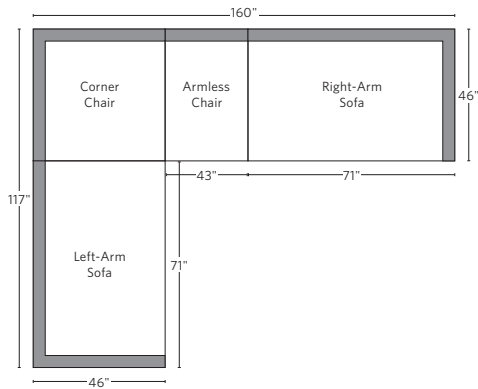

BELGIAN CLASSIC ROLL ARM COLLECTION

All dimensions are given in inches. See the attached "Dimensions Diagram" sheet for more information on the keys used in this chart.

	A	B	C	D	E	F	G	H	I	J	K	L		M	N				O	P	Q	R	S
	OVERALL WIDTH	OVERALL DEPTH	OVERALL HEIGHT	FRAME HEIGHT	SEAT HEIGHT	ARM HEIGHT	FOOT HEIGHT	SEAT HEIGHT (FLOOR TO CUSHION SEAM)	SEAT HEIGHT (FLOOR TO FRAME)	INSIDE SEAT WIDTH	INSIDE SEAT DEPTH W/ BACK CUSHION	INSIDE SEAT DEPTH W/O BACK CUSHION	INSIDE BACK HEIGHT W/ SEAT & BACK CUSHIONS	INSIDE BACK HEIGHT W/ SEAT CUSHION	INSIDE BACK HEIGHT W/O SEAT OR BACK CUSHION	# OF BACK CUSHIONS	# OF SEAT CUSHIONS	ACCENT PILLOWS	ARM HEIGHT W/ SEAT CUSHION	ARM HEIGHT W/O SEAT CUSHION	ARM WIDTH	SLEEPER DEPTH OVERALL	SLEEPER DEPTH INSIDE
LUXE RIGHT-ARM CHAISE	40	78	36	36	20	23	2	18	12	34	27	32	16	16	27	1	1	0	3	11	6	-	-
DAYBED	96	60	36	33	19	23	2	18	12	84	27	26	13	13	21	3	1	0	3	11	6	-	-
OTTOMAN	40	33	20½	20½	20½	-	2	19	12	40	-	-	-	-	-	0	1	0	-	-	-	-	-

UPHOLSTERY DIMENSIONS DIAGRAM

See the "Dimensions Sheet" for the measurements that correspond with the letters below.

RH

SOFA CHAISE SECTIONAL

Available in left and right-arm configurations.

U-CHAISE SECTIONAL

U-CHAISE SECTIONAL

L-SECTIONAL

Available in left and right-arm configurations.

U-SOFA SECTIONAL

U-SOFA CHAISE SECTIONAL

Available in left and right-arm configurations.

HOW WE MEASURE

We provide overall measurements (height, width and depth) for all our furniture. Furniture is measured at the tallest, deepest and widest points of the product, including overhangs, angles, outward curves, and arms.