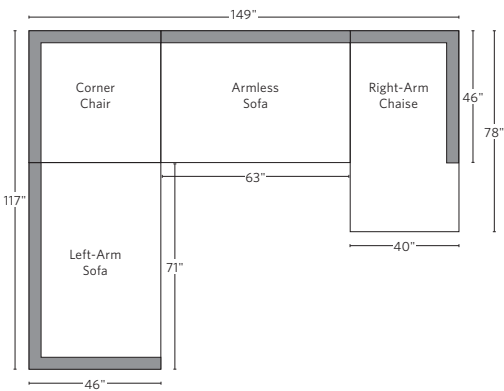

BELGIAN CLASSIC ROLL ARM COLLECTION

All dimensions are given in inches. See the attached "Dimensions Diagram" sheet for more information on the keys used in this chart.

	A	B	C	D	E	F	G	H	I	J	K	L		M	N				O	P	Q	R	S
	OVERALL WIDTH	OVERALL DEPTH	OVERALL HEIGHT	FRAME HEIGHT	SEAT HEIGHT	ARM HEIGHT	FOOT HEIGHT	SEAT HEIGHT (FLOOR TO CUSHION SEAM)	SEAT HEIGHT (FLOOR TO FRAME)	INSIDE SEAT WIDTH	INSIDE SEAT DEPTH W/ BACK CUSHION	INSIDE SEAT DEPTH W/O BACK CUSHION	INSIDE BACK HEIGHT W/ SEAT & BACK CUSHIONS	INSIDE BACK HEIGHT W/ SEAT CUSHION	INSIDE BACK HEIGHT W/O SEAT OR BACK CUSHION	# OF BACK CUSHIONS	# OF SEAT CUSHIONS	ACCENT PILLOWS	ARM HEIGHT W/ SEAT CUSHION	ARM HEIGHT W/O SEAT CUSHION	ARM WIDTH	SLEEPER DEPTH OVERALL	SLEEPER DEPTH INSIDE
LUXE RIGHT-ARM CHAISE	40	78	36	36	20	23	2	18	12	34	27	32	16	16	27	1	1	0	3	11	6	-	-
DAYBED	96	60	36	33	19	23	2	18	12	84	27	26	13	13	21	3	1	0	3	11	6	-	-
OTTOMAN	40	33	20½	20½	20½	-	2	19	12	40	-	-	-	-	-	0	1	0	-	-	-	-	-

U-CHAISE SECTIONAL

L-SECTIONAL

Available in left and right-arm configurations.

U-SOFA SECTIONAL

U-SOFA CHAISE SECTIONAL

Available in left and right-arm configurations.

HOW WE MEASURE

We provide overall measurements (height, width and depth) for all our furniture. Furniture is measured at the tallest, deepest and widest points of the product, including overhangs, angles, outward curves, and arms.