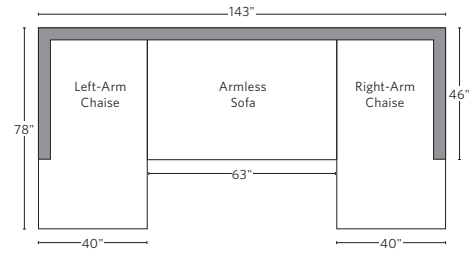

BELGIAN CLASSIC ROLL ARM COLLECTION

All dimensions are given in inches. See the attached "Dimensions Diagram" sheet for more information on the keys used in this chart.

	A	B	C	D	E	F	G	H	I	J	K	L		M	N				O	P	Q	R	S
	OVERALL WIDTH	OVERALL DEPTH	OVERALL HEIGHT	FRAME HEIGHT	SEAT HEIGHT	ARM HEIGHT	FOOT HEIGHT	SEAT HEIGHT (FLOOR TO CUSHION SEAM)	SEAT HEIGHT (FLOOR TO FRAME)	INSIDE SEAT WIDTH	INSIDE SEAT DEPTH W/ BACK CUSHION	INSIDE SEAT DEPTH W/O BACK CUSHION	INSIDE BACK HEIGHT W/ SEAT & BACK CUSHIONS	INSIDE BACK HEIGHT W/ SEAT CUSHION	INSIDE BACK HEIGHT W/O SEAT OR BACK CUSHION	# OF BACK CUSHIONS	# OF SEAT CUSHIONS	ACCENT PILLOWS	ARM HEIGHT W/ SEAT CUSHION	ARM HEIGHT W/O SEAT CUSHION	ARM WIDTH	SLEEPER DEPTH OVERALL	SLEEPER DEPTH INSIDE
LUXE RIGHT-ARM CHAISE	40	78	36	36	20	23	2	18	12	34	27	32	16	16	27	1	1	0	3	11	6	-	-
DAYBED	96	60	36	33	19	23	2	18	12	84	27	26	13	13	21	3	1	0	3	11	6	-	-
OTTOMAN	40	33	20½	20½	20½	-	2	19	12	40	-	-	-	-	-	0	1	0	-	-	-	-	-

UPHOLSTERY DIMENSIONS DIAGRAM

See the "Dimensions Sheet" for the measurements that correspond with the letters below.

RH

SOFA CHAISE SECTIONAL

Available in left and right-arm configurations.

U-CHAISE SECTIONAL

L-SECTIONAL

Available in left and right-arm configurations.

U-SOFA SECTIONAL

U-SOFA CHAISE SECTIONAL

Available in left and right-arm configurations.

SOFA CHAISE SECTIONAL

Available in left and right-arm configurations.

U-CHAISE SECTIONAL

L-SECTIONAL

Available in left and right-arm configurations.

U-SOFA SECTIONAL

U-SOFA CHAISE SECTIONAL

Available in left and right-arm configurations.

HOW WE MEASURE

We provide overall measurements (height, width and depth) for all our furniture. Furniture is measured at the tallest, deepest and widest points of the product, including overhangs, angles, outward curves, and arms.