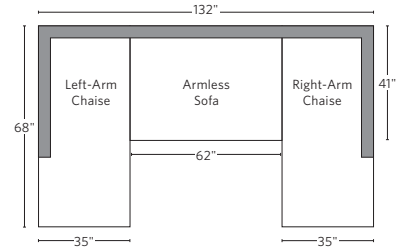

BELGIAN CLASSIC ROLL ARM COLLECTION

All dimensions are given in inches. See the attached "Dimensions Diagram" sheet for more information on the keys used in this chart.

	A	B	C	D	E	F	G	H	I	J	K	L		M	N				O	P	Q	R	S
	OVERALL WIDTH	OVERALL DEPTH	OVERALL HEIGHT	FRAME HEIGHT	SEAT HEIGHT	ARM HEIGHT	FOOT HEIGHT	SEAT HEIGHT (FLOOR TO CUSHION SEAM)	SEAT HEIGHT (FLOOR TO FRAME)	INSIDE SEAT WIDTH	INSIDE SEAT DEPTH W/ BACK CUSHION	INSIDE SEAT DEPTH W/O BACK CUSHION	INSIDE BACK HEIGHT W/ SEAT & BACK CUSHIONS	INSIDE BACK HEIGHT W/ SEAT CUSHION	INSIDE BACK HEIGHT W/O SEAT OR BACK CUSHION	# OF BACK CUSHIONS	# OF SEAT CUSHIONS	ACCENT PILLOWS	ARM HEIGHT W/ SEAT CUSHION	ARM HEIGHT W/O SEAT CUSHION	ARM WIDTH	SLEEPER DEPTH OVERALL	SLEEPER DEPTH INSIDE
LUXE RIGHT-ARM CHAISE	40	78	36	36	20	23	2	18	12	34	27	32	16	16	27	1	1	0	3	11	6	-	-
DAYBED	96	60	36	33	19	23	2	18	12	84	27	26	13	13	21	3	1	0	3	11	6	-	-
OTTOMAN	40	33	20½	20½	20½	-	2	19	12	40	-	-	-	-	-	0	1	0	-	-	-	-	-

UPHOLSTERY DIMENSIONS DIAGRAM

See the "Dimensions Sheet" for the measurements that correspond with the letters below.

RH

SOFA CHAISE SECTIONAL

Available in left and right-arm configurations.

U-CHAISE SECTIONAL