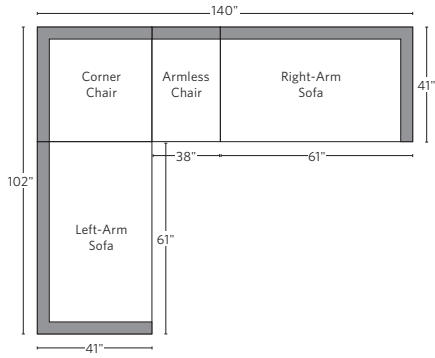

L-SECTIONAL

Available in left and right-arm configurations.