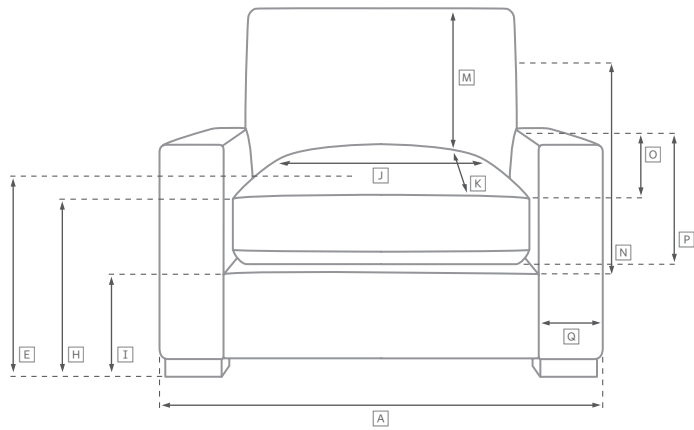

BELGIAN CLASSIC ROLL ARM COLLECTION

All dimensions are given in inches. See the attached "Dimensions Diagram" sheet for more information on the keys used in this chart.

	A	B	C	D	E	F	G	H	I	J	K	L		M	N				O	P	Q	R	S
	OVERALL WIDTH	OVERALL DEPTH	OVERALL HEIGHT	FRAME HEIGHT	SEAT HEIGHT	ARM HEIGHT	FOOT HEIGHT	SEAT HEIGHT (FLOOR TO CUSHION SEAM)	SEAT HEIGHT (FLOOR TO FRAME)	INSIDE SEAT WIDTH	INSIDE SEAT DEPTH W/ BACK CUSHION	INSIDE SEAT DEPTH W/O BACK CUSHION	INSIDE BACK HEIGHT W/ SEAT & BACK CUSHIONS	INSIDE BACK HEIGHT W/ SEAT CUSHION	INSIDE BACK HEIGHT W/O SEAT OR BACK CUSHION	# OF BACK CUSHIONS	# OF SEAT CUSHIONS	ACCENT PILLOWS	ARM HEIGHT W/ SEAT CUSHION	ARM HEIGHT W/O SEAT CUSHION	ARM WIDTH	SLEEPER DEPTH OVERALL	SLEEPER DEPTH INSIDE
LUXE RIGHT-ARM CHAISE	40	78	36	36	20	23	2	18	12	34	27	32	16	16	27	1	1	0	3	11	6	-	-
DAYBED	96	60	36	33	19	23	2	18	12	84	27	26	13	13	21	3	1	0	3	11	6	-	-
OTTOMAN	40	33	20½	20½	20½	-	2	19	12	40	-	-	-	-	-	0	1	0	-	-	-	-	-

UPHOLSTERY DIMENSIONS DIAGRAM

See the "Dimensions Sheet" for the measurements that correspond with the letters below.

RH