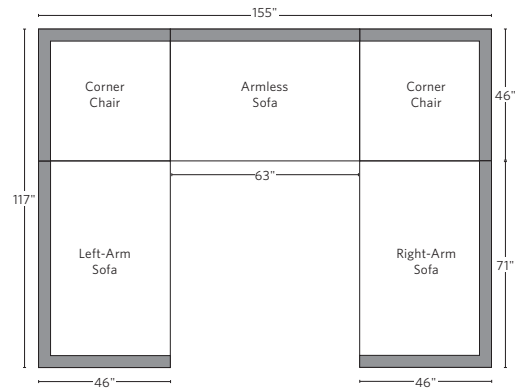

BELGIAN CLASSIC ROLL ARM COLLECTION

All dimensions are given in inches. See the attached "Dimensions Diagram" sheet for more information on the keys used in this chart.

	A	B	C	D	E	F	G	H	I	J	K	L		M	N				O	P	Q	R	S
	OVERALL WIDTH	OVERALL DEPTH	OVERALL HEIGHT	FRAME HEIGHT	SEAT HEIGHT	ARM HEIGHT	FOOT HEIGHT	SEAT HEIGHT (FLOOR TO CUSHION SEAM)	SEAT HEIGHT (FLOOR TO FRAME)	INSIDE SEAT WIDTH	INSIDE SEAT DEPTH W/ BACK CUSHION	INSIDE SEAT DEPTH W/O BACK CUSHION	INSIDE BACK HEIGHT W/ SEAT & BACK CUSHIONS	INSIDE BACK HEIGHT W/ SEAT CUSHION	INSIDE BACK HEIGHT W/O SEAT OR BACK CUSHION	# OF BACK CUSHIONS	# OF SEAT CUSHIONS	ACCENT PILLOWS	ARM HEIGHT W/ SEAT CUSHION	ARM HEIGHT W/O SEAT CUSHION	ARM WIDTH	SLEEPER DEPTH OVERALL	SLEEPER DEPTH INSIDE
LUXE RIGHT-ARM CHAISE	40	78	36	36	20	23	2	18	12	34	27	32	16	16	27	1	1	0	3	11	6	-	-
DAYBED	96	60	36	33	19	23	2	18	12	84	27	26	13	13	21	3	1	0	3	11	6	-	-
OTTOMAN	40	33	20½	20½	20½	-	2	19	12	40	-	-	-	-	-	0	1	0	-	-	-	-	-

U-CHAISE SECTIONAL

L-SECTIONAL

Available in left and right-arm configurations.

U-SOFA SECTIONAL

U-SOFA CHAISE SECTIONAL

Available in left and right-arm configurations.

HOW WE MEASURE

We provide overall measurements (height, width and depth) for all our furniture. Furniture is measured at the tallest, deepest and widest points of the product, including overhangs, angles, outward curves, and arms.