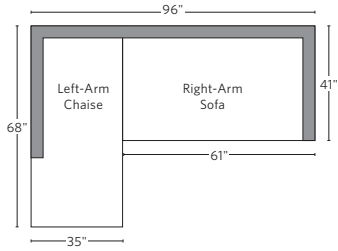

BELGIAN CLASSIC ROLL ARM COLLECTION

All dimensions are given in inches. See the attached "Dimensions Diagram" sheet for more information on the keys used in this chart.

	A	B	C	D	E	F	G	H	I	J	K	L		M	N				O	P	Q	R	S
	OVERALL WIDTH	OVERALL DEPTH	OVERALL HEIGHT	FRAME HEIGHT	SEAT HEIGHT	ARM HEIGHT	FOOT HEIGHT	SEAT HEIGHT (FLOOR TO CUSHION SEAM)	SEAT HEIGHT (FLOOR TO FRAME)	INSIDE SEAT WIDTH	INSIDE SEAT DEPTH W/ BACK CUSHION	INSIDE SEAT DEPTH W/O BACK CUSHION	INSIDE BACK HEIGHT W/ SEAT & BACK CUSHIONS	INSIDE BACK HEIGHT W/ SEAT CUSHION	INSIDE BACK HEIGHT W/O SEAT OR BACK CUSHION	# OF BACK CUSHIONS	# OF SEAT CUSHIONS	ACCENT PILLOWS	ARM HEIGHT W/ SEAT CUSHION	ARM HEIGHT W/O SEAT CUSHION	ARM WIDTH	SLEEPER DEPTH OVERALL	SLEEPER DEPTH INSIDE
LUXE RIGHT-ARM CHAISE	40	78	36	36	20	23	2	18	12	34	27	32	16	16	27	1	1	0	3	11	6	-	-
DAYBED	96	60	36	33	19	23	2	18	12	84	27	26	13	13	21	3	1	0	3	11	6	-	-
OTTOMAN	40	33	20½	20½	20½	-	2	19	12	40	-	-	-	-	-	0	1	0	-	-	-	-	-

UPHOLSTERY DIMENSIONS DIAGRAM

See the "Dimensions Sheet" for the measurements that correspond with the letters below.

RH

SOFA CHAISE SECTIONAL

Available in left and right-arm configurations.

U-CHAISE SECTIONAL