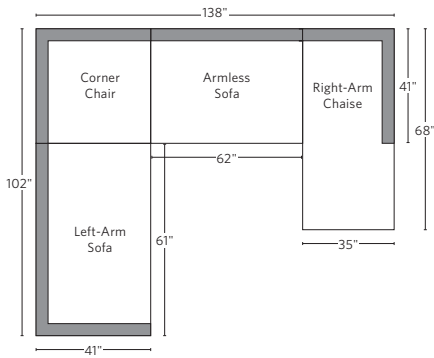

BELGIAN CLASSIC ROLL ARM COLLECTION

All dimensions are given in inches. See the attached "Dimensions Diagram" sheet for more information on the keys used in this chart.

	A	B	C	D	E	F	G	H	I	J	K	L		M	N				O	P	Q	R	S
	OVERALL WIDTH	OVERALL DEPTH	OVERALL HEIGHT	FRAME HEIGHT	SEAT HEIGHT	ARM HEIGHT	FOOT HEIGHT	SEAT HEIGHT (FLOOR TO CUSHION SEAM)	SEAT HEIGHT (FLOOR TO FRAME)	INSIDE SEAT WIDTH	INSIDE SEAT DEPTH W/ BACK CUSHION	INSIDE SEAT DEPTH W/O BACK CUSHION	INSIDE BACK HEIGHT W/ SEAT & BACK CUSHIONS	INSIDE BACK HEIGHT W/ SEAT CUSHION	INSIDE BACK HEIGHT W/O SEAT OR BACK CUSHION	# OF BACK CUSHIONS	# OF SEAT CUSHIONS	ACCENT PILLOWS	ARM HEIGHT W/ SEAT CUSHION	ARM HEIGHT W/O SEAT CUSHION	ARM WIDTH	SLEEPER DEPTH OVERALL	SLEEPER DEPTH INSIDE
LUXE RIGHT-ARM CHAISE	40	78	36	36	20	23	2	18	12	34	27	32	16	16	27	1	1	0	3	11	6	-	-
DAYBED	96	60	36	33	19	23	2	18	12	84	27	26	13	13	21	3	1	0	3	11	6	-	-
OTTOMAN	40	33	20½	20½	20½	-	2	19	12	40	-	-	-	-	-	0	1	0	-	-	-	-	-

UPHOLSTERY DIMENSIONS DIAGRAM

See the "Dimensions Sheet" for the measurements that correspond with the letters below.

RH

SOFA CHAISE SECTIONAL

Available in left and right-arm configurations.

U-CHAISE SECTIONAL

L-SECTIONAL

Available in left and right-arm configurations.

U-SOFA SECTIONAL

U-SOFA CHAISE SECTIONAL

Available in left and right-arm configurations.

SOFA CHAISE SECTIONAL

Available in left and right-arm configurations.

U-CHAISE SECTIONAL

L-SECTIONAL

Available in left and right-arm configurations.

U-SOFA SECTIONAL

U-SOFA CHAISE SECTIONAL

Available in left and right-arm configurations.

HOW WE MEASURE

We provide overall measurements (height, width and depth) for all our furniture. Furniture is measured at the tallest, deepest and widest points of the product, including overhangs, angles, outward curves, and arms.