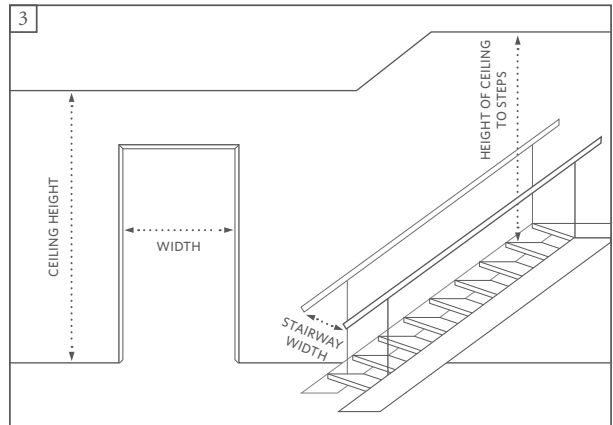

U-SOFA SECTIONAL

134" Classic U-Sofa Sectional: 134" w x 99" d x 36" h Overall
 151" Luxe U-Sofa Sectional: 151" w x 110" d x 36" h Overall

CORNER SECTIONAL

99" Classic Corner Sectional: 99" w x 99" d x 36" h Overall
 110" Luxe Corner Sectional: 110" w x 110" d x 36" h Overall

Minimum clearance needed for delivery: 34"

RESTORATION HARDWARE

MEASURING FURNITURE FOR DELIVERY

Before purchasing any furniture, it's important to ensure it can fit through all the entryways, elevators and stairways of your home. Follow these steps to ensure efficient delivery and avoid returns.

- Determine the best pathway from outside your home to the room where the new item will be placed.
- Make sure all access points are unobstructed and wide enough for the desired item.
- Measure the heights and widths of all entryways, including all stairways and hallways, both inside and outside your home (see 1).
- Measure the interior widths, depths and heights of all elevator doors to be used for delivery.
- Measure your entry clearance - the distance from the wall through the doorway to the opposite wall (see 2).
- Factor in all corners, ceiling height, stairways (heights, widths, angles, bannisters), and low hanging fixtures. Also account for any architectural details (see 3).
- Compare your measurements from above to the item's "minimum clearance" measurement online.
- To ensure successful delivery, the item's minimum clearance measurement must not exceed the height or width of any of the entryways (elevators and stairways included) to be used for delivery.
- Note that the furniture measurements we provide reflect overall dimensions, and overhangs, angles and outward curves will be included (see 4).