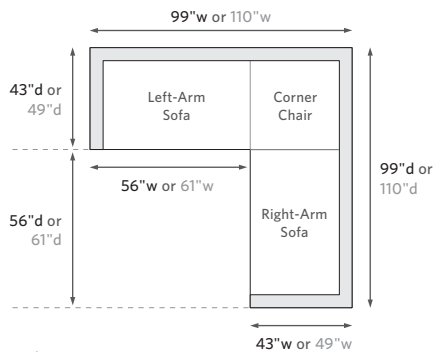

89" Classic Right-Arm Sofa Chaise: 89" w x 68" d x 36" h Overall
 96" Luxe Right-Arm Sofa Chaise: 96" w x 70" d x 36" h Overall

LEFT-ARM L SECTIONAL

123" Classic Left-Arm L Sectional: 123" w x 99" d x 36" h Overall
 137" Luxe Left-Arm L Sectional: 137" w x 110" d x 36" h Overall

RIGHT-ARM L SECTIONAL

123" Classic Right-Arm L Sectional: 123" w x 99" d x 36" h Overall
 137" Luxe Right-Arm L Sectional: 137" w x 110" d x 36" h Overall

U-CHAISE SECTIONAL

114" Classic U-Chaise Sectional: 114" w x 68" d x 36" h Overall
 123" Luxe U-Chaise Sectional: 123" w x 70" d x 36" h Overall

U-SOFA SECTIONAL

134" Classic U-Sofa Sectional: 134" w x 99" d x 36" h Overall
 151" Luxe U-Sofa Sectional: 151" w x 110" d x 36" h Overall

CORNER SECTIONAL

99" Classic Corner Sectional: 99" w x 99" d x 36" h Overall
 110" Luxe Corner Sectional: 110" w x 110" d x 36" h Overall

RESTORATION HARDWARE

DIMENSIONS DIAGRAM

See the "Dimensions Sheet" for the measurements that correspond with the letters below.