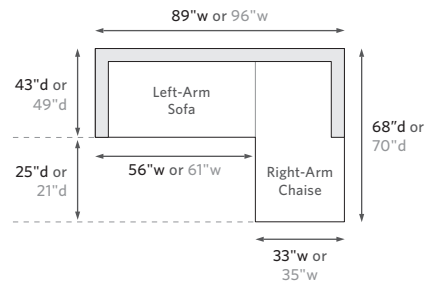

RESTORATION HARDWARE

LANCASTER COLLECTION

LEFT-ARM SOFA CHAISE SECTIONAL

89" Classic Left-Arm Sofa Chaise: 89" w x 68" d x 36" h Overall
 96" Luxe Left-Arm Sofa Chaise: 96" w x 70" d x 36" h Overall

RIGHT-ARM SOFA CHAISE SECTIONAL

89" Classic Right-Arm Sofa Chaise: 89" w x 68" d x 36" h Overall
 96" Luxe Right-Arm Sofa Chaise: 96" w x 70" d x 36" h Overall

LEFT-ARM L SECTIONAL

123" Classic Left-Arm L Sectional: 123" w x 99" d x 36" h Overall
 137" Luxe Left-Arm L Sectional: 137" w x 110" d x 36" h Overall