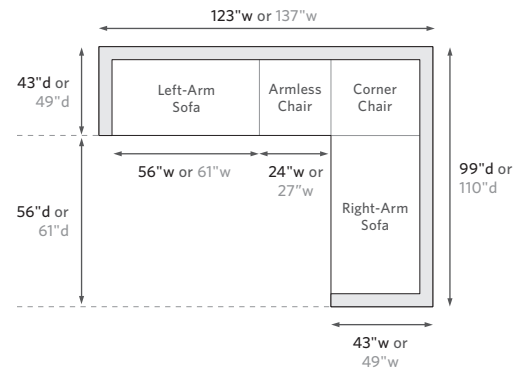

89" Classic Right-Arm Sofa Chaise: 89" w x 68" d x 36" h Overall
 96" Luxe Right-Arm Sofa Chaise: 96" w x 70" d x 36" h Overall

LEFT-ARM L SECTIONAL

123" Classic Left-Arm L Sectional: 123" w x 99" d x 36" h Overall
 137" Luxe Left-Arm L Sectional: 137" w x 110" d x 36" h Overall

RIGHT-ARM L SECTIONAL

123" Classic Right-Arm L Sectional: 123" w x 99" d x 36" h Overall
 137" Luxe Right-Arm L Sectional: 137" w x 110" d x 36" h Overall

U-CHAISE SECTIONAL

114" Classic U-Chaise Sectional: 114" w x 68" d x 36" h Overall
 123" Luxe U-Chaise Sectional: 123" w x 70" d x 36" h Overall

U-SOFA SECTIONAL

134" Classic U-Sofa Sectional: 134" w x 99" d x 36" h Overall
 151" Luxe U-Sofa Sectional: 151" w x 110" d x 36" h Overall

CORNER SECTIONAL

99" Classic Corner Sectional: 99" w x 99" d x 36" h Overall
 110" Luxe Corner Sectional: 110" w x 110" d x 36" h Overall

RESTORATION HARDWARE

DIMENSIONS DIAGRAM

See the "Dimensions Sheet" for the measurements that correspond with the letters below.