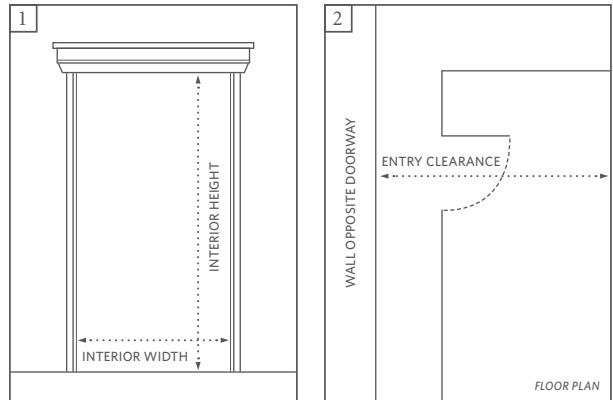

U-SOFA SECTIONAL

134" Classic U-Sofa Sectional: 134" w x 99" d x 36" h Overall
 151" Luxe U-Sofa Sectional: 151" w x 110" d x 36" h Overall

CORNER SECTIONAL

99" Classic Corner Sectional: 99" w x 99" d x 36" h Overall
 110" Luxe Corner Sectional: 110" w x 110" d x 36" h Overall

Minimum clearance needed for delivery: 34"

RESTORATION HARDWARE

MEASURING FURNITURE FOR DELIVERY

Before purchasing any furniture, it's important to ensure it can fit through all the entryways, elevators and stairways of your home. Follow these steps to ensure efficient delivery and avoid returns.

- Determine the best pathway from outside your home to the room where the new item will be placed.
- Make sure all access points are unobstructed and wide enough for the desired item.
- Measure the heights and widths of all entryways, including all stairways and hallways, both inside and outside your home (see 1).
- Measure the interior widths, depths and heights of all elevator doors to be used for delivery.
- Measure your entry clearance - the distance from the wall through the doorway to the opposite wall (see 2).
- Factor in all corners, ceiling height, stairways (heights, widths, angles, bannisters), and low hanging fixtures. Also account for any architectural details (see 3).
- Compare your measurements from above to the item's "minimum clearance" measurement online.
- To ensure successful delivery, the item's minimum clearance measurement must not exceed the height or width of any of the entryways (elevators and stairways included) to be used for delivery.
- Note that the furniture measurements we provide reflect overall dimensions, and overhangs, angles and outward curves will be included (see 4).