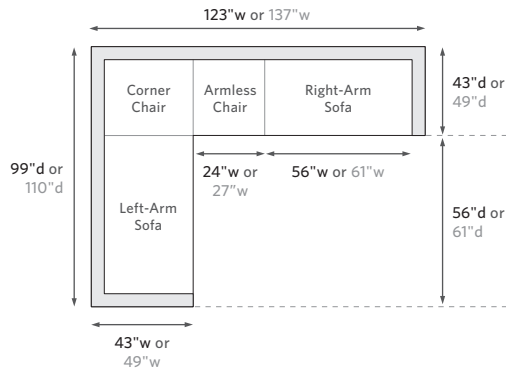

RESTORATION HARDWARE

LANCASTER COLLECTION

LEFT-ARM SOFA CHAISE SECTIONAL

89" Classic Left-Arm Sofa Chaise: 89" w x 68" d x 36" h Overall
 96" Luxe Left-Arm Sofa Chaise: 96" w x 70" d x 36" h Overall

RIGHT-ARM SOFA CHAISE SECTIONAL

89" Classic Right-Arm Sofa Chaise: 89" w x 68" d x 36" h Overall
 96" Luxe Right-Arm Sofa Chaise: 96" w x 70" d x 36" h Overall

LEFT-ARM L SECTIONAL

123" Classic Left-Arm L Sectional: 123" w x 99" d x 36" h Overall
 137" Luxe Left-Arm L Sectional: 137" w x 110" d x 36" h Overall

RIGHT-ARM L SECTIONAL

123" Classic Right-Arm L Sectional: 123" w x 99" d x 36" h Overall
 137" Luxe Right-Arm L Sectional: 137" w x 110" d x 36" h Overall

U-CHAISE SECTIONAL

114" Classic U-Chaise Sectional: 114" w x 68" d x 36" h Overall
 123" Luxe U-Chaise Sectional: 123" w x 70" d x 36" h Overall

U-SOFA SECTIONAL

134" Classic U-Sofa Sectional: 134" w x 99" d x 36" h Overall
 151" Luxe U-Sofa Sectional: 151" w x 110" d x 36" h Overall

CORNER SECTIONAL

99" Classic Corner Sectional: 99" w x 99" d x 36" h Overall
 110" Luxe Corner Sectional: 110" w x 110" d x 36" h Overall