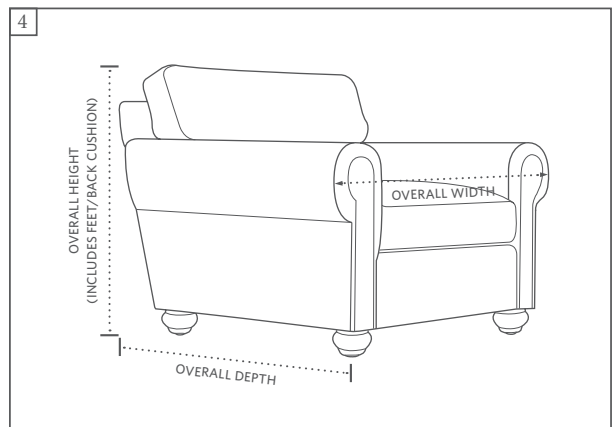

RESTORATION HARDWARE

MEASURING FURNITURE FOR DELIVERY

Before purchasing any furniture, it's important to ensure it can fit through all the entryways, elevators and stairways of your home. Follow these steps to ensure efficient delivery and avoid returns.

- Determine the best pathway from outside your home to the room where the new item will be placed.
- Make sure all access points are unobstructed and wide enough for the desired item.
- Measure the heights and widths of all entryways, including all stairways and hallways, both inside and outside your home (see 1).
- Measure the interior widths, depths and heights of all elevator doors to be used for delivery.
- Measure your entry clearance - the distance from the wall through the doorway to the opposite wall (see 2).
- Factor in all corners, ceiling height, stairways (heights, widths, angles, bannisters), and low hanging fixtures. Also account for any architectural details (see 3).
- Compare your measurements from above to the item's "minimum clearance" measurement online.
- To ensure successful delivery, the item's minimum clearance measurement must not exceed the height or width of any of the entryways (elevators and stairways included) to be used for delivery.
- Note that the furniture measurements we provide reflect overall dimensions, and overhangs, angles and outward curves will be included (see 4).

☒ Unlimited Furniture Delivery at a low flat rate based on delivery area. See a store associate or our website for details.

At Restoration Hardware, we take pride in the exceptional quality and craftsmanship of our furniture. Our attention to detail in design, material and construction is unyielding. And so is our commitment to customer satisfaction.

We carefully inspect each furniture item prior to shipment, and also require your inspection and signature upon delivery. Should you discover a defect in your furniture, however, please contact us at 800.910.9836 immediately. Furniture that is refused because it does not fit through an entryway will be refunded in merchandise or store credit only. Visit restorationhardware.com for more information on returns.

Please call Customer Service at 800.910.9836 with any questions you may have.