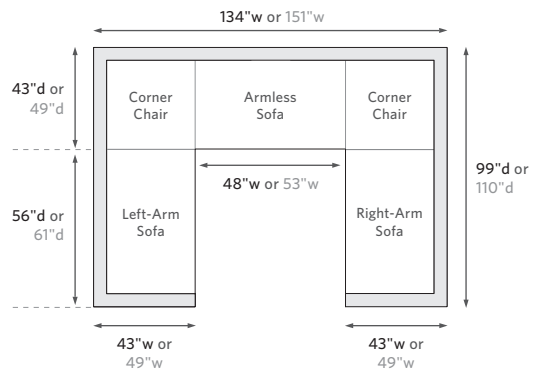

89" Classic Right-Arm Sofa Chaise: 89" w x 68" d x 36" h Overall
 96" Luxe Right-Arm Sofa Chaise: 96" w x 70" d x 36" h Overall

LEFT-ARM L SECTIONAL

123" Classic Left-Arm L Sectional: 123" w x 99" d x 36" h Overall
 137" Luxe Left-Arm L Sectional: 137" w x 110" d x 36" h Overall

RIGHT-ARM L SECTIONAL

123" Classic Right-Arm L Sectional: 123" w x 99" d x 36" h Overall
 137" Luxe Right-Arm L Sectional: 137" w x 110" d x 36" h Overall

U-CHAISE SECTIONAL

114" Classic U-Chaise Sectional: 114" w x 68" d x 36" h Overall
 123" Luxe U-Chaise Sectional: 123" w x 70" d x 36" h Overall

U-SOFA SECTIONAL

134" Classic U-Sofa Sectional: 134" w x 99" d x 36" h Overall
 151" Luxe U-Sofa Sectional: 151" w x 110" d x 36" h Overall

CORNER SECTIONAL

99" Classic Corner Sectional: 99" w x 99" d x 36" h Overall
 110" Luxe Corner Sectional: 110" w x 110" d x 36" h Overall

RESTORATION HARDWARE

DIMENSIONS DIAGRAM

See the "Dimensions Sheet" for the measurements that correspond with the letters below.