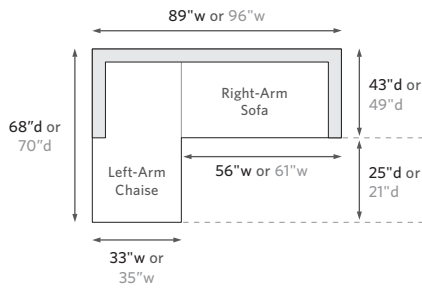

Right-Arm L Sectional*

Consists of (L to R):

1 Left-Arm Sofa, 1 Armless Chair, 1 Corner Chair and 1 Right-Arm Sofa

Left-Arm L Sectional also available

**May not be applicable to all collections.*

For Restoration Hardware Outdoor & Garden sectionals, please visit restorationhardware.com or contact a store or customer service associate.

RESTORATION HARDWARE

LANCASTER COLLECTION

LEFT-ARM SOFA CHAISE SECTIONAL

89" Classic Left-Arm Sofa Chaise: 89" w x 68" d x 36" h Overall
 96" Luxe Left-Arm Sofa Chaise: 96" w x 70" d x 36" h Overall

RIGHT-ARM SOFA CHAISE SECTIONAL