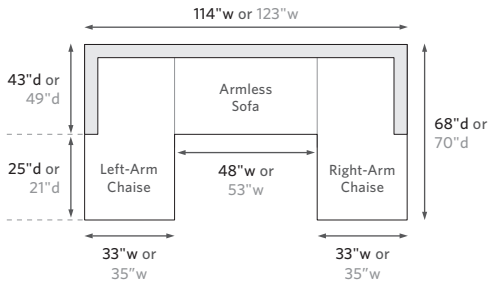

RESTORATION HARDWARE

LANCASTER COLLECTION

LEFT-ARM SOFA CHAISE SECTIONAL

89" Classic Left-Arm Sofa Chaise: 89" w x 68" d x 36" h Overall
 96" Luxe Left-Arm Sofa Chaise: 96" w x 70" d x 36" h Overall

RIGHT-ARM SOFA CHAISE SECTIONAL

89" Classic Right-Arm Sofa Chaise: 89" w x 68" d x 36" h Overall
 96" Luxe Right-Arm Sofa Chaise: 96" w x 70" d x 36" h Overall

LEFT-ARM L SECTIONAL

123" Classic Left-Arm L Sectional: 123" w x 99" d x 36" h Overall
 137" Luxe Left-Arm L Sectional: 137" w x 110" d x 36" h Overall

RIGHT-ARM L SECTIONAL

123" Classic Right-Arm L Sectional: 123" w x 99" d x 36" h Overall
 137" Luxe Right-Arm L Sectional: 137" w x 110" d x 36" h Overall

U-CHAISE SECTIONAL

114" Classic U-Chaise Sectional: 114" w x 68" d x 36" h Overall
 123" Luxe U-Chaise Sectional: 123" w x 70" d x 36" h Overall

U-SOFA SECTIONAL

134" Classic U-Sofa Sectional: 134" w x 99" d x 36" h Overall
 151" Luxe U-Sofa Sectional: 151" w x 110" d x 36" h Overall

CORNER SECTIONAL

99" Classic Corner Sectional: 99" w x 99" d x 36" h Overall
 110" Luxe Corner Sectional: 110" w x 110" d x 36" h Overall