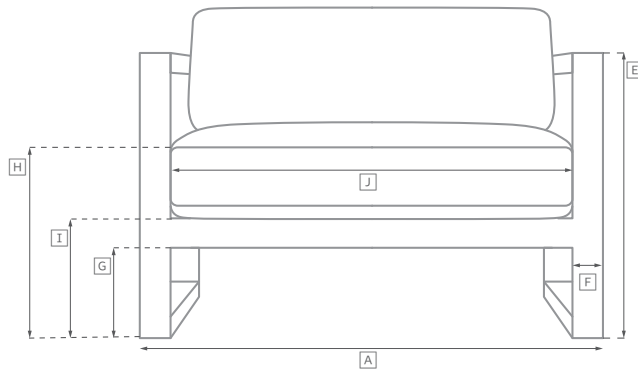

VIETRI SEATING COLLECTION

All dimensions are given in inches. See the attached "Dimensions Diagram" sheet for more information on the keys used in this chart.

	OVERALL WIDTH A	OVERALL DEPTH B	OVERALL HEIGHT W/ CUSHION C	FRAME HEIGHT D	ARM HEIGHT E	ARM WIDTH F	FOOT HEIGHT G	SEAT HEIGHT W/ CUSHION H	SEAT HEIGHT (FLOOR TO FRAME) I	INSIDE SEAT WIDTH J	INSIDE SEAT DEPTH K	# OF BACK CUSHIONS	# OF SEAT CUSHIONS	WEIGHT
72" SOFA	72	27	31½	29	22¾	1½	14	16½	14	69	20¾	2	2	
90" SOFA	90	27	31½	29	22¾	1½	14	16½	14	87	20¾	2	2	
108" SOFA	108	27	31½	29	22¾	1½	14	16½	14	105	20¾	2	2	
LOUNGE CHAIR	26¾	28	31½	29	22¾	1½	14	16½	14	29	20¾	1	1	
CHAISE	30	81¼	37¾	9¾	NA	NA	8	16½	9¾	30	49¾	1	1	
OTTOMAN	26¾	22¾	17½	15	NA	NA	14	17½	15	23	18½	NA	1	
DINING SIDE CHAIR	19	23¾	34¾	33½	NA	NA	17¾	19¾	17¾	16	17½	1	1	
DINING ARMCHAIR	22	23¾	34¾	33½	17¾	1½	17¾	19¾	17¾	19	17½	1	1	

OUTDOOR SEATING DIMENSIONS DIAGRAM

See the "Dimensions Sheet" for the measurements that correspond with the letters below.

RH

OUTDOOR SEATING DIMENSIONS DIAGRAM

See the "Dimensions Sheet" for the measurements that correspond with the letters below.