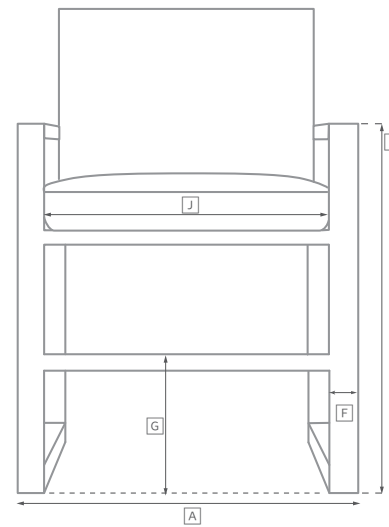

VIETRI SEATING COLLECTION

All dimensions are given in inches. See the attached "Dimensions Diagram" sheet for more information on the keys used in this chart.

	OVERALL WIDTH A	OVERALL DEPTH B	OVERALL HEIGHT W/ CUSHION C	FRAME HEIGHT D	ARM HEIGHT E	ARM WIDTH F	FOOT HEIGHT G	SEAT HEIGHT W/ CUSHION H	SEAT HEIGHT (FLOOR TO FRAME) I	INSIDE SEAT WIDTH J	INSIDE SEAT DEPTH K	# OF BACK CUSHIONS	# OF SEAT CUSHIONS	WEIGHT
72" SOFA	72	27	31½	29	22¾	1½	14	16½	14	69	20¾	2	2	
90" SOFA	90	27	31½	29	22¾	1½	14	16½	14	87	20¾	2	2	
108" SOFA	108	27	31½	29	22¾	1½	14	16½	14	105	20¾	2	2	
LOUNGE CHAIR	26¾	28	31½	29	22¾	1½	14	16½	14	29	20¾	1	1	
CHAISE	30	81¼	37¾	9¾	NA	NA	8	16½	9¾	30	49¾	1	1	
OTTOMAN	26¾	22¾	17½	15	NA	NA	14	17½	15	23	18½	NA	1	
DINING SIDE CHAIR	19	23¾	34¾	33½	NA	NA	17¾	19¾	17¾	16	17½	1	1	
DINING ARMCHAIR	22	23¾	34¾	33½	17¾	1½	17¾	19¾	17¾	19	17½	1	1	

OUTDOOR SEATING DIMENSIONS DIAGRAM

See the "Dimensions Sheet" for the measurements that correspond with the letters below.

RH

OUTDOOR SEATING DIMENSIONS DIAGRAM

See the "Dimensions Sheet" for the measurements that correspond with the letters below.