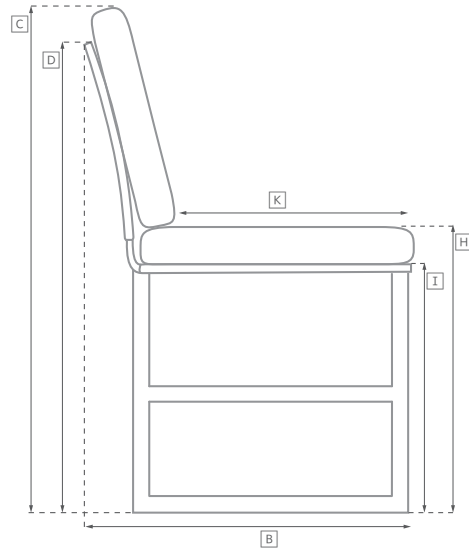

VIETRI SEATING COLLECTION

All dimensions are given in inches. See the attached "Dimensions Diagram" sheet for more information on the keys used in this chart.

	OVERALL WIDTH A	OVERALL DEPTH B	OVERALL HEIGHT W/ CUSHION C	FRAME HEIGHT D	ARM HEIGHT E	ARM WIDTH F	FOOT HEIGHT G	SEAT HEIGHT W/ CUSHION H	SEAT HEIGHT (FLOOR TO FRAME) I	INSIDE SEAT WIDTH J	INSIDE SEAT DEPTH K	# OF BACK CUSHIONS	# OF SEAT CUSHIONS	WEIGHT
72" SOFA	72	27	31½	29	22¾	1½	14	16½	14	69	20¾	2	2	
90" SOFA	90	27	31½	29	22¾	1½	14	16½	14	87	20¾	2	2	
108" SOFA	108	27	31½	29	22¾	1½	14	16½	14	105	20¾	2	2	
LOUNGE CHAIR	26¾	28	31½	29	22¾	1½	14	16½	14	29	20¾	1	1	
CHAISE	30	81¼	37¾	9¾	NA	NA	8	16½	9¾	30	49¾	1	1	
OTTOMAN	26¾	22¾	17½	15	NA	NA	14	17½	15	23	18½	NA	1	
DINING SIDE CHAIR	19	23¾	34¾	33½	NA	NA	17¾	19¾	17¾	16	17½	1	1	
DINING ARMCHAIR	22	23¾	34¾	33½	17¾	1½	17¾	19¾	17¾	19	17½	1	1	

OUTDOOR SEATING DIMENSIONS DIAGRAM

See the "Dimensions Sheet" for the measurements that correspond with the letters below.

RH

OUTDOOR SEATING DIMENSIONS DIAGRAM

See the "Dimensions Sheet" for the measurements that correspond with the letters below.