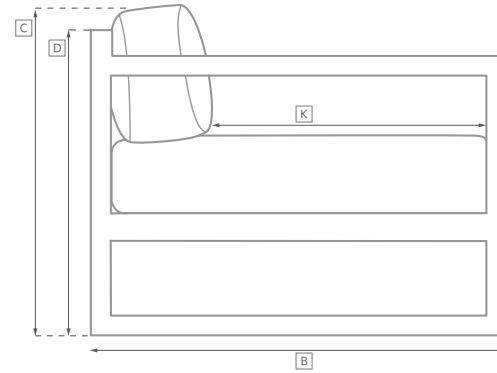

VIETRI SEATING COLLECTION

All dimensions are given in inches. See the attached "Dimensions Diagram" sheet for more information on the keys used in this chart.

	OVERALL WIDTH A	OVERALL DEPTH B	OVERALL HEIGHT W/ CUSHION C	FRAME HEIGHT D	ARM HEIGHT E	ARM WIDTH F	FOOT HEIGHT G	SEAT HEIGHT W/ CUSHION H	SEAT HEIGHT (FLOOR TO FRAME) I	INSIDE SEAT WIDTH J	INSIDE SEAT DEPTH K	# OF BACK CUSHIONS	# OF SEAT CUSHIONS	WEIGHT
72" SOFA	72	27	31½	29	22¾	1½	14	16½	14	69	20¾	2	2	
90" SOFA	90	27	31½	29	22¾	1½	14	16½	14	87	20¾	2	2	
108" SOFA	108	27	31½	29	22¾	1½	14	16½	14	105	20¾	2	2	
LOUNGE CHAIR	26¾	28	31½	29	22¾	1½	14	16½	14	29	20¾	1	1	
CHAISE	30	81¼	37¾	9¾	NA	NA	8	16½	9¾	30	49¾	1	1	
OTTOMAN	26¾	22¾	17½	15	NA	NA	14	17½	15	23	18½	NA	1	
DINING SIDE CHAIR	19	23¾	34¾	33½	NA	NA	17¾	19¾	17¾	16	17½	1	1	
DINING ARMCHAIR	22	23¾	34¾	33½	17¾	1½	17¾	19¾	17¾	19	17½	1	1	

OUTDOOR SEATING DIMENSIONS DIAGRAM

See the "Dimensions Sheet" for the measurements that correspond with the letters below.

RH

OUTDOOR SEATING DIMENSIONS DIAGRAM

See the "Dimensions Sheet" for the measurements that correspond with the letters below.