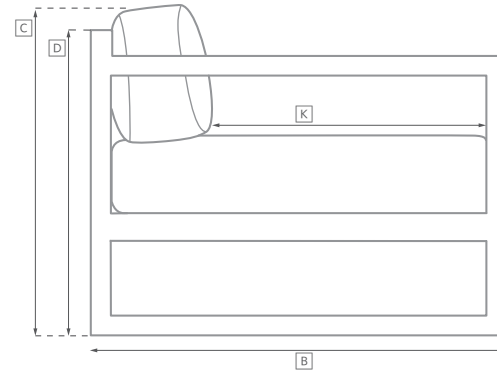

TAVIRA SEATING COLLECTION

All dimensions are given in inches. See the attached "Dimensions Diagram" sheet for more information on the keys used in this chart.

	OVERALL WIDTH A	OVERALL DEPTH B	OVERALL HEIGHT W/ CUSHION C	FRAME HEIGHT D	ARM HEIGHT E	ARM WIDTH F	FOOT HEIGHT G	SEAT HEIGHT W/ CUSHION H	SEAT HEIGHT (FLOOR TO FRAME) I	INSIDE SEAT WIDTH J	INSIDE SEAT DEPTH K	# OF BACK CUSHIONS	# OF SEAT CUSHIONS
72" SOFA	72	39	29½	25½	22½	6½	¼	17	4	61¾	35½	2	1
84" SOFA	84	39	29½	25½	22½	6½	¼	17	4	73¾	35½	2	1
96" SOFA	96	39	29½	25½	22½	6½	¼	17	4	85¾	35½	2	1
108" SOFA	108	39	29½	25½	22½	6½	¼	17	4	97¾	35½	2	1
LOUNGE CHAIR	43	39	29½	25½	22½	6½	¼	17	4	32¾	35½	1	1
SWIVEL LOUNGE CHAIR	43	39	30	26	22½	6½	2	17½	4	32¾	35½	1	1
OTTOMAN	31½	30	17	4	-	-	¼	17	4	31½	30	-	1
CHAISE	45	68½	25¾	23½	19	6½	¼		2½	35	65	1	1
DINING ARMCHAIR	27	25¾	19	29½	25½	-	¼	20	15	20	22	1	1
DINING SIDE CHAIR	23	25¾	19	29½	-	-	¼	20	15	20	22	1	1

OUTDOOR SEATING DIMENSIONS DIAGRAM

See the "Dimensions Sheet" for the measurements that correspond with the letters below.

RH

OUTDOOR SEATING DIMENSIONS DIAGRAM

See the "Dimensions Sheet" for the measurements that correspond with the letters below.