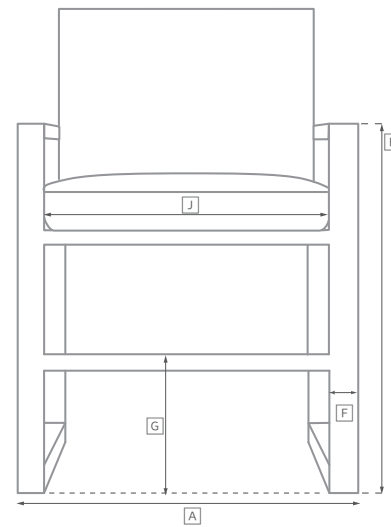

TAVIRA SEATING COLLECTION

All dimensions are given in inches. See the attached "Dimensions Diagram" sheet for more information on the keys used in this chart.

	OVERALL WIDTH A	OVERALL DEPTH B	OVERALL HEIGHT W/ CUSHION C	FRAME HEIGHT D	ARM HEIGHT E	ARM WIDTH F	FOOT HEIGHT G	SEAT HEIGHT W/ CUSHION H	SEAT HEIGHT (FLOOR TO FRAME) I	INSIDE SEAT WIDTH J	INSIDE SEAT DEPTH K	# OF BACK CUSHIONS	# OF SEAT CUSHIONS
72" SOFA	72	39	29½	25½	22½	6½	¼	17	4	61¾	35½	2	1
84" SOFA	84	39	29½	25½	22½	6½	¼	17	4	73¾	35½	2	1
96" SOFA	96	39	29½	25½	22½	6½	¼	17	4	85¾	35½	2	1
108" SOFA	108	39	29½	25½	22½	6½	¼	17	4	97¾	35½	2	1
LOUNGE CHAIR	43	39	29½	25½	22½	6½	¼	17	4	32¾	35½	1	1
SWIVEL LOUNGE CHAIR	43	39	30	26	22½	6½	2	17½	4	32¾	35½	1	1
OTTOMAN	31½	30	17	4	-	-	¼	17	4	31½	30	-	1
CHAISE	45	68½	25¾	23½	19	6½	¼		2½	35	65	1	1
DINING ARMCHAIR	27	25¾	19	29½	25½	-	¼	20	15	20	22	1	1
DINING SIDE CHAIR	23	25¾	19	29½	-	-	¼	20	15	20	22	1	1

OUTDOOR SEATING DIMENSIONS DIAGRAM

See the "Dimensions Sheet" for the measurements that correspond with the letters below.

RH

OUTDOOR SEATING DIMENSIONS DIAGRAM

See the "Dimensions Sheet" for the measurements that correspond with the letters below.