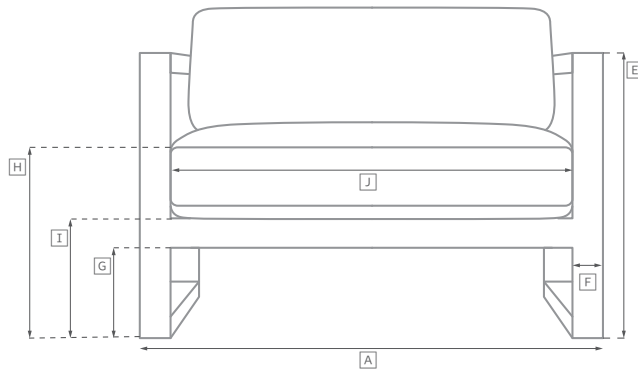

SEBASTIAN TEAK SEATING COLLECTION

All dimensions are given in inches. See the attached "Dimensions Diagram" sheet for more information on the keys used in this chart.

	OVERALL WIDTH A	OVERALL DEPTH B	OVERALL HEIGHT W/ CUSHION C	FRAME HEIGHT D	ARM HEIGHT E	ARM WIDTH F	FOOT HEIGHT G	SEAT HEIGHT W/ CUSHION H	SEAT HEIGHT (FLOOR TO FRAME) I	INSIDE SEAT WIDTH J	INSIDE SEAT DEPTH K	# OF BACK CUSHIONS	# OF SEAT CUSHIONS
72" SOFA	72	34¾	28	24½	17¾	4½	5½	14	7	25	23	2	1
90" SOFA	90	34¾	28	24½	17¾	4½	5½	14	7	63	23	2	1
106" SOFA	106	34¾	28	24½	17¾	4½	5½	14	7	81	23	2	1
LOUNGE CHAIR	34	34¾	28	24½	17¾	4½	5½	14	7	97	23	1	1
OTTOMAN	29¾	25½	14	7	NA	NA	5½	14	7	29¾	25½	0	1
CHAISE	35¾	78¾	27	24	NA	NA	5½	13	8½	28	49½	1	1
DINING ARMCHAIR	25½	23¾	32	32	25¾	2¾	NA	20	17¾	19	19	0	1
DINING SIDE CHAIR	19	23¾	32	32	NA	NA	NA	20	17¾	19	19	0	1

OUTDOOR SEATING DIMENSIONS DIAGRAM

See the "Dimensions Sheet" for the measurements that correspond with the letters below.

RH

OUTDOOR SEATING DIMENSIONS DIAGRAM

See the "Dimensions Sheet" for the measurements that correspond with the letters below.