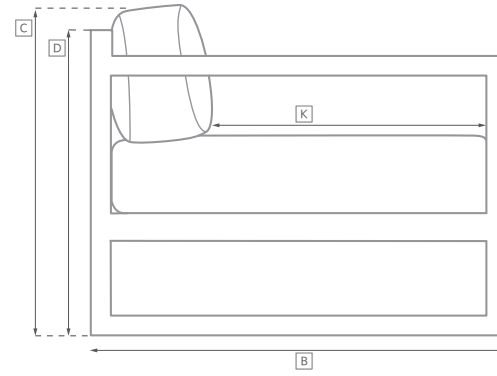

SEBASTIAN TEAK SEATING COLLECTION

All dimensions are given in inches. See the attached "Dimensions Diagram" sheet for more information on the keys used in this chart.

	OVERALL WIDTH A	OVERALL DEPTH B	OVERALL HEIGHT W/ CUSHION C	FRAME HEIGHT D	ARM HEIGHT E	ARM WIDTH F	FOOT HEIGHT G	SEAT HEIGHT W/ CUSHION H	SEAT HEIGHT (FLOOR TO FRAME) I	INSIDE SEAT WIDTH J	INSIDE SEAT DEPTH K	# OF BACK CUSHIONS	# OF SEAT CUSHIONS
72" SOFA	72	34¾	28	24½	17¾	4½	5½	14	7	25	23	2	1
90" SOFA	90	34¾	28	24½	17¾	4½	5½	14	7	63	23	2	1
106" SOFA	106	34¾	28	24½	17¾	4½	5½	14	7	81	23	2	1
LOUNGE CHAIR	34	34¾	28	24½	17¾	4½	5½	14	7	97	23	1	1
OTTOMAN	29¾	25½	14	7	NA	NA	5½	14	7	29¾	25½	0	1
CHAISE	35¾	78¾	27	24	NA	NA	5½	13	8½	28	49½	1	1
DINING ARMCHAIR	25½	23¾	32	32	25¾	2¾	NA	20	17¾	19	19	0	1
DINING SIDE CHAIR	19	23¾	32	32	NA	NA	NA	20	17¾	19	19	0	1

OUTDOOR SEATING DIMENSIONS DIAGRAM

See the "Dimensions Sheet" for the measurements that correspond with the letters below.

RH

OUTDOOR SEATING DIMENSIONS DIAGRAM

See the "Dimensions Sheet" for the measurements that correspond with the letters below.