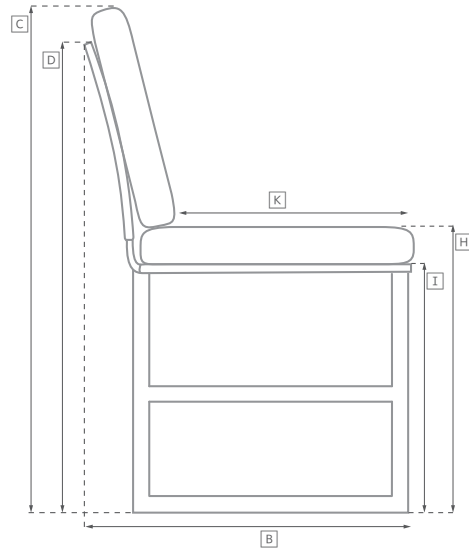

SEBASTIAN TEAK SEATING COLLECTION

All dimensions are given in inches. See the attached "Dimensions Diagram" sheet for more information on the keys used in this chart.

	OVERALL WIDTH A	OVERALL DEPTH B	OVERALL HEIGHT W/ CUSHION C	FRAME HEIGHT D	ARM HEIGHT E	ARM WIDTH F	FOOT HEIGHT G	SEAT HEIGHT W/ CUSHION H	SEAT HEIGHT (FLOOR TO FRAME) I	INSIDE SEAT WIDTH J	INSIDE SEAT DEPTH K	# OF BACK CUSHIONS	# OF SEAT CUSHIONS
72" SOFA	72	34¾	28	24½	17¾	4½	5½	14	7	25	23	2	1
90" SOFA	90	34¾	28	24½	17¾	4½	5½	14	7	63	23	2	1
106" SOFA	106	34¾	28	24½	17¾	4½	5½	14	7	81	23	2	1
LOUNGE CHAIR	34	34¾	28	24½	17¾	4½	5½	14	7	97	23	1	1
OTTOMAN	29¾	25½	14	7	NA	NA	5½	14	7	29¾	25½	0	1
CHAISE	35¾	78¾	27	24	NA	NA	5½	13	8½	28	49½	1	1
DINING ARMCHAIR	25½	23¾	32	32	25¾	2¾	NA	20	17¾	19	19	0	1
DINING SIDE CHAIR	19	23¾	32	32	NA	NA	NA	20	17¾	19	19	0	1

OUTDOOR SEATING DIMENSIONS DIAGRAM

See the "Dimensions Sheet" for the measurements that correspond with the letters below.

RH

OUTDOOR SEATING DIMENSIONS DIAGRAM

See the "Dimensions Sheet" for the measurements that correspond with the letters below.