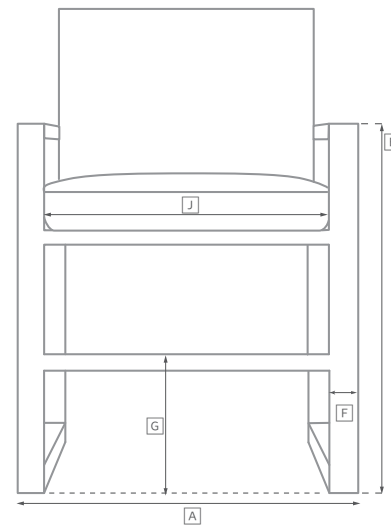

SEBASTIAN TEAK SEATING COLLECTION

All dimensions are given in inches. See the attached "Dimensions Diagram" sheet for more information on the keys used in this chart.

	OVERALL WIDTH A	OVERALL DEPTH B	OVERALL HEIGHT W/ CUSHION C	FRAME HEIGHT D	ARM HEIGHT E	ARM WIDTH F	FOOT HEIGHT G	SEAT HEIGHT W/ CUSHION H	SEAT HEIGHT (FLOOR TO FRAME) I	INSIDE SEAT WIDTH J	INSIDE SEAT DEPTH K	# OF BACK CUSHIONS	# OF SEAT CUSHIONS
72" SOFA	72	34¾	28	24½	17¾	4½	5½	14	7	25	23	2	1
90" SOFA	90	34¾	28	24½	17¾	4½	5½	14	7	63	23	2	1
106" SOFA	106	34¾	28	24½	17¾	4½	5½	14	7	81	23	2	1
LOUNGE CHAIR	34	34¾	28	24½	17¾	4½	5½	14	7	97	23	1	1
OTTOMAN	29¾	25½	14	7	NA	NA	5½	14	7	29¾	25½	0	1
CHAISE	35¾	78¾	27	24	NA	NA	5½	13	8½	28	49½	1	1
DINING ARMCHAIR	25½	23¾	32	32	25¾	2¾	NA	20	17¾	19	19	0	1
DINING SIDE CHAIR	19	23¾	32	32	NA	NA	NA	20	17¾	19	19	0	1

OUTDOOR SEATING DIMENSIONS DIAGRAM

See the "Dimensions Sheet" for the measurements that correspond with the letters below.

RH

OUTDOOR SEATING DIMENSIONS DIAGRAM

See the "Dimensions Sheet" for the measurements that correspond with the letters below.