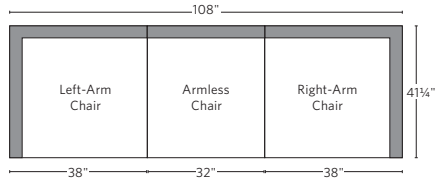

MODULAR SOFA