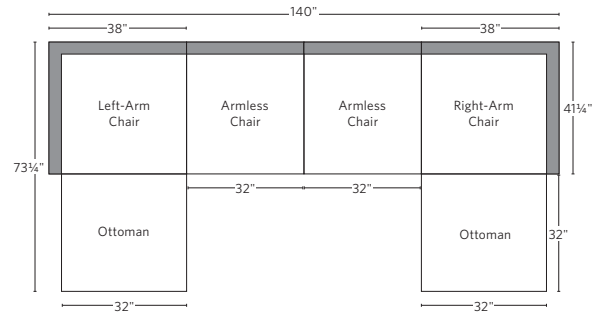

MODULAR U-CHAISE SECTIONAL