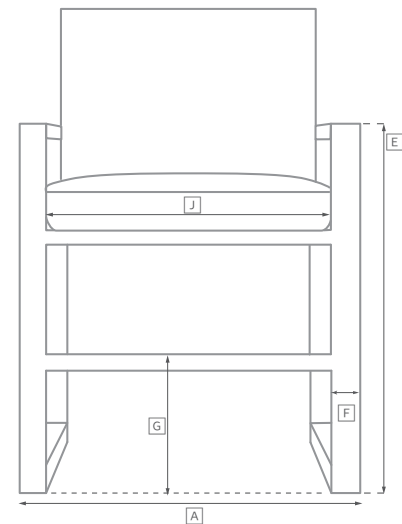

PROVENCE MODULAR SEATING COLLECTION

All dimensions are given in inches. See the attached "Dimensions Diagram" sheet for more information on the keys used in this chart.

	OVERALL WIDTH A	OVERALL DEPTH B	OVERALL HEIGHT W/ CUSHION C	FRAME HEIGHT D	ARM HEIGHT E	ARM WIDTH F	FOOT HEIGHT G	SEAT HEIGHT W/ CUSHION H	SEAT HEIGHT (FLOOR TO FRAME) I	INSIDE SEAT WIDTH J	INSIDE SEAT DEPTH K	# OF BACK CUSHIONS	# OF SEAT CUSHIONS
CLASSIC OTTOMAN	30	30	14½	9½	-	-	2	15	9½	30	30	0	1
LUXE OTTOMAN	32	32	15	9½	-	-	2	15	9½	32	32	0	1
CLASSIC ARMLESS CHAIR	30	36¼	27½	27¼	-	-	2	15	9½	30	22½	1	1
LUXE ARMLESS CHAIR	32	41¼	29	27¼	-	-	2	15	9½	32	25¼	1	1
CLASSIC CORNER CHAIR	36¼	36¼	27½	27¼	-	-	2	15	9½	22½	22½	2	1
LUXE CORNER CHAIR	41¼	41¼	29	27¼	-	-	2	15	9½	25¼	25¼	2	1
CLASSIC LEFT-ARM CHAIR	35	36¼	27½	27¼	21¼	5	2	15	9½	30	22½	1	1
LUXE LEFT-ARM CHAIR	38	41¼	29	27¼	21¼	6	2	15	9½	32	25¼	1	1
CLASSIC RIGHT-ARM CHAIR	35	36¼	27½	27¼	21¼	5	2	15	9½	30	22½	1	1
LUXE RIGHT-ARM CHAIR	38	41¼	29	27¼	21¼	6	2	15	9½	32	25¼	1	1

OUTDOOR SEATING DIMENSIONS DIAGRAM

See the "Dimensions Sheet" for the measurements that correspond with the letters below.

RH

OUTDOOR SEATING DIMENSIONS DIAGRAM

See the "Dimensions Sheet" for the measurements that correspond with the letters below.