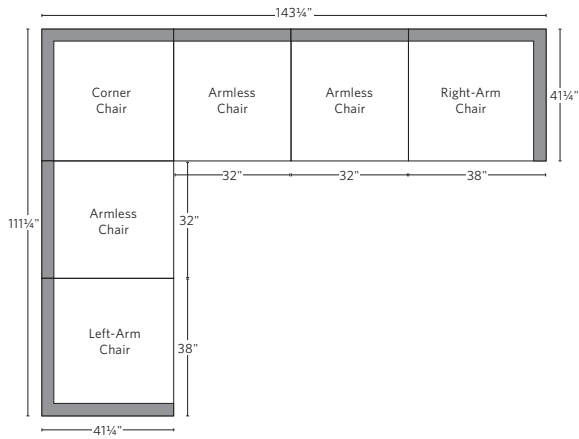

PROVENCE MODULAR SEATING COLLECTION

All dimensions are given in inches. See the attached "Dimensions Diagram" sheet for more information on the keys used in this chart.

	OVERALL WIDTH A	OVERALL DEPTH B	OVERALL HEIGHT W/ CUSHION C	FRAME HEIGHT D	ARM HEIGHT E	ARM WIDTH F	FOOT HEIGHT G	SEAT HEIGHT W/ CUSHION H	SEAT HEIGHT (FLOOR TO FRAME) I	INSIDE SEAT WIDTH J	INSIDE SEAT DEPTH K	# OF BACK CUSHIONS	# OF SEAT CUSHIONS
CLASSIC OTTOMAN	30	30	14½	9½	-	-	2	15	9½	30	30	0	1
LUXE OTTOMAN	32	32	15	9½	-	-	2	15	9½	32	32	0	1
CLASSIC ARMLESS CHAIR	30	36¼	27½	27¼	-	-	2	15	9½	30	22½	1	1
LUXE ARMLESS CHAIR	32	41¼	29	27¼	-	-	2	15	9½	32	25¼	1	1
CLASSIC CORNER CHAIR	36¼	36¼	27½	27¼	-	-	2	15	9½	22½	22½	2	1
LUXE CORNER CHAIR	41¼	41¼	29	27¼	-	-	2	15	9½	25¼	25¼	2	1
CLASSIC LEFT-ARM CHAIR	35	36¼	27½	27¼	21¼	5	2	15	9½	30	22½	1	1
LUXE LEFT-ARM CHAIR	38	41¼	29	27¼	21¼	6	2	15	9½	32	25¼	1	1
CLASSIC RIGHT-ARM CHAIR	35	36¼	27½	27¼	21¼	5	2	15	9½	30	22½	1	1
LUXE RIGHT-ARM CHAIR	38	41¼	29	27¼	21¼	6	2	15	9½	32	25¼	1	1

OUTDOOR SEATING DIMENSIONS DIAGRAM

See the "Dimensions Sheet" for the measurements that correspond with the letters below.

RH

OUTDOOR SEATING DIMENSIONS DIAGRAM

See the "Dimensions Sheet" for the measurements that correspond with the letters below.

MODULAR U-SOFA CHAISE SECTIONAL

Available in left and right-arm configurations.

MODULAR SOFA

MODULAR SOFA CHAISE

Available in left and right-arm configurations.

MODULAR L-SECTIONAL

Available in left and right-arm configurations.