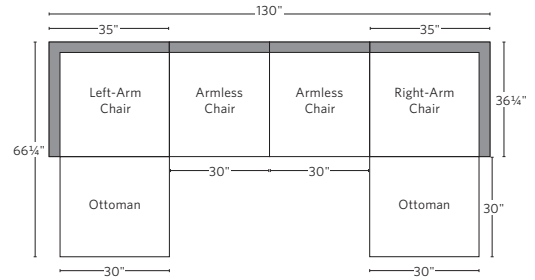

PROVENCE MODULAR SEATING COLLECTION

All dimensions are given in inches. See the attached "Dimensions Diagram" sheet for more information on the keys used in this chart.

	OVERALL WIDTH A	OVERALL DEPTH B	OVERALL HEIGHT W/ CUSHION C	FRAME HEIGHT D	ARM HEIGHT E	ARM WIDTH F	FOOT HEIGHT G	SEAT HEIGHT W/ CUSHION H	SEAT HEIGHT (FLOOR TO FRAME) I	INSIDE SEAT WIDTH J	INSIDE SEAT DEPTH K	# OF BACK CUSHIONS	# OF SEAT CUSHIONS
CLASSIC OTTOMAN	30	30	14½	9½	-	-	2	15	9½	30	30	0	1
LUXE OTTOMAN	32	32	15	9½	-	-	2	15	9½	32	32	0	1
CLASSIC ARMLESS CHAIR	30	36¼	27½	27¼	-	-	2	15	9½	30	22½	1	1
LUXE ARMLESS CHAIR	32	41¼	29	27¼	-	-	2	15	9½	32	25¼	1	1
CLASSIC CORNER CHAIR	36¼	36¼	27½	27¼	-	-	2	15	9½	22½	22½	2	1
LUXE CORNER CHAIR	41¼	41¼	29	27¼	-	-	2	15	9½	25¼	25¼	2	1
CLASSIC LEFT-ARM CHAIR	35	36¼	27½	27¼	21¼	5	2	15	9½	30	22½	1	1
LUXE LEFT-ARM CHAIR	38	41¼	29	27¼	21¼	6	2	15	9½	32	25¼	1	1
CLASSIC RIGHT-ARM CHAIR	35	36¼	27½	27¼	21¼	5	2	15	9½	30	22½	1	1
LUXE RIGHT-ARM CHAIR	38	41¼	29	27¼	21¼	6	2	15	9½	32	25¼	1	1

OUTDOOR SEATING DIMENSIONS DIAGRAM

See the "Dimensions Sheet" for the measurements that correspond with the letters below.

RH

OUTDOOR SEATING DIMENSIONS DIAGRAM

See the "Dimensions Sheet" for the measurements that correspond with the letters below.

RH

MODULAR SOFA

MODULAR SOFA CHAISE

Available in left and right-arm configurations.

MODULAR L-SECTIONAL

Available in left and right-arm configurations.

MODULAR U-CHAISE SECTIONAL

MODULAR U-SOFA SECTIONAL