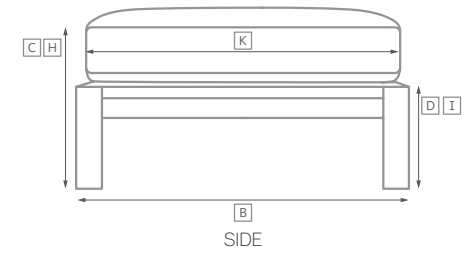

OUTDOOR SEATING DIMENSIONS DIAGRAM

See the "Dimensions Sheet" for the measurements that correspond with the letters below.

RH