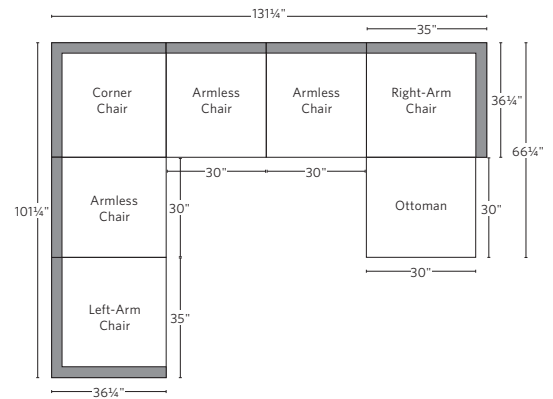

MODULAR U-SOFA CHAISE SECTIONAL

Available in left and right-arm configurations.