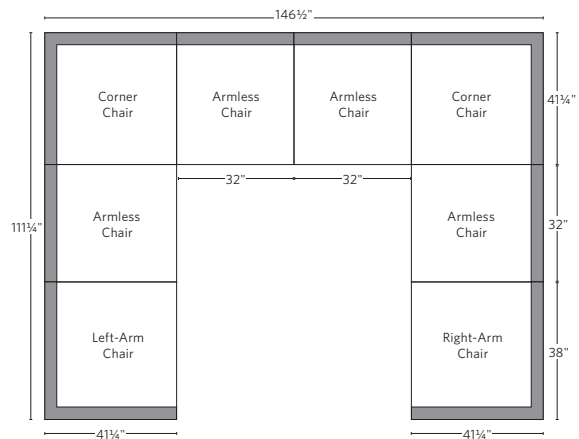

MODULAR U-SOFA SECTIONAL