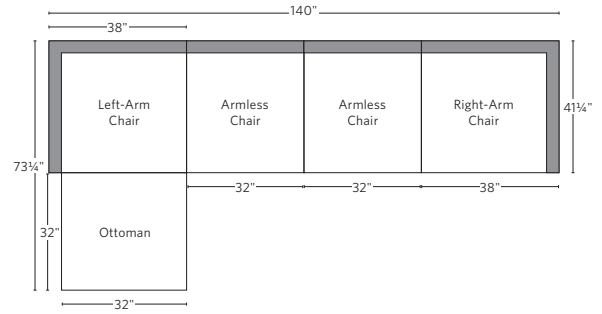

PROVENCE MODULAR SEATING COLLECTION

All dimensions are given in inches. See the attached "Dimensions Diagram" sheet for more information on the keys used in this chart.

	OVERALL WIDTH A	OVERALL DEPTH B	OVERALL HEIGHT W/ CUSHION C	FRAME HEIGHT D	ARM HEIGHT E	ARM WIDTH F	FOOT HEIGHT G	SEAT HEIGHT W/ CUSHION H	SEAT HEIGHT (FLOOR TO FRAME) I	INSIDE SEAT WIDTH J	INSIDE SEAT DEPTH K	# OF BACK CUSHIONS	# OF SEAT CUSHIONS
CLASSIC OTTOMAN	30	30	14½	9½	-	-	2	15	9½	30	30	0	1
LUXE OTTOMAN	32	32	15	9½	-	-	2	15	9½	32	32	0	1
CLASSIC ARMLESS CHAIR	30	36¼	27½	27¼	-	-	2	15	9½	30	22½	1	1
LUXE ARMLESS CHAIR	32	41¼	29	27¼	-	-	2	15	9½	32	25¼	1	1
CLASSIC CORNER CHAIR	36¼	36¼	27½	27¼	-	-	2	15	9½	22½	22½	2	1
LUXE CORNER CHAIR	41¼	41¼	29	27¼	-	-	2	15	9½	25¼	25¼	2	1
CLASSIC LEFT-ARM CHAIR	35	36¼	27½	27¼	21¼	5	2	15	9½	30	22½	1	1
LUXE LEFT-ARM CHAIR	38	41¼	29	27¼	21¼	6	2	15	9½	32	25¼	1	1
CLASSIC RIGHT-ARM CHAIR	35	36¼	27½	27¼	21¼	5	2	15	9½	30	22½	1	1
LUXE RIGHT-ARM CHAIR	38	41¼	29	27¼	21¼	6	2	15	9½	32	25¼	1	1

OUTDOOR SEATING DIMENSIONS DIAGRAM

See the "Dimensions Sheet" for the measurements that correspond with the letters below.

RH

OUTDOOR SEATING DIMENSIONS DIAGRAM

See the "Dimensions Sheet" for the measurements that correspond with the letters below.

MODULAR U-SOFA CHAISE SECTIONAL

Available in left and right-arm configurations.

MODULAR SOFA

MODULAR SOFA CHAISE

Available in left and right-arm configurations.

MODULAR L-SECTIONAL

Available in left and right-arm configurations.