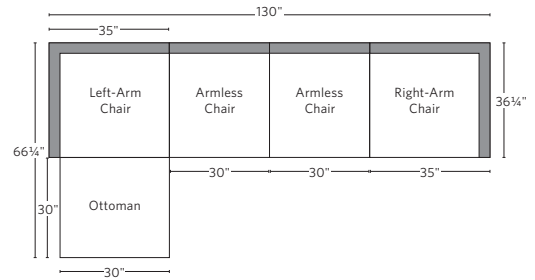

PROVENCE MODULAR SEATING COLLECTION

All dimensions are given in inches. See the attached "Dimensions Diagram" sheet for more information on the keys used in this chart.

	OVERALL WIDTH A	OVERALL DEPTH B	OVERALL HEIGHT W/ CUSHION C	FRAME HEIGHT D	ARM HEIGHT E	ARM WIDTH F	FOOT HEIGHT G	SEAT HEIGHT W/ CUSHION H	SEAT HEIGHT (FLOOR TO FRAME) I	INSIDE SEAT WIDTH J	INSIDE SEAT DEPTH K	# OF BACK CUSHIONS	# OF SEAT CUSHIONS
CLASSIC OTTOMAN	30	30	14½	9½	-	-	2	15	9½	30	30	0	1
LUXE OTTOMAN	32	32	15	9½	-	-	2	15	9½	32	32	0	1
CLASSIC ARMLESS CHAIR	30	36¼	27½	27¼	-	-	2	15	9½	30	22½	1	1
LUXE ARMLESS CHAIR	32	41¼	29	27¼	-	-	2	15	9½	32	25¼	1	1
CLASSIC CORNER CHAIR	36¼	36¼	27½	27¼	-	-	2	15	9½	22½	22½	2	1
LUXE CORNER CHAIR	41¼	41¼	29	27¼	-	-	2	15	9½	25¼	25¼	2	1
CLASSIC LEFT-ARM CHAIR	35	36¼	27½	27¼	21¼	5	2	15	9½	30	22½	1	1
LUXE LEFT-ARM CHAIR	38	41¼	29	27¼	21¼	6	2	15	9½	32	25¼	1	1
CLASSIC RIGHT-ARM CHAIR	35	36¼	27½	27¼	21¼	5	2	15	9½	30	22½	1	1
LUXE RIGHT-ARM CHAIR	38	41¼	29	27¼	21¼	6	2	15	9½	32	25¼	1	1

OUTDOOR SEATING DIMENSIONS DIAGRAM

See the "Dimensions Sheet" for the measurements that correspond with the letters below.

RH

OUTDOOR SEATING DIMENSIONS DIAGRAM

See the "Dimensions Sheet" for the measurements that correspond with the letters below.

RH

MODULAR SOFA

MODULAR SOFA CHAISE

Available in left and right-arm configurations.

MODULAR L-SECTIONAL

Available in left and right-arm configurations.

MODULAR U-CHAISE SECTIONAL

MODULAR U-SOFA SECTIONAL