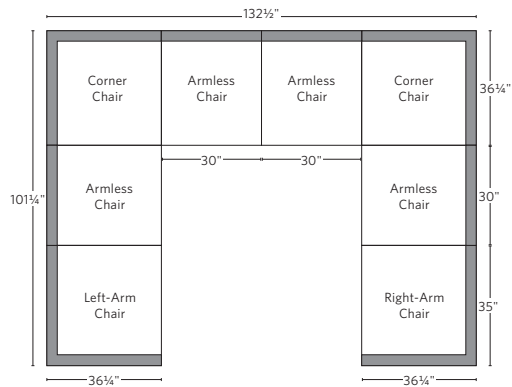

PROVENCE MODULAR SEATING COLLECTION

All dimensions are given in inches. See the attached "Dimensions Diagram" sheet for more information on the keys used in this chart.

	OVERALL WIDTH A	OVERALL DEPTH B	OVERALL HEIGHT W/ CUSHION C	FRAME HEIGHT D	ARM HEIGHT E	ARM WIDTH F	FOOT HEIGHT G	SEAT HEIGHT W/ CUSHION H	SEAT HEIGHT (FLOOR TO FRAME) I	INSIDE SEAT WIDTH J	INSIDE SEAT DEPTH K	# OF BACK CUSHIONS	# OF SEAT CUSHIONS
CLASSIC OTTOMAN	30	30	14½	9½	-	-	2	15	9½	30	30	0	1
LUXE OTTOMAN	32	32	15	9½	-	-	2	15	9½	32	32	0	1
CLASSIC ARMLESS CHAIR	30	36¼	27½	27¼	-	-	2	15	9½	30	22½	1	1
LUXE ARMLESS CHAIR	32	41¼	29	27¼	-	-	2	15	9½	32	25¼	1	1
CLASSIC CORNER CHAIR	36¼	36¼	27½	27¼	-	-	2	15	9½	22½	22½	2	1
LUXE CORNER CHAIR	41¼	41¼	29	27¼	-	-	2	15	9½	25¼	25¼	2	1
CLASSIC LEFT-ARM CHAIR	35	36¼	27½	27¼	21¼	5	2	15	9½	30	22½	1	1
LUXE LEFT-ARM CHAIR	38	41¼	29	27¼	21¼	6	2	15	9½	32	25¼	1	1
CLASSIC RIGHT-ARM CHAIR	35	36¼	27½	27¼	21¼	5	2	15	9½	30	22½	1	1
LUXE RIGHT-ARM CHAIR	38	41¼	29	27¼	21¼	6	2	15	9½	32	25¼	1	1

OUTDOOR SEATING DIMENSIONS DIAGRAM

See the "Dimensions Sheet" for the measurements that correspond with the letters below.

RH

OUTDOOR SEATING DIMENSIONS DIAGRAM

See the "Dimensions Sheet" for the measurements that correspond with the letters below.

RH

MODULAR SOFA

MODULAR SOFA CHAISE

Available in left and right-arm configurations.

MODULAR L-SECTIONAL

Available in left and right-arm configurations.

MODULAR U-CHAISE SECTIONAL

MODULAR U-SOFA SECTIONAL