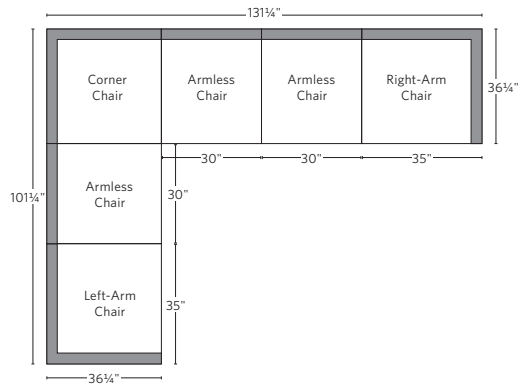

PROVENCE MODULAR SEATING COLLECTION

All dimensions are given in inches. See the attached "Dimensions Diagram" sheet for more information on the keys used in this chart.

	OVERALL WIDTH A	OVERALL DEPTH B	OVERALL HEIGHT W/ CUSHION C	FRAME HEIGHT D	ARM HEIGHT E	ARM WIDTH F	FOOT HEIGHT G	SEAT HEIGHT W/ CUSHION H	SEAT HEIGHT (FLOOR TO FRAME) I	INSIDE SEAT WIDTH J	INSIDE SEAT DEPTH K	# OF BACK CUSHIONS	# OF SEAT CUSHIONS
CLASSIC OTTOMAN	30	30	14½	9½	-	-	2	15	9½	30	30	0	1
LUXE OTTOMAN	32	32	15	9½	-	-	2	15	9½	32	32	0	1
CLASSIC ARMLESS CHAIR	30	36¼	27½	27¼	-	-	2	15	9½	30	22½	1	1
LUXE ARMLESS CHAIR	32	41¼	29	27¼	-	-	2	15	9½	32	25¼	1	1
CLASSIC CORNER CHAIR	36¼	36¼	27½	27¼	-	-	2	15	9½	22½	22½	2	1
LUXE CORNER CHAIR	41¼	41¼	29	27¼	-	-	2	15	9½	25¼	25¼	2	1
CLASSIC LEFT-ARM CHAIR	35	36¼	27½	27¼	21¼	5	2	15	9½	30	22½	1	1
LUXE LEFT-ARM CHAIR	38	41¼	29	27¼	21¼	6	2	15	9½	32	25¼	1	1
CLASSIC RIGHT-ARM CHAIR	35	36¼	27½	27¼	21¼	5	2	15	9½	30	22½	1	1
LUXE RIGHT-ARM CHAIR	38	41¼	29	27¼	21¼	6	2	15	9½	32	25¼	1	1

OUTDOOR SEATING DIMENSIONS DIAGRAM

See the "Dimensions Sheet" for the measurements that correspond with the letters below.

RH

OUTDOOR SEATING DIMENSIONS DIAGRAM

See the "Dimensions Sheet" for the measurements that correspond with the letters below.

RH

MODULAR SOFA

MODULAR SOFA CHAISE

Available in left and right-arm configurations.

MODULAR L-SECTIONAL

Available in left and right-arm configurations.

MODULAR U-CHAISE SECTIONAL

MODULAR U-SOFA SECTIONAL