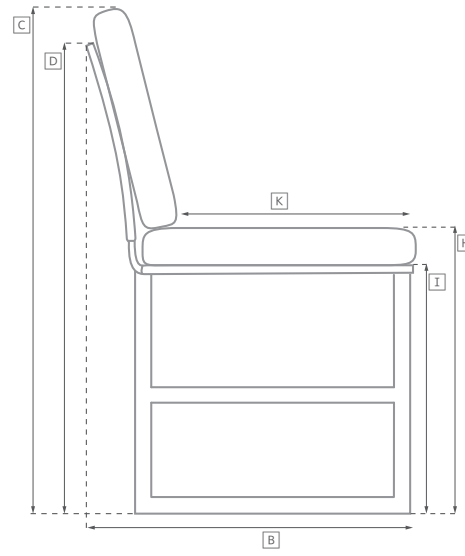

PROVENCE MODULAR SEATING COLLECTION

All dimensions are given in inches. See the attached "Dimensions Diagram" sheet for more information on the keys used in this chart.

	OVERALL WIDTH A	OVERALL DEPTH B	OVERALL HEIGHT W/ CUSHION C	FRAME HEIGHT D	ARM HEIGHT E	ARM WIDTH F	FOOT HEIGHT G	SEAT HEIGHT W/ CUSHION H	SEAT HEIGHT (FLOOR TO FRAME) I	INSIDE SEAT WIDTH J	INSIDE SEAT DEPTH K	# OF BACK CUSHIONS	# OF SEAT CUSHIONS
CLASSIC OTTOMAN	30	30	14½	9½	-	-	2	15	9½	30	30	0	1
LUXE OTTOMAN	32	32	15	9½	-	-	2	15	9½	32	32	0	1
CLASSIC ARMLESS CHAIR	30	36¼	27½	27¼	-	-	2	15	9½	30	22½	1	1
LUXE ARMLESS CHAIR	32	41¼	29	27¼	-	-	2	15	9½	32	25¼	1	1
CLASSIC CORNER CHAIR	36¼	36¼	27½	27¼	-	-	2	15	9½	22½	22½	2	1
LUXE CORNER CHAIR	41¼	41¼	29	27¼	-	-	2	15	9½	25¼	25¼	2	1
CLASSIC LEFT-ARM CHAIR	35	36¼	27½	27¼	21¼	5	2	15	9½	30	22½	1	1
LUXE LEFT-ARM CHAIR	38	41¼	29	27¼	21¼	6	2	15	9½	32	25¼	1	1
CLASSIC RIGHT-ARM CHAIR	35	36¼	27½	27¼	21¼	5	2	15	9½	30	22½	1	1
LUXE RIGHT-ARM CHAIR	38	41¼	29	27¼	21¼	6	2	15	9½	32	25¼	1	1

OUTDOOR SEATING DIMENSIONS DIAGRAM

See the "Dimensions Sheet" for the measurements that correspond with the letters below.

RH

OUTDOOR SEATING DIMENSIONS DIAGRAM

See the "Dimensions Sheet" for the measurements that correspond with the letters below.