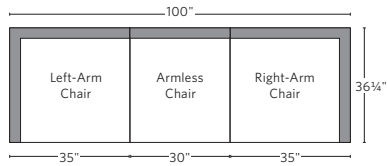

MODULAR SOFA