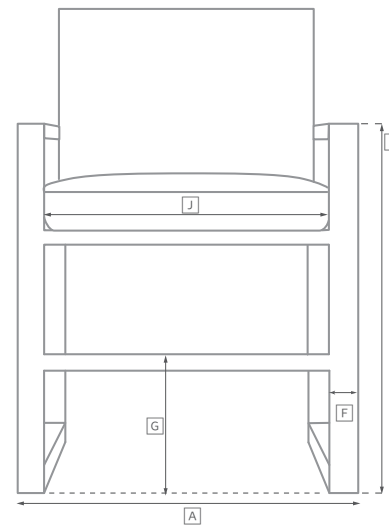

PORTOFINO TEAK SEATING COLLECTION

All dimensions are given in inches. See the attached "Dimensions Diagram" sheet for more information on the keys used in this chart.

	OVERALL WIDTH A	OVERALL DEPTH B	OVERALL HEIGHT W/ CUSHION C	FRAME HEIGHT D	ARM HEIGHT E	ARM WIDTH F	FOOT HEIGHT G	SEAT HEIGHT W/ CUSHION H	SEAT HEIGHT (FLOOR TO FRAME) I	INSIDE SEAT WIDTH J	INSIDE SEAT DEPTH K	# OF BACK CUSHIONS	# OF SEAT CUSHIONS
72" LUXE SOFA	72	31½	33¾	23¾	23¾	2½	¼	16	9¾	67¾	22	2	1
90" SOFA	90	31½	33¾	23¾	23¾	2½	¼	16	9¾	85¾	22	3	1
108" LUXE SOFA	108	31½	33¾	23¾	23¾	2½	¼	16	9¾	103¾	22	3	1
LOUNGE CHAIR	31½	31½	33¾	23¾	23¾	2½	¼	16	9¾	26¾	22	1	1
OTTOMAN	26¾	26¾	16	9	NA	NA	¼	16	9¾	NA	NA	0	1
CHAISE	80½	32¾	14¾	14	14	2½	¼	14¾	9	NA	NA	NA	1
DINING CHAIR	23	23	33¾	27¾	27¾	2	¼	18	16½	19½	15	1	1

OUTDOOR SEATING DIMENSIONS DIAGRAM

See the "Dimensions Sheet" for the measurements that correspond with the letters below.

RH

OUTDOOR SEATING DIMENSIONS DIAGRAM

See the "Dimensions Sheet" for the measurements that correspond with the letters below.