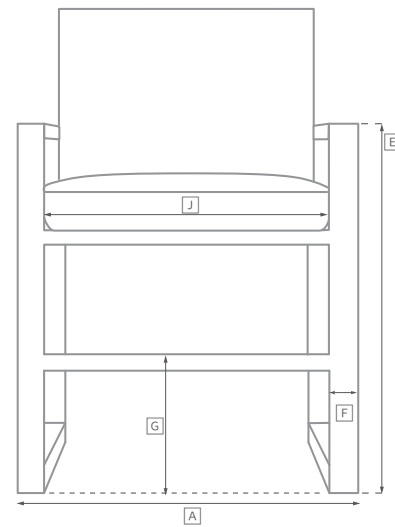

PAVONA SEATING COLLECTION

All dimensions are given in inches. See the attached "Dimensions Diagram" sheet for more information on the keys used in this chart.

	OVERALL WIDTH A	OVERALL DEPTH B	OVERALL HEIGHT W/ CUSHION C	FRAME HEIGHT D	ARM HEIGHT E	ARM WIDTH F	FOOT HEIGHT G	SEAT HEIGHT W/ CUSHION H	SEAT HEIGHT (FLOOR TO FRAME) I	INSIDE SEAT WIDTH J	INSIDE SEAT DEPTH K	# OF BACK CUSHIONS	# OF SEAT CUSHIONS	WEIGHT
72" SOFA	72	30¾	33¾	27	27	1	¼	17¾	1¼	70	28¾	2	1	45¾
84" SOFA	84	30¾	33¾	27	27	1	¼	17¾	1¼	82	28¾	2	1	49
96" SOFA	96	30¾	33¾	27	27	1	¼	17¾	1¼	94	28¾	2	1	55
108" SOFA	108	30¾	33¾	27	27	1	¼	17¾	1¼	106	28¾	2	1	58¾
LOUNGE CHAIR	32	30¾	33¾	27	27	1	¼	17¾	1¼	30	28¾	1	1	33¾
SWIVEL LOUNGE CHAIR	32	30¾	33¾	29	27	1	2¼	19¾	3¼	30	28¾	1	1	40
OTTOMAN	32	21	17	1	NA	NA	¼	17¾	1¼	32	21	NA	1	11
CHAISE	30	65	28½	24½	24½	1	¼	17½	1	26	51½	1	1	29¾
DINING ARMCHAIR	21	23½	34	30¾	27	1	¾	20¾	16¾	18¾	22½	1	1	22¾

OUTDOOR SEATING DIMENSIONS DIAGRAM

See the "Dimensions Sheet" for the measurements that correspond with the letters below.

RH

OUTDOOR SEATING DIMENSIONS DIAGRAM

See the "Dimensions Sheet" for the measurements that correspond with the letters below.