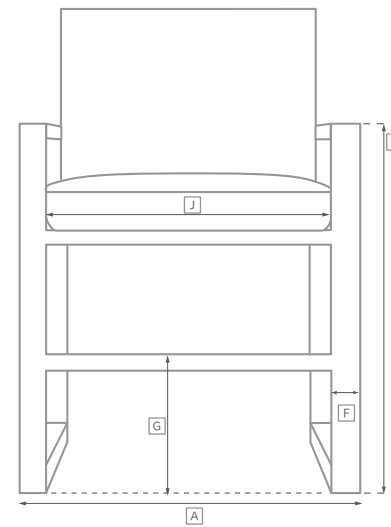

PARAISO SEATING COLLECTION

All dimensions are given in inches. See the attached "Dimensions Diagram" sheet for more information on the keys used in this chart.

	OVERALL WIDTH A	OVERALL DEPTH B	OVERALL HEIGHT W/ CUSHION C	FRAME HEIGHT D	ARM HEIGHT E	ARM WIDTH F	FOOT HEIGHT G	SEAT HEIGHT W/ CUSHION H	SEAT HEIGHT (FLOOR TO FRAME) I	INSIDE SEAT WIDTH J	INSIDE SEAT DEPTH K	# OF BACK CUSHIONS	# OF SEAT CUSHIONS	WEIGHT
62" SOFA	62	33½	32½	30	22	1½	4½	16	11	59	28	2	1	41
87" SOFA	87	33½	32½	30	22	1½	4½	16	11	84	28	2	1	58¼
LOUNGE CHAIR	30	33½	32½	30	22	1½	4½	16	11	27	28	1	1	28¾
CHAISE	83	33½	13	11½	NA	NA	4½	13	11½	30	49	1	1	55
DINING ARMCHAIR	23	24½	34	34	25	1½	14	19	17	20	20¼	1	1	18½

OUTDOOR SEATING DIMENSIONS DIAGRAM

See the "Dimensions Sheet" for the measurements that correspond with the letters below.

RH

OUTDOOR SEATING DIMENSIONS DIAGRAM

See the "Dimensions Sheet" for the measurements that correspond with the letters below.