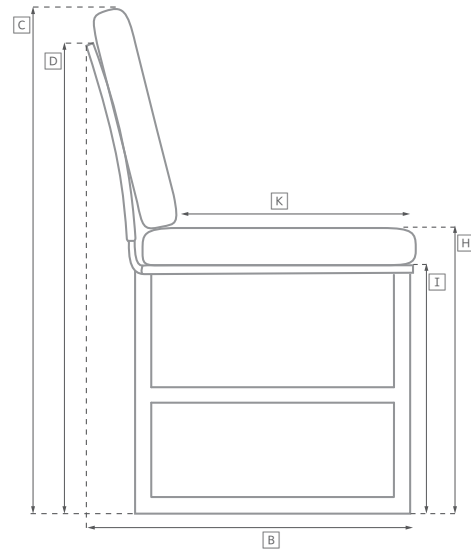

PARAISO SEATING COLLECTION

All dimensions are given in inches. See the attached "Dimensions Diagram" sheet for more information on the keys used in this chart.

	OVERALL WIDTH A	OVERALL DEPTH B	OVERALL HEIGHT W/ CUSHION C	FRAME HEIGHT D	ARM HEIGHT E	ARM WIDTH F	FOOT HEIGHT G	SEAT HEIGHT W/ CUSHION H	SEAT HEIGHT (FLOOR TO FRAME) I	INSIDE SEAT WIDTH J	INSIDE SEAT DEPTH K	# OF BACK CUSHIONS	# OF SEAT CUSHIONS	WEIGHT
62" SOFA	62	33½	32½	30	22	1½	4½	16	11	59	28	2	1	41
87" SOFA	87	33½	32½	30	22	1½	4½	16	11	84	28	2	1	58¼
LOUNGE CHAIR	30	33½	32½	30	22	1½	4½	16	11	27	28	1	1	28¾
CHAISE	83	33½	13	11½	NA	NA	4½	13	11½	30	49	1	1	55
DINING ARMCHAIR	23	24½	34	34	25	1½	14	19	17	20	20¼	1	1	18½

OUTDOOR SEATING DIMENSIONS DIAGRAM

See the "Dimensions Sheet" for the measurements that correspond with the letters below.

RH

OUTDOOR SEATING DIMENSIONS DIAGRAM

See the "Dimensions Sheet" for the measurements that correspond with the letters below.