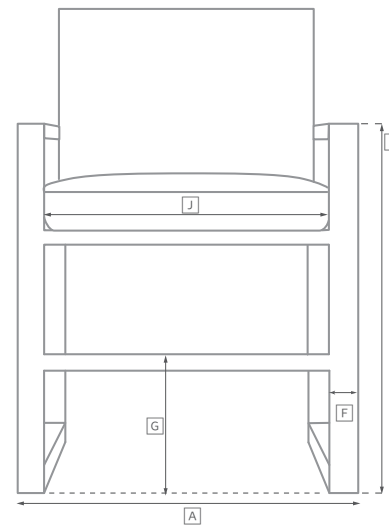

# PALMA SEATING COLLECTION

All dimensions are given in inches. See the attached "Dimensions Diagram" sheet for more information on the keys used in this chart.

	OVERALL WIDTH A	OVERALL DEPTH B	OVERALL HEIGHT W/ CUSHION C	FRAME HEIGHT D	ARM HEIGHT E	ARM WIDTH F	FOOT HEIGHT G	SEAT HEIGHT W/ CUSHION H	SEAT HEIGHT (FLOOR TO FRAME) I	INSIDE SEAT WIDTH J	INSIDE SEAT DEPTH K	# OF BACK CUSHIONS	# OF SEAT CUSHIONS
50" SOFA	49¾	30¾	29	26¾	22½	1½	9	15	10½	46¾	23½	2	1
73" SOFA	73¾	30¾	29	26¾	22½	1½	9	15	10½	70¾	23½	3	1
97" SOFA	96¾	30¾	29	26¾	22½	1½	9	15	10½	93¾	23½	3	1
LOUNGE CHAIR	26¾	30¾	29	26¾	22½	1½	9	15	10½	23¾	23½	1	1
CHAISE	25¾	79¾	35	33	-	-	10	14¾	12	25	51	1	1
OTTOMAN	23¾	22¾	15	10½	-	-	9	15	10½	23¾	22¾	0	1
ARMCHAIR	22	22½	33	33	24½	1	-	20	17¾	19¾	20	0	1
SIDE CHAIR	19¾	23½	33	33	-	-	-	20	17¾	17½	19	0	1

# OUTDOOR DIMENSIONS DIAGRAM

See the "Dimensions Sheet" for the measurements that correspond with the letters below.

RH