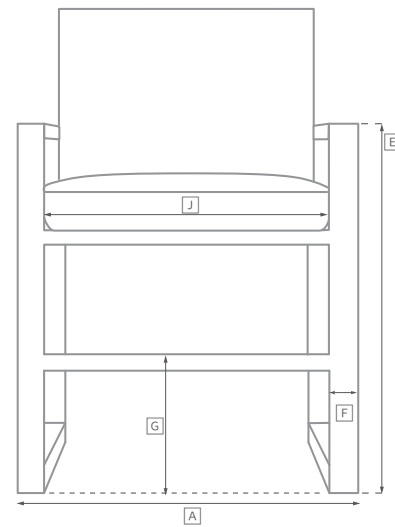

NEVIS SEATING COLLECTION

All dimensions are given in inches. See the attached "Dimensions Diagram" sheet for more information on the keys used in this chart.

	OVERALL WIDTH A	OVERALL DEPTH B	OVERALL HEIGHT W/ CUSHION C	FRAME HEIGHT D	ARM HEIGHT E	ARM WIDTH F	FOOT HEIGHT G	SEAT HEIGHT W/ CUSHION H	SEAT HEIGHT (FLOOR TO FRAME) I	INSIDE SEAT WIDTH J	INSIDE SEAT DEPTH K	# OF BACK CUSHIONS	# OF SEAT CUSHIONS
DAYBED	97½	83½	75½	75½	-	-	1¼	18½	13½	92	78½	7	1

OUTDOOR SEATING DIMENSIONS DIAGRAM

See the "Dimensions Sheet" for the measurements that correspond with the letters below.

RH

OUTDOOR SEATING DIMENSIONS DIAGRAM

See the "Dimensions Sheet" for the measurements that correspond with the letters below.