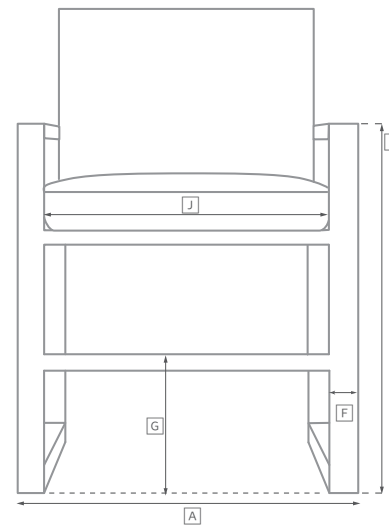

NAVARO SEATING COLLECTION

All dimensions are given in inches. See the attached "Dimensions Diagram" sheet for more information on the keys used in this chart.

	OVERALL WIDTH A	OVERALL DEPTH B	OVERALL HEIGHT W/ CUSHION C	FRAME HEIGHT D	ARM HEIGHT E	ARM WIDTH F	FOOT HEIGHT G	SEAT HEIGHT W/ CUSHION H	SEAT HEIGHT (FLOOR TO FRAME) I	INSIDE SEAT WIDTH J	INSIDE SEAT DEPTH K	# OF BACK CUSHIONS	# OF SEAT CUSHIONS	WEIGHT
72" SOFA	72	33¾	32¾	30¾	23½	2	8	17	10½	68	27½	2	1	
90" SOFA	90	33¾	32¾	30¾	23½	2	8	17	10½	86	27½	2	1	165
108" SOFA	108	33¾	32¾	30¾	23½	2	8	17	10½	104	27½	1	1	
LOUNGE CHAIR	31½	33¾	32¾	30¾	23½	2	8	17	10½	27½	27½	1	1	82
CHAISE	75½	29	15¾	12½	NA	NA	9¾	15½	12½	50	29	1	1	
DINING ARMCHAIR	21¾	23	NA	30¾	25¾	1½	13¾	19	17	16	18¾	NA	1	30
DINING SIDE CHAIR	19	23	NA	30¾	NA	NA	13¾	19	17	16	18¾	NA	1	27

OUTDOOR SEATING DIMENSIONS DIAGRAM

See the "Dimensions Sheet" for the measurements that correspond with the letters below.

RH

OUTDOOR SEATING DIMENSIONS DIAGRAM

See the "Dimensions Sheet" for the measurements that correspond with the letters below.