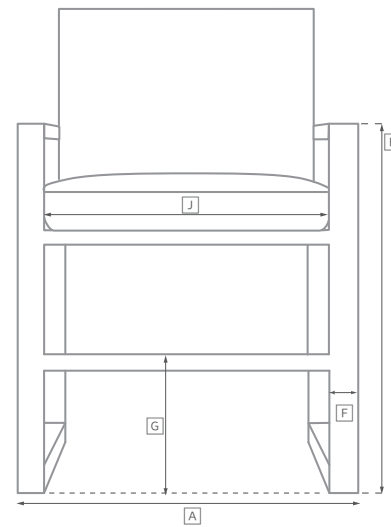

# MUSTIQUE TEAK SEATING COLLECTION

All dimensions are given in inches. See the attached "Dimensions Diagram" sheet for more information on the keys used in this chart.

	OVERALL WIDTH A	OVERALL DEPTH B	OVERALL HEIGHT W/ CUSHION C	FRAME HEIGHT D	ARM HEIGHT E	ARM WIDTH F	FOOT HEIGHT G	SEAT HEIGHT W/ CUSHION H	SEAT HEIGHT (FLOOR TO FRAME) I	INSIDE SEAT WIDTH J	INSIDE SEAT DEPTH K	# OF BACK CUSHIONS	# OF SEAT CUSHIONS
TWO-SEAT SOFA	62½	33½	28½	24½	24½	1½	-	13¾	9¾	59	32	1	1
THREE-SEAT SOFA	91¾	33½	28½	24½	24½	1½	-	13¾	9¾	88½	32	2	1
FOUR-SEAT SOFA	121¾	33½	28½	24½	24½	1½	-	13¾	9¾	118	32	2	1
LOUNGE CHAIR	32¾	33½	28½	24½	24½	1½	-	13¾	9¾	29½	32	1	1
OTTOMAN	29½	32	13¾	9¾	-	-	-	13¾	9¾	29½	32	-	1
CHAISE	26	81	13¾	11¾	-	-	-	13¾	11¾	26	51¾	1	1
DINING SIDE CHAIR	19¾	25	33½	33½	-	-	-	18½	17	19¾	21	-	1
DINING ARMCHAIR	22¾	25	33½	33½	24½	1½	-	18½	17	19¾	21	-	1

# OUTDOOR DIMENSIONS DIAGRAM

See the "Dimensions Sheet" for the measurements that correspond with the letters below.

RH