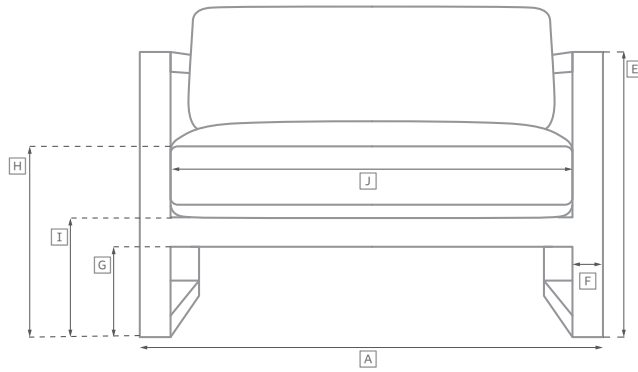

# MUSTIQUE TEAK SEATING COLLECTION

All dimensions are given in inches. See the attached "Dimensions Diagram" sheet for more information on the keys used in this chart.

	OVERALL WIDTH A	OVERALL DEPTH B	OVERALL HEIGHT W/ CUSHION C	FRAME HEIGHT D	ARM HEIGHT E	ARM WIDTH F	FOOT HEIGHT G	SEAT HEIGHT W/ CUSHION H	SEAT HEIGHT (FLOOR TO FRAME) I	INSIDE SEAT WIDTH J	INSIDE SEAT DEPTH K	# OF BACK CUSHIONS	# OF SEAT CUSHIONS
TWO-SEAT SOFA	62½	33½	28½	24½	24½	1½	-	13¾	9¾	59	32	1	1
THREE-SEAT SOFA	91¾	33½	28½	24½	24½	1½	-	13¾	9¾	88½	32	2	1
FOUR-SEAT SOFA	121¾	33½	28½	24½	24½	1½	-	13¾	9¾	118	32	2	1
LOUNGE CHAIR	32¾	33½	28½	24½	24½	1½	-	13¾	9¾	29½	32	1	1
OTTOMAN	29½	32	13¾	9¾	-	-	-	13¾	9¾	29½	32	-	1
CHAISE	26	81	13¾	11¾	-	-	-	13¾	11¾	26	51¾	1	1
DINING SIDE CHAIR	19¾	25	33½	33½	-	-	-	18½	17	19¾	21	-	1
DINING ARMCHAIR	22¾	25	33½	33½	24½	1½	-	18½	17	19¾	21	-	1

# OUTDOOR DIMENSIONS DIAGRAM

See the "Dimensions Sheet" for the measurements that correspond with the letters below.

RH