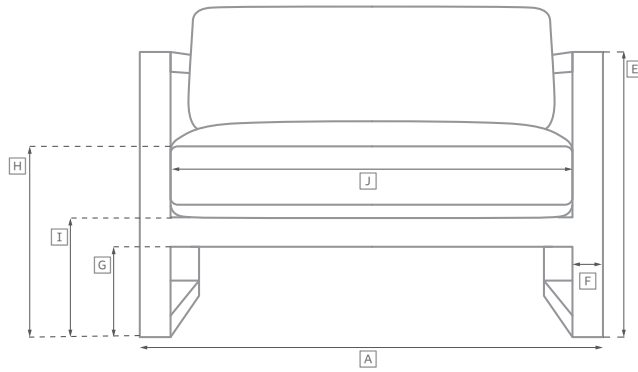

# MIRAMAR ALUMINUM SEATING COLLECTION

All dimensions are given in inches. See the attached "Dimensions Diagram" sheet for more information on the keys used in this chart.

	OVERALL WIDTH A	OVERALL DEPTH B	OVERALL HEIGHT W/ CUSHION C	FRAME HEIGHT D	ARM HEIGHT E	ARM WIDTH F	FOOT HEIGHT G	SEAT HEIGHT W/ CUSHION H	SEAT HEIGHT (FLOOR TO FRAME) I	INSIDE SEAT WIDTH J	INSIDE SEAT DEPTH K	# OF BACK CUSHIONS	# OF SEAT CUSHIONS	WEIGHT
60" SOFA	60	35	35¾	32	20¾	2¾	6¾	17¾	9½	53½	27¾	2	1	
72" SOFA	72	35	35¾	32	20¾	2¾	6¾	17¾	9½	65¾	27¾	2	1	
84" SOFA	84	35	35¾	32	20¾	2¾	6¾	17¾	9½	77¾	27¾	2	1	
96" SOFA	96	35	35¾	32	20¾	2¾	6¾	17¾	9½	89¾	27¾	2	1	
108" SOFA	108	35	35¾	32	20¾	2¾	6¾	17¾	9½	101¾	27¾	2	1	
LOUNGE CHAIR	32	35	35¾	32	20¾	2¾	6¾	17¾	9½	25½	27¾	1	1	
SWIVEL LOUNGE CHAIR	32	35	35¾	32	20¾	2¾	1¾	17¾	9½	25½	27¾	1	1	
CHAISE	37	78¾	34½	17¾	17¾	3	6¾	14½	9½	34½	52¾	1	1	
OTTOMAN	32	27½	17	9½	NA	NA	6¾	17	9½	27¾	27¾	NA	1	
DINING SIDE CHAIR	18½	22	33	31¾	NA	NA	14¾	19	16½	18½	17¾	1	1	
DINING ARMCHAIR	22½	22	33	31¾	24½	1½	14¾	19	16½	18½	17¾	1	1	

# OUTDOOR SEATING DIMENSIONS DIAGRAM

See the "Dimensions Sheet" for the measurements that correspond with the letters below.

RH