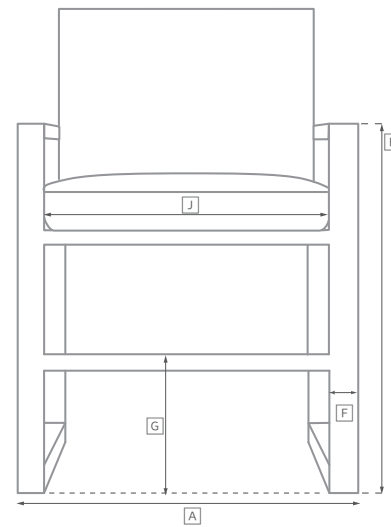

# MIRAMAR ALUMINUM SEATING COLLECTION

All dimensions are given in inches. See the attached "Dimensions Diagram" sheet for more information on the keys used in this chart.

	OVERALL WIDTH A	OVERALL DEPTH B	OVERALL HEIGHT W/ CUSHION C	FRAME HEIGHT D	ARM HEIGHT E	ARM WIDTH F	FOOT HEIGHT G	SEAT HEIGHT W/ CUSHION H	SEAT HEIGHT (FLOOR TO FRAME) I	INSIDE SEAT WIDTH J	INSIDE SEAT DEPTH K	# OF BACK CUSHIONS	# OF SEAT CUSHIONS	WEIGHT
60" SOFA	60	35	35¾	32	20¾	2¾	6¾	17¾	9½	53½	27¾	2	1	
72" SOFA	72	35	35¾	32	20¾	2¾	6¾	17¾	9½	65¾	27¾	2	1	
84" SOFA	84	35	35¾	32	20¾	2¾	6¾	17¾	9½	77¾	27¾	2	1	
96" SOFA	96	35	35¾	32	20¾	2¾	6¾	17¾	9½	89¾	27¾	2	1	
108" SOFA	108	35	35¾	32	20¾	2¾	6¾	17¾	9½	101¾	27¾	2	1	
LOUNGE CHAIR	32	35	35¾	32	20¾	2¾	6¾	17¾	9½	25½	27¾	1	1	
SWIVEL LOUNGE CHAIR	32	35	35¾	32	20¾	2¾	1¾	17¾	9½	25½	27¾	1	1	
CHAISE	37	78¾	34½	17¾	17¾	3	6¾	14½	9½	34½	52¾	1	1	
OTTOMAN	32	27½	17	9½	NA	NA	6¾	17	9½	27¾	27¾	NA	1	
DINING SIDE CHAIR	18½	22	33	31¾	NA	NA	14¾	19	16½	18½	17¾	1	1	
DINING ARMCHAIR	22½	22	33	31¾	24½	1½	14¾	19	16½	18½	17¾	1	1	

# OUTDOOR SEATING DIMENSIONS DIAGRAM

See the "Dimensions Sheet" for the measurements that correspond with the letters below.

RH