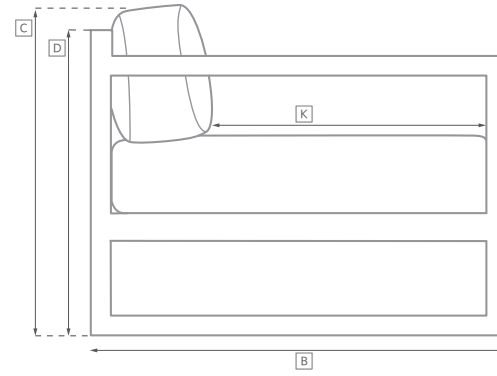

# MIRAMAR TEAK SEATING COLLECTION

All dimensions are given in inches. See the attached "Dimensions Diagram" sheet for more information on the keys used in this chart.

	OVERALL WIDTH A	OVERALL DEPTH B	OVERALL HEIGHT W/ CUSHION C	FRAME HEIGHT D	ARM HEIGHT E	ARM WIDTH F	FOOT HEIGHT G	SEAT HEIGHT W/ CUSHION H	SEAT HEIGHT (FLOOR TO FRAME) I	INSIDE SEAT WIDTH J	INSIDE SEAT DEPTH K	# OF BACK CUSHIONS	# OF SEAT CUSHIONS	WEIGHT
60" SOFA	60	35	35¾	32	20¾	2¾	6¾	17¾	9½	53½	27¾	2	1	
72" SOFA	72	35	35¾	32	20¾	2¾	6¾	17¾	9½	65¾	27¾	2	1	
84" SOFA	84	35	35¾	32	20¾	2¾	6¾	17¾	9½	77¾	27¾	2	1	
96" SOFA	96	35	35¾	32	20¾	2¾	6¾	17¾	9½	89¾	27¾	2	1	
108" SOFA	108	35	35¾	32	20¾	2¾	6¾	17¾	9½	101¾	27¾	2	1	
LOUNGE CHAIR	32	35	35¾	32	20¾	2¾	6¾	17¾	9½	25½	27¾	1	1	
SWIVEL LOUNGE CHAIR	32	35	35¾	32	20¾	2¾	1¾	17¾	9½	25½	27¾	1	1	
CHAISE	37	78¾	34½	17¾	17¾	3	6¾	14½	9½	34½	52¾	1	1	
OTTOMAN	32	27½	17	9½	NA	NA	6¾	17	9½	27¾	27¾	NA	1	
DINING SIDE CHAIR	18½	22	33	31¾	NA	NA	14¾	19	16½	18½	17¾	1	1	
DINING ARMCHAIR	22½	22	33	31¾	24½	1½	14¾	19	16½	18½	17¾	1	1	

# OUTDOOR SEATING DIMENSIONS DIAGRAM

See the "Dimensions Sheet" for the measurements that correspond with the letters below.

RH