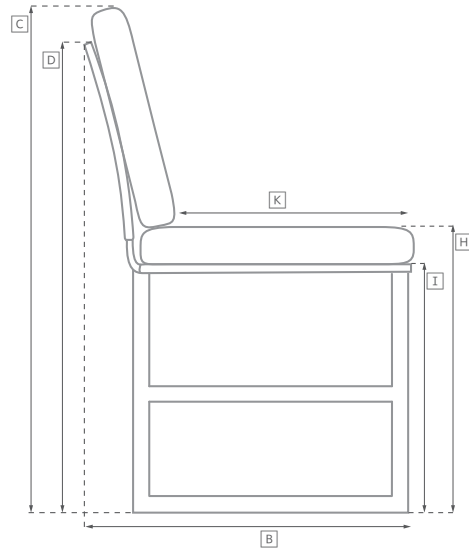

# MIRAMAR TEAK SEATING COLLECTION

All dimensions are given in inches. See the attached "Dimensions Diagram" sheet for more information on the keys used in this chart.

	OVERALL WIDTH A	OVERALL DEPTH B	OVERALL HEIGHT W/ CUSHION C	FRAME HEIGHT D	ARM HEIGHT E	ARM WIDTH F	FOOT HEIGHT G	SEAT HEIGHT W/ CUSHION H	SEAT HEIGHT (FLOOR TO FRAME) I	INSIDE SEAT WIDTH J	INSIDE SEAT DEPTH K	# OF BACK CUSHIONS	# OF SEAT CUSHIONS	WEIGHT
60" SOFA	60	35	35¾	32	20¾	2¾	6¾	17¾	9½	53½	27¾	2	1	
72" SOFA	72	35	35¾	32	20¾	2¾	6¾	17¾	9½	65¾	27¾	2	1	
84" SOFA	84	35	35¾	32	20¾	2¾	6¾	17¾	9½	77¾	27¾	2	1	
96" SOFA	96	35	35¾	32	20¾	2¾	6¾	17¾	9½	89¾	27¾	2	1	
108" SOFA	108	35	35¾	32	20¾	2¾	6¾	17¾	9½	101¾	27¾	2	1	
LOUNGE CHAIR	32	35	35¾	32	20¾	2¾	6¾	17¾	9½	25½	27¾	1	1	
SWIVEL LOUNGE CHAIR	32	35	35¾	32	20¾	2¾	1¾	17¾	9½	25½	27¾	1	1	
CHAISE	37	78¾	34½	17¾	17¾	3	6¾	14½	9½	34½	52¾	1	1	
OTTOMAN	32	27½	17	9½	NA	NA	6¾	17	9½	27¾	27¾	NA	1	
DINING SIDE CHAIR	18½	22	33	31¾	NA	NA	14¾	19	16½	18½	17¾	1	1	
DINING ARMCHAIR	22½	22	33	31¾	24½	1½	14¾	19	16½	18½	17¾	1	1	

# OUTDOOR SEATING DIMENSIONS DIAGRAM

See the "Dimensions Sheet" for the measurements that correspond with the letters below.

RH