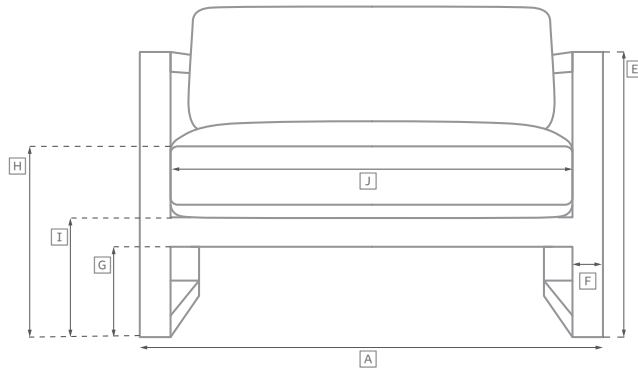

# MIRAMAR TEAK SEATING COLLECTION

All dimensions are given in inches. See the attached "Dimensions Diagram" sheet for more information on the keys used in this chart.

	OVERALL WIDTH A	OVERALL DEPTH B	OVERALL HEIGHT W/ CUSHION C	FRAME HEIGHT D	ARM HEIGHT E	ARM WIDTH F	FOOT HEIGHT G	SEAT HEIGHT W/ CUSHION H	SEAT HEIGHT (FLOOR TO FRAME) I	INSIDE SEAT WIDTH J	INSIDE SEAT DEPTH K	# OF BACK CUSHIONS	# OF SEAT CUSHIONS	WEIGHT
60" SOFA	60	35	35¾	32	20¾	2¾	6¾	17¾	9½	53½	27¾	2	1	
72" SOFA	72	35	35¾	32	20¾	2¾	6¾	17¾	9½	65¾	27¾	2	1	
84" SOFA	84	35	35¾	32	20¾	2¾	6¾	17¾	9½	77¾	27¾	2	1	
96" SOFA	96	35	35¾	32	20¾	2¾	6¾	17¾	9½	89¾	27¾	2	1	
108" SOFA	108	35	35¾	32	20¾	2¾	6¾	17¾	9½	101¾	27¾	2	1	
LOUNGE CHAIR	32	35	35¾	32	20¾	2¾	6¾	17¾	9½	25½	27¾	1	1	
SWIVEL LOUNGE CHAIR	32	35	35¾	32	20¾	2¾	1¾	17¾	9½	25½	27¾	1	1	
CHAISE	37	78¾	34½	17¾	17¾	3	6¾	14½	9½	34½	52¾	1	1	
OTTOMAN	32	27½	17	9½	NA	NA	6¾	17	9½	27¾	27¾	NA	1	
DINING SIDE CHAIR	18½	22	33	31¾	NA	NA	14¾	19	16½	18½	17¾	1	1	
DINING ARMCHAIR	22½	22	33	31¾	24½	1½	14¾	19	16½	18½	17¾	1	1	

# OUTDOOR SEATING DIMENSIONS DIAGRAM

See the "Dimensions Sheet" for the measurements that correspond with the letters below.

RH