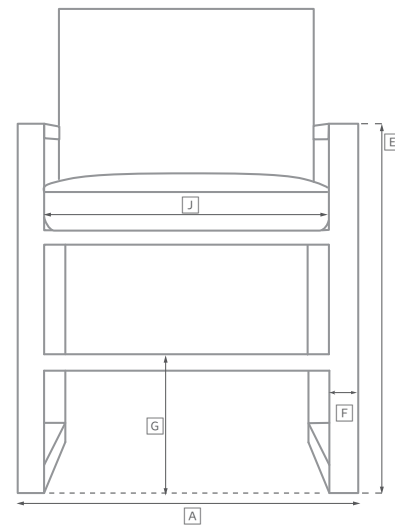

# MIRAMAR TEAK SEATING COLLECTION

All dimensions are given in inches. See the attached "Dimensions Diagram" sheet for more information on the keys used in this chart.

	OVERALL WIDTH A	OVERALL DEPTH B	OVERALL HEIGHT W/ CUSHION C	FRAME HEIGHT D	ARM HEIGHT E	ARM WIDTH F	FOOT HEIGHT G	SEAT HEIGHT W/ CUSHION H	SEAT HEIGHT (FLOOR TO FRAME) I	INSIDE SEAT WIDTH J	INSIDE SEAT DEPTH K	# OF BACK CUSHIONS	# OF SEAT CUSHIONS	WEIGHT
60" SOFA	60	35	35¾	32	20¾	2¾	6¾	17¾	9½	53½	27¾	2	1	
72" SOFA	72	35	35¾	32	20¾	2¾	6¾	17¾	9½	65¾	27¾	2	1	
84" SOFA	84	35	35¾	32	20¾	2¾	6¾	17¾	9½	77¾	27¾	2	1	
96" SOFA	96	35	35¾	32	20¾	2¾	6¾	17¾	9½	89¾	27¾	2	1	
108" SOFA	108	35	35¾	32	20¾	2¾	6¾	17¾	9½	101¾	27¾	2	1	
LOUNGE CHAIR	32	35	35¾	32	20¾	2¾	6¾	17¾	9½	25½	27¾	1	1	
SWIVEL LOUNGE CHAIR	32	35	35¾	32	20¾	2¾	1¾	17¾	9½	25½	27¾	1	1	
CHAISE	37	78¾	34½	17¾	17¾	3	6¾	14½	9½	34½	52¾	1	1	
OTTOMAN	32	27½	17	9½	NA	NA	6¾	17	9½	27¾	27¾	NA	1	
DINING SIDE CHAIR	18½	22	33	31¾	NA	NA	14¾	19	16½	18½	17¾	1	1	
DINING ARMCHAIR	22½	22	33	31¾	24½	1½	14¾	19	16½	18½	17¾	1	1	

# OUTDOOR SEATING DIMENSIONS DIAGRAM

See the "Dimensions Sheet" for the measurements that correspond with the letters below.

RH