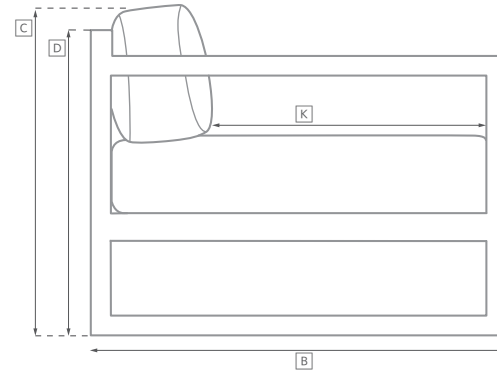

# MERIDA SEATING COLLECTION

All dimensions are given in inches. See the attached "Dimensions Diagram" sheet for more information on the keys used in this chart.

	OVERALL WIDTH A	OVERALL DEPTH B	OVERALL HEIGHT W/ CUSHION C	FRAME HEIGHT D	ARM HEIGHT E	ARM WIDTH F	FOOT HEIGHT G	SEAT HEIGHT W/ CUSHION H	SEAT HEIGHT (FLOOR TO FRAME) I	INSIDE SEAT WIDTH J	INSIDE SEAT DEPTH K	# OF BACK CUSHIONS	# OF SEAT CUSHIONS
72" SOFA	72	41	30	28	-	-	6½	15¼	9½	72	28	2	1
108" SOFA	108	41	30	28	-	-	6½	15¼	9½	108	28	3	1
LOUNGE CHAIR	35½	41	30	28	-	-	6½	15¼	9½	35½	28	1	1
OTTOMAN	35½	38½	15¼	9½	-	-	6½	15¼	9½	35½	38½	-	1
CHAISE	31½	78¾	29	27¾	-	-	1¼	9	7	31½	47¾	1	1
CORNER CHAIR	41	41	30	28	-	-	6½	15¼	9½	28	28	2	1
DINING SIDE CHAIR	21½	23½	32½	32½	-	-	-	19½	18	21½	16½	-	1
DINING ARMCHAIR	22	23½	32½	32½	26½	1¾	-	19½	18	18½	16½	-	1

# OUTDOOR SEATING DIMENSIONS DIAGRAM

See the "Dimensions Sheet" for the measurements that correspond with the letters below.

RH