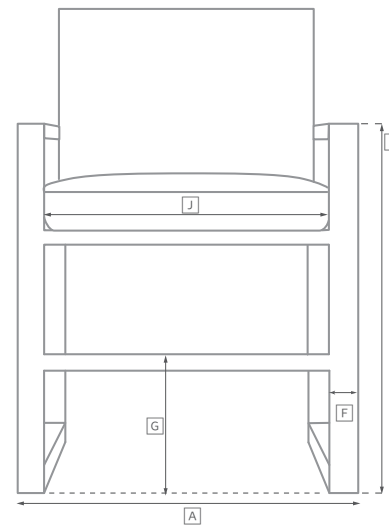

# MERIDA SEATING COLLECTION

All dimensions are given in inches. See the attached "Dimensions Diagram" sheet for more information on the keys used in this chart.

	OVERALL WIDTH A	OVERALL DEPTH B	OVERALL HEIGHT W/ CUSHION C	FRAME HEIGHT D	ARM HEIGHT E	ARM WIDTH F	FOOT HEIGHT G	SEAT HEIGHT W/ CUSHION H	SEAT HEIGHT (FLOOR TO FRAME) I	INSIDE SEAT WIDTH J	INSIDE SEAT DEPTH K	# OF BACK CUSHIONS	# OF SEAT CUSHIONS
72" SOFA	72	41	30	28	-	-	6½	15¼	9½	72	28	2	1
108" SOFA	108	41	30	28	-	-	6½	15¼	9½	108	28	3	1
LOUNGE CHAIR	35½	41	30	28	-	-	6½	15¼	9½	35½	28	1	1
OTTOMAN	35½	38½	15¼	9½	-	-	6½	15¼	9½	35½	38½	-	1
CHAISE	31½	78¾	29	27¾	-	-	1¼	9	7	31½	47¾	1	1
CORNER CHAIR	41	41	30	28	-	-	6½	15¼	9½	28	28	2	1
DINING SIDE CHAIR	21½	23½	32½	32½	-	-	-	19½	18	21½	16½	-	1
DINING ARMCHAIR	22	23½	32½	32½	26½	1¾	-	19½	18	18½	16½	-	1

# OUTDOOR SEATING DIMENSIONS DIAGRAM

See the "Dimensions Sheet" for the measurements that correspond with the letters below.

RH