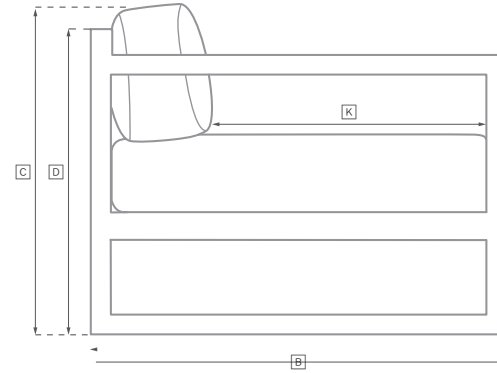

MARINO SEATING COLLECTION

All dimensions are given in inches. See the attached "Dimensions Diagram" sheet for more information on the keys used in this chart.

	OVERALL WIDTH A	OVERALL DEPTH B	OVERALL HEIGHT W/ CUSHION C	FRAME HEIGHT D	ARM HEIGHT E	ARM WIDTH F	FOOT HEIGHT G	SEAT HEIGHT W/ CUSHION H	SEAT HEIGHT (FLOOR TO FRAME) I	INSIDE SEAT WIDTH J	INSIDE SEAT DEPTH K	NUMBER OF BACK CUSHIONS	NUMBER OF SEAT CUSHIONS	WEIGHT
60" SOFA	60	33½	32	28	22	2¼	8¾	16½	11	56½	27¾	2	1	-
72" SOFA	72	33½	32	28	22	2¼	8¾	16½	11	67½	27¾	3	1	-
84" SOFA	84	33½	32	28	22	2¼	8¾	16½	11	79¾	27¾	3	1	-
96" SOFA	96	33½	32	28	22	2¼	8¾	16½	11	91¾	27¾	3	1	-
108" SOFA	108	33½	32	28	22	2¼	8¾	16½	11	103¾	27¾	3	1	-
LOUNGE CHAIR	33¾	33½	29¾	28	22	2¼	8¾	16½	11	27	27½	1	1	-
CHAISE	33¾	77¾	35	32¾	18¾	2½	6¾	16¾	11¾	28	41¾	1	1	-
OTTOMAN	29¾	27¾	16½	11	-	-	8½	16½	11	27	27	-	1	-
DINING SIDE CHAIR	20¾	24	-	30¾	-	-	15¾	19	17	20	19	1	1	-
DINING ARMCHAIR	27½	23	-	30¾	23¾	2¼	15¾	19	17	20	19	1	1	-

OUTDOOR SEATING DIMENSIONS DIAGRAM

See the "Dimensions Sheet" for the measurements that correspond with the letters below.

RH

OUTDOOR SEATING DIMENSIONS DIAGRAM

See the "Dimensions Sheet" for the measurements that correspond with the letters below.