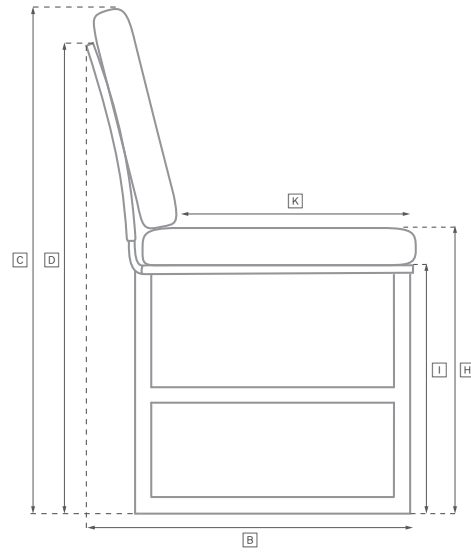

MARINO SEATING COLLECTION

All dimensions are given in inches. See the attached "Dimensions Diagram" sheet for more information on the keys used in this chart.

	OVERALL WIDTH A	OVERALL DEPTH B	OVERALL HEIGHT W/ CUSHION C	FRAME HEIGHT D	ARM HEIGHT E	ARM WIDTH F	FOOT HEIGHT G	SEAT HEIGHT W/ CUSHION H	SEAT HEIGHT (FLOOR TO FRAME) I	INSIDE SEAT WIDTH J	INSIDE SEAT DEPTH K	NUMBER OF BACK CUSHIONS	NUMBER OF SEAT CUSHIONS	WEIGHT
60" SOFA	60	33½	32	28	22	2¼	8¾	16½	11	56½	27¾	2	1	-
72" SOFA	72	33½	32	28	22	2¼	8¾	16½	11	67½	27¾	3	1	-
84" SOFA	84	33½	32	28	22	2¼	8¾	16½	11	79¾	27¾	3	1	-
96" SOFA	96	33½	32	28	22	2¼	8¾	16½	11	91¾	27¾	3	1	-
108" SOFA	108	33½	32	28	22	2¼	8¾	16½	11	103¾	27¾	3	1	-
LOUNGE CHAIR	33¾	33½	29¾	28	22	2¼	8¾	16½	11	27	27½	1	1	-
CHAISE	33¾	77¾	35	32¾	18¾	2½	6¾	16¾	11¾	28	41¾	1	1	-
OTTOMAN	29¾	27¾	16½	11	-	-	8½	16½	11	27	27	-	1	-
DINING SIDE CHAIR	20¾	24	-	30¾	-	-	15¾	19	17	20	19	1	1	-
DINING ARMCHAIR	27½	23	-	30¾	23¾	2¼	15¾	19	17	20	19	1	1	-

OUTDOOR SEATING DIMENSIONS DIAGRAM

See the "Dimensions Sheet" for the measurements that correspond with the letters below.

RH

OUTDOOR SEATING DIMENSIONS DIAGRAM

See the "Dimensions Sheet" for the measurements that correspond with the letters below.