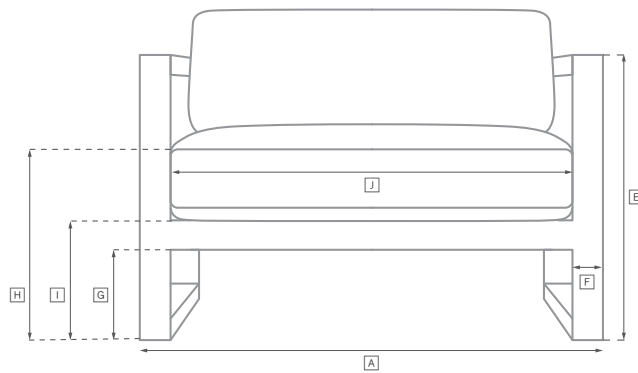

MARINO SEATING COLLECTION

All dimensions are given in inches. See the attached "Dimensions Diagram" sheet for more information on the keys used in this chart.

	OVERALL WIDTH A	OVERALL DEPTH B	OVERALL HEIGHT W/ CUSHION C	FRAME HEIGHT D	ARM HEIGHT E	ARM WIDTH F	FOOT HEIGHT G	SEAT HEIGHT W/ CUSHION H	SEAT HEIGHT (FLOOR TO FRAME) I	INSIDE SEAT WIDTH J	INSIDE SEAT DEPTH K	NUMBER OF BACK CUSHIONS	NUMBER OF SEAT CUSHIONS	WEIGHT
60" SOFA	60	33½	32	28	22	2¼	8¾	16½	11	56½	27¾	2	1	-
72" SOFA	72	33½	32	28	22	2¼	8¾	16½	11	67½	27¾	3	1	-
84" SOFA	84	33½	32	28	22	2¼	8¾	16½	11	79¾	27¾	3	1	-
96" SOFA	96	33½	32	28	22	2¼	8¾	16½	11	91¾	27¾	3	1	-
108" SOFA	108	33½	32	28	22	2¼	8¾	16½	11	103¾	27¾	3	1	-
LOUNGE CHAIR	33¾	33½	29¾	28	22	2¼	8¾	16½	11	27	27½	1	1	-
CHAISE	33¾	77¾	35	32¾	18¾	2½	6¾	16¾	11¾	28	41¾	1	1	-
OTTOMAN	29¾	27¾	16½	11	-	-	8½	16½	11	27	27	-	1	-
DINING SIDE CHAIR	20¾	24	-	30¾	-	-	15¾	19	17	20	19	1	1	-
DINING ARMCHAIR	27½	23	-	30¾	23¾	2¼	15¾	19	17	20	19	1	1	-

OUTDOOR SEATING DIMENSIONS DIAGRAM

See the "Dimensions Sheet" for the measurements that correspond with the letters below.

RH

OUTDOOR SEATING DIMENSIONS DIAGRAM

See the "Dimensions Sheet" for the measurements that correspond with the letters below.