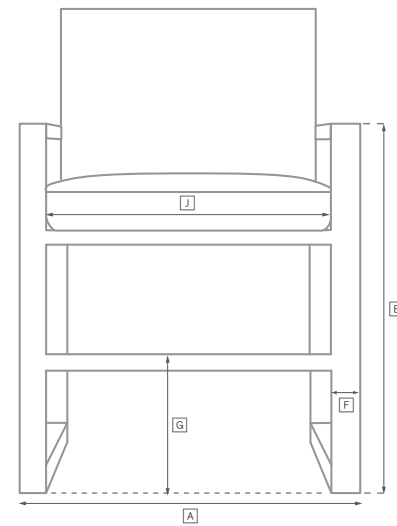

MARINO SEATING COLLECTION

All dimensions are given in inches. See the attached "Dimensions Diagram" sheet for more information on the keys used in this chart.

	OVERALL WIDTH A	OVERALL DEPTH B	OVERALL HEIGHT W/ CUSHION C	FRAME HEIGHT D	ARM HEIGHT E	ARM WIDTH F	FOOT HEIGHT G	SEAT HEIGHT W/ CUSHION H	SEAT HEIGHT (FLOOR TO FRAME) I	INSIDE SEAT WIDTH J	INSIDE SEAT DEPTH K	NUMBER OF BACK CUSHIONS	NUMBER OF SEAT CUSHIONS	WEIGHT
60" SOFA	60	33½	32	28	22	2¼	8¾	16½	11	56½	27¾	2	1	-
72" SOFA	72	33½	32	28	22	2¼	8¾	16½	11	67½	27¾	3	1	-
84" SOFA	84	33½	32	28	22	2¼	8¾	16½	11	79¾	27¾	3	1	-
96" SOFA	96	33½	32	28	22	2¼	8¾	16½	11	91¾	27¾	3	1	-
108" SOFA	108	33½	32	28	22	2¼	8¾	16½	11	103¾	27¾	3	1	-
LOUNGE CHAIR	33¾	33½	29¾	28	22	2¼	8¾	16½	11	27	27½	1	1	-
CHAISE	33¾	77¾	35	32¾	18¾	2½	6¾	16¾	11¾	28	41¾	1	1	-
OTTOMAN	29¾	27¾	16½	11	-	-	8½	16½	11	27	27	-	1	-
DINING SIDE CHAIR	20¾	24	-	30¾	-	-	15¾	19	17	20	19	1	1	-
DINING ARMCHAIR	27½	23	-	30¾	23¾	2¼	15¾	19	17	20	19	1	1	-

OUTDOOR SEATING DIMENSIONS DIAGRAM

See the "Dimensions Sheet" for the measurements that correspond with the letters below.

RH

OUTDOOR SEATING DIMENSIONS DIAGRAM

See the "Dimensions Sheet" for the measurements that correspond with the letters below.