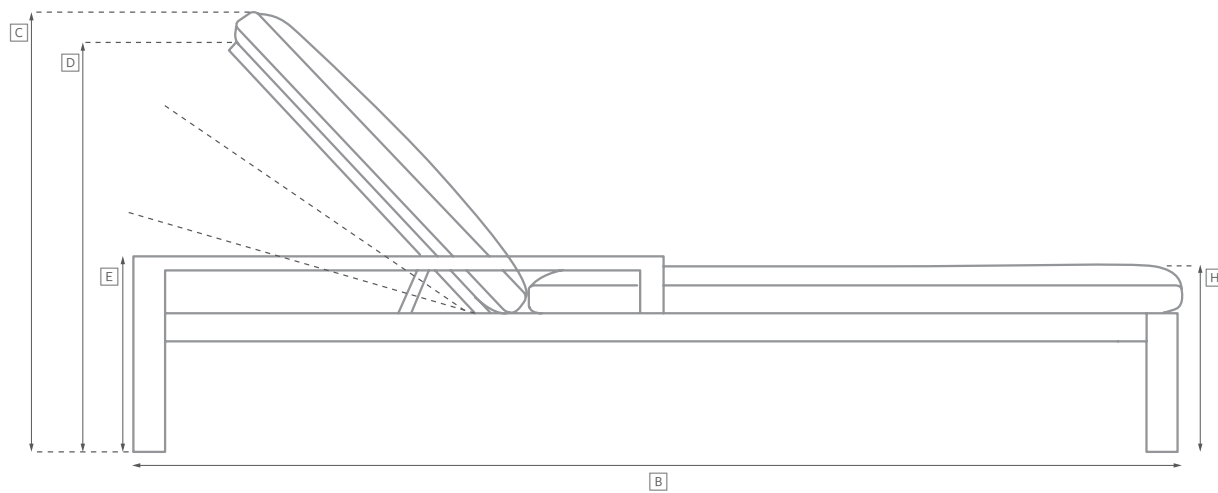

MARBELLA ALUMINUM SEATING COLLECTION

All dimensions are given in inches. See the attached "Dimensions Diagram" sheet for more information on the keys used in this chart.

	OVERALL WIDTH A	OVERALL DEPTH B	OVERALL HEIGHT W/ CUSHION C	FRAME HEIGHT D	ARM HEIGHT E	ARM WIDTH F	FOOT HEIGHT G	SEAT HEIGHT W/ CUSHION H	SEAT HEIGHT (FLOOR TO FRAME) I	INSIDE SEAT WIDTH J	INSIDE SEAT DEPTH K	# OF BACK CUSHIONS	# OF SEAT CUSHIONS
LUXE THREE-SEAT RIGHT-ARM RETURN SOFA	91	35	27	26½	19½	5½	1	14	9	88½	29½	3	1
CLASSIC FOUR-SEAT LEFT-ARM RETURN SOFA	116¾	32¾	25	24½	18	5½	1	13	8	107¾	27¾	3	1
LUXE FOUR-SEAT LEFT-ARM RETURN SOFA	118½	35	27	26½	19½	5½	1	14	9	107½	29½	3	1
CLASSIC FOUR-SEAT RIGHT-ARM RETURN SOFA	116¾	32¾	25	24½	18	5½	1	13	8	107¾	27¾	3	1
LUXE FOUR-SEAT RIGHT-ARM RETURN SOFA	118½	35	27	26½	19½	5½	1	14	9	107½	29½	3	1
CLASSIC LEFT-ARM CHAISE	31½	64½	25	24½	18	5½	1	13	8	26	59	1	1
LUXE LEFT-ARM CHAISE	34	72	27	26½	19½	5½	1	14	9	28½	66½	1	1
CLASSIC RIGHT-ARM CHAISE	31½	64½	25	24½	18	5½	1	13	8	26	59	1	1
LUXE RIGHT-ARM CHAISE	34	72	27	26½	19½	5½	1	14	9	28½	66½	1	1
SIDE CHAIR	21	23	32	32	-	-	13½	18½	17	21	18½	0	1
ARMCHAIR	26	23	32	32	23½	3½	13½	18½	17	19	18½	0	1
BARSTOOL	18	20½	40	40	-	-	10	31½	30	18	17	0	1
COUNTER STOOL	18	20½	36	36	-	-	8¾	27½	26	18	17	0	1

OUTDOOR SEATING DIMENSIONS DIAGRAM

See the "Dimensions Sheet" for the measurements that correspond with the letters below.

RH

OUTDOOR SEATING DIMENSIONS DIAGRAM

See the "Dimensions Sheet" for the measurements that correspond with the letters below.

RH

When configuring a sectional, please choose either Luxe or Classic depth for all components.

LEFT-ARM SOFA CHAISE SECTIONAL

89" Classic Left-Arm Sofa Chaise: 89" w x 64½" d x 24½" h Overall
 96" Luxe Left-Arm Sofa Chaise: 95½" w x 72" d x 26¼" h Overall