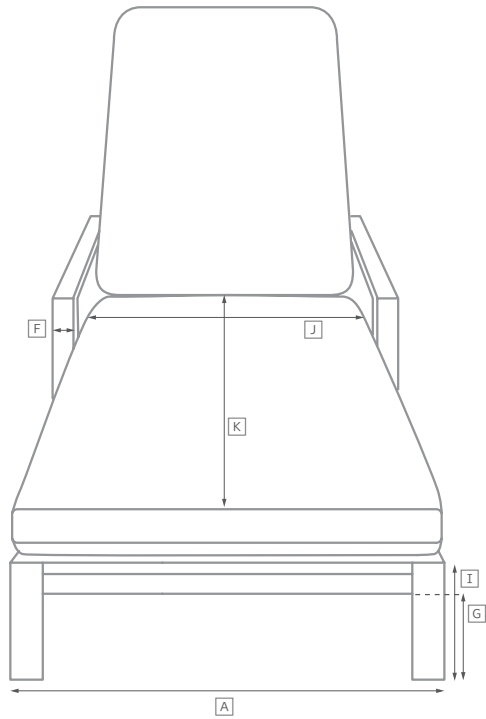

MARBELLA ALUMINUM SEATING COLLECTION

All dimensions are given in inches. See the attached "Dimensions Diagram" sheet for more information on the keys used in this chart.

	OVERALL WIDTH A	OVERALL DEPTH B	OVERALL HEIGHT W/ CUSHION C	FRAME HEIGHT D	ARM HEIGHT E	ARM WIDTH F	FOOT HEIGHT G	SEAT HEIGHT W/ CUSHION H	SEAT HEIGHT (FLOOR TO FRAME) I	INSIDE SEAT WIDTH J	INSIDE SEAT DEPTH K	# OF BACK CUSHIONS	# OF SEAT CUSHIONS
LUXE THREE-SEAT RIGHT-ARM RETURN SOFA	91	35	27	26½	19½	5½	1	14	9	88½	29½	3	1
CLASSIC FOUR-SEAT LEFT-ARM RETURN SOFA	116¾	32¾	25	24½	18	5½	1	13	8	107¾	27¾	3	1
LUXE FOUR-SEAT LEFT-ARM RETURN SOFA	118½	35	27	26½	19½	5½	1	14	9	107½	29½	3	1
CLASSIC FOUR-SEAT RIGHT-ARM RETURN SOFA	116¾	32¾	25	24½	18	5½	1	13	8	107¾	27¾	3	1
LUXE FOUR-SEAT RIGHT-ARM RETURN SOFA	118½	35	27	26½	19½	5½	1	14	9	107½	29½	3	1
CLASSIC LEFT-ARM CHAISE	31½	64½	25	24½	18	5½	1	13	8	26	59	1	1
LUXE LEFT-ARM CHAISE	34	72	27	26½	19½	5½	1	14	9	28½	66½	1	1
CLASSIC RIGHT-ARM CHAISE	31½	64½	25	24½	18	5½	1	13	8	26	59	1	1
LUXE RIGHT-ARM CHAISE	34	72	27	26½	19½	5½	1	14	9	28½	66½	1	1
SIDE CHAIR	21	23	32	32	-	-	13½	18½	17	21	18½	0	1
ARMCHAIR	26	23	32	32	23½	3½	13½	18½	17	19	18½	0	1
BARSTOOL	18	20½	40	40	-	-	10	31½	30	18	17	0	1
COUNTER STOOL	18	20½	36	36	-	-	8¾	27½	26	18	17	0	1

OUTDOOR SEATING DIMENSIONS DIAGRAM

See the "Dimensions Sheet" for the measurements that correspond with the letters below.

RH

OUTDOOR SEATING DIMENSIONS DIAGRAM

See the "Dimensions Sheet" for the measurements that correspond with the letters below.

RH

When configuring a sectional, please choose either Luxe or Classic depth for all components.

LEFT-ARM SOFA CHAISE SECTIONAL

89" Classic Left-Arm Sofa Chaise: 89" w x 64½" d x 24½" h Overall
 96" Luxe Left-Arm Sofa Chaise: 95½" w x 72" d x 26¼" h Overall