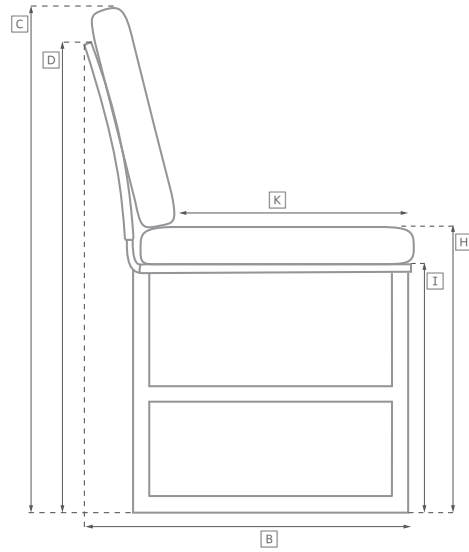

MARBELLA ALUMINUM SEATING COLLECTION

All dimensions are given in inches. See the attached "Dimensions Diagram" sheet for more information on the keys used in this chart.

	OVERALL WIDTH A	OVERALL DEPTH B	OVERALL HEIGHT W/ CUSHION C	FRAME HEIGHT D	ARM HEIGHT E	ARM WIDTH F	FOOT HEIGHT G	SEAT HEIGHT W/ CUSHION H	SEAT HEIGHT (FLOOR TO FRAME) I	INSIDE SEAT WIDTH J	INSIDE SEAT DEPTH K	# OF BACK CUSHIONS	# OF SEAT CUSHIONS
LUXE THREE-SEAT RIGHT-ARM RETURN SOFA	91	35	27	26½	19½	5½	1	14	9	88½	29½	3	1
CLASSIC FOUR-SEAT LEFT-ARM RETURN SOFA	116¾	32¾	25	24½	18	5½	1	13	8	107¾	27¾	3	1
LUXE FOUR-SEAT LEFT-ARM RETURN SOFA	118½	35	27	26½	19½	5½	1	14	9	107½	29½	3	1
CLASSIC FOUR-SEAT RIGHT-ARM RETURN SOFA	116¾	32¾	25	24½	18	5½	1	13	8	107¾	27¾	3	1
LUXE FOUR-SEAT RIGHT-ARM RETURN SOFA	118½	35	27	26½	19½	5½	1	14	9	107½	29½	3	1
CLASSIC LEFT-ARM CHAISE	31½	64½	25	24½	18	5½	1	13	8	26	59	1	1
LUXE LEFT-ARM CHAISE	34	72	27	26½	19½	5½	1	14	9	28½	66½	1	1
CLASSIC RIGHT-ARM CHAISE	31½	64½	25	24½	18	5½	1	13	8	26	59	1	1
LUXE RIGHT-ARM CHAISE	34	72	27	26½	19½	5½	1	14	9	28½	66½	1	1
SIDE CHAIR	21	23	32	32	-	-	13½	18½	17	21	18½	0	1
ARMCHAIR	26	23	32	32	23½	3½	13½	18½	17	19	18½	0	1
BARSTOOL	18	20½	40	40	-	-	10	31½	30	18	17	0	1
COUNTER STOOL	18	20½	36	36	-	-	8¾	27½	26	18	17	0	1

OUTDOOR SEATING DIMENSIONS DIAGRAM

See the "Dimensions Sheet" for the measurements that correspond with the letters below.

RH