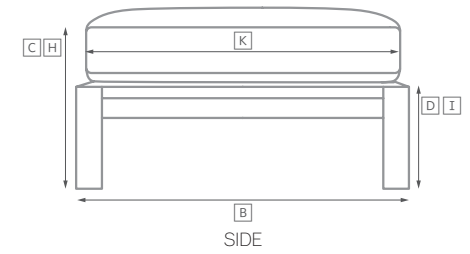

MARBELLA ALUMINUM SEATING COLLECTION

All dimensions are given in inches. See the attached "Dimensions Diagram" sheet for more information on the keys used in this chart.

	OVERALL WIDTH A	OVERALL DEPTH B	OVERALL HEIGHT W/ CUSHION C	FRAME HEIGHT D	ARM HEIGHT E	ARM WIDTH F	FOOT HEIGHT G	SEAT HEIGHT W/ CUSHION H	SEAT HEIGHT (FLOOR TO FRAME) I	INSIDE SEAT WIDTH J	INSIDE SEAT DEPTH K	# OF BACK CUSHIONS	# OF SEAT CUSHIONS
LUXE THREE-SEAT RIGHT-ARM RETURN SOFA	91	35	27	26½	19½	5½	1	14	9	88½	29½	3	1
CLASSIC FOUR-SEAT LEFT-ARM RETURN SOFA	116¾	32¾	25	24½	18	5½	1	13	8	107¾	27¾	3	1
LUXE FOUR-SEAT LEFT-ARM RETURN SOFA	118½	35	27	26½	19½	5½	1	14	9	107½	29½	3	1
CLASSIC FOUR-SEAT RIGHT-ARM RETURN SOFA	116¾	32¾	25	24½	18	5½	1	13	8	107¾	27¾	3	1
LUXE FOUR-SEAT RIGHT-ARM RETURN SOFA	118½	35	27	26½	19½	5½	1	14	9	107½	29½	3	1
CLASSIC LEFT-ARM CHAISE	31½	64½	25	24½	18	5½	1	13	8	26	59	1	1
LUXE LEFT-ARM CHAISE	34	72	27	26½	19½	5½	1	14	9	28½	66½	1	1
CLASSIC RIGHT-ARM CHAISE	31½	64½	25	24½	18	5½	1	13	8	26	59	1	1
LUXE RIGHT-ARM CHAISE	34	72	27	26½	19½	5½	1	14	9	28½	66½	1	1
SIDE CHAIR	21	23	32	32	-	-	13½	18½	17	21	18½	0	1
ARMCHAIR	26	23	32	32	23½	3½	13½	18½	17	19	18½	0	1
BARSTOOL	18	20½	40	40	-	-	10	31½	30	18	17	0	1
COUNTER STOOL	18	20½	36	36	-	-	8¾	27½	26	18	17	0	1

OUTDOOR SEATING DIMENSIONS DIAGRAM

See the "Dimensions Sheet" for the measurements that correspond with the letters below.

RH

OUTDOOR SEATING DIMENSIONS DIAGRAM

See the "Dimensions Sheet" for the measurements that correspond with the letters below.

RH

When configuring a sectional, please choose either Luxe or Classic depth for all components.

LEFT-ARM SOFA CHAISE SECTIONAL

89" Classic Left-Arm Sofa Chaise: 89" w x 64½" d x 24½" h Overall
 96" Luxe Left-Arm Sofa Chaise: 95½" w x 72" d x 26¼" h Overall