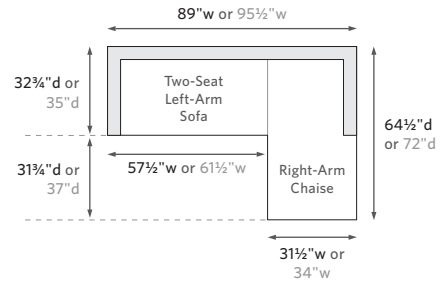

MARBELLA ALUMINUM SEATING COLLECTION

All dimensions are given in inches. See the attached "Dimensions Diagram" sheet for more information on the keys used in this chart.

	OVERALL WIDTH A	OVERALL DEPTH B	OVERALL HEIGHT W/ CUSHION C	FRAME HEIGHT D	ARM HEIGHT E	ARM WIDTH F	FOOT HEIGHT G	SEAT HEIGHT W/ CUSHION H	SEAT HEIGHT (FLOOR TO FRAME) I	INSIDE SEAT WIDTH J	INSIDE SEAT DEPTH K	# OF BACK CUSHIONS	# OF SEAT CUSHIONS
LUXE THREE-SEAT RIGHT-ARM RETURN SOFA	91	35	27	26½	19½	5½	1	14	9	88½	29½	3	1
CLASSIC FOUR-SEAT LEFT-ARM RETURN SOFA	116¾	32¾	25	24½	18	5½	1	13	8	107¾	27¾	3	1
LUXE FOUR-SEAT LEFT-ARM RETURN SOFA	118½	35	27	26½	19½	5½	1	14	9	107½	29½	3	1
CLASSIC FOUR-SEAT RIGHT-ARM RETURN SOFA	116¾	32¾	25	24½	18	5½	1	13	8	107¾	27¾	3	1
LUXE FOUR-SEAT RIGHT-ARM RETURN SOFA	118½	35	27	26½	19½	5½	1	14	9	107½	29½	3	1
CLASSIC LEFT-ARM CHAISE	31½	64½	25	24½	18	5½	1	13	8	26	59	1	1
LUXE LEFT-ARM CHAISE	34	72	27	26½	19½	5½	1	14	9	28½	66½	1	1
CLASSIC RIGHT-ARM CHAISE	31½	64½	25	24½	18	5½	1	13	8	26	59	1	1
LUXE RIGHT-ARM CHAISE	34	72	27	26½	19½	5½	1	14	9	28½	66½	1	1
SIDE CHAIR	21	23	32	32	-	-	13½	18½	17	21	18½	0	1
ARMCHAIR	26	23	32	32	23½	3½	13½	18½	17	19	18½	0	1
BARSTOOL	18	20½	40	40	-	-	10	31½	30	18	17	0	1
COUNTER STOOL	18	20½	36	36	-	-	8¾	27½	26	18	17	0	1

RH

When configuring a sectional, please choose either Luxe or Classic depth for all components.

LEFT-ARM SOFA CHAISE SECTIONAL

89" Classic Left-Arm Sofa Chaise: 89" w x 64½" d x 24½" h Overall
 96" Luxe Left-Arm Sofa Chaise: 95½" w x 72" d x 26¼" h Overall

RIGHT-ARM SOFA CHAISE SECTIONAL

89" Classic Right-Arm Sofa Chaise: 89" w x 64½" d x 24½" h Overall
 96" Luxe Right-Arm Sofa Chaise: 95½" w x 72" d x 26¼" h Overall

LEFT-ARM L-SECTIONAL

116" Classic Left-Arm L-Sectional: 116¼" w x 90¼" d x 24½" h Overall
 119" Luxe Left-Arm L-Sectional: 118½" w x 96½" d x 26¼" h Overall