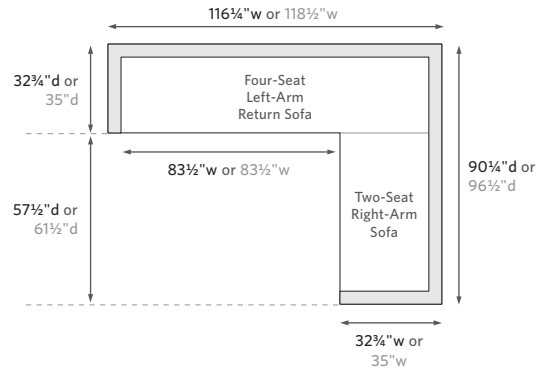

RH

When configuring a sectional, please choose either Luxe or Classic depth for all components.

LEFT-ARM SOFA CHAISE SECTIONAL

89" Classic Left-Arm Sofa Chaise: 89" w x 64½" d x 24½" h Overall
 96" Luxe Left-Arm Sofa Chaise: 95½" w x 72" d x 26¼" h Overall

RIGHT-ARM SOFA CHAISE SECTIONAL

89" Classic Right-Arm Sofa Chaise: 89" w x 64½" d x 24½" h Overall
 96" Luxe Right-Arm Sofa Chaise: 95½" w x 72" d x 26¼" h Overall

LEFT-ARM L-SECTIONAL

116" Classic Left-Arm L-Sectional: 116¼" w x 90¼" d x 24½" h Overall
 119" Luxe Left-Arm L-Sectional: 118½" w x 96½" d x 26¼" h Overall

RIGHT-ARM L-SECTIONAL

116" Classic Right-Arm L-Sectional: 116¼" w x 90¼" d x 24½" h Overall
 119" Luxe Right-Arm L-Sectional: 118½" w x 96½" d x 26¼" h Overall

U-SOFA SECTIONAL

118" Classic U-Sofa Sectional: 117½" w x 116¼" d x 24½" h Overall
 126" Luxe U-Sofa Sectional: 126" w x 118½" d x 26¼" h Overall

U-CHAISE SECTIONAL

115" Classic U-Chaise Sectional: 115" w x 64½" d x 24½" h Overall
 124" Luxe U-Chaise Sectional: 124" w x 72" d x 26¼" h Overall

LEFT-ARM CORNER SECTIONAL

90" Classic Left-Arm Corner Sectional: 90¼" w x 90¼" d x 24½" h Overall
 95" Luxe Left-Arm Corner Sectional: 91" w x 96½" d x 26¼" h Overall