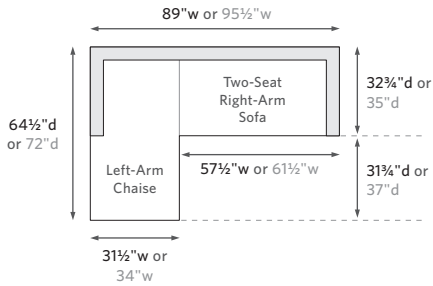

MARBELLA ALUMINUM SEATING COLLECTION

All dimensions are given in inches. See the attached "Dimensions Diagram" sheet for more information on the keys used in this chart.

	OVERALL WIDTH A	OVERALL DEPTH B	OVERALL HEIGHT W/ CUSHION C	FRAME HEIGHT D	ARM HEIGHT E	ARM WIDTH F	FOOT HEIGHT G	SEAT HEIGHT W/ CUSHION H	SEAT HEIGHT (FLOOR TO FRAME) I	INSIDE SEAT WIDTH J	INSIDE SEAT DEPTH K	# OF BACK CUSHIONS	# OF SEAT CUSHIONS
LUXE THREE-SEAT RIGHT-ARM RETURN SOFA	91	35	27	26½	19½	5½	1	14	9	88½	29½	3	1
CLASSIC FOUR-SEAT LEFT-ARM RETURN SOFA	116¾	32¾	25	24½	18	5½	1	13	8	107¾	27¾	3	1
LUXE FOUR-SEAT LEFT-ARM RETURN SOFA	118½	35	27	26½	19½	5½	1	14	9	107½	29½	3	1
CLASSIC FOUR-SEAT RIGHT-ARM RETURN SOFA	116¾	32¾	25	24½	18	5½	1	13	8	107¾	27¾	3	1
LUXE FOUR-SEAT RIGHT-ARM RETURN SOFA	118½	35	27	26½	19½	5½	1	14	9	107½	29½	3	1
CLASSIC LEFT-ARM CHAISE	31½	64½	25	24½	18	5½	1	13	8	26	59	1	1
LUXE LEFT-ARM CHAISE	34	72	27	26½	19½	5½	1	14	9	28½	66½	1	1
CLASSIC RIGHT-ARM CHAISE	31½	64½	25	24½	18	5½	1	13	8	26	59	1	1
LUXE RIGHT-ARM CHAISE	34	72	27	26½	19½	5½	1	14	9	28½	66½	1	1
SIDE CHAIR	21	23	32	32	-	-	13½	18½	17	21	18½	0	1
ARMCHAIR	26	23	32	32	23½	3½	13½	18½	17	19	18½	0	1
BARSTOOL	18	20½	40	40	-	-	10	31½	30	18	17	0	1
COUNTER STOOL	18	20½	36	36	-	-	8¾	27½	26	18	17	0	1

OUTDOOR SEATING DIMENSIONS DIAGRAM

See the "Dimensions Sheet" for the measurements that correspond with the letters below.

RH

OUTDOOR SEATING DIMENSIONS DIAGRAM

See the "Dimensions Sheet" for the measurements that correspond with the letters below.

RH

When configuring a sectional, please choose either Luxe or Classic depth for all components.

LEFT-ARM SOFA CHAISE SECTIONAL

89" Classic Left-Arm Sofa Chaise: 89" w x 64½" d x 24½" h Overall
 96" Luxe Left-Arm Sofa Chaise: 95½" w x 72" d x 26¼" h Overall