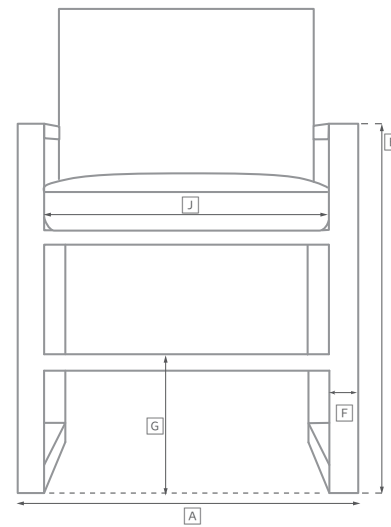

MARBELLA ALUMINUM SEATING COLLECTION

All dimensions are given in inches. See the attached "Dimensions Diagram" sheet for more information on the keys used in this chart.

	OVERALL WIDTH A	OVERALL DEPTH B	OVERALL HEIGHT W/ CUSHION C	FRAME HEIGHT D	ARM HEIGHT E	ARM WIDTH F	FOOT HEIGHT G	SEAT HEIGHT W/ CUSHION H	SEAT HEIGHT (FLOOR TO FRAME) I	INSIDE SEAT WIDTH J	INSIDE SEAT DEPTH K	# OF BACK CUSHIONS	# OF SEAT CUSHIONS
LUXE THREE-SEAT RIGHT-ARM RETURN SOFA	91	35	27	26½	19½	5½	1	14	9	88½	29½	3	1
CLASSIC FOUR-SEAT LEFT-ARM RETURN SOFA	116¾	32¾	25	24½	18	5½	1	13	8	107¾	27¾	3	1
LUXE FOUR-SEAT LEFT-ARM RETURN SOFA	118½	35	27	26½	19½	5½	1	14	9	107½	29½	3	1
CLASSIC FOUR-SEAT RIGHT-ARM RETURN SOFA	116¾	32¾	25	24½	18	5½	1	13	8	107¾	27¾	3	1
LUXE FOUR-SEAT RIGHT-ARM RETURN SOFA	118½	35	27	26½	19½	5½	1	14	9	107½	29½	3	1
CLASSIC LEFT-ARM CHAISE	31½	64½	25	24½	18	5½	1	13	8	26	59	1	1
LUXE LEFT-ARM CHAISE	34	72	27	26½	19½	5½	1	14	9	28½	66½	1	1
CLASSIC RIGHT-ARM CHAISE	31½	64½	25	24½	18	5½	1	13	8	26	59	1	1
LUXE RIGHT-ARM CHAISE	34	72	27	26½	19½	5½	1	14	9	28½	66½	1	1
SIDE CHAIR	21	23	32	32	-	-	13½	18½	17	21	18½	0	1
ARMCHAIR	26	23	32	32	23½	3½	13½	18½	17	19	18½	0	1
BARSTOOL	18	20½	40	40	-	-	10	31½	30	18	17	0	1
COUNTER STOOL	18	20½	36	36	-	-	8¾	27½	26	18	17	0	1

OUTDOOR SEATING DIMENSIONS DIAGRAM

See the "Dimensions Sheet" for the measurements that correspond with the letters below.

RH