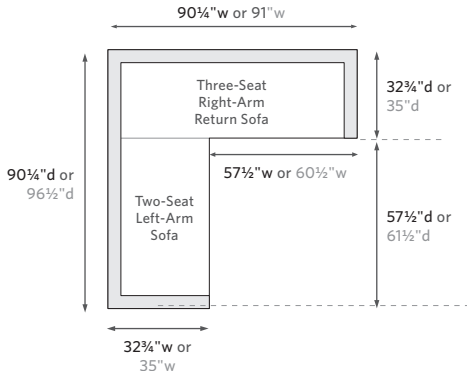

RH

When configuring a sectional, please choose either Luxe or Classic depth for all components.

LEFT-ARM SOFA CHAISE SECTIONAL

89" Classic Left-Arm Sofa Chaise: 89" w x 64½" d x 24½" h Overall
 96" Luxe Left-Arm Sofa Chaise: 95½" w x 72" d x 26¼" h Overall

RIGHT-ARM SOFA CHAISE SECTIONAL

89" Classic Right-Arm Sofa Chaise: 89" w x 64½" d x 24½" h Overall
 96" Luxe Right-Arm Sofa Chaise: 95½" w x 72" d x 26¼" h Overall

LEFT-ARM L-SECTIONAL

116" Classic Left-Arm L-Sectional: 116¼" w x 90¼" d x 24½" h Overall
 119" Luxe Left-Arm L-Sectional: 118½" w x 96½" d x 26¼" h Overall

RIGHT-ARM L-SECTIONAL

116" Classic Right-Arm L-Sectional: 116¼" w x 90¼" d x 24½" h Overall
 119" Luxe Right-Arm L-Sectional: 118½" w x 96½" d x 26¼" h Overall

U-SOFA SECTIONAL

118" Classic U-Sofa Sectional: 117½" w x 116¼" d x 24½" h Overall
 126" Luxe U-Sofa Sectional: 126" w x 118½" d x 26¼" h Overall

U-CHAISE SECTIONAL

115" Classic U-Chaise Sectional: 115" w x 64½" d x 24½" h Overall
 124" Luxe U-Chaise Sectional: 124" w x 72" d x 26¼" h Overall

LEFT-ARM CORNER SECTIONAL

90" Classic Left-Arm Corner Sectional: 90¼" w x 90¼" d x 24½" h Overall
 95" Luxe Left-Arm Corner Sectional: 91" w x 96½" d x 26¼" h Overall