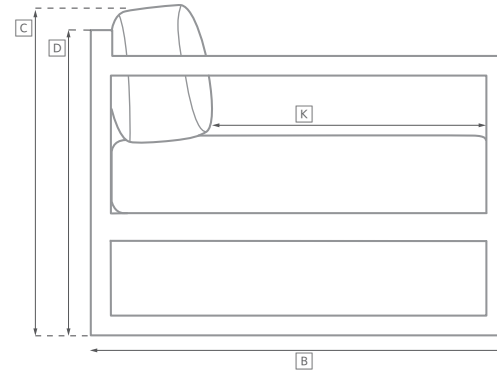

MARBELLA ALUMINUM SEATING COLLECTION

All dimensions are given in inches. See the attached "Dimensions Diagram" sheet for more information on the keys used in this chart.

	OVERALL WIDTH A	OVERALL DEPTH B	OVERALL HEIGHT W/ CUSHION C	FRAME HEIGHT D	ARM HEIGHT E	ARM WIDTH F	FOOT HEIGHT G	SEAT HEIGHT W/ CUSHION H	SEAT HEIGHT (FLOOR TO FRAME) I	INSIDE SEAT WIDTH J	INSIDE SEAT DEPTH K	# OF BACK CUSHIONS	# OF SEAT CUSHIONS
LUXE THREE-SEAT RIGHT-ARM RETURN SOFA	91	35	27	26½	19½	5½	1	14	9	88½	29½	3	1
CLASSIC FOUR-SEAT LEFT-ARM RETURN SOFA	116¾	32¾	25	24½	18	5½	1	13	8	107¾	27¾	3	1
LUXE FOUR-SEAT LEFT-ARM RETURN SOFA	118½	35	27	26½	19½	5½	1	14	9	107½	29½	3	1
CLASSIC FOUR-SEAT RIGHT-ARM RETURN SOFA	116¾	32¾	25	24½	18	5½	1	13	8	107¾	27¾	3	1
LUXE FOUR-SEAT RIGHT-ARM RETURN SOFA	118½	35	27	26½	19½	5½	1	14	9	107½	29½	3	1
CLASSIC LEFT-ARM CHAISE	31½	64½	25	24½	18	5½	1	13	8	26	59	1	1
LUXE LEFT-ARM CHAISE	34	72	27	26½	19½	5½	1	14	9	28½	66½	1	1
CLASSIC RIGHT-ARM CHAISE	31½	64½	25	24½	18	5½	1	13	8	26	59	1	1
LUXE RIGHT-ARM CHAISE	34	72	27	26½	19½	5½	1	14	9	28½	66½	1	1
SIDE CHAIR	21	23	32	32	-	-	13½	18½	17	21	18½	0	1
ARMCHAIR	26	23	32	32	23½	3½	13½	18½	17	19	18½	0	1
BARSTOOL	18	20½	40	40	-	-	10	31½	30	18	17	0	1
COUNTER STOOL	18	20½	36	36	-	-	8¾	27½	26	18	17	0	1

OUTDOOR SEATING DIMENSIONS DIAGRAM

See the "Dimensions Sheet" for the measurements that correspond with the letters below.

RH