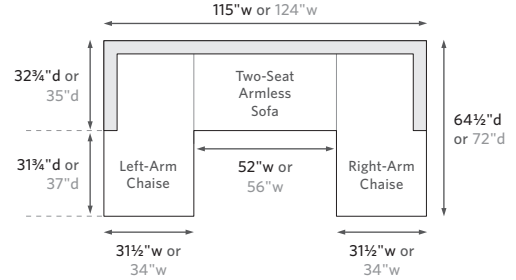

RIGHT-ARM SOFA CHAISE SECTIONAL

89" Classic Right-Arm Sofa Chaise: 89" w x 64½" d x 24½" h Overall
 96" Luxe Right-Arm Sofa Chaise: 95½" w x 72" d x 26¼" h Overall

LEFT-ARM L-SECTIONAL

116" Classic Left-Arm L-Sectional: 116¼" w x 90¼" d x 24½" h Overall
 119" Luxe Left-Arm L-Sectional: 118½" w x 96½" d x 26¼" h Overall

RIGHT-ARM L-SECTIONAL

116" Classic Right-Arm L-Sectional: 116¼" w x 90¼" d x 24½" h Overall
 119" Luxe Right-Arm L-Sectional: 118½" w x 96½" d x 26¼" h Overall

U-SOFA SECTIONAL

118" Classic U-Sofa Sectional: 117½" w x 116¼" d x 24½" h Overall
 126" Luxe U-Sofa Sectional: 126" w x 118½" d x 26¼" h Overall

U-CHAISE SECTIONAL

115" Classic U-Chaise Sectional: 115" w x 64½" d x 24½" h Overall
 124" Luxe U-Chaise Sectional: 124" w x 72" d x 26¼" h Overall

LEFT-ARM CORNER SECTIONAL

90" Classic Left-Arm Corner Sectional: 90¼" w x 90¼" d x 24½" h Overall
 95" Luxe Left-Arm Corner Sectional: 91" w x 96½" d x 26¼" h Overall