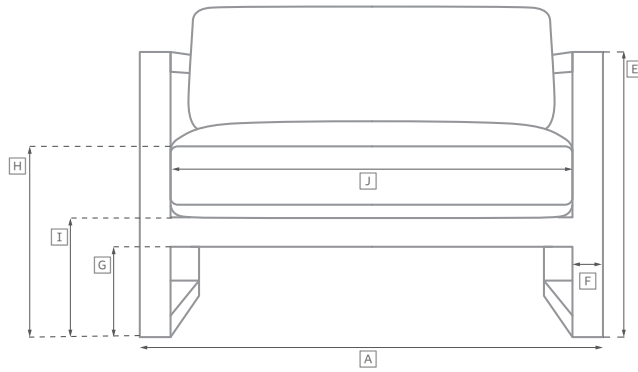

MARBELLA ALUMINUM SEATING COLLECTION

All dimensions are given in inches. See the attached "Dimensions Diagram" sheet for more information on the keys used in this chart.

	OVERALL WIDTH A	OVERALL DEPTH B	OVERALL HEIGHT W/ CUSHION C	FRAME HEIGHT D	ARM HEIGHT E	ARM WIDTH F	FOOT HEIGHT G	SEAT HEIGHT W/ CUSHION H	SEAT HEIGHT (FLOOR TO FRAME) I	INSIDE SEAT WIDTH J	INSIDE SEAT DEPTH K	# OF BACK CUSHIONS	# OF SEAT CUSHIONS
LUXE THREE-SEAT RIGHT-ARM RETURN SOFA	91	35	27	26½	19½	5½	1	14	9	88½	29½	3	1
CLASSIC FOUR-SEAT LEFT-ARM RETURN SOFA	116¾	32¾	25	24½	18	5½	1	13	8	107¾	27¾	3	1
LUXE FOUR-SEAT LEFT-ARM RETURN SOFA	118½	35	27	26½	19½	5½	1	14	9	107½	29½	3	1
CLASSIC FOUR-SEAT RIGHT-ARM RETURN SOFA	116¾	32¾	25	24½	18	5½	1	13	8	107¾	27¾	3	1
LUXE FOUR-SEAT RIGHT-ARM RETURN SOFA	118½	35	27	26½	19½	5½	1	14	9	107½	29½	3	1
CLASSIC LEFT-ARM CHAISE	31½	64½	25	24½	18	5½	1	13	8	26	59	1	1
LUXE LEFT-ARM CHAISE	34	72	27	26½	19½	5½	1	14	9	28½	66½	1	1
CLASSIC RIGHT-ARM CHAISE	31½	64½	25	24½	18	5½	1	13	8	26	59	1	1
LUXE RIGHT-ARM CHAISE	34	72	27	26½	19½	5½	1	14	9	28½	66½	1	1
SIDE CHAIR	21	23	32	32	-	-	13½	18½	17	21	18½	0	1
ARMCHAIR	26	23	32	32	23½	3½	13½	18½	17	19	18½	0	1
BARSTOOL	18	20½	40	40	-	-	10	31½	30	18	17	0	1
COUNTER STOOL	18	20½	36	36	-	-	8¾	27½	26	18	17	0	1

OUTDOOR SEATING DIMENSIONS DIAGRAM

See the "Dimensions Sheet" for the measurements that correspond with the letters below.

RH