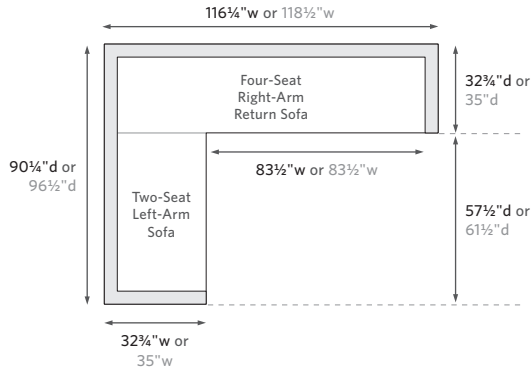

MARBELLA ALUMINUM SEATING COLLECTION

All dimensions are given in inches. See the attached "Dimensions Diagram" sheet for more information on the keys used in this chart.

	OVERALL WIDTH A	OVERALL DEPTH B	OVERALL HEIGHT W/ CUSHION C	FRAME HEIGHT D	ARM HEIGHT E	ARM WIDTH F	FOOT HEIGHT G	SEAT HEIGHT W/ CUSHION H	SEAT HEIGHT (FLOOR TO FRAME) I	INSIDE SEAT WIDTH J	INSIDE SEAT DEPTH K	# OF BACK CUSHIONS	# OF SEAT CUSHIONS
LUXE THREE-SEAT RIGHT-ARM RETURN SOFA	91	35	27	26½	19½	5½	1	14	9	88½	29½	3	1
CLASSIC FOUR-SEAT LEFT-ARM RETURN SOFA	116¾	32¾	25	24½	18	5½	1	13	8	107¾	27¾	3	1
LUXE FOUR-SEAT LEFT-ARM RETURN SOFA	118½	35	27	26½	19½	5½	1	14	9	107½	29½	3	1
CLASSIC FOUR-SEAT RIGHT-ARM RETURN SOFA	116¾	32¾	25	24½	18	5½	1	13	8	107¾	27¾	3	1
LUXE FOUR-SEAT RIGHT-ARM RETURN SOFA	118½	35	27	26½	19½	5½	1	14	9	107½	29½	3	1
CLASSIC LEFT-ARM CHAISE	31½	64½	25	24½	18	5½	1	13	8	26	59	1	1
LUXE LEFT-ARM CHAISE	34	72	27	26½	19½	5½	1	14	9	28½	66½	1	1
CLASSIC RIGHT-ARM CHAISE	31½	64½	25	24½	18	5½	1	13	8	26	59	1	1
LUXE RIGHT-ARM CHAISE	34	72	27	26½	19½	5½	1	14	9	28½	66½	1	1
SIDE CHAIR	21	23	32	32	-	-	13½	18½	17	21	18½	0	1
ARMCHAIR	26	23	32	32	23½	3½	13½	18½	17	19	18½	0	1
BARSTOOL	18	20½	40	40	-	-	10	31½	30	18	17	0	1
COUNTER STOOL	18	20½	36	36	-	-	8¾	27½	26	18	17	0	1

RH

When configuring a sectional, please choose either Luxe or Classic depth for all components.

LEFT-ARM SOFA CHAISE SECTIONAL

89" Classic Left-Arm Sofa Chaise: 89" w x 64½" d x 24½" h Overall
 96" Luxe Left-Arm Sofa Chaise: 95½" w x 72" d x 26¼" h Overall

RIGHT-ARM SOFA CHAISE SECTIONAL

89" Classic Right-Arm Sofa Chaise: 89" w x 64½" d x 24½" h Overall
 96" Luxe Right-Arm Sofa Chaise: 95½" w x 72" d x 26¼" h Overall

LEFT-ARM L-SECTIONAL

116" Classic Left-Arm L-Sectional: 116¼" w x 90¼" d x 24½" h Overall
 119" Luxe Left-Arm L-Sectional: 118½" w x 96½" d x 26¼" h Overall