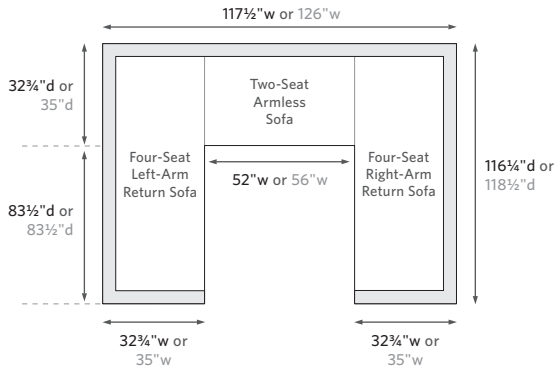

RH

When configuring a sectional, please choose either Luxe or Classic depth for all components.

LEFT-ARM SOFA CHAISE SECTIONAL

89" Classic Left-Arm Sofa Chaise: 89" w x 64½" d x 24½" h Overall
 96" Luxe Left-Arm Sofa Chaise: 95½" w x 72" d x 26¼" h Overall

RIGHT-ARM SOFA CHAISE SECTIONAL

89" Classic Right-Arm Sofa Chaise: 89" w x 64½" d x 24½" h Overall
 96" Luxe Right-Arm Sofa Chaise: 95½" w x 72" d x 26¼" h Overall

LEFT-ARM L-SECTIONAL

116" Classic Left-Arm L-Sectional: 116¼" w x 90¼" d x 24½" h Overall
 119" Luxe Left-Arm L-Sectional: 118½" w x 96½" d x 26¼" h Overall

RIGHT-ARM L-SECTIONAL

116" Classic Right-Arm L-Sectional: 116¼" w x 90¼" d x 24½" h Overall
 119" Luxe Right-Arm L-Sectional: 118½" w x 96½" d x 26¼" h Overall

U-SOFA SECTIONAL

118" Classic U-Sofa Sectional: 117½" w x 116¼" d x 24½" h Overall
 126" Luxe U-Sofa Sectional: 126" w x 118½" d x 26¼" h Overall

U-CHAISE SECTIONAL

115" Classic U-Chaise Sectional: 115" w x 64½" d x 24½" h Overall
 124" Luxe U-Chaise Sectional: 124" w x 72" d x 26¼" h Overall

LEFT-ARM CORNER SECTIONAL

90" Classic Left-Arm Corner Sectional: 90¼" w x 90¼" d x 24½" h Overall
 95" Luxe Left-Arm Corner Sectional: 91" w x 96½" d x 26¼" h Overall