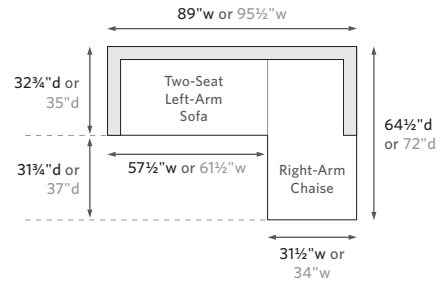

MARBELLA TEAK SEATING COLLECTION

All dimensions are given in inches. See the attached "Dimensions Diagram" sheet for more information on the keys used in this chart.

	OVERALL WIDTH A	OVERALL DEPTH B	OVERALL HEIGHT W/ CUSHION C	FRAME HEIGHT D	ARM HEIGHT E	ARM WIDTH F	FOOT HEIGHT G	SEAT HEIGHT W/ CUSHION H	SEAT HEIGHT (FLOOR TO FRAME) I	INSIDE SEAT WIDTH J	INSIDE SEAT DEPTH K	# OF BACK CUSHIONS	# OF SEAT CUSHIONS
COUNTER STOOL	18	20½	36	36	-	-	8¾	27½	26	18	17	0	1

OUTDOOR SEATING DIMENSIONS DIAGRAM

See the "Dimensions Sheet" for the measurements that correspond with the letters below.

RH

MARBELLA TEAK COLLECTION

When configuring a sectional, please choose either Luxe or Classic depth for *all* components.

LEFT-ARM SOFA CHAISE SECTIONAL

89" Classic Left-Arm Sofa Chaise: 89" w x 64½" d x 24½" h Overall
 96" Luxe Left-Arm Sofa Chaise: 95½" w x 72" d x 26¼" h Overall

RIGHT-ARM SOFA CHAISE SECTIONAL

89" Classic Right-Arm Sofa Chaise: 89" w x 64½" d x 24½" h Overall
 96" Luxe Right-Arm Sofa Chaise: 95½" w x 72" d x 26¼" h Overall

LEFT-ARM L-SECTIONAL

116" Classic Left-Arm L-Sectional: 116¼" w x 90¼" d x 24½" h Overall
 119" Luxe Left-Arm L-Sectional: 118½" w x 96½" d x 26¼" h Overall

RIGHT-ARM L-SECTIONAL

116" Classic Right-Arm L-Sectional: 116¼" w x 90¼" d x 24½" h Overall
 119" Luxe Right-Arm L-Sectional: 118½" w x 96½" d x 26¼" h Overall