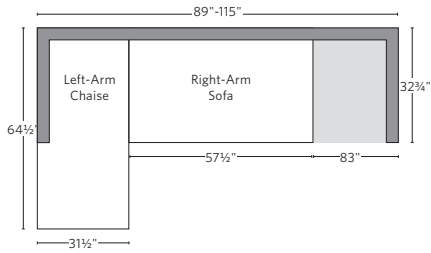

MARBELLA TEAK SEATING COLLECTION

All dimensions are given in inches. See the attached "Dimensions Diagram" sheet for more information on the keys used in this chart.

	OVERALL WIDTH A	OVERALL DEPTH B	OVERALL HEIGHT W/ CUSHION C	FRAME HEIGHT D	ARM HEIGHT E	ARM WIDTH F	FOOT HEIGHT G	SEAT HEIGHT W/ CUSHION H	SEAT HEIGHT (FLOOR TO FRAME) I	INSIDE SEAT WIDTH J	INSIDE SEAT DEPTH K	# OF BACK CUSHIONS	# OF SEAT CUSHIONS
CLASSIC THREE-SEAT RIGHT-ARM SOFA	83½	32¾	25	24½	18	5½	1	13	8	78	27¾	2	1
LUXE THREE-SEAT RIGHT-ARM SOFA	87½	35	27	26¾	19½	5½	1	14	9	82	29½	2	1
CLASSIC FOUR-SEAT LEFT-ARM RETURN SOFA	116¾	32¾	25	24½	18	5½	1	13	8	107¾	27¾	3	1
LUXE FOUR-SEAT LEFT-ARM RETURN SOFA	118½	35	27	26¾	19½	5½	1	14	9	107½	29½	3	1
CLASSIC FOUR-SEAT RIGHT-ARM RETURN SOFA	116¾	32¾	25	24½	18	5½	1	13	8	107¾	27¾	3	1
LUXE FOUR-SEAT RIGHT-ARM RETURN SOFA	118½	35	27	26¾	19½	5½	1	14	9	107½	29½	3	1
CLASSIC LEFT-ARM CHAISE	31½	64½	25	24½	18	5½	1	13	8	26	59	1	1
LUXE LEFT-ARM CHAISE	34	72	27	26¾	19½	5½	1	10	9	28½	66½	1	1
CLASSIC RIGHT-ARM CHAISE	31½	64½	25	24½	18	5½	1	10	8	26	59	1	1
LUXE RIGHT-ARM CHAISE	34	72	27	26¾	19½	5½	1	14	9	28½	66½	1	1
SIDE CHAIR	21	23	32	32	-	-	13½	18½	17	21	18½	0	1
ARMCHAIR	26	23	32	32	23½	3½	13½	18½	17	19	18½	0	1
BARSTOOL	18	20½	40	40	-	-	10	31½	30	18	17	0	1
COUNTER STOOL	18	20½	36	36	-	-	8¾	27½	26	18	17	0	1

OUTDOOR SEATING DIMENSIONS DIAGRAM

See the "Dimensions Sheet" for the measurements that correspond with the letters below.

RH

SOFA CHAISE SECTIONAL

Available in left and right-arm configurations.

U-CHAISE SECTIONAL