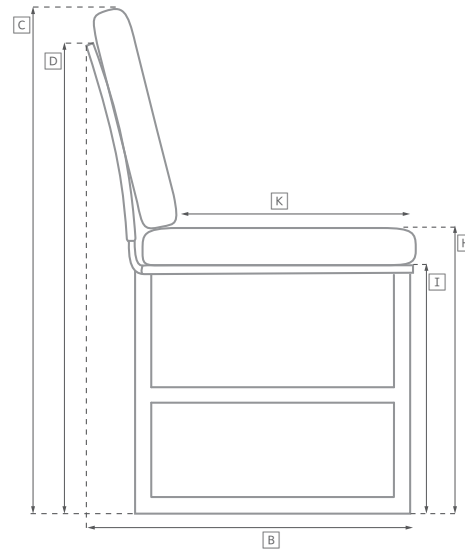

OUTDOOR SEATING DIMENSIONS DIAGRAM

See the "Dimensions Sheet" for the measurements that correspond with the letters below.

RH