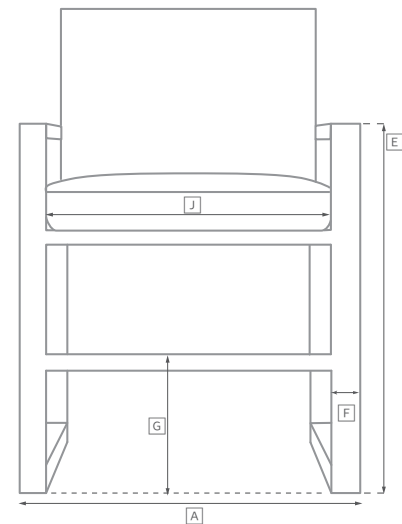

OUTDOOR SEATING DIMENSIONS DIAGRAM

See the "Dimensions Sheet" for the measurements that correspond with the letters below.

RH