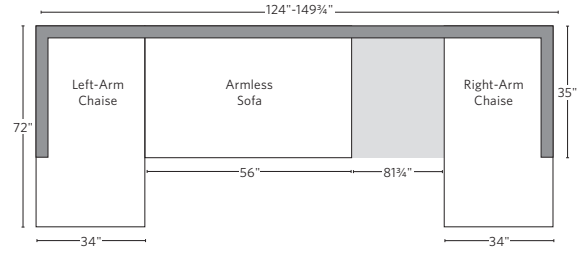

U-CHAISE SECTIONAL