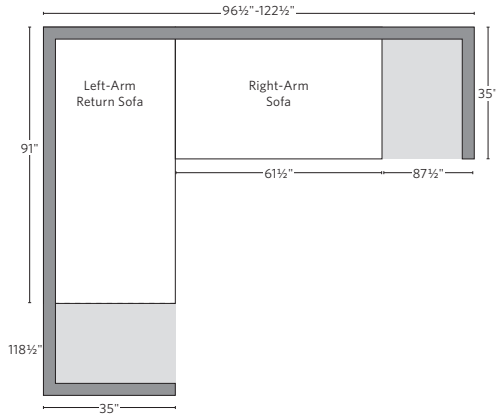

L-SECTIONAL

Available in left and right-arm configurations.