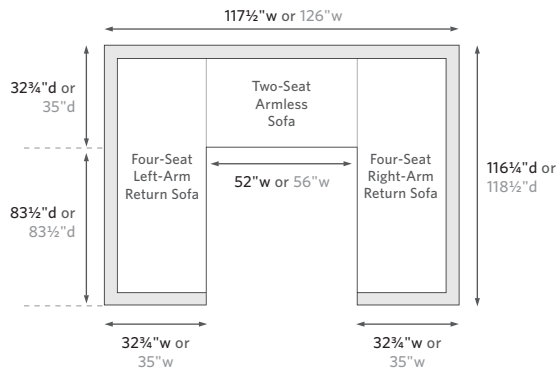

LEFT-ARM SOFA CHAISE SECTIONAL

89" Classic Left-Arm Sofa Chaise: 89" w x 64½" d x 24½" h Overall
 96" Luxe Left-Arm Sofa Chaise: 95½" w x 72" d x 26¼" h Overall

RIGHT-ARM SOFA CHAISE SECTIONAL

89" Classic Right-Arm Sofa Chaise: 89" w x 64½" d x 24½" h Overall
 96" Luxe Right-Arm Sofa Chaise: 95½" w x 72" d x 26¼" h Overall

LEFT-ARM L-SECTIONAL

116" Classic Left-Arm L-Sectional: 116¼" w x 90¼" d x 24½" h Overall
 119" Luxe Left-Arm L-Sectional: 118½" w x 96½" d x 26¼" h Overall

RIGHT-ARM L-SECTIONAL

116" Classic Right-Arm L-Sectional: 116¼" w x 90¼" d x 24½" h Overall
 119" Luxe Right-Arm L-Sectional: 118½" w x 96½" d x 26¼" h Overall

U-SOFA SECTIONAL

118" Classic U-Sofa Sectional: 117½" w x 116¼" d x 24½" h Overall
 126" Luxe U-Sofa Sectional: 126" w x 118½" d x 26¼" h Overall

U-CHAISE SECTIONAL

115" Classic U-Chaise Sectional: 115" w x 64½" d x 24½" h Overall
 124" Luxe U-Chaise Sectional: 124" w x 72" d x 26¼" h Overall

LEFT-ARM CORNER SECTIONAL

90" Classic Left-Arm Corner Sectional: 90¼" w x 90¼" d x 24½" h Overall
 95" Luxe Left-Arm Corner Sectional: 95½" w x 96½" d x 26¼" h Overall

RIGHT-ARM CORNER SECTIONAL

90" Classic Right-Arm Corner Sectional: 90¼" w x 90¼" d x 24½" h Overall
 95" Luxe Right-Arm Corner Sectional: 95½" w x 96½" d x 26¼" h Overall