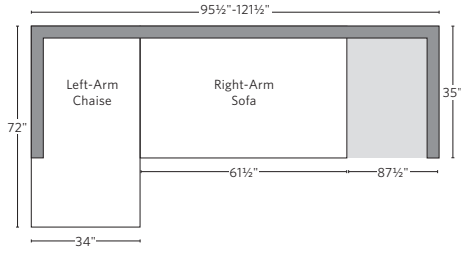

MARBELLA TEAK SEATING COLLECTION

All dimensions are given in inches. See the attached "Dimensions Diagram" sheet for more information on the keys used in this chart.

	OVERALL WIDTH A	OVERALL DEPTH B	OVERALL HEIGHT W/ CUSHION C	FRAME HEIGHT D	ARM HEIGHT E	ARM WIDTH F	FOOT HEIGHT G	SEAT HEIGHT W/ CUSHION H	SEAT HEIGHT (FLOOR TO FRAME) I	INSIDE SEAT WIDTH J	INSIDE SEAT DEPTH K	# OF BACK CUSHIONS	# OF SEAT CUSHIONS
CLASSIC THREE-SEAT RIGHT-ARM SOFA	83½	32¾	25	24½	18	5½	1	13	8	78	27¾	2	1
LUXE THREE-SEAT RIGHT-ARM SOFA	87½	35	27	26¾	19½	5½	1	14	9	82	29½	2	1
CLASSIC FOUR-SEAT LEFT-ARM RETURN SOFA	116¾	32¾	25	24½	18	5½	1	13	8	107¾	27¾	3	1
LUXE FOUR-SEAT LEFT-ARM RETURN SOFA	118½	35	27	26¾	19½	5½	1	14	9	107½	29½	3	1
CLASSIC FOUR-SEAT RIGHT-ARM RETURN SOFA	116¾	32¾	25	24½	18	5½	1	13	8	107¾	27¾	3	1
LUXE FOUR-SEAT RIGHT-ARM RETURN SOFA	118½	35	27	26¾	19½	5½	1	14	9	107½	29½	3	1
CLASSIC LEFT-ARM CHAISE	31½	64½	25	24½	18	5½	1	13	8	26	59	1	1
LUXE LEFT-ARM CHAISE	34	72	27	26¾	19½	5½	1	10	9	28½	66½	1	1
CLASSIC RIGHT-ARM CHAISE	31½	64½	25	24½	18	5½	1	10	8	26	59	1	1
LUXE RIGHT-ARM CHAISE	34	72	27	26¾	19½	5½	1	14	9	28½	66½	1	1
SIDE CHAIR	21	23	32	32	-	-	13½	18½	17	21	18½	0	1
ARMCHAIR	26	23	32	32	23½	3½	13½	18½	17	19	18½	0	1
BARSTOOL	18	20½	40	40	-	-	10	31½	30	18	17	0	1
COUNTER STOOL	18	20½	36	36	-	-	8¾	27½	26	18	17	0	1

OUTDOOR SEATING DIMENSIONS DIAGRAM

See the "Dimensions Sheet" for the measurements that correspond with the letters below.

RH

SOFA CHAISE SECTIONAL

Available in left and right-arm configurations.

U-CHAISE SECTIONAL

L-SECTIONAL

Available in left and right-arm configurations.

U-SOFA CHAISE SECTIONAL

Available in left and right-arm configurations.

U-SOFA SECTIONAL

Multiple length options available.

SOFA CHAISE SECTIONAL

Available in left and right-arm configurations.