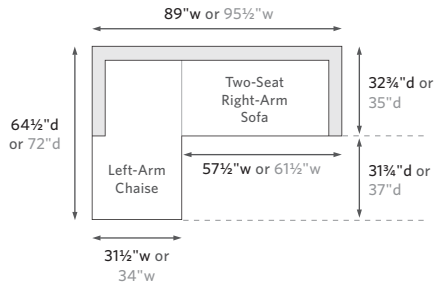

MARBELLA TEAK COLLECTION

When configuring a sectional, please choose either Luxe or Classic depth for *all* components.

LEFT-ARM SOFA CHAISE SECTIONAL

89" Classic Left-Arm Sofa Chaise: 89" w x 64½" d x 24½" h Overall
96" Luxe Left-Arm Sofa Chaise: 95½" w x 72" d x 26¼" h Overall