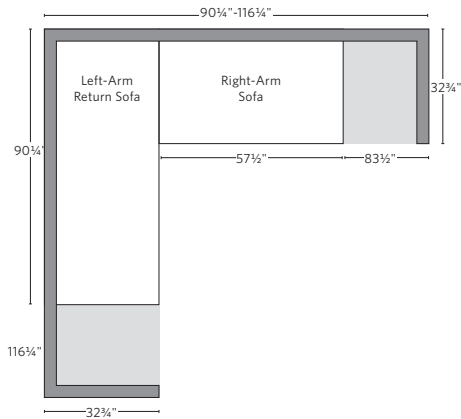

L-SECTIONAL

Available in left and right-arm configurations.