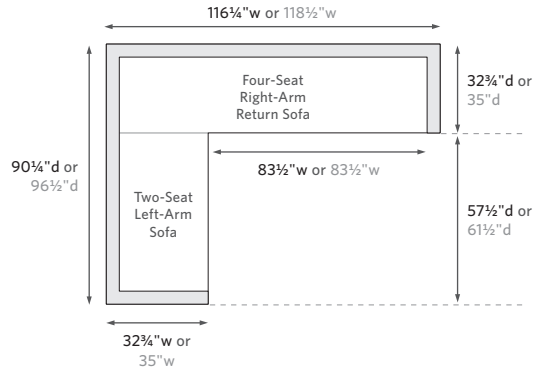

OUTDOOR SEATING DIMENSIONS DIAGRAM

See the "Dimensions Sheet" for the measurements that correspond with the letters below.

RH

MARBELLA TEAK COLLECTION

When configuring a sectional, please choose either Luxe or Classic depth for *all* components.

LEFT-ARM SOFA CHAISE SECTIONAL

89" Classic Left-Arm Sofa Chaise: 89" w x 64½" d x 24½" h Overall
 96" Luxe Left-Arm Sofa Chaise: 95½" w x 72" d x 26¼" h Overall

RIGHT-ARM SOFA CHAISE SECTIONAL

89" Classic Right-Arm Sofa Chaise: 89" w x 64½" d x 24½" h Overall
 96" Luxe Right-Arm Sofa Chaise: 95½" w x 72" d x 26¼" h Overall

LEFT-ARM L-SECTIONAL

116" Classic Left-Arm L-Sectional: 116¼" w x 90¼" d x 24½" h Overall
 119" Luxe Left-Arm L-Sectional: 118½" w x 96½" d x 26¼" h Overall

RIGHT-ARM L-SECTIONAL

116" Classic Right-Arm L-Sectional: 116¼" w x 90¼" d x 24½" h Overall
 119" Luxe Right-Arm L-Sectional: 118½" w x 96½" d x 26¼" h Overall

U-SOFA SECTIONAL

118" Classic U-Sofa Sectional: 117½" w x 116¼" d x 24½" h Overall
 126" Luxe U-Sofa Sectional: 126" w x 118½" d x 26¼" h Overall

U-CHAISE SECTIONAL

115" Classic U-Chaise Sectional: 115" w x 64½" d x 24½" h Overall
 124" Luxe U-Chaise Sectional: 124" w x 72" d x 26¼" h Overall