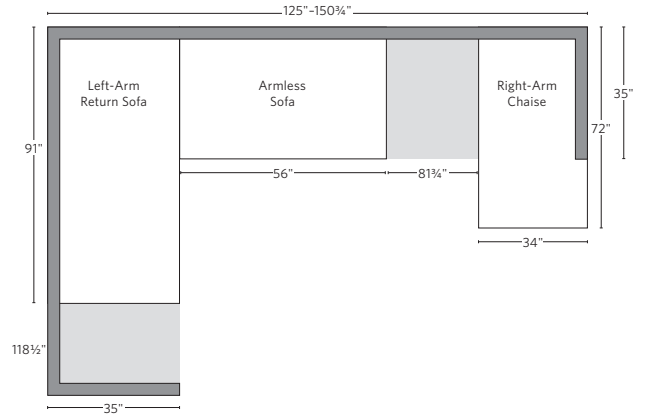

MARBELLA TEAK SEATING COLLECTION

All dimensions are given in inches. See the attached "Dimensions Diagram" sheet for more information on the keys used in this chart.

	OVERALL WIDTH A	OVERALL DEPTH B	OVERALL HEIGHT W/ CUSHION C	FRAME HEIGHT D	ARM HEIGHT E	ARM WIDTH F	FOOT HEIGHT G	SEAT HEIGHT W/ CUSHION H	SEAT HEIGHT (FLOOR TO FRAME) I	INSIDE SEAT WIDTH J	INSIDE SEAT DEPTH K	# OF BACK CUSHIONS	# OF SEAT CUSHIONS
CLASSIC THREE-SEAT RIGHT-ARM SOFA	83½	32¾	25	24½	18	5½	1	13	8	78	27¾	2	1
LUXE THREE-SEAT RIGHT-ARM SOFA	87½	35	27	26¾	19½	5½	1	14	9	82	29½	2	1
CLASSIC FOUR-SEAT LEFT-ARM RETURN SOFA	116¾	32¾	25	24½	18	5½	1	13	8	107¾	27¾	3	1
LUXE FOUR-SEAT LEFT-ARM RETURN SOFA	118½	35	27	26¾	19½	5½	1	14	9	107½	29½	3	1
CLASSIC FOUR-SEAT RIGHT-ARM RETURN SOFA	116¾	32¾	25	24½	18	5½	1	13	8	107¾	27¾	3	1
LUXE FOUR-SEAT RIGHT-ARM RETURN SOFA	118½	35	27	26¾	19½	5½	1	14	9	107½	29½	3	1
CLASSIC LEFT-ARM CHAISE	31½	64½	25	24½	18	5½	1	13	8	26	59	1	1
LUXE LEFT-ARM CHAISE	34	72	27	26¾	19½	5½	1	10	9	28½	66½	1	1
CLASSIC RIGHT-ARM CHAISE	31½	64½	25	24½	18	5½	1	10	8	26	59	1	1
LUXE RIGHT-ARM CHAISE	34	72	27	26¾	19½	5½	1	14	9	28½	66½	1	1
SIDE CHAIR	21	23	32	32	-	-	13½	18½	17	21	18½	0	1
ARMCHAIR	26	23	32	32	23½	3½	13½	18½	17	19	18½	0	1
BARSTOOL	18	20½	40	40	-	-	10	31½	30	18	17	0	1
COUNTER STOOL	18	20½	36	36	-	-	8¾	27½	26	18	17	0	1

OUTDOOR SEATING DIMENSIONS DIAGRAM

See the "Dimensions Sheet" for the measurements that correspond with the letters below.

RH

SOFA CHAISE SECTIONAL

Available in left and right-arm configurations.

U-CHAISE SECTIONAL

U-CHAISE SECTIONAL

L-SECTIONAL

Available in left and right-arm configurations.

U-SOFA CHAISE SECTIONAL

Available in left and right-arm configurations.

U-SOFA SECTIONAL

Multiple length options available.