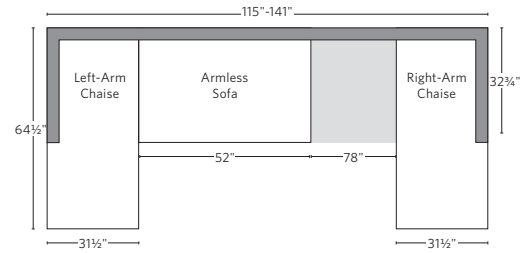

MARBELLA TEAK SEATING COLLECTION

All dimensions are given in inches. See the attached "Dimensions Diagram" sheet for more information on the keys used in this chart.

	OVERALL WIDTH A	OVERALL DEPTH B	OVERALL HEIGHT W/ CUSHION C	FRAME HEIGHT D	ARM HEIGHT E	ARM WIDTH F	FOOT HEIGHT G	SEAT HEIGHT W/ CUSHION H	SEAT HEIGHT (FLOOR TO FRAME) I	INSIDE SEAT WIDTH J	INSIDE SEAT DEPTH K	# OF BACK CUSHIONS	# OF SEAT CUSHIONS
CLASSIC THREE-SEAT RIGHT-ARM SOFA	83½	32¾	25	24½	18	5½	1	13	8	78	27¾	2	1
LUXE THREE-SEAT RIGHT-ARM SOFA	87½	35	27	26¾	19½	5½	1	14	9	82	29½	2	1
CLASSIC FOUR-SEAT LEFT-ARM RETURN SOFA	116¾	32¾	25	24½	18	5½	1	13	8	107¾	27¾	3	1
LUXE FOUR-SEAT LEFT-ARM RETURN SOFA	118½	35	27	26¾	19½	5½	1	14	9	107½	29½	3	1
CLASSIC FOUR-SEAT RIGHT-ARM RETURN SOFA	116¾	32¾	25	24½	18	5½	1	13	8	107¾	27¾	3	1
LUXE FOUR-SEAT RIGHT-ARM RETURN SOFA	118½	35	27	26¾	19½	5½	1	14	9	107½	29½	3	1
CLASSIC LEFT-ARM CHAISE	31½	64½	25	24½	18	5½	1	13	8	26	59	1	1
LUXE LEFT-ARM CHAISE	34	72	27	26¾	19½	5½	1	10	9	28½	66½	1	1
CLASSIC RIGHT-ARM CHAISE	31½	64½	25	24½	18	5½	1	10	8	26	59	1	1
LUXE RIGHT-ARM CHAISE	34	72	27	26¾	19½	5½	1	14	9	28½	66½	1	1
SIDE CHAIR	21	23	32	32	-	-	13½	18½	17	21	18½	0	1
ARMCHAIR	26	23	32	32	23½	3½	13½	18½	17	19	18½	0	1
BARSTOOL	18	20½	40	40	-	-	10	31½	30	18	17	0	1
COUNTER STOOL	18	20½	36	36	-	-	8¾	27½	26	18	17	0	1

OUTDOOR SEATING DIMENSIONS DIAGRAM

See the "Dimensions Sheet" for the measurements that correspond with the letters below.

RH

SOFA CHAISE SECTIONAL

Available in left and right-arm configurations.

U-CHAISE SECTIONAL