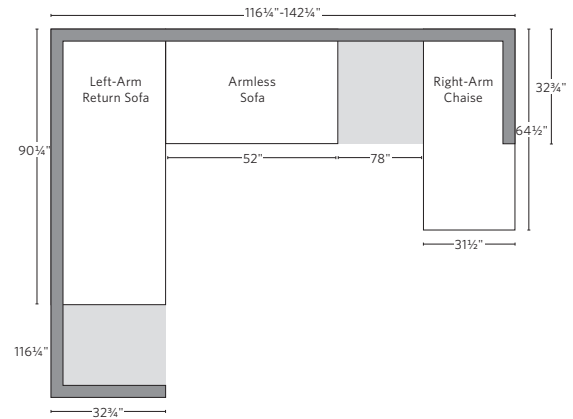

U-SOFA CHAISE SECTIONAL

Available in left and right-arm configurations.