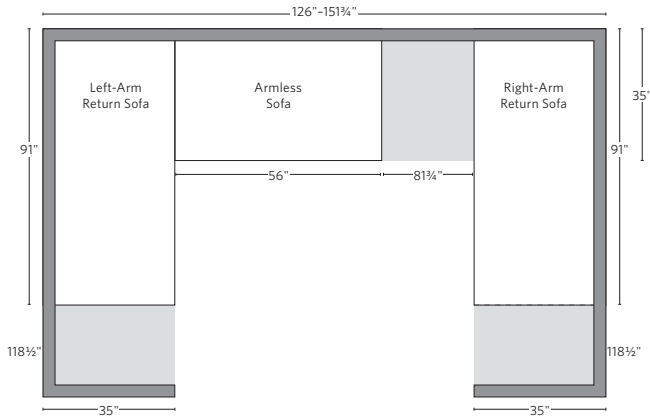

MARBELLA TEAK SEATING COLLECTION

All dimensions are given in inches. See the attached "Dimensions Diagram" sheet for more information on the keys used in this chart.

	OVERALL WIDTH A	OVERALL DEPTH B	OVERALL HEIGHT W/ CUSHION C	FRAME HEIGHT D	ARM HEIGHT E	ARM WIDTH F	FOOT HEIGHT G	SEAT HEIGHT W/ CUSHION H	SEAT HEIGHT (FLOOR TO FRAME) I	INSIDE SEAT WIDTH J	INSIDE SEAT DEPTH K	# OF BACK CUSHIONS	# OF SEAT CUSHIONS
CLASSIC THREE-SEAT RIGHT-ARM SOFA	83½	32¾	25	24½	18	5½	1	13	8	78	27¾	2	1
LUXE THREE-SEAT RIGHT-ARM SOFA	87½	35	27	26¾	19½	5½	1	14	9	82	29½	2	1
CLASSIC FOUR-SEAT LEFT-ARM RETURN SOFA	116¾	32¾	25	24½	18	5½	1	13	8	107¾	27¾	3	1
LUXE FOUR-SEAT LEFT-ARM RETURN SOFA	118½	35	27	26¾	19½	5½	1	14	9	107½	29½	3	1
CLASSIC FOUR-SEAT RIGHT-ARM RETURN SOFA	116¾	32¾	25	24½	18	5½	1	13	8	107¾	27¾	3	1
LUXE FOUR-SEAT RIGHT-ARM RETURN SOFA	118½	35	27	26¾	19½	5½	1	14	9	107½	29½	3	1
CLASSIC LEFT-ARM CHAISE	31½	64½	25	24½	18	5½	1	13	8	26	59	1	1
LUXE LEFT-ARM CHAISE	34	72	27	26¾	19½	5½	1	10	9	28½	66½	1	1
CLASSIC RIGHT-ARM CHAISE	31½	64½	25	24½	18	5½	1	10	8	26	59	1	1
LUXE RIGHT-ARM CHAISE	34	72	27	26¾	19½	5½	1	14	9	28½	66½	1	1
SIDE CHAIR	21	23	32	32	-	-	13½	18½	17	21	18½	0	1
ARMCHAIR	26	23	32	32	23½	3½	13½	18½	17	19	18½	0	1
BARSTOOL	18	20½	40	40	-	-	10	31½	30	18	17	0	1
COUNTER STOOL	18	20½	36	36	-	-	8¾	27½	26	18	17	0	1

OUTDOOR SEATING DIMENSIONS DIAGRAM

See the "Dimensions Sheet" for the measurements that correspond with the letters below.

RH

SOFA CHAISE SECTIONAL

Available in left and right-arm configurations.

U-CHAISE SECTIONAL

U-CHAISE SECTIONAL

L-SECTIONAL

Available in left and right-arm configurations.

U-SOFA CHAISE SECTIONAL

Available in left and right-arm configurations.

U-SOFA SECTIONAL

Multiple length options available.