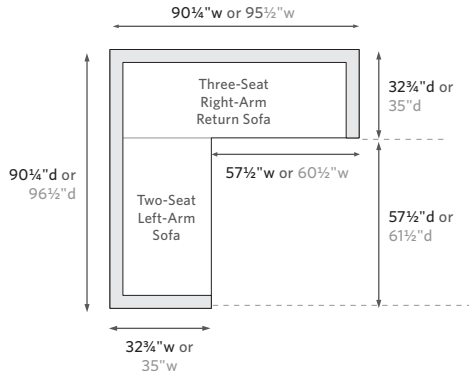

LEFT-ARM L-SECTIONAL

116" Classic Left-Arm L-Sectional: 116¼" w x 90¼" d x 24½" h Overall
 119" Luxe Left-Arm L-Sectional: 118½" w x 96½" d x 26¼" h Overall

RIGHT-ARM L-SECTIONAL

116" Classic Right-Arm L-Sectional: 116¼" w x 90¼" d x 24½" h Overall
 119" Luxe Right-Arm L-Sectional: 118½" w x 96½" d x 26¼" h Overall

U-SOFA SECTIONAL

118" Classic U-Sofa Sectional: 117½" w x 116¼" d x 24½" h Overall
 126" Luxe U-Sofa Sectional: 126" w x 118½" d x 26¼" h Overall

U-CHAISE SECTIONAL

115" Classic U-Chaise Sectional: 115" w x 64½" d x 24½" h Overall
 124" Luxe U-Chaise Sectional: 124" w x 72" d x 26¼" h Overall

LEFT-ARM CORNER SECTIONAL

90" Classic Left-Arm Corner Sectional: 90¼" w x 90¼" d x 24½" h Overall
 95" Luxe Left-Arm Corner Sectional: 95½" w x 96½" d x 26¼" h Overall

RIGHT-ARM CORNER SECTIONAL

90" Classic Right-Arm Corner Sectional: 90¼" w x 90¼" d x 24½" h Overall
 95" Luxe Right-Arm Corner Sectional: 95½" w x 96½" d x 26¼" h Overall