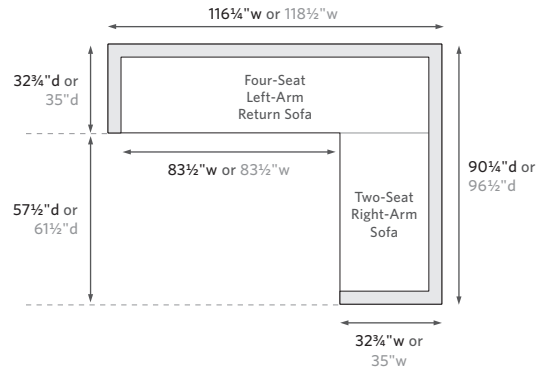

OUTDOOR SEATING DIMENSIONS DIAGRAM

See the "Dimensions Sheet" for the measurements that correspond with the letters below.

RH

MARBELLA TEAK COLLECTION

When configuring a sectional, please choose either Luxe or Classic depth for *all* components.

LEFT-ARM SOFA CHAISE SECTIONAL

89" Classic Left-Arm Sofa Chaise: 89" w x 64½" d x 24½" h Overall
 96" Luxe Left-Arm Sofa Chaise: 95½" w x 72" d x 26¼" h Overall

RIGHT-ARM SOFA CHAISE SECTIONAL

89" Classic Right-Arm Sofa Chaise: 89" w x 64½" d x 24½" h Overall
 96" Luxe Right-Arm Sofa Chaise: 95½" w x 72" d x 26¼" h Overall

LEFT-ARM L-SECTIONAL

116" Classic Left-Arm L-Sectional: 116¼" w x 90¼" d x 24½" h Overall
 119" Luxe Left-Arm L-Sectional: 118½" w x 96½" d x 26¼" h Overall

RIGHT-ARM L-SECTIONAL

116" Classic Right-Arm L-Sectional: 116¼" w x 90¼" d x 24½" h Overall
 119" Luxe Right-Arm L-Sectional: 118½" w x 96½" d x 26¼" h Overall

U-SOFA SECTIONAL

118" Classic U-Sofa Sectional: 117½" w x 116¼" d x 24½" h Overall
 126" Luxe U-Sofa Sectional: 126" w x 118½" d x 26¼" h Overall

U-CHAISE SECTIONAL

115" Classic U-Chaise Sectional: 115" w x 64½" d x 24½" h Overall
 124" Luxe U-Chaise Sectional: 124" w x 72" d x 26¼" h Overall