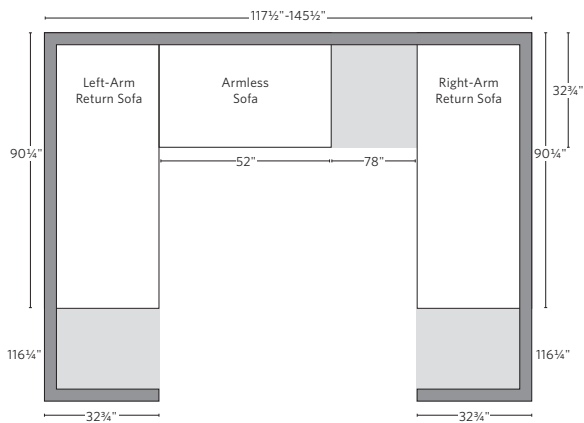

MARBELLA TEAK SEATING COLLECTION

All dimensions are given in inches. See the attached "Dimensions Diagram" sheet for more information on the keys used in this chart.

	OVERALL WIDTH A	OVERALL DEPTH B	OVERALL HEIGHT W/ CUSHION C	FRAME HEIGHT D	ARM HEIGHT E	ARM WIDTH F	FOOT HEIGHT G	SEAT HEIGHT W/ CUSHION H	SEAT HEIGHT (FLOOR TO FRAME) I	INSIDE SEAT WIDTH J	INSIDE SEAT DEPTH K	# OF BACK CUSHIONS	# OF SEAT CUSHIONS
CLASSIC THREE-SEAT RIGHT-ARM SOFA	83½	32¾	25	24½	18	5½	1	13	8	78	27¾	2	1
LUXE THREE-SEAT RIGHT-ARM SOFA	87½	35	27	26¾	19½	5½	1	14	9	82	29½	2	1
CLASSIC FOUR-SEAT LEFT-ARM RETURN SOFA	116¾	32¾	25	24½	18	5½	1	13	8	107¾	27¾	3	1
LUXE FOUR-SEAT LEFT-ARM RETURN SOFA	118½	35	27	26¾	19½	5½	1	14	9	107½	29½	3	1
CLASSIC FOUR-SEAT RIGHT-ARM RETURN SOFA	116¾	32¾	25	24½	18	5½	1	13	8	107¾	27¾	3	1
LUXE FOUR-SEAT RIGHT-ARM RETURN SOFA	118½	35	27	26¾	19½	5½	1	14	9	107½	29½	3	1
CLASSIC LEFT-ARM CHAISE	31½	64½	25	24½	18	5½	1	13	8	26	59	1	1
LUXE LEFT-ARM CHAISE	34	72	27	26¾	19½	5½	1	10	9	28½	66½	1	1
CLASSIC RIGHT-ARM CHAISE	31½	64½	25	24½	18	5½	1	10	8	26	59	1	1
LUXE RIGHT-ARM CHAISE	34	72	27	26¾	19½	5½	1	14	9	28½	66½	1	1
SIDE CHAIR	21	23	32	32	-	-	13½	18½	17	21	18½	0	1
ARMCHAIR	26	23	32	32	23½	3½	13½	18½	17	19	18½	0	1
BARSTOOL	18	20½	40	40	-	-	10	31½	30	18	17	0	1
COUNTER STOOL	18	20½	36	36	-	-	8¾	27½	26	18	17	0	1

OUTDOOR SEATING DIMENSIONS DIAGRAM

See the "Dimensions Sheet" for the measurements that correspond with the letters below.

RH

SOFA CHAISE SECTIONAL

Available in left and right-arm configurations.

U-CHAISE SECTIONAL

L-SECTIONAL

Available in left and right-arm configurations.

U-SOFA CHAISE SECTIONAL

Available in left and right-arm configurations.

U-SOFA SECTIONAL

Multiple length options available.

SOFA CHAISE SECTIONAL

Available in left and right-arm configurations.