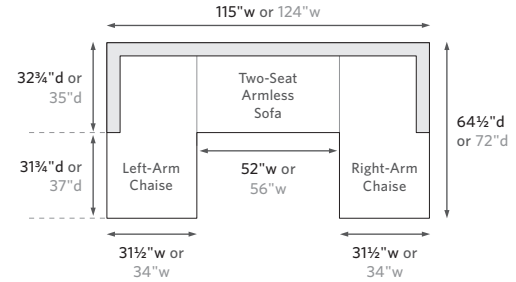

LEFT-ARM SOFA CHAISE SECTIONAL

89" Classic Left-Arm Sofa Chaise: 89" w x 64½" d x 24½" h Overall
 96" Luxe Left-Arm Sofa Chaise: 95½" w x 72" d x 26¼" h Overall

RIGHT-ARM SOFA CHAISE SECTIONAL

89" Classic Right-Arm Sofa Chaise: 89" w x 64½" d x 24½" h Overall
 96" Luxe Right-Arm Sofa Chaise: 95½" w x 72" d x 26¼" h Overall

LEFT-ARM L-SECTIONAL

116" Classic Left-Arm L-Sectional: 116¼" w x 90¼" d x 24½" h Overall
 119" Luxe Left-Arm L-Sectional: 118½" w x 96½" d x 26¼" h Overall

RIGHT-ARM L-SECTIONAL

116" Classic Right-Arm L-Sectional: 116¼" w x 90¼" d x 24½" h Overall
 119" Luxe Right-Arm L-Sectional: 118½" w x 96½" d x 26¼" h Overall

U-SOFA SECTIONAL

118" Classic U-Sofa Sectional: 117½" w x 116¼" d x 24½" h Overall
 126" Luxe U-Sofa Sectional: 126" w x 118½" d x 26¼" h Overall

U-CHAISE SECTIONAL

115" Classic U-Chaise Sectional: 115" w x 64½" d x 24½" h Overall
 124" Luxe U-Chaise Sectional: 124" w x 72" d x 26¼" h Overall

LEFT-ARM CORNER SECTIONAL

90" Classic Left-Arm Corner Sectional: 90¼" w x 90¼" d x 24½" h Overall
 95" Luxe Left-Arm Corner Sectional: 95½" w x 96½" d x 26¼" h Overall

RIGHT-ARM CORNER SECTIONAL

90" Classic Right-Arm Corner Sectional: 90¼" w x 90¼" d x 24½" h Overall
 95" Luxe Right-Arm Corner Sectional: 95½" w x 96½" d x 26¼" h Overall