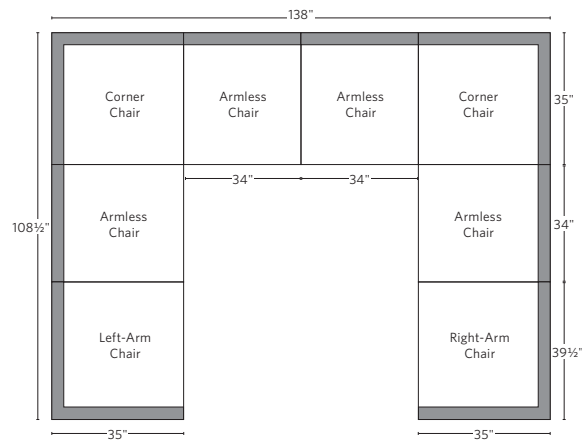

MODULAR U-SOFA SECTIONAL