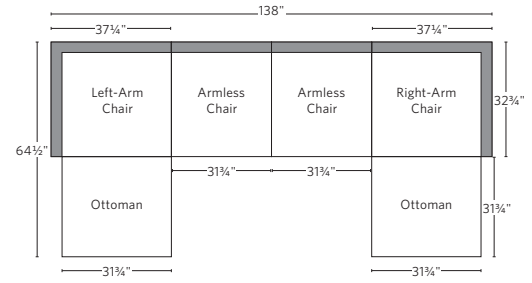

MODULAR U-CHAISE SECTIONAL