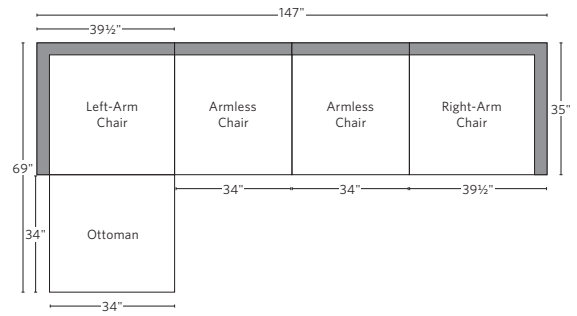

MODULAR SOFA CHAISE

Available in left and right-arm configurations.