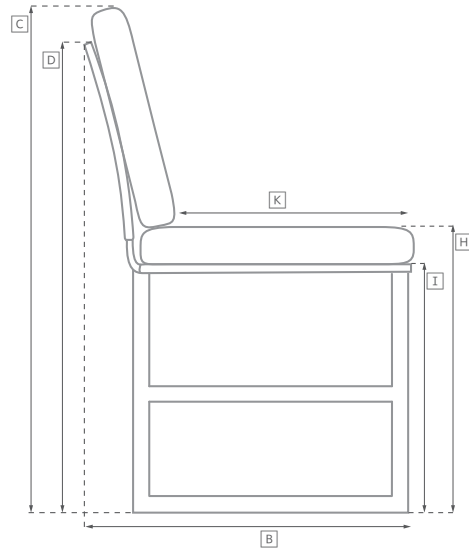

MARBELLA TEAK MODULAR SEATING COLLECTION

All dimensions are given in inches. See the attached "Dimensions Diagram" sheet for more information on the keys used in this chart.

| | OVERALL WIDTH A | OVERALL DEPTH B | OVERALL HEIGHT W/ CUSHION C | FRAME HEIGHT D | ARM HEIGHT E | ARM WIDTH F | FOOT HEIGHT G | SEAT HEIGHT W/ CUSHION H | SEAT HEIGHT (FLOOR TO FRAME) I | INSIDE SEAT WIDTH J | INSIDE SEAT DEPTH K | # OF BACK CUSHIONS | # OF SEAT CUSHIONS |
|-------------------------|--------------------|--------------------|-----------------------------------|-------------------|-----------------|----------------|------------------|-----------------------------|--------------------------------------|------------------------|------------------------|--------------------|--------------------|
| CLASSIC OTTOMAN | 31¾ | 31¾ | 13 | 8 | - | - | - | 13 | 8 | 31¾ | 31¾ | - | 1 |
| LUXE OTTOMAN | 34 | 34 | 14 | 9 | - | - | - | 14 | 9 | 34 | 34 | - | 1 |
| CLASSIC ARMLESS CHAIR | 31¾ | 32¾ | 25 | 24½ | - | - | - | 13 | 8 | 31¾ | 27¾ | 1 | 1 |
| LUXE ARMLESS CHAIR | 34 | 35 | 27 | 26¾ | - | - | - | 14 | 9 | 34 | 29½ | 1 | 1 |
| CLASSIC CORNER CHAIR | 32¾ | 32¾ | 25 | 24½ | - | - | - | 13 | 8 | 27¾ | 27¾ | 2 | 1 |
| LUXE CORNER CHAIR | 35 | 35 | 27 | 26¾ | - | - | - | 14 | 9 | 29½ | 29½ | 2 | 1 |
| CLASSIC LEFT-ARM CHAIR | 37¾ | 32¾ | 25 | 24½ | 18 | 5½ | - | 13 | 8 | 31¾ | 27¾ | 1 | 1 |
| LUXE LEFT-ARM CHAIR | 39½ | 35 | 27 | 26¾ | 19½ | 5½ | - | 14 | 9 | 34 | 29½ | 1 | 1 |
| CLASSIC RIGHT-ARM CHAIR | 37¾ | 32¾ | 25 | 24½ | 18 | 5½ | - | 13 | 8 | 31¾ | 27¾ | 1 | 1 |
| LUXE RIGHT-ARM CHAIR | 39½ | 35 | 27 | 26¾ | 19½ | 5½ | - | 14 | 9 | 34 | 29½ | 1 | 1 |

OUTDOOR SEATING DIMENSIONS DIAGRAM

See the "Dimensions Sheet" for the measurements that correspond with the letters below.

RH

OUTDOOR SEATING DIMENSIONS DIAGRAM

See the "Dimensions Sheet" for the measurements that correspond with the letters below.