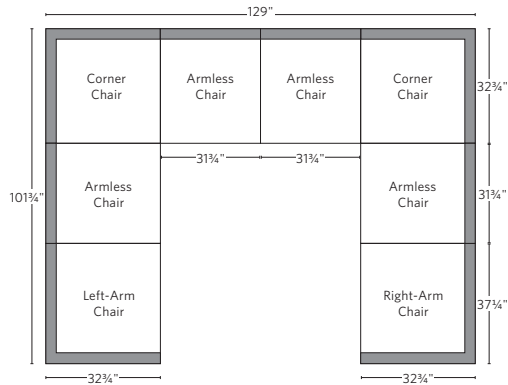

MODULAR U-SOFA SECTIONAL