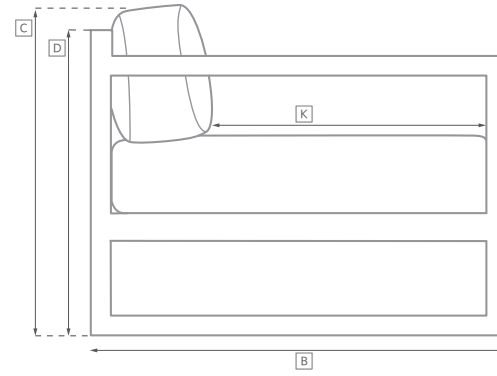

MARBELLA TEAK MODULAR SEATING COLLECTION

All dimensions are given in inches. See the attached "Dimensions Diagram" sheet for more information on the keys used in this chart.

| | OVERALL WIDTH A | OVERALL DEPTH B | OVERALL HEIGHT W/ CUSHION C | FRAME HEIGHT D | ARM HEIGHT E | ARM WIDTH F | FOOT HEIGHT G | SEAT HEIGHT W/ CUSHION H | SEAT HEIGHT (FLOOR TO FRAME) I | INSIDE SEAT WIDTH J | INSIDE SEAT DEPTH K | # OF BACK CUSHIONS | # OF SEAT CUSHIONS |
|-------------------------|--------------------|--------------------|-----------------------------------|-------------------|-----------------|----------------|------------------|-----------------------------|--------------------------------------|------------------------|------------------------|--------------------|--------------------|
| CLASSIC OTTOMAN | 31¾ | 31¾ | 13 | 8 | - | - | - | 13 | 8 | 31¾ | 31¾ | - | 1 |
| LUXE OTTOMAN | 34 | 34 | 14 | 9 | - | - | - | 14 | 9 | 34 | 34 | - | 1 |
| CLASSIC ARMLESS CHAIR | 31¾ | 32¾ | 25 | 24½ | - | - | - | 13 | 8 | 31¾ | 27¾ | 1 | 1 |
| LUXE ARMLESS CHAIR | 34 | 35 | 27 | 26¾ | - | - | - | 14 | 9 | 34 | 29½ | 1 | 1 |
| CLASSIC CORNER CHAIR | 32¾ | 32¾ | 25 | 24½ | - | - | - | 13 | 8 | 27¾ | 27¾ | 2 | 1 |
| LUXE CORNER CHAIR | 35 | 35 | 27 | 26¾ | - | - | - | 14 | 9 | 29½ | 29½ | 2 | 1 |
| CLASSIC LEFT-ARM CHAIR | 37¾ | 32¾ | 25 | 24½ | 18 | 5½ | - | 13 | 8 | 31¾ | 27¾ | 1 | 1 |
| LUXE LEFT-ARM CHAIR | 39½ | 35 | 27 | 26¾ | 19½ | 5½ | - | 14 | 9 | 34 | 29½ | 1 | 1 |
| CLASSIC RIGHT-ARM CHAIR | 37¾ | 32¾ | 25 | 24½ | 18 | 5½ | - | 13 | 8 | 31¾ | 27¾ | 1 | 1 |
| LUXE RIGHT-ARM CHAIR | 39½ | 35 | 27 | 26¾ | 19½ | 5½ | - | 14 | 9 | 34 | 29½ | 1 | 1 |

OUTDOOR SEATING DIMENSIONS DIAGRAM

See the "Dimensions Sheet" for the measurements that correspond with the letters below.

RH

OUTDOOR SEATING DIMENSIONS DIAGRAM

See the "Dimensions Sheet" for the measurements that correspond with the letters below.