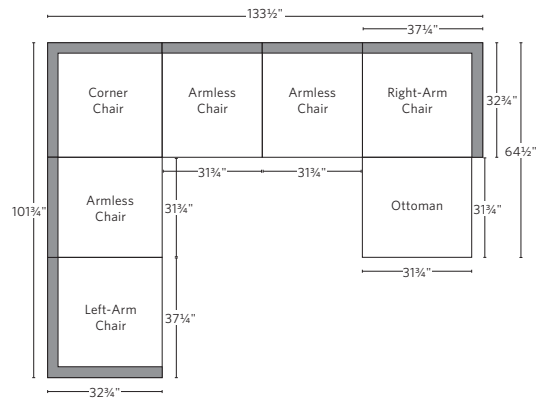

MODULAR U-SOFA CHAISE SECTIONAL

Available in left and right-arm configurations.