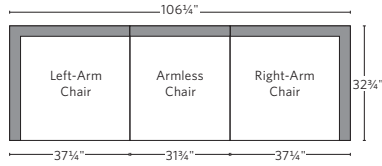

MODULAR SOFA