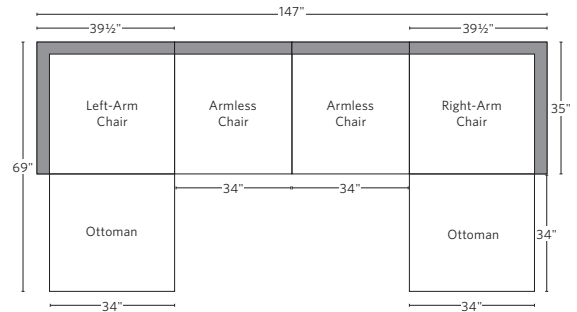

MODULAR U-CHAISE SECTIONAL