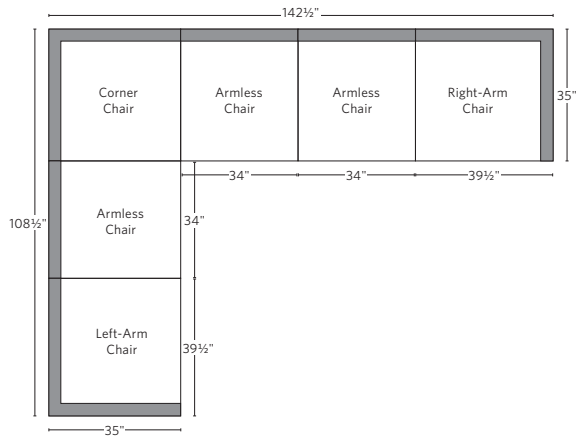

MODULAR L-SECTIONAL

Available in left and right-arm configurations.