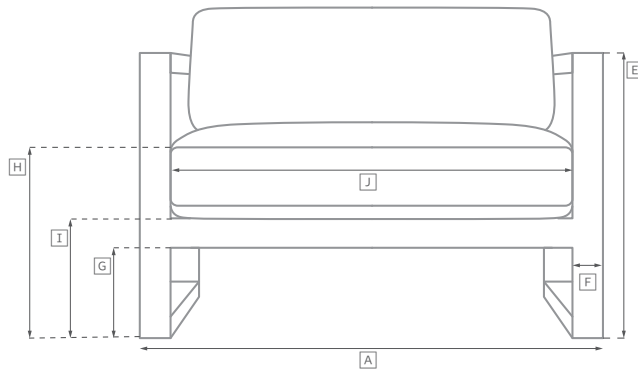

MARBELLA TEAK MODULAR SEATING COLLECTION

All dimensions are given in inches. See the attached "Dimensions Diagram" sheet for more information on the keys used in this chart.

| | OVERALL WIDTH A | OVERALL DEPTH B | OVERALL HEIGHT W/ CUSHION C | FRAME HEIGHT D | ARM HEIGHT E | ARM WIDTH F | FOOT HEIGHT G | SEAT HEIGHT W/ CUSHION H | SEAT HEIGHT (FLOOR TO FRAME) I | INSIDE SEAT WIDTH J | INSIDE SEAT DEPTH K | # OF BACK CUSHIONS | # OF SEAT CUSHIONS |
|-------------------------|--------------------|--------------------|-----------------------------------|-------------------|-----------------|----------------|------------------|-----------------------------|--------------------------------------|------------------------|------------------------|--------------------|--------------------|
| CLASSIC OTTOMAN | 31¾ | 31¾ | 13 | 8 | - | - | - | 13 | 8 | 31¾ | 31¾ | - | 1 |
| LUXE OTTOMAN | 34 | 34 | 14 | 9 | - | - | - | 14 | 9 | 34 | 34 | - | 1 |
| CLASSIC ARMLESS CHAIR | 31¾ | 32¾ | 25 | 24½ | - | - | - | 13 | 8 | 31¾ | 27¾ | 1 | 1 |
| LUXE ARMLESS CHAIR | 34 | 35 | 27 | 26¾ | - | - | - | 14 | 9 | 34 | 29½ | 1 | 1 |
| CLASSIC CORNER CHAIR | 32¾ | 32¾ | 25 | 24½ | - | - | - | 13 | 8 | 27¾ | 27¾ | 2 | 1 |
| LUXE CORNER CHAIR | 35 | 35 | 27 | 26¾ | - | - | - | 14 | 9 | 29½ | 29½ | 2 | 1 |
| CLASSIC LEFT-ARM CHAIR | 37¾ | 32¾ | 25 | 24½ | 18 | 5½ | - | 13 | 8 | 31¾ | 27¾ | 1 | 1 |
| LUXE LEFT-ARM CHAIR | 39½ | 35 | 27 | 26¾ | 19½ | 5½ | - | 14 | 9 | 34 | 29½ | 1 | 1 |
| CLASSIC RIGHT-ARM CHAIR | 37¾ | 32¾ | 25 | 24½ | 18 | 5½ | - | 13 | 8 | 31¾ | 27¾ | 1 | 1 |
| LUXE RIGHT-ARM CHAIR | 39½ | 35 | 27 | 26¾ | 19½ | 5½ | - | 14 | 9 | 34 | 29½ | 1 | 1 |

OUTDOOR SEATING DIMENSIONS DIAGRAM

See the "Dimensions Sheet" for the measurements that correspond with the letters below.

RH

OUTDOOR SEATING DIMENSIONS DIAGRAM

See the "Dimensions Sheet" for the measurements that correspond with the letters below.