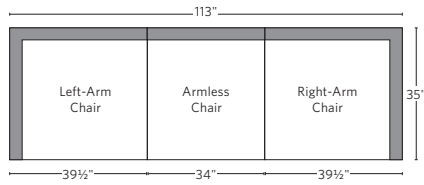

MODULAR SOFA