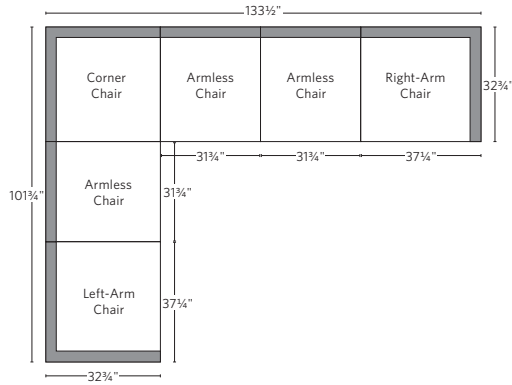

MODULAR L-SECTIONAL

Available in left and right-arm configurations.