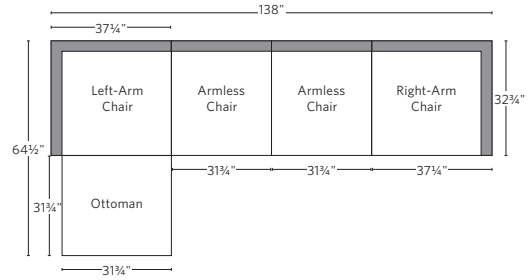

MODULAR SOFA CHAISE

Available in left and right-arm configurations.