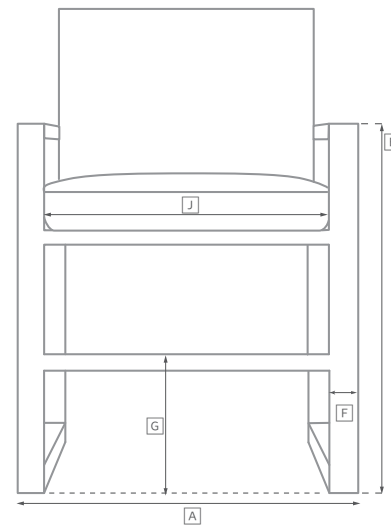

MARBELLA TEAK MODULAR SEATING COLLECTION

All dimensions are given in inches. See the attached "Dimensions Diagram" sheet for more information on the keys used in this chart.

| | OVERALL WIDTH A | OVERALL DEPTH B | OVERALL HEIGHT W/ CUSHION C | FRAME HEIGHT D | ARM HEIGHT E | ARM WIDTH F | FOOT HEIGHT G | SEAT HEIGHT W/ CUSHION H | SEAT HEIGHT (FLOOR TO FRAME) I | INSIDE SEAT WIDTH J | INSIDE SEAT DEPTH K | # OF BACK CUSHIONS | # OF SEAT CUSHIONS |
|-------------------------|--------------------|--------------------|-----------------------------------|-------------------|-----------------|----------------|------------------|-----------------------------|--------------------------------------|------------------------|------------------------|--------------------|--------------------|
| CLASSIC OTTOMAN | 31¾ | 31¾ | 13 | 8 | - | - | - | 13 | 8 | 31¾ | 31¾ | - | 1 |
| LUXE OTTOMAN | 34 | 34 | 14 | 9 | - | - | - | 14 | 9 | 34 | 34 | - | 1 |
| CLASSIC ARMLESS CHAIR | 31¾ | 32¾ | 25 | 24½ | - | - | - | 13 | 8 | 31¾ | 27¾ | 1 | 1 |
| LUXE ARMLESS CHAIR | 34 | 35 | 27 | 26¾ | - | - | - | 14 | 9 | 34 | 29½ | 1 | 1 |
| CLASSIC CORNER CHAIR | 32¾ | 32¾ | 25 | 24½ | - | - | - | 13 | 8 | 27¾ | 27¾ | 2 | 1 |
| LUXE CORNER CHAIR | 35 | 35 | 27 | 26¾ | - | - | - | 14 | 9 | 29½ | 29½ | 2 | 1 |
| CLASSIC LEFT-ARM CHAIR | 37¾ | 32¾ | 25 | 24½ | 18 | 5½ | - | 13 | 8 | 31¾ | 27¾ | 1 | 1 |
| LUXE LEFT-ARM CHAIR | 39½ | 35 | 27 | 26¾ | 19½ | 5½ | - | 14 | 9 | 34 | 29½ | 1 | 1 |
| CLASSIC RIGHT-ARM CHAIR | 37¾ | 32¾ | 25 | 24½ | 18 | 5½ | - | 13 | 8 | 31¾ | 27¾ | 1 | 1 |
| LUXE RIGHT-ARM CHAIR | 39½ | 35 | 27 | 26¾ | 19½ | 5½ | - | 14 | 9 | 34 | 29½ | 1 | 1 |

OUTDOOR SEATING DIMENSIONS DIAGRAM

See the "Dimensions Sheet" for the measurements that correspond with the letters below.

RH

OUTDOOR SEATING DIMENSIONS DIAGRAM

See the "Dimensions Sheet" for the measurements that correspond with the letters below.