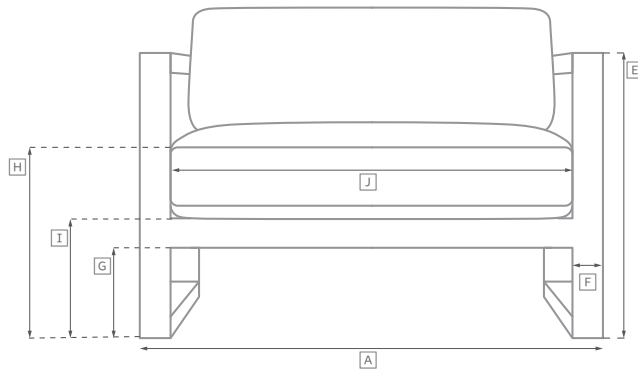

MALTA TEAK SEATING COLLECTION

All dimensions are given in inches. See the attached "Dimensions Diagram" sheet for more information on the keys used in this chart.

	OVERALL WIDTH A	OVERALL DEPTH B	OVERALL HEIGHT W/ CUSHION C	FRAME HEIGHT D	ARM HEIGHT E	ARM WIDTH F	FOOT HEIGHT G	SEAT HEIGHT W/ CUSHION H	SEAT HEIGHT (FLOOR TO FRAME) I	INSIDE SEAT WIDTH J	INSIDE SEAT DEPTH K	# OF BACK CUSHIONS	# OF SEAT CUSHIONS	WEIGHT
72" SOFA	72	33½	31½	28	20	3¾	8	15½	10	65	32	2	1	96
90" SOFA	90	33½	31½	28	20	3¾	8	15½	10	83	32	2	1	113
108" SOFA	108	33½	31½	28	20	3¾	8	15½	10	101	32	2	1	128
LOUNGE CHAIR	31¾	33½	31½	28	20	3¾	8	15½	10	24½	28½	1	1	37
OTTOMAN	24½	24½	15½	10	-	-	8	15½	10	20½	20½	-	1	18
CHAISE	33	85¾	15	11	11	2½	9½	15	11	28½	74½	1	1	76
DINING SIDE CHAIR	22	24	32	30½	-	-	15½	20½	17½	20	20	1	1	18
DINING ARMCHAIR	24	24	32	30½	26	2¾	15½	20½	17½	20	20	1	1	20
COUNTER STOOL	22	23	25¾	37½	-	-	9¾	25¾	22¾	22	21½	1	1	20
BARSTOOL	22	23	30½	41	-	-	13¾	30½	27½	22	21½	1	1	20

OUTDOOR SEATING DIMENSIONS DIAGRAM

See the "Dimensions Sheet" for the measurements that correspond with the letters below.

RH

OUTDOOR SEATING DIMENSIONS DIAGRAM

See the "Dimensions Sheet" for the measurements that correspond with the letters below.