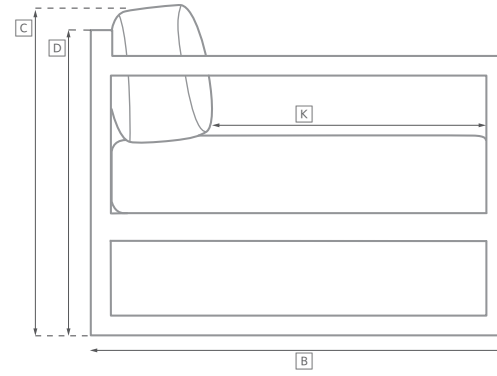

MALTA TEAK SEATING COLLECTION

All dimensions are given in inches. See the attached "Dimensions Diagram" sheet for more information on the keys used in this chart.

	OVERALL WIDTH A	OVERALL DEPTH B	OVERALL HEIGHT W/ CUSHION C	FRAME HEIGHT D	ARM HEIGHT E	ARM WIDTH F	FOOT HEIGHT G	SEAT HEIGHT W/ CUSHION H	SEAT HEIGHT (FLOOR TO FRAME) I	INSIDE SEAT WIDTH J	INSIDE SEAT DEPTH K	# OF BACK CUSHIONS	# OF SEAT CUSHIONS	WEIGHT
72" SOFA	72	33½	31½	28	20	3¾	8	15½	10	65	32	2	1	96
90" SOFA	90	33½	31½	28	20	3¾	8	15½	10	83	32	2	1	113
108" SOFA	108	33½	31½	28	20	3¾	8	15½	10	101	32	2	1	128
LOUNGE CHAIR	31¾	33½	31½	28	20	3¾	8	15½	10	24½	28½	1	1	37
OTTOMAN	24½	24½	15½	10	-	-	8	15½	10	20½	20½	-	1	18
CHAISE	33	85¾	15	11	11	2½	9½	15	11	28½	74½	1	1	76
DINING SIDE CHAIR	22	24	32	30½	-	-	15½	20½	17½	20	20	1	1	18
DINING ARMCHAIR	24	24	32	30½	26	2¾	15½	20½	17½	20	20	1	1	20
COUNTER STOOL	22	23	25¾	37½	-	-	9¾	25¾	22¾	22	21½	1	1	20
BARSTOOL	22	23	30½	41	-	-	13¾	30½	27½	22	21½	1	1	20

OUTDOOR SEATING DIMENSIONS DIAGRAM

See the "Dimensions Sheet" for the measurements that correspond with the letters below.

RH

OUTDOOR SEATING DIMENSIONS DIAGRAM

See the "Dimensions Sheet" for the measurements that correspond with the letters below.