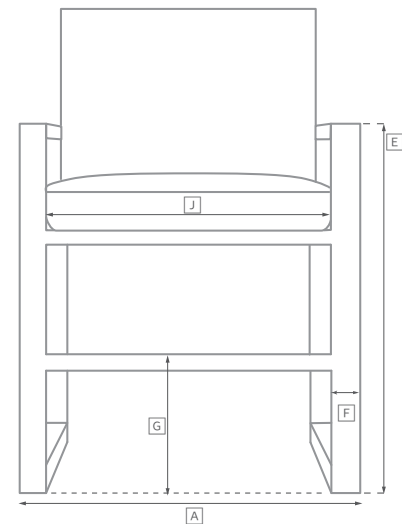

MALTA TEAK SEATING COLLECTION

All dimensions are given in inches. See the attached "Dimensions Diagram" sheet for more information on the keys used in this chart.

	OVERALL WIDTH A	OVERALL DEPTH B	OVERALL HEIGHT W/ CUSHION C	FRAME HEIGHT D	ARM HEIGHT E	ARM WIDTH F	FOOT HEIGHT G	SEAT HEIGHT W/ CUSHION H	SEAT HEIGHT (FLOOR TO FRAME) I	INSIDE SEAT WIDTH J	INSIDE SEAT DEPTH K	# OF BACK CUSHIONS	# OF SEAT CUSHIONS	WEIGHT
72" SOFA	72	33½	31½	28	20	3¾	8	15½	10	65	32	2	1	96
90" SOFA	90	33½	31½	28	20	3¾	8	15½	10	83	32	2	1	113
108" SOFA	108	33½	31½	28	20	3¾	8	15½	10	101	32	2	1	128
LOUNGE CHAIR	31¾	33½	31½	28	20	3¾	8	15½	10	24½	28½	1	1	37
OTTOMAN	24½	24½	15½	10	-	-	8	15½	10	20½	20½	-	1	18
CHAISE	33	85¾	15	11	11	2½	9½	15	11	28½	74½	1	1	76
DINING SIDE CHAIR	22	24	32	30½	-	-	15½	20½	17½	20	20	1	1	18
DINING ARMCHAIR	24	24	32	30½	26	2¾	15½	20½	17½	20	20	1	1	20
COUNTER STOOL	22	23	25¾	37½	-	-	9¾	25¾	22¾	22	21½	1	1	20
BARSTOOL	22	23	30½	41	-	-	13¾	30½	27½	22	21½	1	1	20

OUTDOOR SEATING DIMENSIONS DIAGRAM

See the "Dimensions Sheet" for the measurements that correspond with the letters below.

RH

OUTDOOR SEATING DIMENSIONS DIAGRAM

See the "Dimensions Sheet" for the measurements that correspond with the letters below.