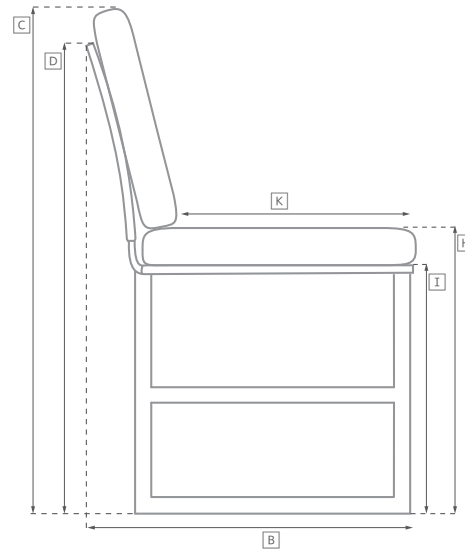

MALTA TEAK SEATING COLLECTION

All dimensions are given in inches. See the attached "Dimensions Diagram" sheet for more information on the keys used in this chart.

	OVERALL WIDTH A	OVERALL DEPTH B	OVERALL HEIGHT W/ CUSHION C	FRAME HEIGHT D	ARM HEIGHT E	ARM WIDTH F	FOOT HEIGHT G	SEAT HEIGHT W/ CUSHION H	SEAT HEIGHT (FLOOR TO FRAME) I	INSIDE SEAT WIDTH J	INSIDE SEAT DEPTH K	# OF BACK CUSHIONS	# OF SEAT CUSHIONS	WEIGHT
72" SOFA	72	33½	31½	28	20	3¾	8	15½	10	65	32	2	1	96
90" SOFA	90	33½	31½	28	20	3¾	8	15½	10	83	32	2	1	113
108" SOFA	108	33½	31½	28	20	3¾	8	15½	10	101	32	2	1	128
LOUNGE CHAIR	31¾	33½	31½	28	20	3¾	8	15½	10	24½	28½	1	1	37
OTTOMAN	24½	24½	15½	10	-	-	8	15½	10	20½	20½	-	1	18
CHAISE	33	85¾	15	11	11	2½	9½	15	11	28½	74½	1	1	76
DINING SIDE CHAIR	22	24	32	30½	-	-	15½	20½	17½	20	20	1	1	18
DINING ARMCHAIR	24	24	32	30½	26	2¾	15½	20½	17½	20	20	1	1	20
COUNTER STOOL	22	23	25¾	37½	-	-	9¾	25¾	22¾	22	21½	1	1	20
BARSTOOL	22	23	30½	41	-	-	13¾	30½	27½	22	21½	1	1	20

OUTDOOR SEATING DIMENSIONS DIAGRAM

See the "Dimensions Sheet" for the measurements that correspond with the letters below.

RH

OUTDOOR SEATING DIMENSIONS DIAGRAM

See the "Dimensions Sheet" for the measurements that correspond with the letters below.