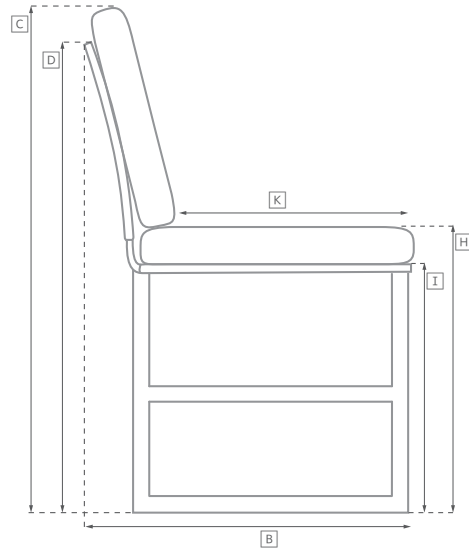

MALTA ALUMINUM SEATING COLLECTION

All dimensions are given in inches. See the attached "Dimensions Diagram" sheet for more information on the keys used in this chart.

	OVERALL WIDTH A	OVERALL DEPTH B	OVERALL HEIGHT W/ CUSHION C	FRAME HEIGHT D	ARM HEIGHT E	ARM WIDTH F	FOOT HEIGHT G	SEAT HEIGHT W/ CUSHION H	SEAT HEIGHT (FLOOR TO FRAME) I	INSIDE SEAT WIDTH J	INSIDE SEAT DEPTH K	# OF BACK CUSHIONS	# OF SEAT CUSHIONS	WEIGHT
72" SOFA	72	33½	31½	28	20	3¾	8	15½	10	65	32	2	1	70½
90" SOFA	90	33½	31½	28	20	3¾	8	15½	10	83	32	2	1	83¾
108" SOFA	108	33½	31½	28	20	3¾	8	15½	10	101	32	2	1	98½
LOUNGE CHAIR	31¾	33½	31½	28	20	3¾	8	15½	10	24½	28½	1	1	38
OTTOMAN	24½	24½	15½	10	NA	NA	8	15½	10	20½	20½	NA	1	17½
CHAISE	33	85¾	15	11	11	2½	9½	15	11	28½	74½	1	1	70
DINING SIDE CHAIR	22	24	32	30½	NA	NA	15½	20½	17½	20	20	1	1	23½
DINING ARMCHAIR	24	24	32	30½	26	2¾	15½	20½	17½	20	20	1	1	27½

OUTDOOR SEATING DIMENSIONS DIAGRAM

See the "Dimensions Sheet" for the measurements that correspond with the letters below.

RH

OUTDOOR SEATING DIMENSIONS DIAGRAM

See the "Dimensions Sheet" for the measurements that correspond with the letters below.