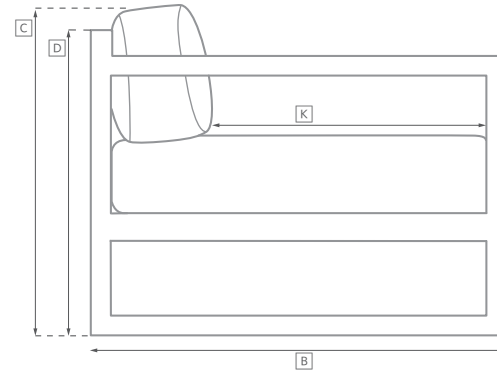

MALTA ALUMINUM SEATING COLLECTION

All dimensions are given in inches. See the attached "Dimensions Diagram" sheet for more information on the keys used in this chart.

	OVERALL WIDTH A	OVERALL DEPTH B	OVERALL HEIGHT W/ CUSHION C	FRAME HEIGHT D	ARM HEIGHT E	ARM WIDTH F	FOOT HEIGHT G	SEAT HEIGHT W/ CUSHION H	SEAT HEIGHT (FLOOR TO FRAME) I	INSIDE SEAT WIDTH J	INSIDE SEAT DEPTH K	# OF BACK CUSHIONS	# OF SEAT CUSHIONS	WEIGHT
72" SOFA	72	33½	31½	28	20	3¾	8	15½	10	65	32	2	1	70½
90" SOFA	90	33½	31½	28	20	3¾	8	15½	10	83	32	2	1	83¾
108" SOFA	108	33½	31½	28	20	3¾	8	15½	10	101	32	2	1	98½
LOUNGE CHAIR	31¾	33½	31½	28	20	3¾	8	15½	10	24½	28½	1	1	38
OTTOMAN	24½	24½	15½	10	NA	NA	8	15½	10	20½	20½	NA	1	17½
CHAISE	33	85¾	15	11	11	2½	9½	15	11	28½	74½	1	1	70
DINING SIDE CHAIR	22	24	32	30½	NA	NA	15½	20½	17½	20	20	1	1	23½
DINING ARMCHAIR	24	24	32	30½	26	2¾	15½	20½	17½	20	20	1	1	27½

OUTDOOR SEATING DIMENSIONS DIAGRAM

See the "Dimensions Sheet" for the measurements that correspond with the letters below.

RH

OUTDOOR SEATING DIMENSIONS DIAGRAM

See the "Dimensions Sheet" for the measurements that correspond with the letters below.