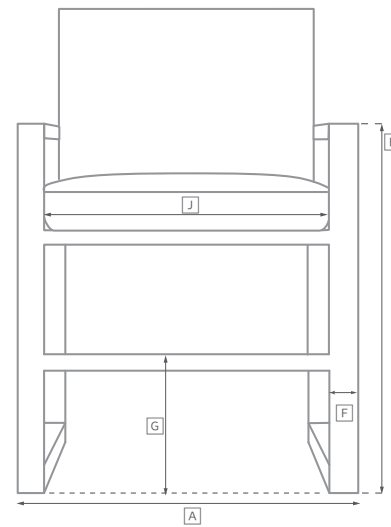

MALTA ALUMINUM SEATING COLLECTION

All dimensions are given in inches. See the attached "Dimensions Diagram" sheet for more information on the keys used in this chart.

	OVERALL WIDTH A	OVERALL DEPTH B	OVERALL HEIGHT W/ CUSHION C	FRAME HEIGHT D	ARM HEIGHT E	ARM WIDTH F	FOOT HEIGHT G	SEAT HEIGHT W/ CUSHION H	SEAT HEIGHT (FLOOR TO FRAME) I	INSIDE SEAT WIDTH J	INSIDE SEAT DEPTH K	# OF BACK CUSHIONS	# OF SEAT CUSHIONS	WEIGHT
72" SOFA	72	33½	31½	28	20	3¾	8	15½	10	65	32	2	1	70½
90" SOFA	90	33½	31½	28	20	3¾	8	15½	10	83	32	2	1	83¾
108" SOFA	108	33½	31½	28	20	3¾	8	15½	10	101	32	2	1	98½
LOUNGE CHAIR	31¾	33½	31½	28	20	3¾	8	15½	10	24½	28½	1	1	38
OTTOMAN	24½	24½	15½	10	NA	NA	8	15½	10	20½	20½	NA	1	17½
CHAISE	33	85¾	15	11	11	2½	9½	15	11	28½	74½	1	1	70
DINING SIDE CHAIR	22	24	32	30½	NA	NA	15½	20½	17½	20	20	1	1	23½
DINING ARMCHAIR	24	24	32	30½	26	2¾	15½	20½	17½	20	20	1	1	27½

OUTDOOR SEATING DIMENSIONS DIAGRAM

See the "Dimensions Sheet" for the measurements that correspond with the letters below.

RH

OUTDOOR SEATING DIMENSIONS DIAGRAM

See the "Dimensions Sheet" for the measurements that correspond with the letters below.