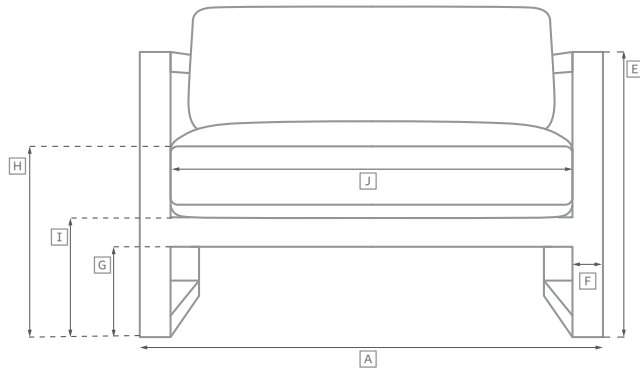

MALTA ALUMINUM SEATING COLLECTION

All dimensions are given in inches. See the attached "Dimensions Diagram" sheet for more information on the keys used in this chart.

	OVERALL WIDTH A	OVERALL DEPTH B	OVERALL HEIGHT W/ CUSHION C	FRAME HEIGHT D	ARM HEIGHT E	ARM WIDTH F	FOOT HEIGHT G	SEAT HEIGHT W/ CUSHION H	SEAT HEIGHT (FLOOR TO FRAME) I	INSIDE SEAT WIDTH J	INSIDE SEAT DEPTH K	# OF BACK CUSHIONS	# OF SEAT CUSHIONS	WEIGHT
72" SOFA	72	33½	31½	28	20	3¾	8	15½	10	65	32	2	1	70½
90" SOFA	90	33½	31½	28	20	3¾	8	15½	10	83	32	2	1	83¾
108" SOFA	108	33½	31½	28	20	3¾	8	15½	10	101	32	2	1	98½
LOUNGE CHAIR	31¾	33½	31½	28	20	3¾	8	15½	10	24½	28½	1	1	38
OTTOMAN	24½	24½	15½	10	NA	NA	8	15½	10	20½	20½	NA	1	17½
CHAISE	33	85¾	15	11	11	2½	9½	15	11	28½	74½	1	1	70
DINING SIDE CHAIR	22	24	32	30½	NA	NA	15½	20½	17½	20	20	1	1	23½
DINING ARMCHAIR	24	24	32	30½	26	2¾	15½	20½	17½	20	20	1	1	27½

OUTDOOR SEATING DIMENSIONS DIAGRAM

See the "Dimensions Sheet" for the measurements that correspond with the letters below.

RH

OUTDOOR SEATING DIMENSIONS DIAGRAM

See the "Dimensions Sheet" for the measurements that correspond with the letters below.