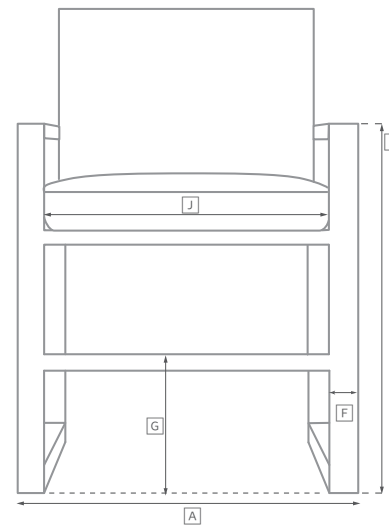

MAJORCA SEATING COLLECTION

All dimensions are given in inches. See the attached "Dimensions Diagram" sheet for more information on the keys used in this chart.

	OVERALL WIDTH A	OVERALL DEPTH B	OVERALL HEIGHT W/ CUSHION C	FRAME HEIGHT D	ARM HEIGHT E	ARM WIDTH F	FOOT HEIGHT G	SEAT HEIGHT W/ CUSHION H	SEAT HEIGHT (FLOOR TO FRAME) I	INSIDE SEAT WIDTH J	INSIDE SEAT DEPTH K	# OF BACK CUSHIONS	# OF SEAT CUSHIONS
LUXE LEFT-ARM CHAISE	50	57	31	27	22¼	11	1½	14½	9½	39	49	1/1 lumbar	1
CLASSIC RIGHT-ARM CHAISE	40	54	28¾	25½	21	8	1½	14½	9½	32	46	1/1 lumbar	1
LUXE RIGHT-ARM CHAISE	50	57	31	27	22¼	11	1½	14½	9½	39	49	1/1 lumbar	1
DINING ARMCHAIR	25¼	24	41	41	26¼	3	-	20½	19	19	17	-	1
DINING SIDE CHAIR	19	24	41	41	-	-	-	20½	19	19	17	-	1
DINING CUBE	17	17	17	17	-	-	-	19	17	16¼	16¼	-	1

OUTDOOR DIMENSIONS DIAGRAM

See the "Dimensions Sheet" for the measurements that correspond with the letters below.

RH