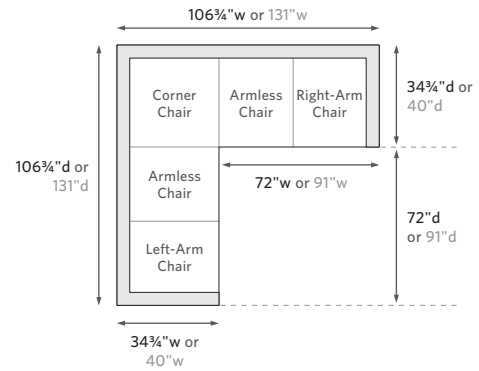

RH

MAJORCA COLLECTION

When configuring a sectional, please choose either Luxe or Classic depth for all components.

LEFT-ARM SOFA CHAISE SECTIONAL

112" Classic Left-Arm Sofa Chaise: 112"w x 54"d x 25½"h Overall
 141" Luxe Left-Arm Sofa Chaise: 141"w x 57"d x 27"h Overall

RIGHT-ARM SOFA CHAISE SECTIONAL

112" Classic Right-Arm Sofa Chaise: 112"w x 54"d x 25½"h Overall
 141" Luxe Right-Arm Sofa Chaise: 141"w x 57"d x 27"h Overall

L-SECTIONAL

106¾" Classic Left-Arm L-Sectional: 106¾"w x 74¾"d x 25½"h Overall
 131" Luxe Left-Arm L-Sectional: 131"w x 91"d x 27"h Overall

CORNER SECTIONAL

106¾" Classic Corner Sectional: 106¾"w x 106¾"d x 25½"h Overall
 131" Luxe Corner Sectional: 131"w x 131"d x 27"h Overall

U-SOFA SECTIONAL

114" Classic U-Sofa Sectional: 114"w x 74¾"d x 25½"h Overall
 161" Luxe U-Sofa Sectional: 161"w x 91"d x 27"h Overall

U-CHAISE SECTIONAL

124½" Classic U-Chaise Sectional: 124½"w x 54"d x 25½"h Overall
 181" Luxe U-Chaise Sectional: 181"w x 57"d x 27"h Overall