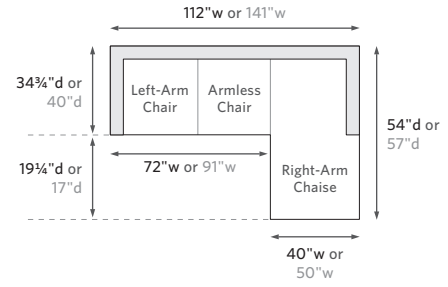

RIGHT-ARM SOFA CHAISE SECTIONAL

112" Classic Right-Arm Sofa Chaise: 112"w x 54"d x 25½"h Overall
141" Luxe Right-Arm Sofa Chaise: 141"w x 57"d x 27"h Overall