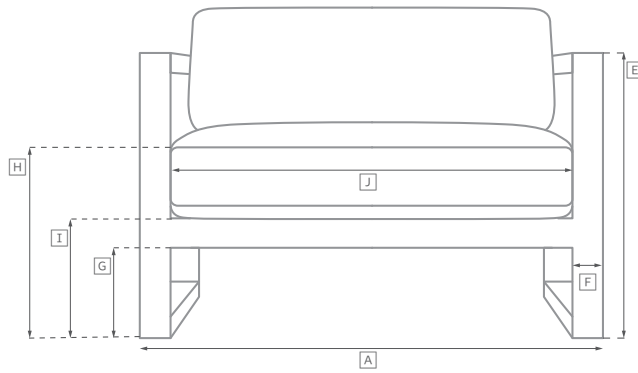

MAJORCA SEATING COLLECTION

All dimensions are given in inches. See the attached "Dimensions Diagram" sheet for more information on the keys used in this chart.

	OVERALL WIDTH A	OVERALL DEPTH B	OVERALL HEIGHT W/ CUSHION C	FRAME HEIGHT D	ARM HEIGHT E	ARM WIDTH F	FOOT HEIGHT G	SEAT HEIGHT W/ CUSHION H	SEAT HEIGHT (FLOOR TO FRAME) I	INSIDE SEAT WIDTH J	INSIDE SEAT DEPTH K	# OF BACK CUSHIONS	# OF SEAT CUSHIONS
LUXE LEFT-ARM CHAISE	50	57	31	27	22¼	11	1½	14½	9½	39	49	1/1 lumbar	1
CLASSIC RIGHT-ARM CHAISE	40	54	28¾	25½	21	8	1½	14½	9½	32	46	1/1 lumbar	1
LUXE RIGHT-ARM CHAISE	50	57	31	27	22¼	11	1½	14½	9½	39	49	1/1 lumbar	1
DINING ARMCHAIR	25¼	24	41	41	26¼	3	-	20½	19	19	17	-	1
DINING SIDE CHAIR	19	24	41	41	-	-	-	20½	19	19	17	-	1
DINING CUBE	17	17	17	17	-	-	-	19	17	16¼	16¼	-	1

OUTDOOR DIMENSIONS DIAGRAM

See the "Dimensions Sheet" for the measurements that correspond with the letters below.

RH