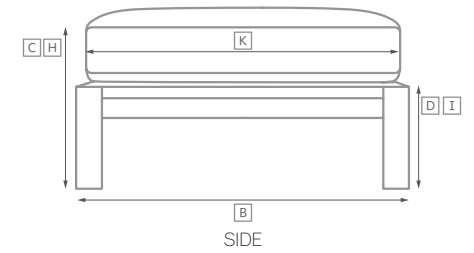

MAJORCA SEATING COLLECTION

All dimensions are given in inches. See the attached "Dimensions Diagram" sheet for more information on the keys used in this chart.

	OVERALL WIDTH A	OVERALL DEPTH B	OVERALL HEIGHT W/ CUSHION C	FRAME HEIGHT D	ARM HEIGHT E	ARM WIDTH F	FOOT HEIGHT G	SEAT HEIGHT W/ CUSHION H	SEAT HEIGHT (FLOOR TO FRAME) I	INSIDE SEAT WIDTH J	INSIDE SEAT DEPTH K	# OF BACK CUSHIONS	# OF SEAT CUSHIONS
LUXE LEFT-ARM CHAISE	50	57	31	27	22¼	11	1½	14½	9½	39	49	1/1 lumbar	1
CLASSIC RIGHT-ARM CHAISE	40	54	28¾	25½	21	8	1½	14½	9½	32	46	1/1 lumbar	1
LUXE RIGHT-ARM CHAISE	50	57	31	27	22¼	11	1½	14½	9½	39	49	1/1 lumbar	1
DINING ARMCHAIR	25¼	24	41	41	26¼	3	-	20½	19	19	17	-	1
DINING SIDE CHAIR	19	24	41	41	-	-	-	20½	19	19	17	-	1
DINING CUBE	17	17	17	17	-	-	-	19	17	16¼	16¼	-	1

OUTDOOR DIMENSIONS DIAGRAM

See the "Dimensions Sheet" for the measurements that correspond with the letters below.

RH

OUTDOOR DIMENSIONS DIAGRAM

See the "Dimensions Sheet" for the measurements that correspond with the letters below.

RH

MAJORCA COLLECTION

When configuring a sectional, please choose either Luxe or Classic depth for all components.

LEFT-ARM SOFA CHAISE SECTIONAL

112" Classic Left-Arm Sofa Chaise: 112"w x 54"d x 25½"h Overall
 141" Luxe Left-Arm Sofa Chaise: 141"w x 57"d x 27"h Overall