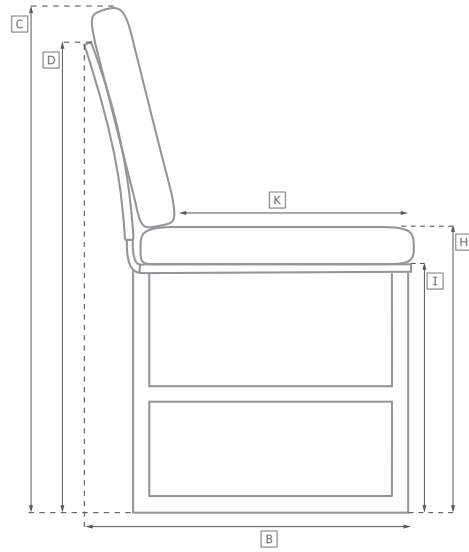

MAJORCA SEATING COLLECTION

All dimensions are given in inches. See the attached "Dimensions Diagram" sheet for more information on the keys used in this chart.

	OVERALL WIDTH A	OVERALL DEPTH B	OVERALL HEIGHT W/ CUSHION C	FRAME HEIGHT D	ARM HEIGHT E	ARM WIDTH F	FOOT HEIGHT G	SEAT HEIGHT W/ CUSHION H	SEAT HEIGHT (FLOOR TO FRAME) I	INSIDE SEAT WIDTH J	INSIDE SEAT DEPTH K	# OF BACK CUSHIONS	# OF SEAT CUSHIONS
LUXE LEFT-ARM CHAISE	50	57	31	27	22¼	11	1½	14½	9½	39	49	1/1 lumbar	1
CLASSIC RIGHT-ARM CHAISE	40	54	28¾	25½	21	8	1½	14½	9½	32	46	1/1 lumbar	1
LUXE RIGHT-ARM CHAISE	50	57	31	27	22¼	11	1½	14½	9½	39	49	1/1 lumbar	1
DINING ARMCHAIR	25¼	24	41	41	26¼	3	-	20½	19	19	17	-	1
DINING SIDE CHAIR	19	24	41	41	-	-	-	20½	19	19	17	-	1
DINING CUBE	17	17	17	17	-	-	-	19	17	16¼	16¼	-	1

OUTDOOR DIMENSIONS DIAGRAM

See the "Dimensions Sheet" for the measurements that correspond with the letters below.

RH