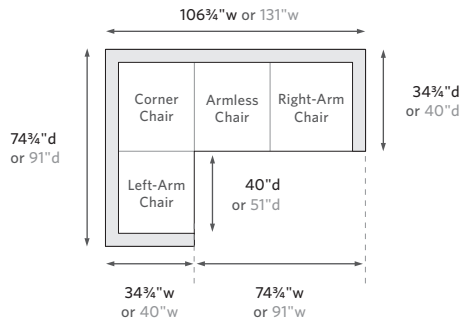

MAJORCA SEATING COLLECTION

All dimensions are given in inches. See the attached "Dimensions Diagram" sheet for more information on the keys used in this chart.

	OVERALL WIDTH A	OVERALL DEPTH B	OVERALL HEIGHT W/ CUSHION C	FRAME HEIGHT D	ARM HEIGHT E	ARM WIDTH F	FOOT HEIGHT G	SEAT HEIGHT W/ CUSHION H	SEAT HEIGHT (FLOOR TO FRAME) I	INSIDE SEAT WIDTH J	INSIDE SEAT DEPTH K	# OF BACK CUSHIONS	# OF SEAT CUSHIONS
LUXE LEFT-ARM CHAISE	50	57	31	27	22¼	11	1½	14½	9½	39	49	1/1 lumbar	1
CLASSIC RIGHT-ARM CHAISE	40	54	28¾	25½	21	8	1½	14½	9½	32	46	1/1 lumbar	1
LUXE RIGHT-ARM CHAISE	50	57	31	27	22¼	11	1½	14½	9½	39	49	1/1 lumbar	1
DINING ARMCHAIR	25¼	24	41	41	26¼	3	-	20½	19	19	17	-	1
DINING SIDE CHAIR	19	24	41	41	-	-	-	20½	19	19	17	-	1
DINING CUBE	17	17	17	17	-	-	-	19	17	16¼	16¼	-	1

OUTDOOR DIMENSIONS DIAGRAM

See the "Dimensions Sheet" for the measurements that correspond with the letters below.

RH

OUTDOOR DIMENSIONS DIAGRAM

See the "Dimensions Sheet" for the measurements that correspond with the letters below.

RH

MAJORCA COLLECTION

When configuring a sectional, please choose either Luxe or Classic depth for all components.

LEFT-ARM SOFA CHAISE SECTIONAL

112" Classic Left-Arm Sofa Chaise: 112"w x 54"d x 25½"h Overall
 141" Luxe Left-Arm Sofa Chaise: 141"w x 57"d x 27"h Overall

RIGHT-ARM SOFA CHAISE SECTIONAL

112" Classic Right-Arm Sofa Chaise: 112"w x 54"d x 25½"h Overall
 141" Luxe Right-Arm Sofa Chaise: 141"w x 57"d x 27"h Overall

L-SECTIONAL

106¾" Classic Left-Arm L-Sectional: 106¾"w x 74¾"d x 25½"h Overall
 131" Luxe Left-Arm L-Sectional: 131"w x 91"d x 27"h Overall