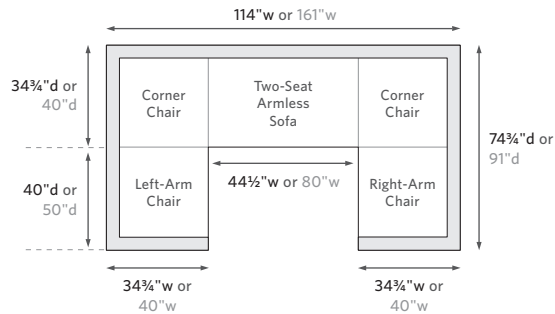

RH

MAJORCA COLLECTION

When configuring a sectional, please choose either Luxe or Classic depth for all components.

LEFT-ARM SOFA CHAISE SECTIONAL

112" Classic Left-Arm Sofa Chaise: 112"w x 54"d x 25½"h Overall
 141" Luxe Left-Arm Sofa Chaise: 141"w x 57"d x 27"h Overall

RIGHT-ARM SOFA CHAISE SECTIONAL

112" Classic Right-Arm Sofa Chaise: 112"w x 54"d x 25½"h Overall
 141" Luxe Right-Arm Sofa Chaise: 141"w x 57"d x 27"h Overall

L-SECTIONAL

106¾" Classic Left-Arm L-Sectional: 106¾"w x 74¾"d x 25½"h Overall
 131" Luxe Left-Arm L-Sectional: 131"w x 91"d x 27"h Overall

CORNER SECTIONAL

106¾" Classic Corner Sectional: 106¾"w x 106¾"d x 25½"h Overall
 131" Luxe Corner Sectional: 131"w x 131"d x 27"h Overall

U-SOFA SECTIONAL

114" Classic U-Sofa Sectional: 114"w x 74¾"d x 25½"h Overall
 161" Luxe U-Sofa Sectional: 161"w x 91"d x 27"h Overall

U-CHAISE SECTIONAL

124½" Classic U-Chaise Sectional: 124½"w x 54"d x 25½"h Overall
 181" Luxe U-Chaise Sectional: 181"w x 57"d x 27"h Overall