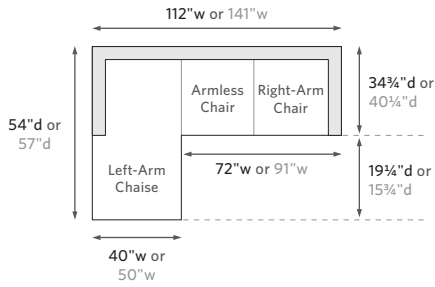

MAJORCA SEATING COLLECTION

All dimensions are given in inches. See the attached "Dimensions Diagram" sheet for more information on the keys used in this chart.

	OVERALL WIDTH A	OVERALL DEPTH B	OVERALL HEIGHT W/ CUSHION C	FRAME HEIGHT D	ARM HEIGHT E	ARM WIDTH F	FOOT HEIGHT G	SEAT HEIGHT W/ CUSHION H	SEAT HEIGHT (FLOOR TO FRAME) I	INSIDE SEAT WIDTH J	INSIDE SEAT DEPTH K	# OF BACK CUSHIONS	# OF SEAT CUSHIONS
LUXE LEFT-ARM CHAISE	50	57	31	27	22¼	11	1½	14½	9½	39	49	1/1 lumbar	1
CLASSIC RIGHT-ARM CHAISE	40	54	28¾	25½	21	8	1½	14½	9½	32	46	1/1 lumbar	1
LUXE RIGHT-ARM CHAISE	50	57	31	27	22¼	11	1½	14½	9½	39	49	1/1 lumbar	1
DINING ARMCHAIR	25¼	24	41	41	26¼	3	-	20½	19	19	17	-	1
DINING SIDE CHAIR	19	24	41	41	-	-	-	20½	19	19	17	-	1
DINING CUBE	17	17	17	17	-	-	-	19	17	16¼	16¼	-	1

OUTDOOR DIMENSIONS DIAGRAM

See the "Dimensions Sheet" for the measurements that correspond with the letters below.

RH

OUTDOOR DIMENSIONS DIAGRAM

See the "Dimensions Sheet" for the measurements that correspond with the letters below.

RH

MAJORCA COLLECTION

When configuring a sectional, please choose either Luxe or Classic depth for all components.

LEFT-ARM SOFA CHAISE SECTIONAL

112" Classic Left-Arm Sofa Chaise: 112"w x 54"d x 25½"h Overall
 141" Luxe Left-Arm Sofa Chaise: 141"w x 57"d x 27"h Overall

U-CHAISE SECTIONAL

124½" Classic U-Chaise Sectional: 124½"w x 54"d x 25½"h Overall
 181" Luxe U-Chaise Sectional: 181"w x 57"d x 27"h Overall