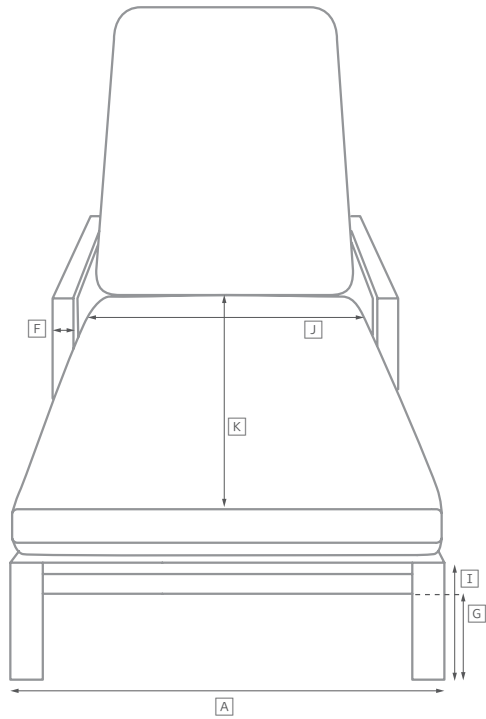

MAJORCA SEATING COLLECTION

All dimensions are given in inches. See the attached "Dimensions Diagram" sheet for more information on the keys used in this chart.

	OVERALL WIDTH A	OVERALL DEPTH B	OVERALL HEIGHT W/ CUSHION C	FRAME HEIGHT D	ARM HEIGHT E	ARM WIDTH F	FOOT HEIGHT G	SEAT HEIGHT W/ CUSHION H	SEAT HEIGHT (FLOOR TO FRAME) I	INSIDE SEAT WIDTH J	INSIDE SEAT DEPTH K	# OF BACK CUSHIONS	# OF SEAT CUSHIONS
LUXE LEFT-ARM CHAISE	50	57	31	27	22¼	11	1½	14½	9½	39	49	1/1 lumbar	1
CLASSIC RIGHT-ARM CHAISE	40	54	28¾	25½	21	8	1½	14½	9½	32	46	1/1 lumbar	1
LUXE RIGHT-ARM CHAISE	50	57	31	27	22¼	11	1½	14½	9½	39	49	1/1 lumbar	1
DINING ARMCHAIR	25¼	24	41	41	26¼	3	-	20½	19	19	17	-	1
DINING SIDE CHAIR	19	24	41	41	-	-	-	20½	19	19	17	-	1
DINING CUBE	17	17	17	17	-	-	-	19	17	16¼	16¼	-	1

RH

MAJORCA COLLECTION

When configuring a sectional, please choose either Luxe or Classic depth for all components.

LEFT-ARM SOFA CHAISE SECTIONAL

112" Classic Left-Arm Sofa Chaise: 112"w x 54"d x 25½"h Overall
 141" Luxe Left-Arm Sofa Chaise: 141"w x 57"d x 27"h Overall