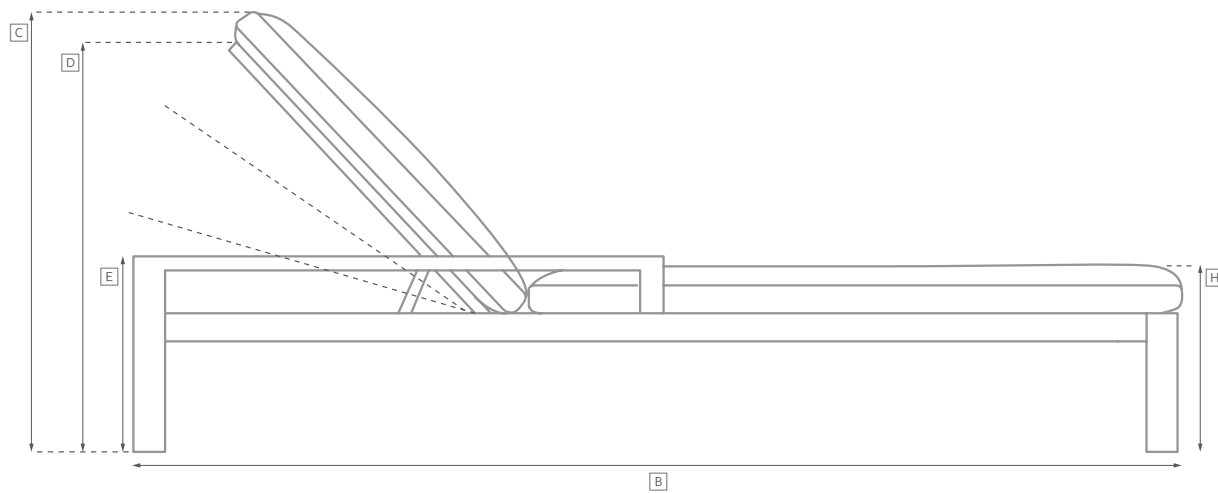

MAJORCA SEATING COLLECTION

All dimensions are given in inches. See the attached "Dimensions Diagram" sheet for more information on the keys used in this chart.

	OVERALL WIDTH A	OVERALL DEPTH B	OVERALL HEIGHT W/ CUSHION C	FRAME HEIGHT D	ARM HEIGHT E	ARM WIDTH F	FOOT HEIGHT G	SEAT HEIGHT W/ CUSHION H	SEAT HEIGHT (FLOOR TO FRAME) I	INSIDE SEAT WIDTH J	INSIDE SEAT DEPTH K	# OF BACK CUSHIONS	# OF SEAT CUSHIONS
LUXE LEFT-ARM CHAISE	50	57	31	27	22¼	11	1½	14½	9½	39	49	1/1 lumbar	1
CLASSIC RIGHT-ARM CHAISE	40	54	28¾	25½	21	8	1½	14½	9½	32	46	1/1 lumbar	1
LUXE RIGHT-ARM CHAISE	50	57	31	27	22¼	11	1½	14½	9½	39	49	1/1 lumbar	1
DINING ARMCHAIR	25¼	24	41	41	26¼	3	-	20½	19	19	17	-	1
DINING SIDE CHAIR	19	24	41	41	-	-	-	20½	19	19	17	-	1
DINING CUBE	17	17	17	17	-	-	-	19	17	16¼	16¼	-	1

OUTDOOR DIMENSIONS DIAGRAM

See the "Dimensions Sheet" for the measurements that correspond with the letters below.

RH

OUTDOOR DIMENSIONS DIAGRAM

See the "Dimensions Sheet" for the measurements that correspond with the letters below.

RH

MAJORCA COLLECTION

When configuring a sectional, please choose either Luxe or Classic depth for all components.

LEFT-ARM SOFA CHAISE SECTIONAL

112" Classic Left-Arm Sofa Chaise: 112"w x 54"d x 25½"h Overall
 141" Luxe Left-Arm Sofa Chaise: 141"w x 57"d x 27"h Overall

U-CHAISE SECTIONAL

124½" Classic U-Chaise Sectional: 124½"w x 54"d x 25½"h Overall
 181" Luxe U-Chaise Sectional: 181"w x 57"d x 27"h Overall