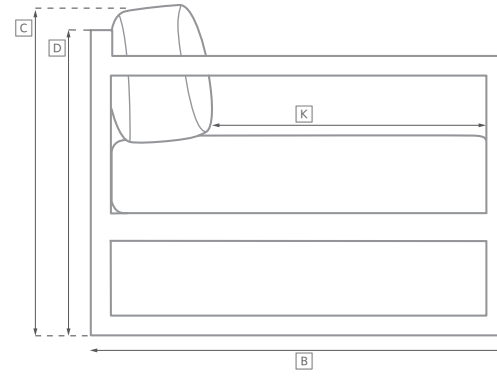

MAJORCA SEATING COLLECTION

All dimensions are given in inches. See the attached "Dimensions Diagram" sheet for more information on the keys used in this chart.

	OVERALL WIDTH A	OVERALL DEPTH B	OVERALL HEIGHT W/ CUSHION C	FRAME HEIGHT D	ARM HEIGHT E	ARM WIDTH F	FOOT HEIGHT G	SEAT HEIGHT W/ CUSHION H	SEAT HEIGHT (FLOOR TO FRAME) I	INSIDE SEAT WIDTH J	INSIDE SEAT DEPTH K	# OF BACK CUSHIONS	# OF SEAT CUSHIONS
LUXE LEFT-ARM CHAISE	50	57	31	27	22¼	11	1½	14½	9½	39	49	1/1 lumbar	1
CLASSIC RIGHT-ARM CHAISE	40	54	28¾	25½	21	8	1½	14½	9½	32	46	1/1 lumbar	1
LUXE RIGHT-ARM CHAISE	50	57	31	27	22¼	11	1½	14½	9½	39	49	1/1 lumbar	1
DINING ARMCHAIR	25¼	24	41	41	26¼	3	-	20½	19	19	17	-	1
DINING SIDE CHAIR	19	24	41	41	-	-	-	20½	19	19	17	-	1
DINING CUBE	17	17	17	17	-	-	-	19	17	16¼	16¼	-	1

OUTDOOR DIMENSIONS DIAGRAM

See the "Dimensions Sheet" for the measurements that correspond with the letters below.

RH