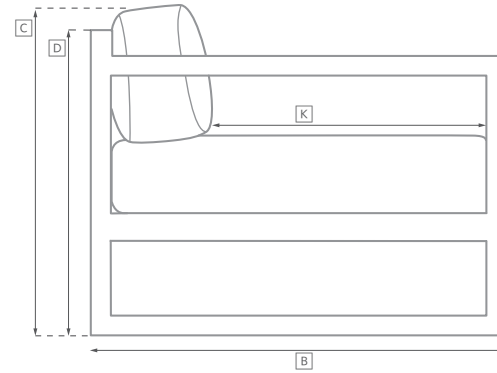

LOIRE TEAK SEATING COLLECTION

All dimensions are given in inches. See the attached "Dimensions Diagram" sheet for more information on the keys used in this chart.

	OVERALL WIDTH A	OVERALL DEPTH B	OVERALL HEIGHT W/ CUSHION C	FRAME HEIGHT D	ARM HEIGHT E	ARM WIDTH F	FOOT HEIGHT G	SEAT HEIGHT W/ CUSHION H	SEAT HEIGHT (FLOOR TO FRAME) I	INSIDE SEAT WIDTH J	INSIDE SEAT DEPTH K	# OF BACK CUSHIONS	# OF SEAT CUSHIONS
54" SOFA	54	35½	35	34	22½	2	8¾	17	11	25	21	2	1
79" SOFA	79	35½	35	34	22½	2	8¾	17	11	50	21	3	1
LOUNGE CHAIR	29	35½	35	34	22½	2	8¾	17	11	75	21	1	1
OTTOMAN	29	19½	17	11	NA	NA	8¾	17	11	29	19½	NA	1
CHAISE	31	80	42	19½	19½	1½	8	14	10½	27½	47¾	1	1
DINING SIDE CHAIR	20	25	36	36	NA	NA	13¾	18¾	16	20	17½	0	1
DINING ARMCHAIR	24	25	36	36	24½	2	13¾	18¾	16	20	17½	0	1

OUTDOOR SEATING DIMENSIONS DIAGRAM

See the "Dimensions Sheet" for the measurements that correspond with the letters below.

RH

OUTDOOR SEATING DIMENSIONS DIAGRAM

See the "Dimensions Sheet" for the measurements that correspond with the letters below.