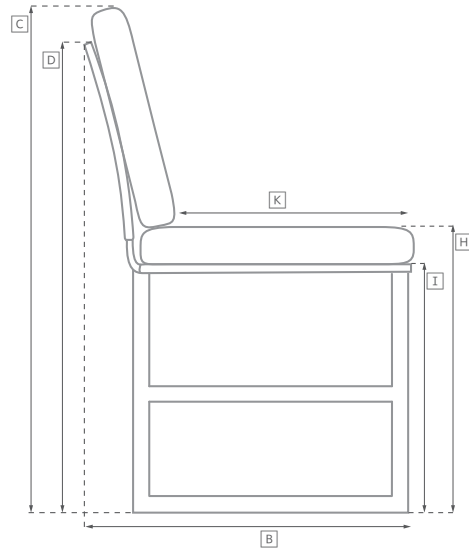

LOIRE TEAK SEATING COLLECTION

All dimensions are given in inches. See the attached "Dimensions Diagram" sheet for more information on the keys used in this chart.

	OVERALL WIDTH A	OVERALL DEPTH B	OVERALL HEIGHT W/ CUSHION C	FRAME HEIGHT D	ARM HEIGHT E	ARM WIDTH F	FOOT HEIGHT G	SEAT HEIGHT W/ CUSHION H	SEAT HEIGHT (FLOOR TO FRAME) I	INSIDE SEAT WIDTH J	INSIDE SEAT DEPTH K	# OF BACK CUSHIONS	# OF SEAT CUSHIONS
54" SOFA	54	35½	35	34	22½	2	8¾	17	11	25	21	2	1
79" SOFA	79	35½	35	34	22½	2	8¾	17	11	50	21	3	1
LOUNGE CHAIR	29	35½	35	34	22½	2	8¾	17	11	75	21	1	1
OTTOMAN	29	19½	17	11	NA	NA	8¾	17	11	29	19½	NA	1
CHAISE	31	80	42	19½	19½	1½	8	14	10½	27½	47¾	1	1
DINING SIDE CHAIR	20	25	36	36	NA	NA	13¾	18¾	16	20	17½	0	1
DINING ARMCHAIR	24	25	36	36	24½	2	13¾	18¾	16	20	17½	0	1

OUTDOOR SEATING DIMENSIONS DIAGRAM

See the "Dimensions Sheet" for the measurements that correspond with the letters below.

RH

OUTDOOR SEATING DIMENSIONS DIAGRAM

See the "Dimensions Sheet" for the measurements that correspond with the letters below.