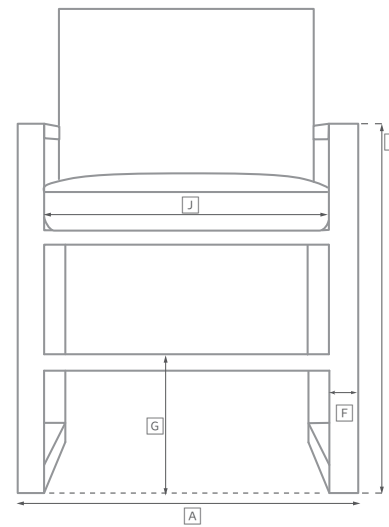

LOIRE TEAK SEATING COLLECTION

All dimensions are given in inches. See the attached "Dimensions Diagram" sheet for more information on the keys used in this chart.

	OVERALL WIDTH A	OVERALL DEPTH B	OVERALL HEIGHT W/ CUSHION C	FRAME HEIGHT D	ARM HEIGHT E	ARM WIDTH F	FOOT HEIGHT G	SEAT HEIGHT W/ CUSHION H	SEAT HEIGHT (FLOOR TO FRAME) I	INSIDE SEAT WIDTH J	INSIDE SEAT DEPTH K	# OF BACK CUSHIONS	# OF SEAT CUSHIONS
54" SOFA	54	35½	35	34	22½	2	8¾	17	11	25	21	2	1
79" SOFA	79	35½	35	34	22½	2	8¾	17	11	50	21	3	1
LOUNGE CHAIR	29	35½	35	34	22½	2	8¾	17	11	75	21	1	1
OTTOMAN	29	19½	17	11	NA	NA	8¾	17	11	29	19½	NA	1
CHAISE	31	80	42	19½	19½	1½	8	14	10½	27½	47¾	1	1
DINING SIDE CHAIR	20	25	36	36	NA	NA	13¾	18¾	16	20	17½	0	1
DINING ARMCHAIR	24	25	36	36	24½	2	13¾	18¾	16	20	17½	0	1

OUTDOOR SEATING DIMENSIONS DIAGRAM

See the "Dimensions Sheet" for the measurements that correspond with the letters below.

RH

OUTDOOR SEATING DIMENSIONS DIAGRAM

See the "Dimensions Sheet" for the measurements that correspond with the letters below.