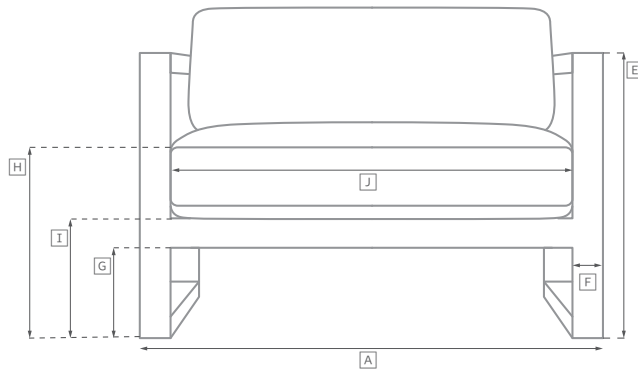

LOIRE TEAK SEATING COLLECTION

All dimensions are given in inches. See the attached "Dimensions Diagram" sheet for more information on the keys used in this chart.

	OVERALL WIDTH A	OVERALL DEPTH B	OVERALL HEIGHT W/ CUSHION C	FRAME HEIGHT D	ARM HEIGHT E	ARM WIDTH F	FOOT HEIGHT G	SEAT HEIGHT W/ CUSHION H	SEAT HEIGHT (FLOOR TO FRAME) I	INSIDE SEAT WIDTH J	INSIDE SEAT DEPTH K	# OF BACK CUSHIONS	# OF SEAT CUSHIONS
54" SOFA	54	35½	35	34	22½	2	8¾	17	11	25	21	2	1
79" SOFA	79	35½	35	34	22½	2	8¾	17	11	50	21	3	1
LOUNGE CHAIR	29	35½	35	34	22½	2	8¾	17	11	75	21	1	1
OTTOMAN	29	19½	17	11	NA	NA	8¾	17	11	29	19½	NA	1
CHAISE	31	80	42	19½	19½	1½	8	14	10½	27½	47¾	1	1
DINING SIDE CHAIR	20	25	36	36	NA	NA	13¾	18¾	16	20	17½	0	1
DINING ARMCHAIR	24	25	36	36	24½	2	13¾	18¾	16	20	17½	0	1

OUTDOOR SEATING DIMENSIONS DIAGRAM

See the "Dimensions Sheet" for the measurements that correspond with the letters below.

RH

OUTDOOR SEATING DIMENSIONS DIAGRAM

See the "Dimensions Sheet" for the measurements that correspond with the letters below.