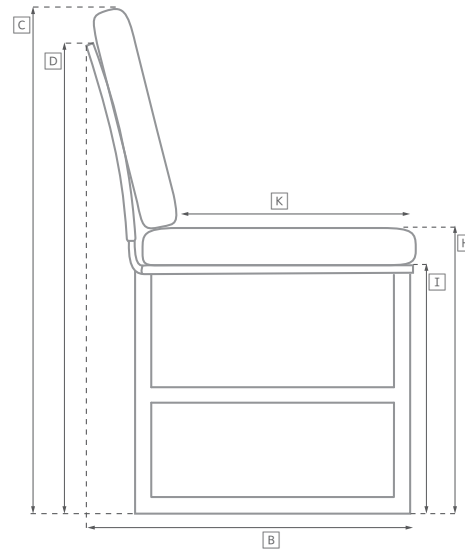

LAUREL TEAK SEATING COLLECTION

All dimensions are given in inches. See the attached "Dimensions Diagram" sheet for more information on the keys used in this chart.

	OVERALL WIDTH A	OVERALL DEPTH B	OVERALL HEIGHT W/ CUSHION C	FRAME HEIGHT D	ARM HEIGHT E	ARM WIDTH F	FOOT HEIGHT G	SEAT HEIGHT W/ CUSHION H	SEAT HEIGHT (FLOOR TO FRAME) I	INSIDE SEAT WIDTH J	INSIDE SEAT DEPTH K	# OF BACK CUSHIONS	# OF SEAT CUSHIONS	WEIGHT
60" SOFA	60	33	31½	26½	26½	1¾	9¾	18	11½	54	30¾	2	1	
72" SOFA	72	33	31½	26½	26½	1¾	9¾	18	11½	66	30¾	2	1	
84" SOFA	84	33	31½	26½	26½	1¾	9¾	18	11½	78	30¾	2	1	
96" SOFA	96	33	31½	26½	26½	1¾	9¾	18	11½	90	30¾	2	1	
108" SOFA	108	33	31½	26½	26½	1¾	9¾	18	11½	102	30¾	2	1	
LOUNGE CHAIR	33	33	31½	26½	26½	1¾	9¾	18	11½	26¾	30¾	1	1	
OTTOMAN	30	22	18	11½	-	-	9¾	18	11½	30	22	0	1	
CHAISE	29¾	80¾	37	10	-	-	7¾	14	10	29¾	49	1	1	
DINING ARMCHAIR	24¾	24¾	32	31	17	1½	15	20½	17	19	21½	1	1	
DINING SIDE CHAIR	22	24¾	32	31	-	-	15	20½	17	19	21½	1	1	

OUTDOOR SEATING DIMENSIONS DIAGRAM

See the "Dimensions Sheet" for the measurements that correspond with the letters below.

RH

OUTDOOR SEATING DIMENSIONS DIAGRAM

See the "Dimensions Sheet" for the measurements that correspond with the letters below.