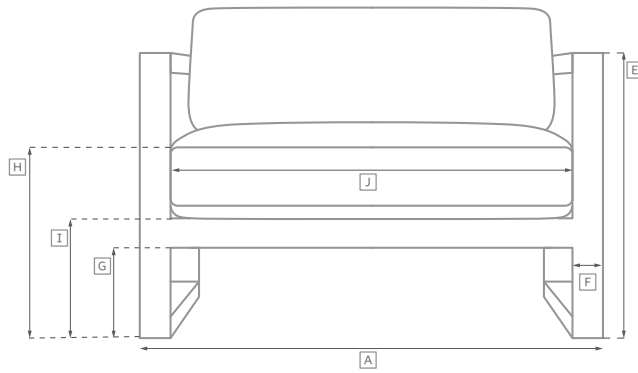

LAUREL TEAK SEATING COLLECTION

All dimensions are given in inches. See the attached "Dimensions Diagram" sheet for more information on the keys used in this chart.

	OVERALL WIDTH A	OVERALL DEPTH B	OVERALL HEIGHT W/ CUSHION C	FRAME HEIGHT D	ARM HEIGHT E	ARM WIDTH F	FOOT HEIGHT G	SEAT HEIGHT W/ CUSHION H	SEAT HEIGHT (FLOOR TO FRAME) I	INSIDE SEAT WIDTH J	INSIDE SEAT DEPTH K	# OF BACK CUSHIONS	# OF SEAT CUSHIONS	WEIGHT
60" SOFA	60	33	31½	26½	26½	1¾	9¾	18	11½	54	30¾	2	1	
72" SOFA	72	33	31½	26½	26½	1¾	9¾	18	11½	66	30¾	2	1	
84" SOFA	84	33	31½	26½	26½	1¾	9¾	18	11½	78	30¾	2	1	
96" SOFA	96	33	31½	26½	26½	1¾	9¾	18	11½	90	30¾	2	1	
108" SOFA	108	33	31½	26½	26½	1¾	9¾	18	11½	102	30¾	2	1	
LOUNGE CHAIR	33	33	31½	26½	26½	1¾	9¾	18	11½	26¾	30¾	1	1	
OTTOMAN	30	22	18	11½	-	-	9¾	18	11½	30	22	0	1	
CHAISE	29¾	80¾	37	10	-	-	7¾	14	10	29¾	49	1	1	
DINING ARMCHAIR	24¾	24¾	32	31	17	1½	15	20½	17	19	21½	1	1	
DINING SIDE CHAIR	22	24¾	32	31	-	-	15	20½	17	19	21½	1	1	

OUTDOOR SEATING DIMENSIONS DIAGRAM

See the "Dimensions Sheet" for the measurements that correspond with the letters below.

RH

OUTDOOR SEATING DIMENSIONS DIAGRAM

See the "Dimensions Sheet" for the measurements that correspond with the letters below.