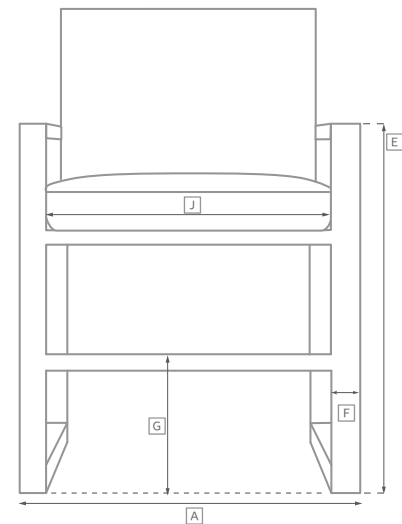

LAUREL TEAK SEATING COLLECTION

All dimensions are given in inches. See the attached "Dimensions Diagram" sheet for more information on the keys used in this chart.

	OVERALL WIDTH A	OVERALL DEPTH B	OVERALL HEIGHT W/ CUSHION C	FRAME HEIGHT D	ARM HEIGHT E	ARM WIDTH F	FOOT HEIGHT G	SEAT HEIGHT W/ CUSHION H	SEAT HEIGHT (FLOOR TO FRAME) I	INSIDE SEAT WIDTH J	INSIDE SEAT DEPTH K	# OF BACK CUSHIONS	# OF SEAT CUSHIONS	WEIGHT
60" SOFA	60	33	31½	26½	26½	1¾	9¾	18	11½	54	30¾	2	1	
72" SOFA	72	33	31½	26½	26½	1¾	9¾	18	11½	66	30¾	2	1	
84" SOFA	84	33	31½	26½	26½	1¾	9¾	18	11½	78	30¾	2	1	
96" SOFA	96	33	31½	26½	26½	1¾	9¾	18	11½	90	30¾	2	1	
108" SOFA	108	33	31½	26½	26½	1¾	9¾	18	11½	102	30¾	2	1	
LOUNGE CHAIR	33	33	31½	26½	26½	1¾	9¾	18	11½	26¾	30¾	1	1	
OTTOMAN	30	22	18	11½	-	-	9¾	18	11½	30	22	0	1	
CHAISE	29¾	80¾	37	10	-	-	7¾	14	10	29¾	49	1	1	
DINING ARMCHAIR	24¾	24¾	32	31	17	1½	15	20½	17	19	21½	1	1	
DINING SIDE CHAIR	22	24¾	32	31	-	-	15	20½	17	19	21½	1	1	

OUTDOOR SEATING DIMENSIONS DIAGRAM

See the "Dimensions Sheet" for the measurements that correspond with the letters below.

RH

OUTDOOR SEATING DIMENSIONS DIAGRAM

See the "Dimensions Sheet" for the measurements that correspond with the letters below.