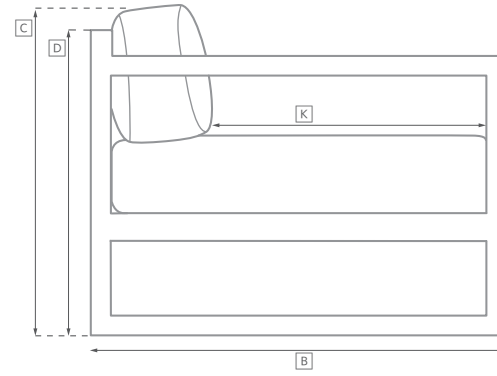

LAUREL TEAK SEATING COLLECTION

All dimensions are given in inches. See the attached "Dimensions Diagram" sheet for more information on the keys used in this chart.

	OVERALL WIDTH A	OVERALL DEPTH B	OVERALL HEIGHT W/ CUSHION C	FRAME HEIGHT D	ARM HEIGHT E	ARM WIDTH F	FOOT HEIGHT G	SEAT HEIGHT W/ CUSHION H	SEAT HEIGHT (FLOOR TO FRAME) I	INSIDE SEAT WIDTH J	INSIDE SEAT DEPTH K	# OF BACK CUSHIONS	# OF SEAT CUSHIONS	WEIGHT
60" SOFA	60	33	31½	26½	26½	1¾	9¾	18	11½	54	30¾	2	1	
72" SOFA	72	33	31½	26½	26½	1¾	9¾	18	11½	66	30¾	2	1	
84" SOFA	84	33	31½	26½	26½	1¾	9¾	18	11½	78	30¾	2	1	
96" SOFA	96	33	31½	26½	26½	1¾	9¾	18	11½	90	30¾	2	1	
108" SOFA	108	33	31½	26½	26½	1¾	9¾	18	11½	102	30¾	2	1	
LOUNGE CHAIR	33	33	31½	26½	26½	1¾	9¾	18	11½	26¾	30¾	1	1	
OTTOMAN	30	22	18	11½	-	-	9¾	18	11½	30	22	0	1	
CHAISE	29¾	80¾	37	10	-	-	7¾	14	10	29¾	49	1	1	
DINING ARMCHAIR	24¾	24¾	32	31	17	1½	15	20½	17	19	21½	1	1	
DINING SIDE CHAIR	22	24¾	32	31	-	-	15	20½	17	19	21½	1	1	

OUTDOOR SEATING DIMENSIONS DIAGRAM

See the "Dimensions Sheet" for the measurements that correspond with the letters below.

RH

OUTDOOR SEATING DIMENSIONS DIAGRAM

See the "Dimensions Sheet" for the measurements that correspond with the letters below.