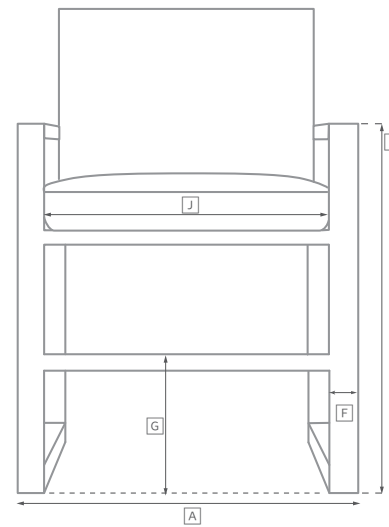

# LAUREL ALUMINUM SEATING COLLECTION

All dimensions are given in inches. See the attached "Dimensions Diagram" sheet for more information on the keys used in this chart.

	OVERALL WIDTH A	OVERALL DEPTH B	OVERALL HEIGHT W/ CUSHION C	FRAME HEIGHT D	ARM HEIGHT E	ARM WIDTH F	FOOT HEIGHT G	SEAT HEIGHT W/ CUSHION H	SEAT HEIGHT (FLOOR TO FRAME) I	INSIDE SEAT WIDTH J	INSIDE SEAT DEPTH K	# OF BACK CUSHIONS	# OF SEAT CUSHIONS	WEIGHT
60" SOFA	60	33	31½	26½	26½	1¾	9¾	18	11½	54	30¾	2	1	
72" SOFA	72	33	31½	26½	26½	1¾	9¾	18	11½	66	30¾	2	1	
84" SOFA	84	33	31½	26½	26½	1¾	9¾	18	11½	78	30¾	2	1	
96" SOFA	96	33	31½	26½	26½	1¾	9¾	18	11½	90	30¾	2	1	
108" SOFA	108	33	31½	26½	26½	1¾	9¾	18	11½	102	30¾	2	1	
LOUNGE CHAIR	33	33	31½	26½	26½	1¾	9¾	18	11½	26¾	30¾	1	1	
OTTOMAN	30	22	18	11½	-	-	9¾	18	11½	30	22	0	1	
CHAISE	29¾	80¾	37	10	-	-	7¾	14	10	29¾	49	1	1	
DINING ARMCHAIR	24¾	24¾	32	31	17	1½	15	20½	17	19	21½	1	1	
DINING SIDE CHAIR	22	24¾	32	31	-	-	15	20½	17	19	21½	1	1	

# OUTDOOR SEATING DIMENSIONS DIAGRAM

See the "Dimensions Sheet" for the measurements that correspond with the letters below.

RH