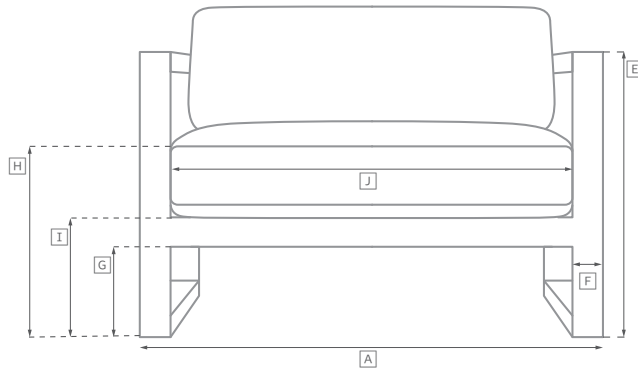

# LAUREL ALUMINUM SEATING COLLECTION

All dimensions are given in inches. See the attached "Dimensions Diagram" sheet for more information on the keys used in this chart.

	OVERALL WIDTH A	OVERALL DEPTH B	OVERALL HEIGHT W/ CUSHION C	FRAME HEIGHT D	ARM HEIGHT E	ARM WIDTH F	FOOT HEIGHT G	SEAT HEIGHT W/ CUSHION H	SEAT HEIGHT (FLOOR TO FRAME) I	INSIDE SEAT WIDTH J	INSIDE SEAT DEPTH K	# OF BACK CUSHIONS	# OF SEAT CUSHIONS	WEIGHT
60" SOFA	60	33	31½	26½	26½	1¾	9¾	18	11½	54	30¾	2	1	
72" SOFA	72	33	31½	26½	26½	1¾	9¾	18	11½	66	30¾	2	1	
84" SOFA	84	33	31½	26½	26½	1¾	9¾	18	11½	78	30¾	2	1	
96" SOFA	96	33	31½	26½	26½	1¾	9¾	18	11½	90	30¾	2	1	
108" SOFA	108	33	31½	26½	26½	1¾	9¾	18	11½	102	30¾	2	1	
LOUNGE CHAIR	33	33	31½	26½	26½	1¾	9¾	18	11½	26¾	30¾	1	1	
OTTOMAN	30	22	18	11½	-	-	9¾	18	11½	30	22	0	1	
CHAISE	29¾	80¾	37	10	-	-	7¾	14	10	29¾	49	1	1	
DINING ARMCHAIR	24¾	24¾	32	31	17	1½	15	20½	17	19	21½	1	1	
DINING SIDE CHAIR	22	24¾	32	31	-	-	15	20½	17	19	21½	1	1	

# OUTDOOR SEATING DIMENSIONS DIAGRAM

See the "Dimensions Sheet" for the measurements that correspond with the letters below.

RH