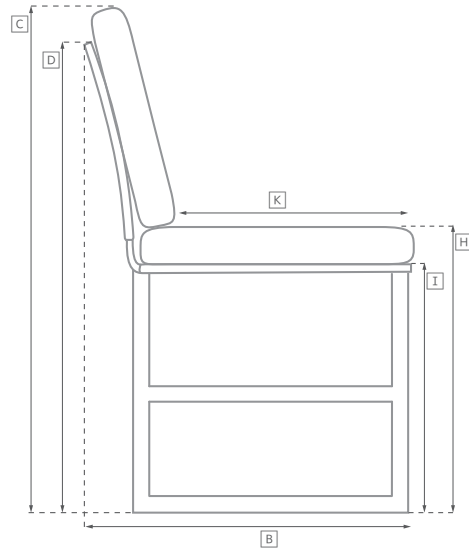

# LAUREL ALUMINUM SEATING COLLECTION

All dimensions are given in inches. See the attached "Dimensions Diagram" sheet for more information on the keys used in this chart.

	OVERALL WIDTH A	OVERALL DEPTH B	OVERALL HEIGHT W/ CUSHION C	FRAME HEIGHT D	ARM HEIGHT E	ARM WIDTH F	FOOT HEIGHT G	SEAT HEIGHT W/ CUSHION H	SEAT HEIGHT (FLOOR TO FRAME) I	INSIDE SEAT WIDTH J	INSIDE SEAT DEPTH K	# OF BACK CUSHIONS	# OF SEAT CUSHIONS	WEIGHT
60" SOFA	60	33	31½	26½	26½	1¾	9¾	18	11½	54	30¾	2	1	
72" SOFA	72	33	31½	26½	26½	1¾	9¾	18	11½	66	30¾	2	1	
84" SOFA	84	33	31½	26½	26½	1¾	9¾	18	11½	78	30¾	2	1	
96" SOFA	96	33	31½	26½	26½	1¾	9¾	18	11½	90	30¾	2	1	
108" SOFA	108	33	31½	26½	26½	1¾	9¾	18	11½	102	30¾	2	1	
LOUNGE CHAIR	33	33	31½	26½	26½	1¾	9¾	18	11½	26¾	30¾	1	1	
OTTOMAN	30	22	18	11½	-	-	9¾	18	11½	30	22	0	1	
CHAISE	29¾	80¾	37	10	-	-	7¾	14	10	29¾	49	1	1	
DINING ARMCHAIR	24¾	24¾	32	31	17	1½	15	20½	17	19	21½	1	1	
DINING SIDE CHAIR	22	24¾	32	31	-	-	15	20½	17	19	21½	1	1	

# OUTDOOR SEATING DIMENSIONS DIAGRAM

See the "Dimensions Sheet" for the measurements that correspond with the letters below.

RH