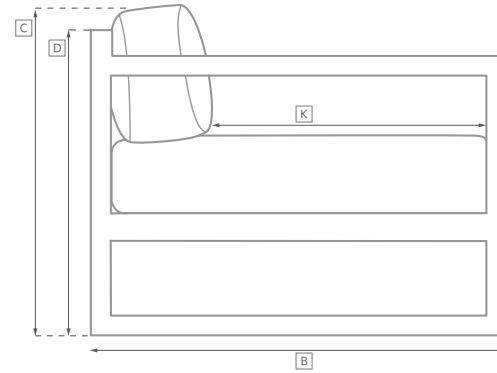

# LAUREL ALUMINUM SEATING COLLECTION

All dimensions are given in inches. See the attached "Dimensions Diagram" sheet for more information on the keys used in this chart.

	OVERALL WIDTH A	OVERALL DEPTH B	OVERALL HEIGHT W/ CUSHION C	FRAME HEIGHT D	ARM HEIGHT E	ARM WIDTH F	FOOT HEIGHT G	SEAT HEIGHT W/ CUSHION H	SEAT HEIGHT (FLOOR TO FRAME) I	INSIDE SEAT WIDTH J	INSIDE SEAT DEPTH K	# OF BACK CUSHIONS	# OF SEAT CUSHIONS	WEIGHT
60" SOFA	60	33	31½	26½	26½	1¾	9¾	18	11½	54	30¾	2	1	
72" SOFA	72	33	31½	26½	26½	1¾	9¾	18	11½	66	30¾	2	1	
84" SOFA	84	33	31½	26½	26½	1¾	9¾	18	11½	78	30¾	2	1	
96" SOFA	96	33	31½	26½	26½	1¾	9¾	18	11½	90	30¾	2	1	
108" SOFA	108	33	31½	26½	26½	1¾	9¾	18	11½	102	30¾	2	1	
LOUNGE CHAIR	33	33	31½	26½	26½	1¾	9¾	18	11½	26¾	30¾	1	1	
OTTOMAN	30	22	18	11½	-	-	9¾	18	11½	30	22	0	1	
CHAISE	29¾	80¾	37	10	-	-	7¾	14	10	29¾	49	1	1	
DINING ARMCHAIR	24¾	24¾	32	31	17	1½	15	20½	17	19	21½	1	1	
DINING SIDE CHAIR	22	24¾	32	31	-	-	15	20½	17	19	21½	1	1	

# OUTDOOR SEATING DIMENSIONS DIAGRAM

See the "Dimensions Sheet" for the measurements that correspond with the letters below.

RH