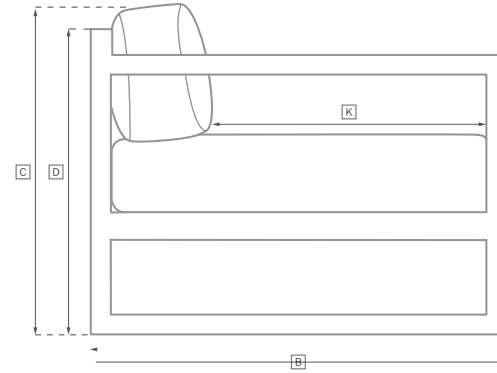

LA PAZ SEATING COLLECTION

All dimensions are given in inches. See the attached "Dimensions Diagram" sheet for more information on the keys used in this chart.

	OVERALL WIDTH A	OVERALL DEPTH B	OVERALL HEIGHT W/ CUSHION C	FRAME HEIGHT D	ARM HEIGHT E	ARM WIDTH F	FOOT HEIGHT G	SEAT HEIGHT W/ CUSHION H	SEAT HEIGHT (FLOOR TO FRAME) I	INSIDE SEAT WIDTH J	INSIDE SEAT DEPTH K	NUMBER OF BACK CUSHIONS	NUMBER OF SEAT CUSHIONS	WEIGHT
72" SOFA	72¾	31¾	30	27½	24½	1¾	9	16	11	69½	29¾	2	1	-
84" SOFA	84¾	31¾	30	27½	24½	1¾	9	16	11	81½	29¾	2	1	-
96" SOFA	96¾	31¾	30	27½	24½	1¾	9	16	11	93½	29¾	2	1	-
108" SOFA	108¾	31¾	30	27½	24½	1¾	9	16	11	105½	29¾	2	1	-
LOUNGE CHAIR	31¾	31¾	30	27½	24½	1¾	9	16	11	28	29¾	1	1	-
SWIVEL LOUNGE CHAIR	31¾	31¾	31	28	25	1¾	1	17	3½	28	29¾	1	1	-
OTTOMAN	31¾	26	17	11	-	-	9	16	11	30½	25½	0	1	-
CHAISE	33	65¾	26½	22	19	1¾	2½	13¾	2½	30	65	1	1	-
DINING ARMCHAIR	23	24¾	33	30¾	26	1¾	15	19	17	19¾	22½	1	1	-

OUTDOOR SEATING DIMENSIONS DIAGRAM

See the "Dimensions Sheet" for the measurements that correspond with the letters below.

RH

OUTDOOR SEATING DIMENSIONS DIAGRAM

See the "Dimensions Sheet" for the measurements that correspond with the letters below.