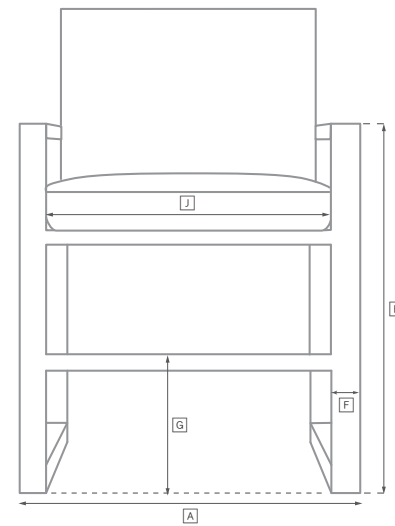

LA PAZ SEATING COLLECTION

All dimensions are given in inches. See the attached "Dimensions Diagram" sheet for more information on the keys used in this chart.

	OVERALL WIDTH A	OVERALL DEPTH B	OVERALL HEIGHT W/ CUSHION C	FRAME HEIGHT D	ARM HEIGHT E	ARM WIDTH F	FOOT HEIGHT G	SEAT HEIGHT W/ CUSHION H	SEAT HEIGHT (FLOOR TO FRAME) I	INSIDE SEAT WIDTH J	INSIDE SEAT DEPTH K	NUMBER OF BACK CUSHIONS	NUMBER OF SEAT CUSHIONS	WEIGHT
72" SOFA	72¾	31¾	30	27½	24½	1¾	9	16	11	69½	29¾	2	1	-
84" SOFA	84¾	31¾	30	27½	24½	1¾	9	16	11	81½	29¾	2	1	-
96" SOFA	96¾	31¾	30	27½	24½	1¾	9	16	11	93½	29¾	2	1	-
108" SOFA	108¾	31¾	30	27½	24½	1¾	9	16	11	105½	29¾	2	1	-
LOUNGE CHAIR	31¾	31¾	30	27½	24½	1¾	9	16	11	28	29¾	1	1	-
SWIVEL LOUNGE CHAIR	31¾	31¾	31	28	25	1¾	1	17	3½	28	29¾	1	1	-
OTTOMAN	31¾	26	17	11	-	-	9	16	11	30½	25½	0	1	-
CHAISE	33	65¾	26½	22	19	1¾	2½	13¾	2½	30	65	1	1	-
DINING ARMCHAIR	23	24¾	33	30¾	26	1¾	15	19	17	19¾	22½	1	1	-

OUTDOOR SEATING DIMENSIONS DIAGRAM

See the "Dimensions Sheet" for the measurements that correspond with the letters below.

RH

OUTDOOR SEATING DIMENSIONS DIAGRAM

See the "Dimensions Sheet" for the measurements that correspond with the letters below.