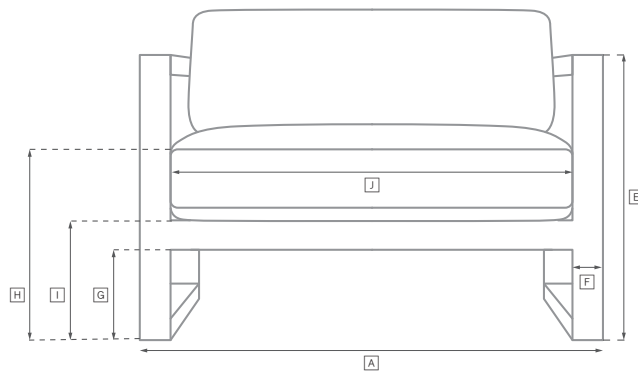

LA PAZ SEATING COLLECTION

All dimensions are given in inches. See the attached "Dimensions Diagram" sheet for more information on the keys used in this chart.

	OVERALL WIDTH A	OVERALL DEPTH B	OVERALL HEIGHT W/ CUSHION C	FRAME HEIGHT D	ARM HEIGHT E	ARM WIDTH F	FOOT HEIGHT G	SEAT HEIGHT W/ CUSHION H	SEAT HEIGHT (FLOOR TO FRAME) I	INSIDE SEAT WIDTH J	INSIDE SEAT DEPTH K	NUMBER OF BACK CUSHIONS	NUMBER OF SEAT CUSHIONS	WEIGHT
72" SOFA	72¾	31¾	30	27½	24½	1¾	9	16	11	69½	29¾	2	1	-
84" SOFA	84¾	31¾	30	27½	24½	1¾	9	16	11	81½	29¾	2	1	-
96" SOFA	96¾	31¾	30	27½	24½	1¾	9	16	11	93½	29¾	2	1	-
108" SOFA	108¾	31¾	30	27½	24½	1¾	9	16	11	105½	29¾	2	1	-
LOUNGE CHAIR	31¾	31¾	30	27½	24½	1¾	9	16	11	28	29¾	1	1	-
SWIVEL LOUNGE CHAIR	31¾	31¾	31	28	25	1¾	1	17	3½	28	29¾	1	1	-
OTTOMAN	31¾	26	17	11	-	-	9	16	11	30½	25½	0	1	-
CHAISE	33	65¾	26½	22	19	1¾	2½	13¾	2½	30	65	1	1	-
DINING ARMCHAIR	23	24¾	33	30¾	26	1¾	15	19	17	19¾	22½	1	1	-

OUTDOOR SEATING DIMENSIONS DIAGRAM

See the "Dimensions Sheet" for the measurements that correspond with the letters below.

RH

OUTDOOR SEATING DIMENSIONS DIAGRAM

See the "Dimensions Sheet" for the measurements that correspond with the letters below.