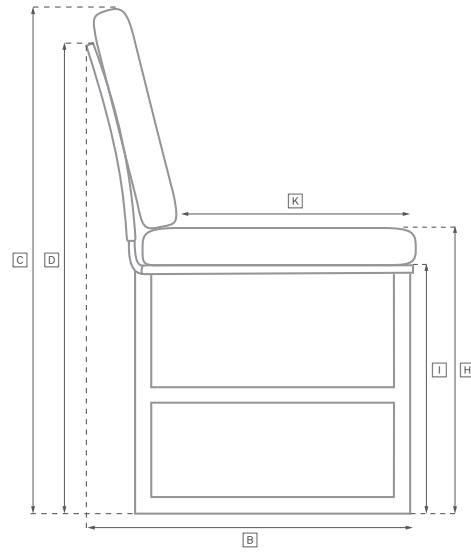

LA PAZ SEATING COLLECTION

All dimensions are given in inches. See the attached "Dimensions Diagram" sheet for more information on the keys used in this chart.

	OVERALL WIDTH A	OVERALL DEPTH B	OVERALL HEIGHT W/ CUSHION C	FRAME HEIGHT D	ARM HEIGHT E	ARM WIDTH F	FOOT HEIGHT G	SEAT HEIGHT W/ CUSHION H	SEAT HEIGHT (FLOOR TO FRAME) I	INSIDE SEAT WIDTH J	INSIDE SEAT DEPTH K	NUMBER OF BACK CUSHIONS	NUMBER OF SEAT CUSHIONS	WEIGHT
72" SOFA	72¾	31¾	30	27½	24½	1¾	9	16	11	69½	29¾	2	1	-
84" SOFA	84¾	31¾	30	27½	24½	1¾	9	16	11	81½	29¾	2	1	-
96" SOFA	96¾	31¾	30	27½	24½	1¾	9	16	11	93½	29¾	2	1	-
108" SOFA	108¾	31¾	30	27½	24½	1¾	9	16	11	105½	29¾	2	1	-
LOUNGE CHAIR	31¾	31¾	30	27½	24½	1¾	9	16	11	28	29¾	1	1	-
SWIVEL LOUNGE CHAIR	31¾	31¾	31	28	25	1¾	1	17	3½	28	29¾	1	1	-
OTTOMAN	31¾	26	17	11	-	-	9	16	11	30½	25½	0	1	-
CHAISE	33	65¾	26½	22	19	1¾	2½	13¾	2½	30	65	1	1	-
DINING ARMCHAIR	23	24¾	33	30¾	26	1¾	15	19	17	19¾	22½	1	1	-

OUTDOOR SEATING DIMENSIONS DIAGRAM

See the "Dimensions Sheet" for the measurements that correspond with the letters below.

RH

OUTDOOR SEATING DIMENSIONS DIAGRAM

See the "Dimensions Sheet" for the measurements that correspond with the letters below.