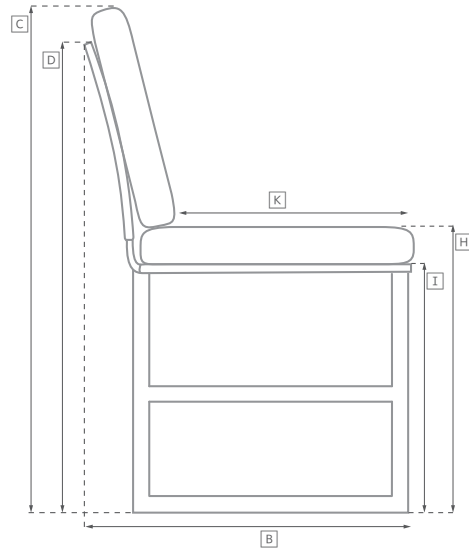

KLISMOS SEATING COLLECTION

All dimensions are given in inches. See the attached "Dimensions Diagram" sheet for more information on the keys used in this chart.

	OVERALL WIDTH A	OVERALL DEPTH B	OVERALL HEIGHT W/ CUSHION C	FRAME HEIGHT D	ARM HEIGHT E	ARM WIDTH F	FOOT HEIGHT G	SEAT HEIGHT W/ CUSHION H	SEAT HEIGHT (FLOOR TO FRAME) I	INSIDE SEAT WIDTH J	INSIDE SEAT DEPTH K	# OF BACK CUSHIONS	# OF SEAT CUSHIONS
48" CLASSIC SOFA	48	35	34	32	21	2	9½	16½	11	43	24	2	2
52" LUXE SOFA	52	38	35	33	22	2	9½	16½	11	47	28	2	2
70" CLASSIC SOFA	70	35	34	32	21	2	9½	16½	11	65	24	3	3
76" LUXE SOFA	76	38	35	33	22	2	9½	16½	11	71	28	3	3
100" LUXE SOFA	100	38	35	33	22	2	9½	16½	11	95	28	3	3
CLASSIC LOUNGE CHAIR	27	35	34	32	21	2	9½	16½	11	22	24	1	1
LUXE LOUNGE CHAIR	29	38	35	33	22	2	9½	16½	11	25	28	1	1
CLASSIC OTTOMAN	22	22	16½	11	-	-	9½	16½	11	22	22	-	1
LUXE OTTOMAN	25	23	16½	11	-	-	9½	16½	11	25	23	-	1
CHAISE	31	76	38	37	20	2	9½	14½	11	30	47	1	1
DOUBLE CHAISE	56	76	38	37	20	2	9½	14½	11	55	47	2	1
CLASSIC DINING SIDE CHAIR	18	24	34	34	-	-	-	20	17	18	18	-	1
LUXE DINING SIDE CHAIR	20	28	35	35	-	-	-	20	17	20	19	-	1
BENCH	60	28	35	35	25	2	-	20	17	57	19	-	1

OUTDOOR SEATING DIMENSIONS DIAGRAM

See the "Dimensions Sheet" for the measurements that correspond with the letters below.

RH

OUTDOOR SEATING DIMENSIONS DIAGRAM

See the "Dimensions Sheet" for the measurements that correspond with the letters below.