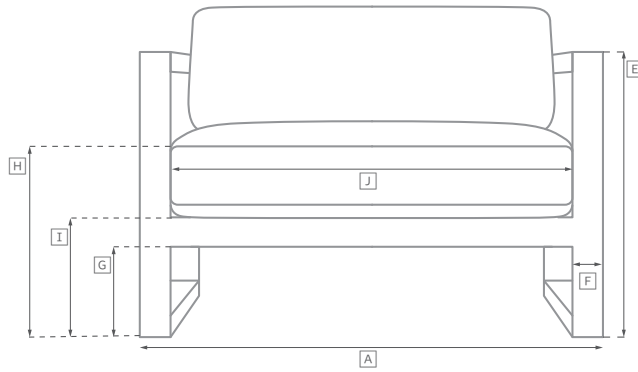

KLISMOS SEATING COLLECTION

All dimensions are given in inches. See the attached "Dimensions Diagram" sheet for more information on the keys used in this chart.

	OVERALL WIDTH A	OVERALL DEPTH B	OVERALL HEIGHT W/ CUSHION C	FRAME HEIGHT D	ARM HEIGHT E	ARM WIDTH F	FOOT HEIGHT G	SEAT HEIGHT W/ CUSHION H	SEAT HEIGHT (FLOOR TO FRAME) I	INSIDE SEAT WIDTH J	INSIDE SEAT DEPTH K	# OF BACK CUSHIONS	# OF SEAT CUSHIONS
48" CLASSIC SOFA	48	35	34	32	21	2	9½	16½	11	43	24	2	2
52" LUXE SOFA	52	38	35	33	22	2	9½	16½	11	47	28	2	2
70" CLASSIC SOFA	70	35	34	32	21	2	9½	16½	11	65	24	3	3
76" LUXE SOFA	76	38	35	33	22	2	9½	16½	11	71	28	3	3
100" LUXE SOFA	100	38	35	33	22	2	9½	16½	11	95	28	4	4
CLASSIC LOUNGE CHAIR	27	35	34	32	21	2	9½	16½	11	22	24	1	1
LUXE LOUNGE CHAIR	29	38	35	33	22	2	9½	16½	11	25	28	1	1
CLASSIC OTTOMAN	22	22	16½	11	-	-	9½	16½	11	22	22	-	1
LUXE OTTOMAN	25	23	16½	11	-	-	9½	16½	11	25	23	-	1
CHAISE	31	76	38	37	20	2	9½	14½	11	30	47	1	1
DOUBLE CHAISE	56	76	38	37	20	2	9½	14½	11	55	47	2	1
CLASSIC DINING SIDE CHAIR	18	24	34	34	-	-	-	20	17	18	18	-	1
LUXE DINING SIDE CHAIR	20	28	35	35	-	-	-	20	17	20	19	-	1
BENCH	60	28	35	35	25	2	-	20	17	57	19	-	1

OUTDOOR SEATING DIMENSIONS DIAGRAM

See the "Dimensions Sheet" for the measurements that correspond with the letters below.

RH

OUTDOOR SEATING DIMENSIONS DIAGRAM

See the "Dimensions Sheet" for the measurements that correspond with the letters below.