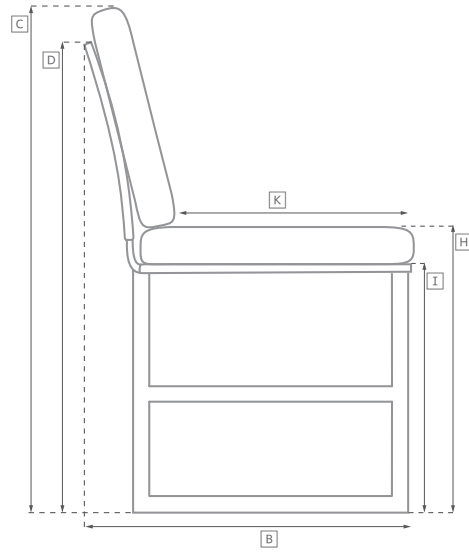

KLISMOS SEATING COLLECTION

All dimensions are given in inches. See the attached "Dimensions Diagram" sheet for more information on the keys used in this chart.

	OVERALL WIDTH A	OVERALL DEPTH B	OVERALL HEIGHT W/ CUSHION C	FRAME HEIGHT D	ARM HEIGHT E	ARM WIDTH F	FOOT HEIGHT G	SEAT HEIGHT W/ CUSHION H	SEAT HEIGHT (FLOOR TO FRAME) I	INSIDE SEAT WIDTH J	INSIDE SEAT DEPTH K	# OF BACK CUSHIONS	# OF SEAT CUSHIONS
48" CLASSIC SOFA	48	35	34	32	21	2	9½	16½	11	43	24	2	2
52" LUXE SOFA	52	38	35	33	22	2	9½	16½	11	47	28	2	2
70" CLASSIC SOFA	70	35	34	32	21	2	9½	16½	11	65	24	3	3
76" LUXE SOFA	76	38	35	33	22	2	9½	16½	11	71	28	3	3
100" LUXE SOFA	100	38	35	33	22	2	9½	16½	11	95	28	4	4
CLASSIC LOUNGE CHAIR	27	35	34	32	21	2	9½	16½	11	22	24	1	1
LUXE LOUNGE CHAIR	29	38	35	33	22	2	9½	16½	11	25	28	1	1
CLASSIC OTTOMAN	22	22	16½	11	-	-	9½	16½	11	22	22	-	1
LUXE OTTOMAN	25	23	16½	11	-	-	9½	16½	11	25	23	-	1
CHAISE	31	76	38	37	20	2	9½	14½	11	30	47	1	1
DOUBLE CHAISE	56	76	38	37	20	2	9½	14½	11	55	47	2	1
CLASSIC DINING SIDE CHAIR	18	24	34	34	-	-	-	20	17	18	18	-	1
LUXE DINING SIDE CHAIR	20	28	35	35	-	-	-	20	17	20	19	-	1
BENCH	60	28	35	35	25	2	-	20	17	57	19	-	1

OUTDOOR SEATING DIMENSIONS DIAGRAM

See the "Dimensions Sheet" for the measurements that correspond with the letters below.

RH

OUTDOOR SEATING DIMENSIONS DIAGRAM

See the "Dimensions Sheet" for the measurements that correspond with the letters below.