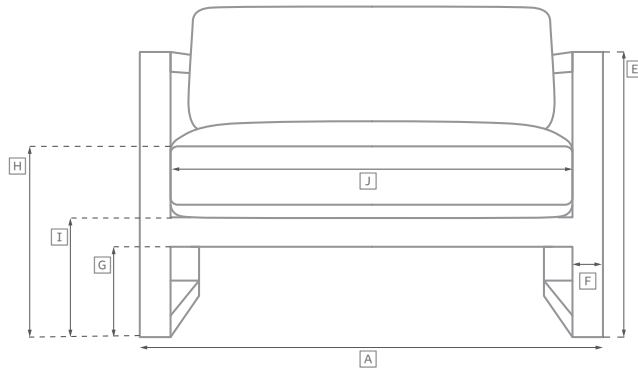

KLISMOS SEATING COLLECTION

All dimensions are given in inches. See the attached "Dimensions Diagram" sheet for more information on the keys used in this chart.

	OVERALL WIDTH A	OVERALL DEPTH B	OVERALL HEIGHT W/ CUSHION C	FRAME HEIGHT D	ARM HEIGHT E	ARM WIDTH F	FOOT HEIGHT G	SEAT HEIGHT W/ CUSHION H	SEAT HEIGHT (FLOOR TO FRAME) I	INSIDE SEAT WIDTH J	INSIDE SEAT DEPTH K	# OF BACK CUSHIONS	# OF SEAT CUSHIONS
48" CLASSIC SOFA	48	35	34	32	21	2	9½	16½	11	43	24	2	2
52" LUXE SOFA	52	38	35	33	22	2	9½	16½	11	47	28	2	2
70" CLASSIC SOFA	70	35	34	32	21	2	9½	16½	11	65	24	3	3
76" LUXE SOFA	76	38	35	33	22	2	9½	16½	11	71	28	3	3
100" LUXE SOFA	100	38	35	33	22	2	9½	16½	11	95	28	3	3
CLASSIC LOUNGE CHAIR	27	35	34	32	21	2	9½	16½	11	22	24	1	1
LUXE LOUNGE CHAIR	29	38	35	33	22	2	9½	16½	11	25	28	1	1
CLASSIC OTTOMAN	22	22	16½	11	-	-	9½	16½	11	22	22	-	1
LUXE OTTOMAN	25	23	16½	11	-	-	9½	16½	11	25	23	-	1
CHAISE	31	76	38	37	20	2	9½	14½	11	30	47	1	1
DOUBLE CHAISE	56	76	38	37	20	2	9½	14½	11	55	47	2	1
CLASSIC DINING SIDE CHAIR	18	24	34	34	-	-	-	20	17	18	18	-	1
LUXE DINING SIDE CHAIR	20	28	35	35	-	-	-	20	17	20	19	-	1
BENCH	60	28	35	35	25	2	-	20	17	57	19	-	1

OUTDOOR SEATING DIMENSIONS DIAGRAM

See the "Dimensions Sheet" for the measurements that correspond with the letters below.

RH

OUTDOOR SEATING DIMENSIONS DIAGRAM

See the "Dimensions Sheet" for the measurements that correspond with the letters below.