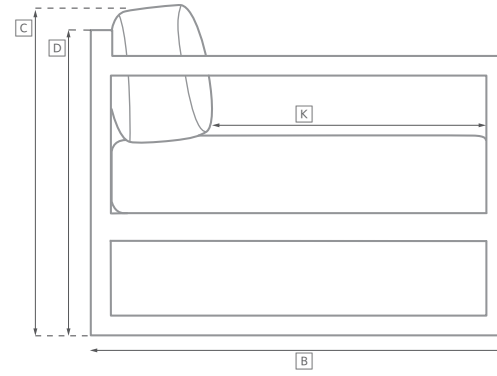

KLISMOS SEATING COLLECTION

All dimensions are given in inches. See the attached "Dimensions Diagram" sheet for more information on the keys used in this chart.

	OVERALL WIDTH A	OVERALL DEPTH B	OVERALL HEIGHT W/ CUSHION C	FRAME HEIGHT D	ARM HEIGHT E	ARM WIDTH F	FOOT HEIGHT G	SEAT HEIGHT W/ CUSHION H	SEAT HEIGHT (FLOOR TO FRAME) I	INSIDE SEAT WIDTH J	INSIDE SEAT DEPTH K	# OF BACK CUSHIONS	# OF SEAT CUSHIONS
48" CLASSIC SOFA	48	35	34	32	21	2	9½	16½	11	43	24	2	2
52" LUXE SOFA	52	38	35	33	22	2	9½	16½	11	47	28	2	2
70" CLASSIC SOFA	70	35	34	32	21	2	9½	16½	11	65	24	3	3
76" LUXE SOFA	76	38	35	33	22	2	9½	16½	11	71	28	3	3
100" LUXE SOFA	100	38	35	33	22	2	9½	16½	11	95	28	4	4
CLASSIC LOUNGE CHAIR	27	35	34	32	21	2	9½	16½	11	22	24	1	1
LUXE LOUNGE CHAIR	29	38	35	33	22	2	9½	16½	11	25	28	1	1
CLASSIC OTTOMAN	22	22	16½	11	-	-	9½	16½	11	22	22	-	1
LUXE OTTOMAN	25	23	16½	11	-	-	9½	16½	11	25	23	-	1
CHAISE	31	76	38	37	20	2	9½	14½	11	30	47	1	1
DOUBLE CHAISE	56	76	38	37	20	2	9½	14½	11	55	47	2	1
CLASSIC DINING SIDE CHAIR	18	24	34	34	-	-	-	20	17	18	18	-	1
LUXE DINING SIDE CHAIR	20	28	35	35	-	-	-	20	17	20	19	-	1
BENCH	60	28	35	35	25	2	-	20	17	57	19	-	1

OUTDOOR SEATING DIMENSIONS DIAGRAM

See the "Dimensions Sheet" for the measurements that correspond with the letters below.

RH

OUTDOOR SEATING DIMENSIONS DIAGRAM

See the "Dimensions Sheet" for the measurements that correspond with the letters below.