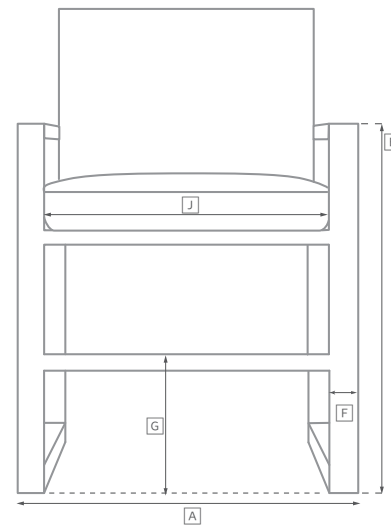

KLISMOS SEATING COLLECTION

All dimensions are given in inches. See the attached "Dimensions Diagram" sheet for more information on the keys used in this chart.

	OVERALL WIDTH A	OVERALL DEPTH B	OVERALL HEIGHT W/ CUSHION C	FRAME HEIGHT D	ARM HEIGHT E	ARM WIDTH F	FOOT HEIGHT G	SEAT HEIGHT W/ CUSHION H	SEAT HEIGHT (FLOOR TO FRAME) I	INSIDE SEAT WIDTH J	INSIDE SEAT DEPTH K	# OF BACK CUSHIONS	# OF SEAT CUSHIONS
48" CLASSIC SOFA	48	35	34	32	21	2	9½	16½	11	43	24	2	2
52" LUXE SOFA	52	38	35	33	22	2	9½	16½	11	47	28	2	2
70" CLASSIC SOFA	70	35	34	32	21	2	9½	16½	11	65	24	3	3
76" LUXE SOFA	76	38	35	33	22	2	9½	16½	11	71	28	3	3
100" LUXE SOFA	100	38	35	33	22	2	9½	16½	11	95	28	3	3
CLASSIC LOUNGE CHAIR	27	35	34	32	21	2	9½	16½	11	22	24	1	1
LUXE LOUNGE CHAIR	29	38	35	33	22	2	9½	16½	11	25	28	1	1
CLASSIC OTTOMAN	22	22	16½	11	-	-	9½	16½	11	22	22	-	1
LUXE OTTOMAN	25	23	16½	11	-	-	9½	16½	11	25	23	-	1
CHAISE	31	76	38	37	20	2	9½	14½	11	30	47	1	1
DOUBLE CHAISE	56	76	38	37	20	2	9½	14½	11	55	47	2	1
CLASSIC DINING SIDE CHAIR	18	24	34	34	-	-	-	20	17	18	18	-	1
LUXE DINING SIDE CHAIR	20	28	35	35	-	-	-	20	17	20	19	-	1
BENCH	60	28	35	35	25	2	-	20	17	57	19	-	1

OUTDOOR SEATING DIMENSIONS DIAGRAM

See the "Dimensions Sheet" for the measurements that correspond with the letters below.

RH

OUTDOOR SEATING DIMENSIONS DIAGRAM

See the "Dimensions Sheet" for the measurements that correspond with the letters below.