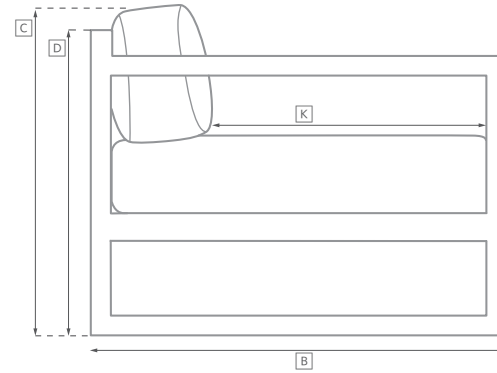

KLISMOS SEATING COLLECTION

All dimensions are given in inches. See the attached "Dimensions Diagram" sheet for more information on the keys used in this chart.

	OVERALL WIDTH A	OVERALL DEPTH B	OVERALL HEIGHT W/ CUSHION C	FRAME HEIGHT D	ARM HEIGHT E	ARM WIDTH F	FOOT HEIGHT G	SEAT HEIGHT W/ CUSHION H	SEAT HEIGHT (FLOOR TO FRAME) I	INSIDE SEAT WIDTH J	INSIDE SEAT DEPTH K	# OF BACK CUSHIONS	# OF SEAT CUSHIONS
48" CLASSIC SOFA	48	35	34	32	21	2	9½	16½	11	43	24	2	2
52" LUXE SOFA	52	38	35	33	22	2	9½	16½	11	47	28	2	2
70" CLASSIC SOFA	70	35	34	32	21	2	9½	16½	11	65	24	3	3
76" LUXE SOFA	76	38	35	33	22	2	9½	16½	11	71	28	3	3
100" LUXE SOFA	100	38	35	33	22	2	9½	16½	11	95	28	3	3
CLASSIC LOUNGE CHAIR	27	35	34	32	21	2	9½	16½	11	22	24	1	1
LUXE LOUNGE CHAIR	29	38	35	33	22	2	9½	16½	11	25	28	1	1
CLASSIC OTTOMAN	22	22	16½	11	-	-	9½	16½	11	22	22	-	1
LUXE OTTOMAN	25	23	16½	11	-	-	9½	16½	11	25	23	-	1
CHAISE	31	76	38	37	20	2	9½	14½	11	30	47	1	1
DOUBLE CHAISE	56	76	38	37	20	2	9½	14½	11	55	47	2	1
CLASSIC DINING SIDE CHAIR	18	24	34	34	-	-	-	20	17	18	18	-	1
LUXE DINING SIDE CHAIR	20	28	35	35	-	-	-	20	17	20	19	-	1
BENCH	60	28	35	35	25	2	-	20	17	57	19	-	1

OUTDOOR SEATING DIMENSIONS DIAGRAM

See the "Dimensions Sheet" for the measurements that correspond with the letters below.

RH

OUTDOOR SEATING DIMENSIONS DIAGRAM

See the "Dimensions Sheet" for the measurements that correspond with the letters below.