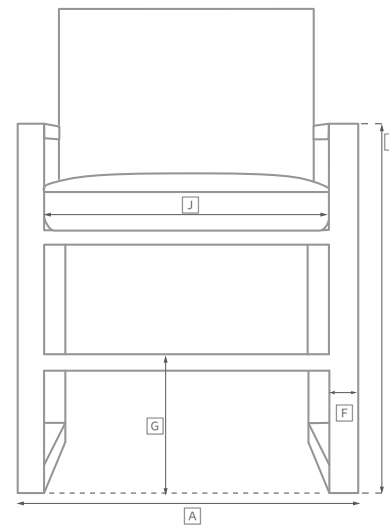

KLISMOS SEATING COLLECTION

All dimensions are given in inches. See the attached "Dimensions Diagram" sheet for more information on the keys used in this chart.

	OVERALL WIDTH A	OVERALL DEPTH B	OVERALL HEIGHT W/ CUSHION C	FRAME HEIGHT D	ARM HEIGHT E	ARM WIDTH F	FOOT HEIGHT G	SEAT HEIGHT W/ CUSHION H	SEAT HEIGHT (FLOOR TO FRAME) I	INSIDE SEAT WIDTH J	INSIDE SEAT DEPTH K	# OF BACK CUSHIONS	# OF SEAT CUSHIONS
48" CLASSIC SOFA	48	35	34	32	21	2	9½	16½	11	43	24	2	2
52" LUXE SOFA	52	38	35	33	22	2	9½	16½	11	47	28	2	2
70" CLASSIC SOFA	70	35	34	32	21	2	9½	16½	11	65	24	3	3
76" LUXE SOFA	76	38	35	33	22	2	9½	16½	11	71	28	3	3
100" LUXE SOFA	100	38	35	33	22	2	9½	16½	11	95	28	4	4
CLASSIC LOUNGE CHAIR	27	35	34	32	21	2	9½	16½	11	22	24	1	1
LUXE LOUNGE CHAIR	29	38	35	33	22	2	9½	16½	11	25	28	1	1
CLASSIC OTTOMAN	22	22	16½	11	-	-	9½	16½	11	22	22	-	1
LUXE OTTOMAN	25	23	16½	11	-	-	9½	16½	11	25	23	-	1
CHAISE	31	76	38	37	20	2	9½	14½	11	30	47	1	1
DOUBLE CHAISE	56	76	38	37	20	2	9½	14½	11	55	47	2	1
CLASSIC DINING SIDE CHAIR	18	24	34	34	-	-	-	20	17	18	18	-	1
LUXE DINING SIDE CHAIR	20	28	35	35	-	-	-	20	17	20	19	-	1
BENCH	60	28	35	35	25	2	-	20	17	57	19	-	1

OUTDOOR SEATING DIMENSIONS DIAGRAM

See the "Dimensions Sheet" for the measurements that correspond with the letters below.

RH

OUTDOOR SEATING DIMENSIONS DIAGRAM

See the "Dimensions Sheet" for the measurements that correspond with the letters below.