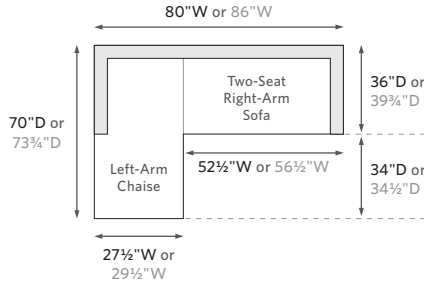

COSTA TEAK SEATING COLLECTION

All dimensions are given in inches. See the attached "Dimensions Diagram" sheet for more information on the keys used in this chart.

	OVERALL WIDTH A	OVERALL DEPTH B	OVERALL HEIGHT W/ CUSHION C	FRAME HEIGHT D	ARM HEIGHT E	ARM WIDTH F	FOOT HEIGHT G	SEAT HEIGHT W/ CUSHION H	SEAT HEIGHT (FLOOR TO FRAME) I	INSIDE SEAT WIDTH J	INSIDE SEAT DEPTH K	# OF BACK CUSHIONS	# OF SEAT CUSHIONS
LUXE RIGHT-ARM CHAISE	29½	73¼	37	29½	20	2½	1	16	7½	27	58	1	1
DINING SIDE CHAIR	20	22½	33¼	33¼	-	-	-	18	16	20	17¼	-	1
DINING ARMCHAIR	23	22½	33¼	33¼	25	1½	-	18	16	20	17¼	-	1
COUNTER STOOL	20	22	40	40	-	-	-	27	25	20	17¼	-	1
BARSTOOL	20	22	44	44	-	-	-	31	29	20	17¼	-	1

OUTDOOR SEATING DIMENSIONS DIAGRAM

See the "Dimensions Sheet" for the measurements that correspond with the letters below.

RH

OUTDOOR SEATING DIMENSIONS DIAGRAM

See the "Dimensions Sheet" for the measurements that correspond with the letters below.

RH

COSTA TEAK COLLECTION

When configuring a sectional, please choose either Luxe or Classic depth for all components.

SOFA CHAISE SECTIONAL

Available in left- and right-arm configurations.

80" Classic Sofa Chaise: 80"W x 70"D x 27"H Overall

86" Luxe Sofa Chaise: 86"W x 73½"D x 29½"H Overall

L-SECTIONAL

Available in left- and right-arm configurations.

114" Classic L-Sectional: 113¾"W x 88½"D x 27"H Overall

123" Luxe L-Sectional: 123"W x 96¼"D x 29½"H Overall