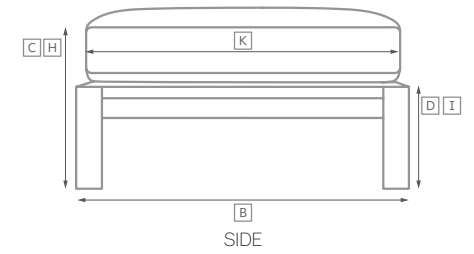

COSTA TEAK SEATING COLLECTION

All dimensions are given in inches. See the attached "Dimensions Diagram" sheet for more information on the keys used in this chart.

	OVERALL WIDTH A	OVERALL DEPTH B	OVERALL HEIGHT W/ CUSHION C	FRAME HEIGHT D	ARM HEIGHT E	ARM WIDTH F	FOOT HEIGHT G	SEAT HEIGHT W/ CUSHION H	SEAT HEIGHT (FLOOR TO FRAME) I	INSIDE SEAT WIDTH J	INSIDE SEAT DEPTH K	# OF BACK CUSHIONS	# OF SEAT CUSHIONS
LUXE RIGHT-ARM CHAISE	29½	73¼	37	29½	20	2½	1	16	7½	27	58	1	1
DINING SIDE CHAIR	20	22½	33¼	33¼	-	-	-	18	16	20	17¼	-	1
DINING ARMCHAIR	23	22½	33¼	33¼	25	1½	-	18	16	20	17¼	-	1
COUNTER STOOL	20	22	40	40	-	-	-	27	25	20	17¼	-	1
BARSTOOL	20	22	44	44	-	-	-	31	29	20	17¼	-	1

OUTDOOR SEATING DIMENSIONS DIAGRAM

See the "Dimensions Sheet" for the measurements that correspond with the letters below.

RH

OUTDOOR SEATING DIMENSIONS DIAGRAM

See the "Dimensions Sheet" for the measurements that correspond with the letters below.

RH

COSTA TEAK COLLECTION

When configuring a sectional, please choose either Luxe or Classic depth for all components.

SOFA CHAISE SECTIONAL

Available in left- and right-arm configurations.

80" Classic Sofa Chaise: 80"W x 70"D x 27"H Overall

86" Luxe Sofa Chaise: 86"W x 73½"D x 29½"H Overall

L-SECTIONAL

Available in left- and right-arm configurations.

114" Classic L-Sectional: 113¾"W x 88½"D x 27"H Overall

123" Luxe L-Sectional: 123"W x 96¼"D x 29½"H Overall