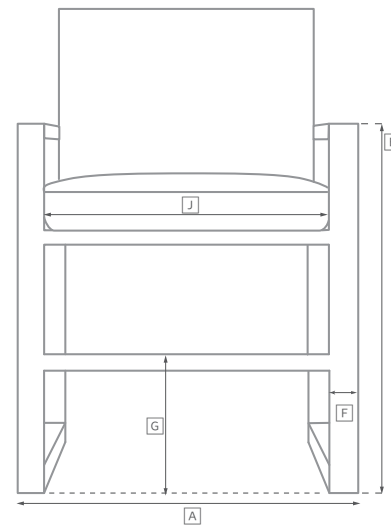

COSTA TEAK SEATING COLLECTION

All dimensions are given in inches. See the attached "Dimensions Diagram" sheet for more information on the keys used in this chart.

	OVERALL WIDTH A	OVERALL DEPTH B	OVERALL HEIGHT W/ CUSHION C	FRAME HEIGHT D	ARM HEIGHT E	ARM WIDTH F	FOOT HEIGHT G	SEAT HEIGHT W/ CUSHION H	SEAT HEIGHT (FLOOR TO FRAME) I	INSIDE SEAT WIDTH J	INSIDE SEAT DEPTH K	# OF BACK CUSHIONS	# OF SEAT CUSHIONS
LUXE RIGHT-ARM CHAISE	29½	73¼	37	29½	20	2½	1	16	7½	27	58	1	1
DINING SIDE CHAIR	20	22½	33¼	33¼	-	-	-	18	16	20	17¼	-	1
DINING ARMCHAIR	23	22½	33¼	33¼	25	1½	-	18	16	20	17¼	-	1
COUNTER STOOL	20	22	40	40	-	-	-	27	25	20	17¼	-	1
BARSTOOL	20	22	44	44	-	-	-	31	29	20	17¼	-	1

OUTDOOR SEATING DIMENSIONS DIAGRAM

See the "Dimensions Sheet" for the measurements that correspond with the letters below.

RH