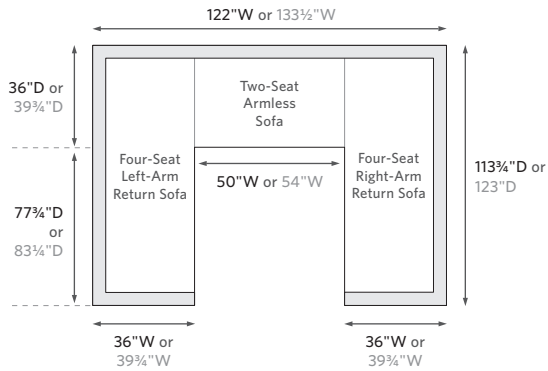

RH

COSTA TEAK COLLECTION

When configuring a sectional, please choose either Luxe or Classic depth for all components.

SOFA CHAISE SECTIONAL

Available in left- and right-arm configurations.

80" Classic Sofa Chaise: 80"W x 70"D x 27"H Overall

86" Luxe Sofa Chaise: 86"W x 73½"D x 29½"H Overall

L-SECTIONAL

Available in left- and right-arm configurations.

114" Classic L-Sectional: 113¾"W x 88½"D x 27"H Overall

123" Luxe L-Sectional: 123"W x 96¼"D x 29½"H Overall

U-SOFA SECTIONAL

122" Classic U-Sofa Sectional: 122"W x 113¾"D x 27"H Overall

134" Luxe U-Sofa Sectional: 133½"W x 123"D x 29½"H Overall

U-CHAISE SECTIONAL

104" Classic U-Chaise Sectional: 105"W x 70"D x 27"H Overall

114" Luxe U-Chaise Sectional: 133½"W x 73½"D x 29½"H Overall