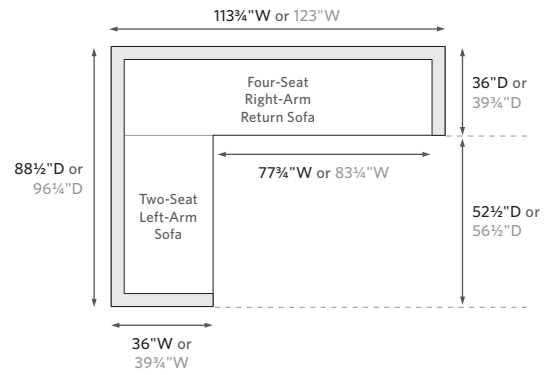

RH

COSTA TEAK COLLECTION

When configuring a sectional, please choose either Luxe or Classic depth for all components.

SOFA CHAISE SECTIONAL

Available in left- and right-arm configurations.

80" Classic Sofa Chaise: 80"W x 70"D x 27"H Overall

86" Luxe Sofa Chaise: 86"W x 73½"D x 29½"H Overall

L-SECTIONAL

Available in left- and right-arm configurations.

114" Classic L-Sectional: 113¾"W x 88½"D x 27"H Overall

123" Luxe L-Sectional: 123"W x 96¼"D x 29½"H Overall

U-SOFA SECTIONAL

122" Classic U-Sofa Sectional: 122"W x 113¾"D x 27"H Overall

134" Luxe U-Sofa Sectional: 133½"W x 123"D x 29½"H Overall

U-CHAISE SECTIONAL

104" Classic U-Chaise Sectional: 105"W x 70"D x 27"H Overall

114" Luxe U-Chaise Sectional: 133½"W x 73½"D x 29½"H Overall