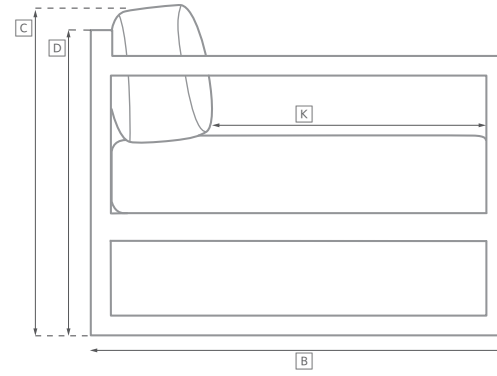

COSTA TEAK SEATING COLLECTION

All dimensions are given in inches. See the attached "Dimensions Diagram" sheet for more information on the keys used in this chart.

	OVERALL WIDTH A	OVERALL DEPTH B	OVERALL HEIGHT W/ CUSHION C	FRAME HEIGHT D	ARM HEIGHT E	ARM WIDTH F	FOOT HEIGHT G	SEAT HEIGHT W/ CUSHION H	SEAT HEIGHT (FLOOR TO FRAME) I	INSIDE SEAT WIDTH J	INSIDE SEAT DEPTH K	# OF BACK CUSHIONS	# OF SEAT CUSHIONS
LUXE RIGHT-ARM CHAISE	29½	73¼	37	29½	20	2½	1	16	7½	27	58	1	1
DINING SIDE CHAIR	20	22½	33¼	33¼	-	-	-	18	16	20	17¼	-	1
DINING ARMCHAIR	23	22½	33¼	33¼	25	1½	-	18	16	20	17¼	-	1
COUNTER STOOL	20	22	40	40	-	-	-	27	25	20	17¼	-	1
BARSTOOL	20	22	44	44	-	-	-	31	29	20	17¼	-	1

OUTDOOR SEATING DIMENSIONS DIAGRAM

See the "Dimensions Sheet" for the measurements that correspond with the letters below.

RH

OUTDOOR SEATING DIMENSIONS DIAGRAM

See the "Dimensions Sheet" for the measurements that correspond with the letters below.

86" Luxe Sofa Chaise: 86"W x 73½"D x 29½"H Overall

L-SECTIONAL

Available in left- and right-arm configurations.

114" Classic L-Sectional: 113¾"W x 88½"D x 27"H Overall

123" Luxe L-Sectional: 123"W x 96¼"D x 29½"H Overall

114" Luxe U-Chaise Sectional: 133½"W x 73½"D x 29½"H Overall