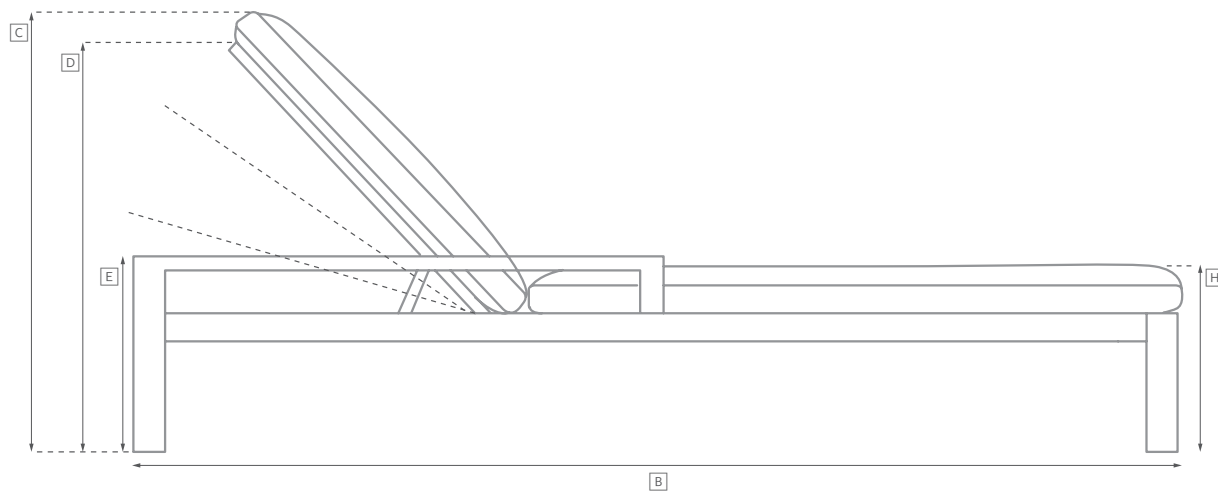

COSTA TEAK SEATING COLLECTION

All dimensions are given in inches. See the attached "Dimensions Diagram" sheet for more information on the keys used in this chart.

	OVERALL WIDTH A	OVERALL DEPTH B	OVERALL HEIGHT W/ CUSHION C	FRAME HEIGHT D	ARM HEIGHT E	ARM WIDTH F	FOOT HEIGHT G	SEAT HEIGHT W/ CUSHION H	SEAT HEIGHT (FLOOR TO FRAME) I	INSIDE SEAT WIDTH J	INSIDE SEAT DEPTH K	# OF BACK CUSHIONS	# OF SEAT CUSHIONS
LUXE RIGHT-ARM CHAISE	29½	73¼	37	29½	20	2½	1	16	7½	27	58	1	1
DINING SIDE CHAIR	20	22½	33¼	33¼	-	-	-	18	16	20	17¼	-	1
DINING ARMCHAIR	23	22½	33¼	33¼	25	1½	-	18	16	20	17¼	-	1
COUNTER STOOL	20	22	40	40	-	-	-	27	25	20	17¼	-	1
BARSTOOL	20	22	44	44	-	-	-	31	29	20	17¼	-	1

OUTDOOR SEATING DIMENSIONS DIAGRAM

See the "Dimensions Sheet" for the measurements that correspond with the letters below.

RH

OUTDOOR SEATING DIMENSIONS DIAGRAM

See the "Dimensions Sheet" for the measurements that correspond with the letters below.

RH

COSTA TEAK COLLECTION

When configuring a sectional, please choose either Luxe or Classic depth for all components.

SOFA CHAISE SECTIONAL

Available in left- and right-arm configurations.

80" Classic Sofa Chaise: 80"W x 70"D x 27"H Overall

86" Luxe Sofa Chaise: 86"W x 73½"D x 29½"H Overall

L-SECTIONAL

Available in left- and right-arm configurations.

114" Classic L-Sectional: 113¾"W x 88½"D x 27"H Overall

123" Luxe L-Sectional: 123"W x 96¼"D x 29½"H Overall