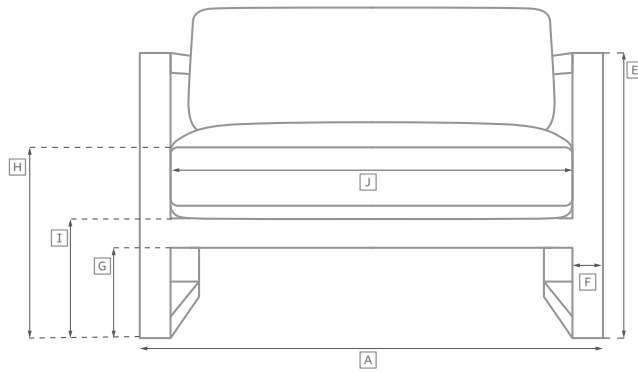

COSTA TEAK SEATING COLLECTION

All dimensions are given in inches. See the attached "Dimensions Diagram" sheet for more information on the keys used in this chart.

	OVERALL WIDTH A	OVERALL DEPTH B	OVERALL HEIGHT W/ CUSHION C	FRAME HEIGHT D	ARM HEIGHT E	ARM WIDTH F	FOOT HEIGHT G	SEAT HEIGHT W/ CUSHION H	SEAT HEIGHT (FLOOR TO FRAME) I	INSIDE SEAT WIDTH J	INSIDE SEAT DEPTH K	# OF BACK CUSHIONS	# OF SEAT CUSHIONS
LUXE RIGHT-ARM CHAISE	29½	73¼	37	29½	20	2½	1	16	7½	27	58	1	1
DINING SIDE CHAIR	20	22½	33¼	33¼	-	-	-	18	16	20	17¼	-	1
DINING ARMCHAIR	23	22½	33¼	33¼	25	1½	-	18	16	20	17¼	-	1
COUNTER STOOL	20	22	40	40	-	-	-	27	25	20	17¼	-	1
BARSTOOL	20	22	44	44	-	-	-	31	29	20	17¼	-	1

OUTDOOR SEATING DIMENSIONS DIAGRAM

See the "Dimensions Sheet" for the measurements that correspond with the letters below.

RH