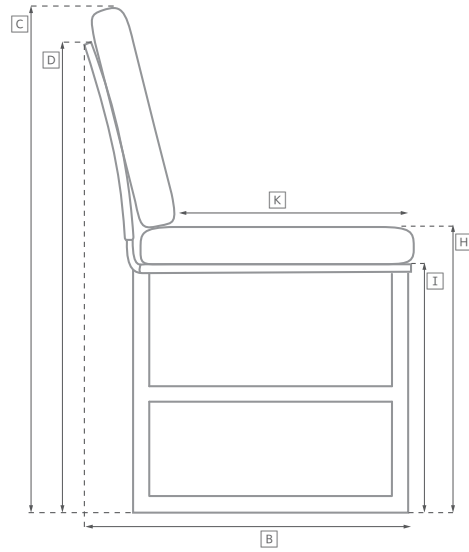

COSTA TEAK SEATING COLLECTION

All dimensions are given in inches. See the attached "Dimensions Diagram" sheet for more information on the keys used in this chart.

	OVERALL WIDTH A	OVERALL DEPTH B	OVERALL HEIGHT W/ CUSHION C	FRAME HEIGHT D	ARM HEIGHT E	ARM WIDTH F	FOOT HEIGHT G	SEAT HEIGHT W/ CUSHION H	SEAT HEIGHT (FLOOR TO FRAME) I	INSIDE SEAT WIDTH J	INSIDE SEAT DEPTH K	# OF BACK CUSHIONS	# OF SEAT CUSHIONS
LUXE RIGHT-ARM CHAISE	29½	73¼	37	29½	20	2½	1	16	7½	27	58	1	1
DINING SIDE CHAIR	20	22½	33¼	33¼	-	-	-	18	16	20	17¼	-	1
DINING ARMCHAIR	23	22½	33¼	33¼	25	1½	-	18	16	20	17¼	-	1
COUNTER STOOL	20	22	40	40	-	-	-	27	25	20	17¼	-	1
BARSTOOL	20	22	44	44	-	-	-	31	29	20	17¼	-	1

OUTDOOR SEATING DIMENSIONS DIAGRAM

See the "Dimensions Sheet" for the measurements that correspond with the letters below.

RH

OUTDOOR SEATING DIMENSIONS DIAGRAM

See the "Dimensions Sheet" for the measurements that correspond with the letters below.

86" Luxe Sofa Chaise: 86"W x 73½"D x 29½"H Overall

L-SECTIONAL

Available in left- and right-arm configurations.

114" Classic L-Sectional: 113¾"W x 88½"D x 27"H Overall

123" Luxe L-Sectional: 123"W x 96¼"D x 29½"H Overall

114" Luxe U-Chaise Sectional: 133½"W x 73½"D x 29½"H Overall