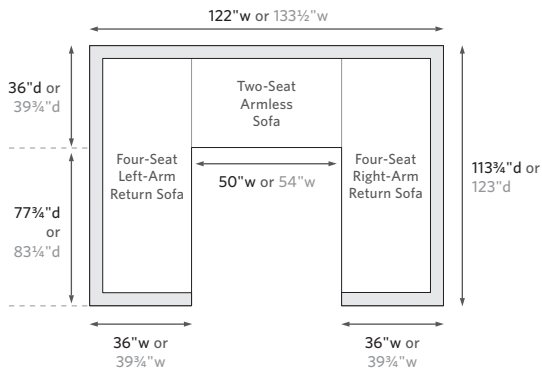

COSTA ALUMINUM SEATING COLLECTION

All dimensions are given in inches. See the attached "Dimensions Diagram" sheet for more information on the keys used in this chart.

	OVERALL WIDTH A	OVERALL DEPTH B	OVERALL HEIGHT W/ CUSHION C	FRAME HEIGHT D	ARM HEIGHT E	ARM WIDTH F	FOOT HEIGHT G	SEAT HEIGHT W/ CUSHION H	SEAT HEIGHT (FLOOR TO FRAME) I	INSIDE SEAT WIDTH J	INSIDE SEAT DEPTH K	# OF BACK CUSHIONS	# OF SEAT CUSHIONS
DINING ARMCHAIR	23	22½	33¼	33¼	25	1½	-	18	16	20	17¼	-	1
COUNTER STOOL	20	22	40	40	-	-	-	27	25	20	17¼	-	1
BARSTOOL	20	22	44	44	-	-	-	31	29	20	17¼	-	1

RIGHT-ARM SOFA CHAISE SECTIONAL

80" Classic Right-Arm Sofa Chaise: 80" w x 70" d x 27" h Overall
 86" Luxe Right-Arm Sofa Chaise: 86" w x 73 3/4" d x 29 1/2" h Overall

LEFT-ARM L-SECTIONAL

114" Classic Left-Arm L-Sectional: 113 3/4" w x 88 1/2" d x 27" h Overall
 123" Luxe Left-Arm L-Sectional: 123" w x 96 3/4" d x 29 1/2" h Overall

RIGHT-ARM L-SECTIONAL

114" Classic Right-Arm L-Sectional: 113 3/4" w x 88 1/2" d x 27" h Overall
 123" Luxe Right-Arm L-Sectional: 123" w x 96 3/4" d x 29 1/2" h Overall

U-SOFA SECTIONAL

122" Classic U-Sofa Sectional: 122" w x 113 3/4" d x 27" h Overall
 134" Luxe U-Sofa Sectional: 133 1/2" w x 123" d x 29 1/2" h Overall

U-CHAISE SECTIONAL

104" Classic U-Chaise Sectional: 105" w x 70" d x 27" h Overall
 114" Luxe U-Chaise Sectional: 133 1/2" w x 73 3/4" d x 29 1/2" h Overall