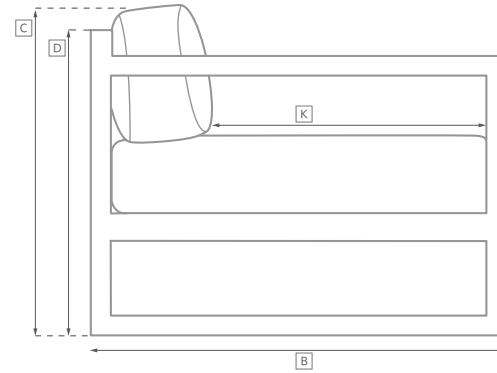

COSTA ALUMINUM SEATING COLLECTION

All dimensions are given in inches. See the attached "Dimensions Diagram" sheet for more information on the keys used in this chart.

	OVERALL WIDTH A	OVERALL DEPTH B	OVERALL HEIGHT W/ CUSHION C	FRAME HEIGHT D	ARM HEIGHT E	ARM WIDTH F	FOOT HEIGHT G	SEAT HEIGHT W/ CUSHION H	SEAT HEIGHT (FLOOR TO FRAME) I	INSIDE SEAT WIDTH J	INSIDE SEAT DEPTH K	# OF BACK CUSHIONS	# OF SEAT CUSHIONS
DINING ARMCHAIR	23	22½	33¼	33¼	25	1½	-	18	16	20	17¼	-	1
COUNTER STOOL	20	22	40	40	-	-	-	27	25	20	17¼	-	1
BARSTOOL	20	22	44	44	-	-	-	31	29	20	17¼	-	1

OUTDOOR SEATING DIMENSIONS DIAGRAM

See the "Dimensions Sheet" for the measurements that correspond with the letters below.

RH