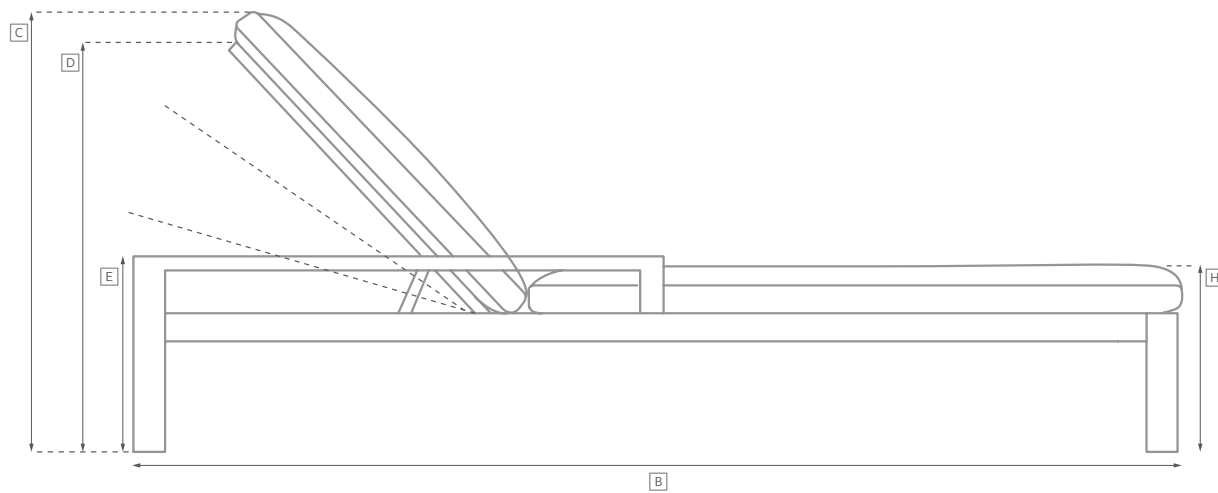

COSTA ALUMINUM SEATING COLLECTION

All dimensions are given in inches. See the attached "Dimensions Diagram" sheet for more information on the keys used in this chart.

	OVERALL WIDTH A	OVERALL DEPTH B	OVERALL HEIGHT W/ CUSHION C	FRAME HEIGHT D	ARM HEIGHT E	ARM WIDTH F	FOOT HEIGHT G	SEAT HEIGHT W/ CUSHION H	SEAT HEIGHT (FLOOR TO FRAME) I	INSIDE SEAT WIDTH J	INSIDE SEAT DEPTH K	# OF BACK CUSHIONS	# OF SEAT CUSHIONS
DINING ARMCHAIR	23	22½	33¼	33¼	25	1½	-	18	16	20	17¼	-	1
COUNTER STOOL	20	22	40	40	-	-	-	27	25	20	17¼	-	1
BARSTOOL	20	22	44	44	-	-	-	31	29	20	17¼	-	1

OUTDOOR SEATING DIMENSIONS DIAGRAM

See the "Dimensions Sheet" for the measurements that correspond with the letters below.

RH

OUTDOOR SEATING DIMENSIONS DIAGRAM

See the "Dimensions Sheet" for the measurements that correspond with the letters below.

RH

COSTA ALUMINUM COLLECTION

When configuring a sectional, please choose either Luxe or Classic depth for all components.

LEFT-ARM SOFA CHAISE SECTIONAL

80" Classic Left-Arm Sofa Chaise: 80" w x 70" d x 27" h Overall
 86" Luxe Left-Arm Sofa Chaise: 86" w x 73 3/4" d x 29 1/2" h Overall

U-CHAISE SECTIONAL

104" Classic U-Chaise Sectional: 105" w x 70" d x 27" h Overall
 114" Luxe U-Chaise Sectional: 133 1/2" w x 73 3/4" d x 29 1/2" h Overall