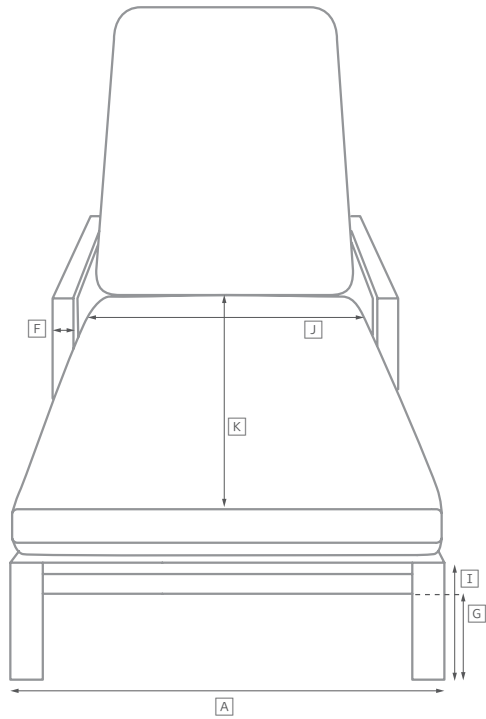

COSTA ALUMINUM SEATING COLLECTION

All dimensions are given in inches. See the attached "Dimensions Diagram" sheet for more information on the keys used in this chart.

	OVERALL WIDTH A	OVERALL DEPTH B	OVERALL HEIGHT W/ CUSHION C	FRAME HEIGHT D	ARM HEIGHT E	ARM WIDTH F	FOOT HEIGHT G	SEAT HEIGHT W/ CUSHION H	SEAT HEIGHT (FLOOR TO FRAME) I	INSIDE SEAT WIDTH J	INSIDE SEAT DEPTH K	# OF BACK CUSHIONS	# OF SEAT CUSHIONS
DINING ARMCHAIR	23	22½	33¼	33¼	25	1½	-	18	16	20	17¼	-	1
COUNTER STOOL	20	22	40	40	-	-	-	27	25	20	17¼	-	1
BARSTOOL	20	22	44	44	-	-	-	31	29	20	17¼	-	1

OUTDOOR SEATING DIMENSIONS DIAGRAM

See the "Dimensions Sheet" for the measurements that correspond with the letters below.

RH

OUTDOOR SEATING DIMENSIONS DIAGRAM

See the "Dimensions Sheet" for the measurements that correspond with the letters below.

RH

COSTA ALUMINUM COLLECTION

When configuring a sectional, please choose either Luxe or Classic depth for all components.

LEFT-ARM SOFA CHAISE SECTIONAL

80" Classic Left-Arm Sofa Chaise: 80" w x 70" d x 27" h Overall
 86" Luxe Left-Arm Sofa Chaise: 86" w x 73 3/4" d x 29 1/2" h Overall

U-CHAISE SECTIONAL

104" Classic U-Chaise Sectional: 105" w x 70" d x 27" h Overall
 114" Luxe U-Chaise Sectional: 133 1/2" w x 73 3/4" d x 29 1/2" h Overall