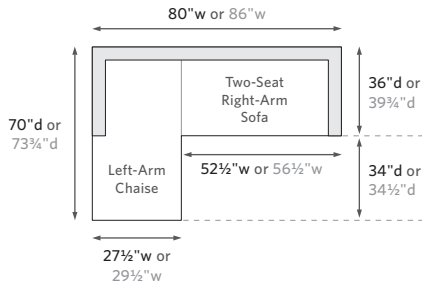

COSTA ALUMINUM SEATING COLLECTION

All dimensions are given in inches. See the attached "Dimensions Diagram" sheet for more information on the keys used in this chart.

	OVERALL WIDTH A	OVERALL DEPTH B	OVERALL HEIGHT W/ CUSHION C	FRAME HEIGHT D	ARM HEIGHT E	ARM WIDTH F	FOOT HEIGHT G	SEAT HEIGHT W/ CUSHION H	SEAT HEIGHT (FLOOR TO FRAME) I	INSIDE SEAT WIDTH J	INSIDE SEAT DEPTH K	# OF BACK CUSHIONS	# OF SEAT CUSHIONS
DINING ARMCHAIR	23	22½	33¼	33¼	25	1½	-	18	16	20	17¼	-	1
COUNTER STOOL	20	22	40	40	-	-	-	27	25	20	17¼	-	1
BARSTOOL	20	22	44	44	-	-	-	31	29	20	17¼	-	1

OUTDOOR SEATING DIMENSIONS DIAGRAM

See the "Dimensions Sheet" for the measurements that correspond with the letters below.

RH

OUTDOOR SEATING DIMENSIONS DIAGRAM

See the "Dimensions Sheet" for the measurements that correspond with the letters below.

RH

COSTA ALUMINUM COLLECTION

When configuring a sectional, please choose either Luxe or Classic depth for all components.

LEFT-ARM SOFA CHAISE SECTIONAL

80" Classic Left-Arm Sofa Chaise: 80" w x 70" d x 27" h Overall
 86" Luxe Left-Arm Sofa Chaise: 86" w x 73 3/4" d x 29 1/2" h Overall

RIGHT-ARM SOFA CHAISE SECTIONAL

80" Classic Right-Arm Sofa Chaise: 80" w x 70" d x 27" h Overall
 86" Luxe Right-Arm Sofa Chaise: 86" w x 73 3/4" d x 29 1/2" h Overall

LEFT-ARM L-SECTIONAL

114" Classic Left-Arm L-Sectional: 113 3/4" w x 88 1/2" d x 27" h Overall
 123" Luxe Left-Arm L-Sectional: 123" w x 96 3/4" d x 29 1/2" h Overall