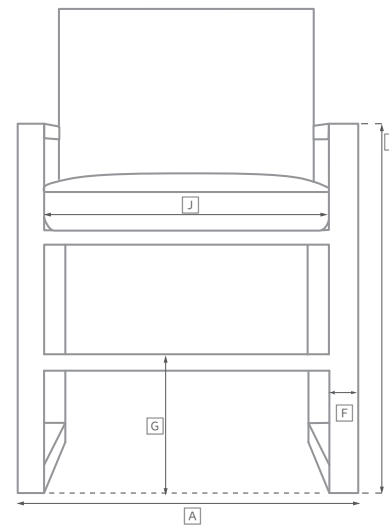

COSTA ALUMINUM SEATING COLLECTION

All dimensions are given in inches. See the attached "Dimensions Diagram" sheet for more information on the keys used in this chart.

	OVERALL WIDTH A	OVERALL DEPTH B	OVERALL HEIGHT W/ CUSHION C	FRAME HEIGHT D	ARM HEIGHT E	ARM WIDTH F	FOOT HEIGHT G	SEAT HEIGHT W/ CUSHION H	SEAT HEIGHT (FLOOR TO FRAME) I	INSIDE SEAT WIDTH J	INSIDE SEAT DEPTH K	# OF BACK CUSHIONS	# OF SEAT CUSHIONS
DINING ARMCHAIR	23	22½	33¼	33¼	25	1½	-	18	16	20	17¼	-	1
COUNTER STOOL	20	22	40	40	-	-	-	27	25	20	17¼	-	1
BARSTOOL	20	22	44	44	-	-	-	31	29	20	17¼	-	1

OUTDOOR SEATING DIMENSIONS DIAGRAM

See the "Dimensions Sheet" for the measurements that correspond with the letters below.

RH