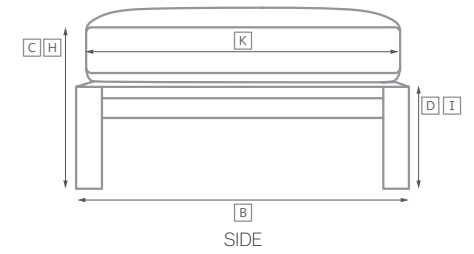

COSTA ALUMINUM SEATING COLLECTION

All dimensions are given in inches. See the attached "Dimensions Diagram" sheet for more information on the keys used in this chart.

	OVERALL WIDTH A	OVERALL DEPTH B	OVERALL HEIGHT W/ CUSHION C	FRAME HEIGHT D	ARM HEIGHT E	ARM WIDTH F	FOOT HEIGHT G	SEAT HEIGHT W/ CUSHION H	SEAT HEIGHT (FLOOR TO FRAME) I	INSIDE SEAT WIDTH J	INSIDE SEAT DEPTH K	# OF BACK CUSHIONS	# OF SEAT CUSHIONS
DINING ARMCHAIR	23	22½	33¼	33¼	25	1½	-	18	16	20	17¼	-	1
COUNTER STOOL	20	22	40	40	-	-	-	27	25	20	17¼	-	1
BARSTOOL	20	22	44	44	-	-	-	31	29	20	17¼	-	1

OUTDOOR SEATING DIMENSIONS DIAGRAM

See the "Dimensions Sheet" for the measurements that correspond with the letters below.

RH

OUTDOOR SEATING DIMENSIONS DIAGRAM

See the "Dimensions Sheet" for the measurements that correspond with the letters below.

RH

COSTA ALUMINUM COLLECTION

When configuring a sectional, please choose either Luxe or Classic depth for *all* components.

SOFA CHAISE SECTIONAL

Available in left- and right-arm configurations.

80" Classic Sofa Chaise: 80"W x 70"D x 27"H Overall

86" Luxe Sofa Chaise: 86"W x 73½"D x 29½"H Overall

L-SECTIONAL

Available in left- and right-arm configurations.

114" Classic L-Sectional: 113¾"W x 88½"D x 27"H Overall

123" Luxe L-Sectional: 123"W x 96¾"D x 29½"H Overall