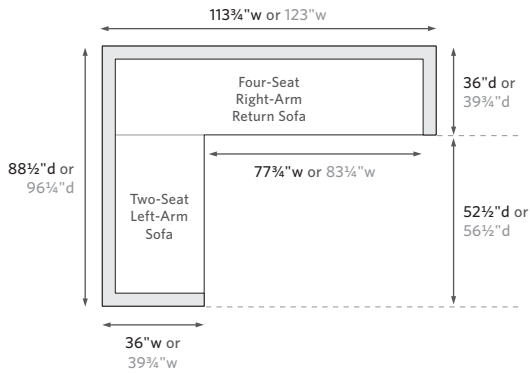

COSTA ALUMINUM SEATING COLLECTION

All dimensions are given in inches. See the attached "Dimensions Diagram" sheet for more information on the keys used in this chart.

	OVERALL WIDTH A	OVERALL DEPTH B	OVERALL HEIGHT W/ CUSHION C	FRAME HEIGHT D	ARM HEIGHT E	ARM WIDTH F	FOOT HEIGHT G	SEAT HEIGHT W/ CUSHION H	SEAT HEIGHT (FLOOR TO FRAME) I	INSIDE SEAT WIDTH J	INSIDE SEAT DEPTH K	# OF BACK CUSHIONS	# OF SEAT CUSHIONS
DINING ARMCHAIR	23	22½	33¼	33¼	25	1½	-	18	16	20	17¼	-	1
COUNTER STOOL	20	22	40	40	-	-	-	27	25	20	17¼	-	1
BARSTOOL	20	22	44	44	-	-	-	31	29	20	17¼	-	1

RH

COSTA ALUMINUM COLLECTION

When configuring a sectional, please choose either Luxe or Classic depth for all components.

LEFT-ARM SOFA CHAISE SECTIONAL

80" Classic Left-Arm Sofa Chaise: 80" w x 70" d x 27" h Overall
 86" Luxe Left-Arm Sofa Chaise: 86" w x 73 3/4" d x 29 1/2" h Overall

RIGHT-ARM SOFA CHAISE SECTIONAL

80" Classic Right-Arm Sofa Chaise: 80" w x 70" d x 27" h Overall
 86" Luxe Right-Arm Sofa Chaise: 86" w x 73 3/4" d x 29 1/2" h Overall

LEFT-ARM L-SECTIONAL

114" Classic Left-Arm L-Sectional: 113 3/4" w x 88 1/2" d x 27" h Overall
 123" Luxe Left-Arm L-Sectional: 123" w x 96 3/4" d x 29 1/2" h Overall

U-CHAISE SECTIONAL

104" Classic U-Chaise Sectional: 105" w x 70" d x 27" h Overall
 114" Luxe U-Chaise Sectional: 133 1/2" w x 73 3/4" d x 29 1/2" h Overall