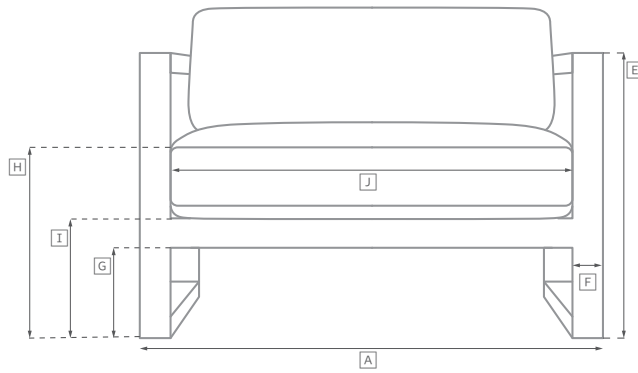

COSTA ALUMINUM SEATING COLLECTION

All dimensions are given in inches. See the attached "Dimensions Diagram" sheet for more information on the keys used in this chart.

	OVERALL WIDTH A	OVERALL DEPTH B	OVERALL HEIGHT W/ CUSHION C	FRAME HEIGHT D	ARM HEIGHT E	ARM WIDTH F	FOOT HEIGHT G	SEAT HEIGHT W/ CUSHION H	SEAT HEIGHT (FLOOR TO FRAME) I	INSIDE SEAT WIDTH J	INSIDE SEAT DEPTH K	# OF BACK CUSHIONS	# OF SEAT CUSHIONS
DINING ARMCHAIR	23	22½	33¼	33¼	25	1½	-	18	16	20	17¼	-	1
COUNTER STOOL	20	22	40	40	-	-	-	27	25	20	17¼	-	1
BARSTOOL	20	22	44	44	-	-	-	31	29	20	17¼	-	1

OUTDOOR SEATING DIMENSIONS DIAGRAM

See the "Dimensions Sheet" for the measurements that correspond with the letters below.

RH