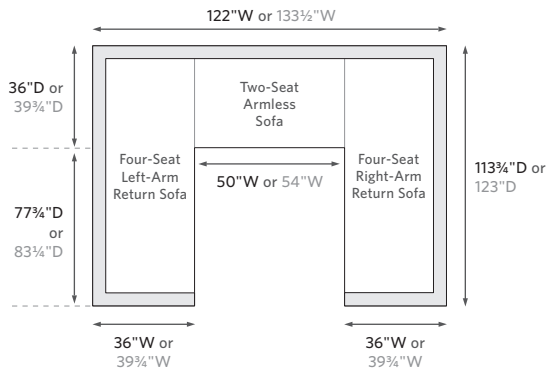

COSTA ALUMINUM SEATING COLLECTION

All dimensions are given in inches. See the attached "Dimensions Diagram" sheet for more information on the keys used in this chart.

	OVERALL WIDTH A	OVERALL DEPTH B	OVERALL HEIGHT W/ CUSHION C	FRAME HEIGHT D	ARM HEIGHT E	ARM WIDTH F	FOOT HEIGHT G	SEAT HEIGHT W/ CUSHION H	SEAT HEIGHT (FLOOR TO FRAME) I	INSIDE SEAT WIDTH J	INSIDE SEAT DEPTH K	# OF BACK CUSHIONS	# OF SEAT CUSHIONS
DINING ARMCHAIR	23	22½	33¼	33¼	25	1½	-	18	16	20	17¼	-	1
COUNTER STOOL	20	22	40	40	-	-	-	27	25	20	17¼	-	1
BARSTOOL	20	22	44	44	-	-	-	31	29	20	17¼	-	1

86" Luxe Sofa Chaise: 86"W x 73½"D x 29½"H Overall

L-SECTIONAL

Available in left- and right-arm configurations.

114" Classic L-Sectional: 113¾"W x 88½"D x 27"H Overall

123" Luxe L-Sectional: 123"W x 96¾"D x 29½"H Overall

U-SOFA SECTIONAL

122" Classic U-Sofa Sectional: 122"W x 113¾"D x 27"H Overall

134" Luxe U-Sofa Sectional: 133½"W x 123"D x 29½"H Overall

U-CHAISE SECTIONAL

104" Classic U-Chaise Sectional: 105"W x 70"D x 27"H Overall

114" Luxe U-Chaise Sectional: 133½"W x 73½"D x 29½"H Overall