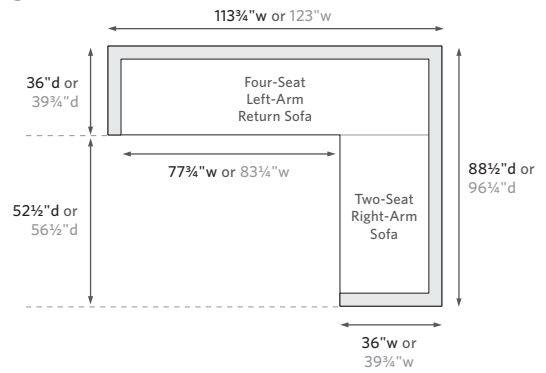

COSTA ALUMINUM SEATING COLLECTION

All dimensions are given in inches. See the attached "Dimensions Diagram" sheet for more information on the keys used in this chart.

	OVERALL WIDTH A	OVERALL DEPTH B	OVERALL HEIGHT W/ CUSHION C	FRAME HEIGHT D	ARM HEIGHT E	ARM WIDTH F	FOOT HEIGHT G	SEAT HEIGHT W/ CUSHION H	SEAT HEIGHT (FLOOR TO FRAME) I	INSIDE SEAT WIDTH J	INSIDE SEAT DEPTH K	# OF BACK CUSHIONS	# OF SEAT CUSHIONS
DINING ARMCHAIR	23	22½	33¼	33¼	25	1½	-	18	16	20	17¼	-	1
COUNTER STOOL	20	22	40	40	-	-	-	27	25	20	17¼	-	1
BARSTOOL	20	22	44	44	-	-	-	31	29	20	17¼	-	1

RIGHT-ARM SOFA CHAISE SECTIONAL

80" Classic Right-Arm Sofa Chaise: 80" w x 70" d x 27" h Overall
 86" Luxe Right-Arm Sofa Chaise: 86" w x 73 3/4" d x 29 1/2" h Overall

LEFT-ARM L-SECTIONAL

114" Classic Left-Arm L-Sectional: 113 3/4" w x 88 1/2" d x 27" h Overall
 123" Luxe Left-Arm L-Sectional: 123" w x 96 3/4" d x 29 1/2" h Overall

RIGHT-ARM L-SECTIONAL

114" Classic Right-Arm L-Sectional: 113 3/4" w x 88 1/2" d x 27" h Overall
 123" Luxe Right-Arm L-Sectional: 123" w x 96 3/4" d x 29 1/2" h Overall

U-SOFA SECTIONAL

122" Classic U-Sofa Sectional: 122" w x 113 3/4" d x 27" h Overall
 134" Luxe U-Sofa Sectional: 133 1/2" w x 123" d x 29 1/2" h Overall

U-CHAISE SECTIONAL

104" Classic U-Chaise Sectional: 105" w x 70" d x 27" h Overall
 114" Luxe U-Chaise Sectional: 133 1/2" w x 73 3/4" d x 29 1/2" h Overall