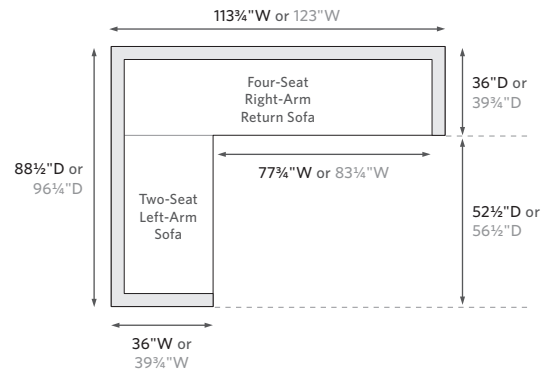

RH

COSTA ALUMINUM COLLECTION

When configuring a sectional, please choose either Luxe or Classic depth for *all* components.

SOFA CHAISE SECTIONAL

Available in left- and right-arm configurations.

80" Classic Sofa Chaise: 80"W x 70"D x 27"H Overall

86" Luxe Sofa Chaise: 86"W x 73½"D x 29½"H Overall

L-SECTIONAL

Available in left- and right-arm configurations.

114" Classic L-Sectional: 113¾"W x 88½"D x 27"H Overall

123" Luxe L-Sectional: 123"W x 96¾"D x 29½"H Overall

U-SOFA SECTIONAL

122" Classic U-Sofa Sectional: 122"W x 113¾"D x 27"H Overall

134" Luxe U-Sofa Sectional: 133½"W x 123"D x 29½"H Overall

U-CHAISE SECTIONAL

104" Classic U-Chaise Sectional: 105"W x 70"D x 27"H Overall

114" Luxe U-Chaise Sectional: 133½"W x 73½"D x 29½"H Overall