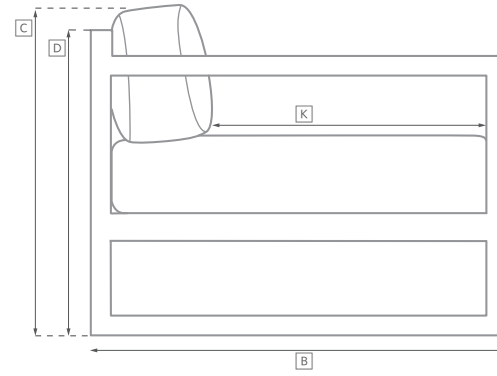

COSTA ALUMINUM SEATING COLLECTION

All dimensions are given in inches. See the attached "Dimensions Diagram" sheet for more information on the keys used in this chart.

	OVERALL WIDTH A	OVERALL DEPTH B	OVERALL HEIGHT W/ CUSHION C	FRAME HEIGHT D	ARM HEIGHT E	ARM WIDTH F	FOOT HEIGHT G	SEAT HEIGHT W/ CUSHION H	SEAT HEIGHT (FLOOR TO FRAME) I	INSIDE SEAT WIDTH J	INSIDE SEAT DEPTH K	# OF BACK CUSHIONS	# OF SEAT CUSHIONS
DINING ARMCHAIR	23	22½	33¼	33¼	25	1½	-	18	16	20	17¼	-	1
COUNTER STOOL	20	22	40	40	-	-	-	27	25	20	17¼	-	1
BARSTOOL	20	22	44	44	-	-	-	31	29	20	17¼	-	1

OUTDOOR SEATING DIMENSIONS DIAGRAM

See the "Dimensions Sheet" for the measurements that correspond with the letters below.

RH