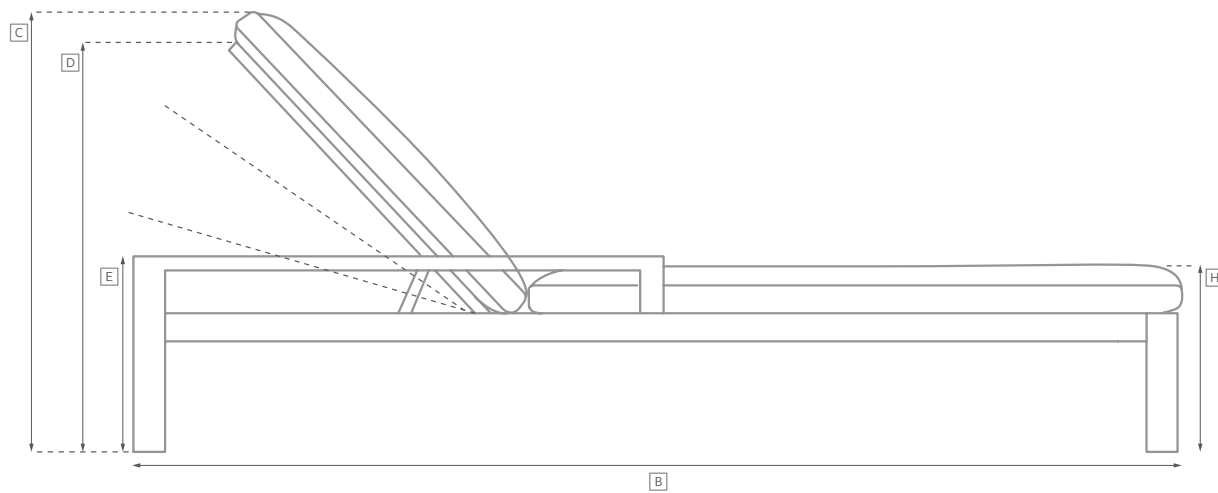

COSTA ALUMINUM SEATING COLLECTION

All dimensions are given in inches. See the attached "Dimensions Diagram" sheet for more information on the keys used in this chart.

	OVERALL WIDTH A	OVERALL DEPTH B	OVERALL HEIGHT W/ CUSHION C	FRAME HEIGHT D	ARM HEIGHT E	ARM WIDTH F	FOOT HEIGHT G	SEAT HEIGHT W/ CUSHION H	SEAT HEIGHT (FLOOR TO FRAME) I	INSIDE SEAT WIDTH J	INSIDE SEAT DEPTH K	# OF BACK CUSHIONS	# OF SEAT CUSHIONS
DINING ARMCHAIR	23	22½	33¼	33¼	25	1½	-	18	16	20	17¼	-	1
COUNTER STOOL	20	22	40	40	-	-	-	27	25	20	17¼	-	1
BARSTOOL	20	22	44	44	-	-	-	31	29	20	17¼	-	1

OUTDOOR SEATING DIMENSIONS DIAGRAM

See the "Dimensions Sheet" for the measurements that correspond with the letters below.

RH

OUTDOOR SEATING DIMENSIONS DIAGRAM

See the "Dimensions Sheet" for the measurements that correspond with the letters below.

RH

COSTA ALUMINUM COLLECTION

When configuring a sectional, please choose either Luxe or Classic depth for *all* components.

SOFA CHAISE SECTIONAL

Available in left- and right-arm configurations.

80" Classic Sofa Chaise: 80"W x 70"D x 27"H Overall

86" Luxe Sofa Chaise: 86"W x 73½"D x 29½"H Overall

L-SECTIONAL

Available in left- and right-arm configurations.

114" Classic L-Sectional: 113¾"W x 88½"D x 27"H Overall

123" Luxe L-Sectional: 123"W x 96¾"D x 29½"H Overall