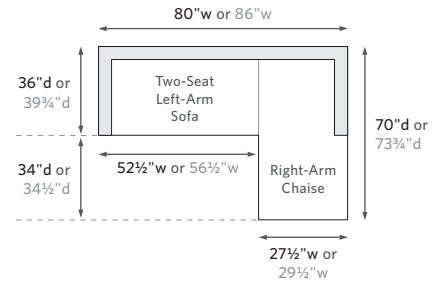

COSTA ALUMINUM SEATING COLLECTION

All dimensions are given in inches. See the attached "Dimensions Diagram" sheet for more information on the keys used in this chart.

	OVERALL WIDTH A	OVERALL DEPTH B	OVERALL HEIGHT W/ CUSHION C	FRAME HEIGHT D	ARM HEIGHT E	ARM WIDTH F	FOOT HEIGHT G	SEAT HEIGHT W/ CUSHION H	SEAT HEIGHT (FLOOR TO FRAME) I	INSIDE SEAT WIDTH J	INSIDE SEAT DEPTH K	# OF BACK CUSHIONS	# OF SEAT CUSHIONS
DINING ARMCHAIR	23	22½	33¼	33¼	25	1½	-	18	16	20	17¼	-	1
COUNTER STOOL	20	22	40	40	-	-	-	27	25	20	17¼	-	1
BARSTOOL	20	22	44	44	-	-	-	31	29	20	17¼	-	1

OUTDOOR SEATING DIMENSIONS DIAGRAM

See the "Dimensions Sheet" for the measurements that correspond with the letters below.

RH

OUTDOOR SEATING DIMENSIONS DIAGRAM

See the "Dimensions Sheet" for the measurements that correspond with the letters below.

RH

COSTA ALUMINUM COLLECTION

When configuring a sectional, please choose either Luxe or Classic depth for all components.

LEFT-ARM SOFA CHAISE SECTIONAL

80" Classic Left-Arm Sofa Chaise: 80" w x 70" d x 27" h Overall
 86" Luxe Left-Arm Sofa Chaise: 86" w x 73 3/4" d x 29 1/2" h Overall

RIGHT-ARM SOFA CHAISE SECTIONAL

80" Classic Right-Arm Sofa Chaise: 80" w x 70" d x 27" h Overall
 86" Luxe Right-Arm Sofa Chaise: 86" w x 73 3/4" d x 29 1/2" h Overall

LEFT-ARM L-SECTIONAL

114" Classic Left-Arm L-Sectional: 113 3/4" w x 88 1/2" d x 27" h Overall
 123" Luxe Left-Arm L-Sectional: 123" w x 96 3/4" d x 29 1/2" h Overall