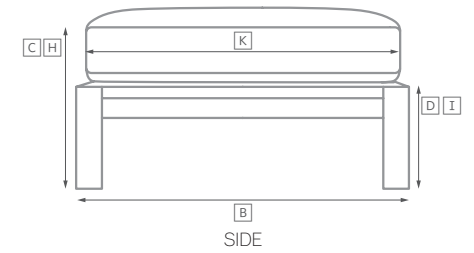

COSTA ALUMINUM SEATING COLLECTION

All dimensions are given in inches. See the attached "Dimensions Diagram" sheet for more information on the keys used in this chart.

	OVERALL WIDTH A	OVERALL DEPTH B	OVERALL HEIGHT W/ CUSHION C	FRAME HEIGHT D	ARM HEIGHT E	ARM WIDTH F	FOOT HEIGHT G	SEAT HEIGHT W/ CUSHION H	SEAT HEIGHT (FLOOR TO FRAME) I	INSIDE SEAT WIDTH J	INSIDE SEAT DEPTH K	# OF BACK CUSHIONS	# OF SEAT CUSHIONS
DINING ARMCHAIR	23	22½	33¼	33¼	25	1½	-	18	16	20	17¼	-	1
COUNTER STOOL	20	22	40	40	-	-	-	27	25	20	17¼	-	1
BARSTOOL	20	22	44	44	-	-	-	31	29	20	17¼	-	1

OUTDOOR SEATING DIMENSIONS DIAGRAM

See the "Dimensions Sheet" for the measurements that correspond with the letters below.

RH

OUTDOOR SEATING DIMENSIONS DIAGRAM

See the "Dimensions Sheet" for the measurements that correspond with the letters below.

RH

COSTA ALUMINUM COLLECTION

When configuring a sectional, please choose either Luxe or Classic depth for all components.

LEFT-ARM SOFA CHAISE SECTIONAL

80" Classic Left-Arm Sofa Chaise: 80" w x 70" d x 27" h Overall
 86" Luxe Left-Arm Sofa Chaise: 86" w x 73 3/4" d x 29 1/2" h Overall

U-CHAISE SECTIONAL

104" Classic U-Chaise Sectional: 105" w x 70" d x 27" h Overall
 114" Luxe U-Chaise Sectional: 133 1/2" w x 73 3/4" d x 29 1/2" h Overall