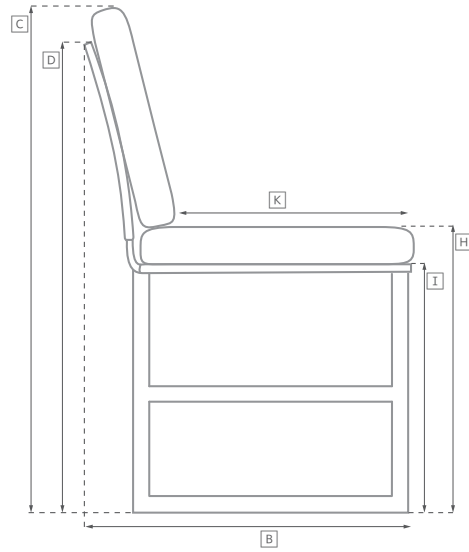

COSTA ALUMINUM SEATING COLLECTION

All dimensions are given in inches. See the attached "Dimensions Diagram" sheet for more information on the keys used in this chart.

	OVERALL WIDTH A	OVERALL DEPTH B	OVERALL HEIGHT W/ CUSHION C	FRAME HEIGHT D	ARM HEIGHT E	ARM WIDTH F	FOOT HEIGHT G	SEAT HEIGHT W/ CUSHION H	SEAT HEIGHT (FLOOR TO FRAME) I	INSIDE SEAT WIDTH J	INSIDE SEAT DEPTH K	# OF BACK CUSHIONS	# OF SEAT CUSHIONS
DINING ARMCHAIR	23	22½	33¼	33¼	25	1½	-	18	16	20	17¼	-	1
COUNTER STOOL	20	22	40	40	-	-	-	27	25	20	17¼	-	1
BARSTOOL	20	22	44	44	-	-	-	31	29	20	17¼	-	1

OUTDOOR SEATING DIMENSIONS DIAGRAM

See the "Dimensions Sheet" for the measurements that correspond with the letters below.

RH