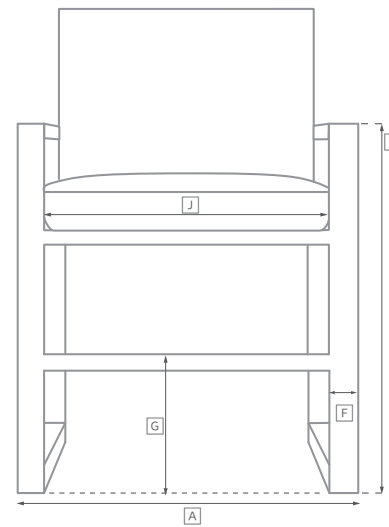

COSTA ALUMINUM SEATING COLLECTION

All dimensions are given in inches. See the attached "Dimensions Diagram" sheet for more information on the keys used in this chart.

	OVERALL WIDTH A	OVERALL DEPTH B	OVERALL HEIGHT W/ CUSHION C	FRAME HEIGHT D	ARM HEIGHT E	ARM WIDTH F	FOOT HEIGHT G	SEAT HEIGHT W/ CUSHION H	SEAT HEIGHT (FLOOR TO FRAME) I	INSIDE SEAT WIDTH J	INSIDE SEAT DEPTH K	# OF BACK CUSHIONS	# OF SEAT CUSHIONS
DINING ARMCHAIR	23	22½	33¼	33¼	25	1½	-	18	16	20	17¼	-	1
COUNTER STOOL	20	22	40	40	-	-	-	27	25	20	17¼	-	1
BARSTOOL	20	22	44	44	-	-	-	31	29	20	17¼	-	1

OUTDOOR SEATING DIMENSIONS DIAGRAM

See the "Dimensions Sheet" for the measurements that correspond with the letters below.

RH