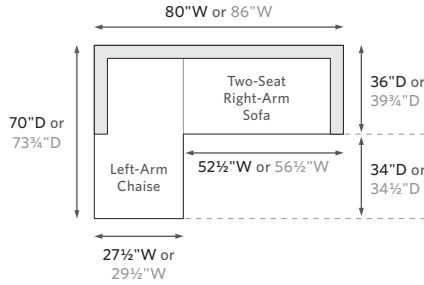

COSTA ALUMINUM SEATING COLLECTION

All dimensions are given in inches. See the attached "Dimensions Diagram" sheet for more information on the keys used in this chart.

	OVERALL WIDTH A	OVERALL DEPTH B	OVERALL HEIGHT W/ CUSHION C	FRAME HEIGHT D	ARM HEIGHT E	ARM WIDTH F	FOOT HEIGHT G	SEAT HEIGHT W/ CUSHION H	SEAT HEIGHT (FLOOR TO FRAME) I	INSIDE SEAT WIDTH J	INSIDE SEAT DEPTH K	# OF BACK CUSHIONS	# OF SEAT CUSHIONS
DINING ARMCHAIR	23	22½	33¼	33¼	25	1½	-	18	16	20	17¼	-	1
COUNTER STOOL	20	22	40	40	-	-	-	27	25	20	17¼	-	1
BARSTOOL	20	22	44	44	-	-	-	31	29	20	17¼	-	1

OUTDOOR SEATING DIMENSIONS DIAGRAM

See the "Dimensions Sheet" for the measurements that correspond with the letters below.

RH

OUTDOOR SEATING DIMENSIONS DIAGRAM

See the "Dimensions Sheet" for the measurements that correspond with the letters below.

RH

COSTA ALUMINUM COLLECTION

When configuring a sectional, please choose either Luxe or Classic depth for *all* components.

SOFA CHAISE SECTIONAL

Available in left- and right-arm configurations.

80" Classic Sofa Chaise: 80"W x 70"D x 27"H Overall

86" Luxe Sofa Chaise: 86"W x 73½"D x 29½"H Overall

L-SECTIONAL

Available in left- and right-arm configurations.

114" Classic L-Sectional: 113¾"W x 88½"D x 27"H Overall

123" Luxe L-Sectional: 123"W x 96¾"D x 29½"H Overall