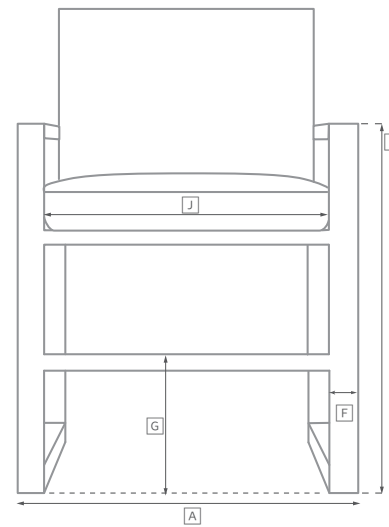

CAPRI TEAK SEATING COLLECTION

All dimensions are given in inches. See the attached "Dimensions Diagram" sheet for more information on the keys used in this chart.

	OVERALL WIDTH A	OVERALL DEPTH B	OVERALL HEIGHT W/ CUSHION C	FRAME HEIGHT D	ARM HEIGHT E	ARM WIDTH F	FOOT HEIGHT G	SEAT HEIGHT W/ CUSHION H	SEAT HEIGHT (FLOOR TO FRAME) I	INSIDE SEAT WIDTH J	INSIDE SEAT DEPTH K	# OF BACK CUSHIONS	# OF SEAT CUSHIONS
72" LUXE SOFA	72	33½	31	24	24	1½	¼	17	10½	69	25¼	2	1
90" SOFA	90	33½	31	24	24	1½	¼	17	10½	87	25¼	2	1
108" LUXE SOFA	108	33½	31	24	24	1½	¼	17	10½	105	25¼	2	1
LOUNGE CHAIR	29½	33½	31	24	24	1½	¼	17	10½	26½	25¼	1	1
SWIVEL LOUNGE CHAIR	29½	33½	31	24	24	1½	1½	17	10½	26½	25¼	1	1
OTTOMAN	29½	29½	17	10¼	NA	NA	¼	17	10¼	NA	NA	0	1
CHAISE	81	29	13	10	NA	NA	¼	13	10	NA	NA	NA	1
DINING CHAIR	22	24	31	25½	25½	1½	¼	18¼	16¼	19	20½	1	1

OUTDOOR SEATING DIMENSIONS DIAGRAM

See the "Dimensions Sheet" for the measurements that correspond with the letters below.

RH

OUTDOOR SEATING DIMENSIONS DIAGRAM

See the "Dimensions Sheet" for the measurements that correspond with the letters below.