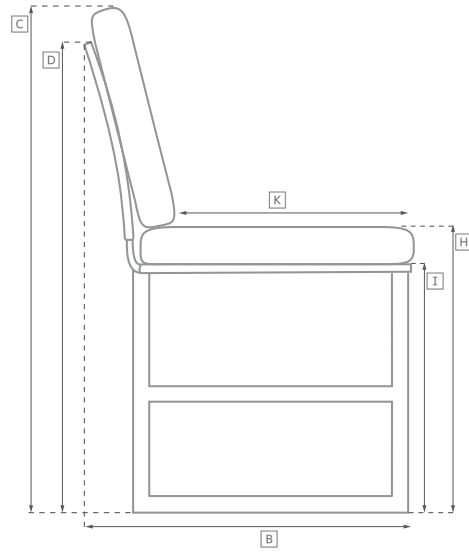

CAPRI TEAK SEATING COLLECTION

All dimensions are given in inches. See the attached "Dimensions Diagram" sheet for more information on the keys used in this chart.

	OVERALL WIDTH A	OVERALL DEPTH B	OVERALL HEIGHT W/ CUSHION C	FRAME HEIGHT D	ARM HEIGHT E	ARM WIDTH F	FOOT HEIGHT G	SEAT HEIGHT W/ CUSHION H	SEAT HEIGHT (FLOOR TO FRAME) I	INSIDE SEAT WIDTH J	INSIDE SEAT DEPTH K	# OF BACK CUSHIONS	# OF SEAT CUSHIONS
72" LUXE SOFA	72	33½	31	24	24	1½	¼	17	10½	69	25¼	2	1
90" SOFA	90	33½	31	24	24	1½	¼	17	10½	87	25¼	2	1
108" LUXE SOFA	108	33½	31	24	24	1½	¼	17	10½	105	25¼	2	1
LOUNGE CHAIR	29½	33½	31	24	24	1½	¼	17	10½	26½	25¼	1	1
SWIVEL LOUNGE CHAIR	29½	33½	31	24	24	1½	1½	17	10½	26½	25¼	1	1
OTTOMAN	29½	29½	17	10¼	NA	NA	¼	17	10¼	NA	NA	0	1
CHAISE	81	29	13	10	NA	NA	¼	13	10	NA	NA	NA	1
DINING CHAIR	22	24	31	25½	25½	1½	¼	18¼	16¼	19	20½	1	1

OUTDOOR SEATING DIMENSIONS DIAGRAM

See the "Dimensions Sheet" for the measurements that correspond with the letters below.

RH

OUTDOOR SEATING DIMENSIONS DIAGRAM

See the "Dimensions Sheet" for the measurements that correspond with the letters below.