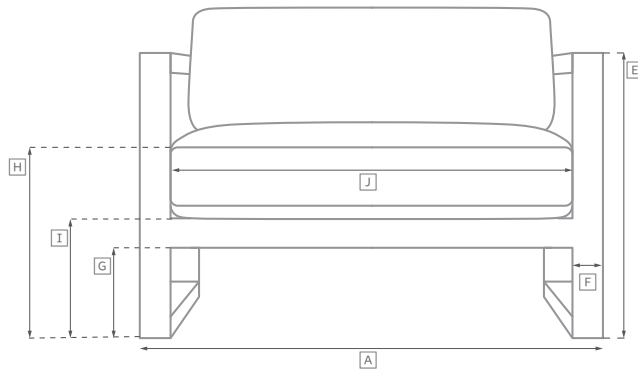

CAPRI TEAK SEATING COLLECTION

All dimensions are given in inches. See the attached "Dimensions Diagram" sheet for more information on the keys used in this chart.

	OVERALL WIDTH A	OVERALL DEPTH B	OVERALL HEIGHT W/ CUSHION C	FRAME HEIGHT D	ARM HEIGHT E	ARM WIDTH F	FOOT HEIGHT G	SEAT HEIGHT W/ CUSHION H	SEAT HEIGHT (FLOOR TO FRAME) I	INSIDE SEAT WIDTH J	INSIDE SEAT DEPTH K	# OF BACK CUSHIONS	# OF SEAT CUSHIONS
72" LUXE SOFA	72	33½	31	24	24	1½	¼	17	10½	69	25¼	2	1
90" SOFA	90	33½	31	24	24	1½	¼	17	10½	87	25¼	2	1
108" LUXE SOFA	108	33½	31	24	24	1½	¼	17	10½	105	25¼	2	1
LOUNGE CHAIR	29½	33½	31	24	24	1½	¼	17	10½	26½	25¼	1	1
SWIVEL LOUNGE CHAIR	29½	33½	31	24	24	1½	1½	17	10½	26½	25¼	1	1
OTTOMAN	29½	29½	17	10¼	NA	NA	¼	17	10¼	NA	NA	0	1
CHAISE	81	29	13	10	NA	NA	¼	13	10	NA	NA	NA	1
DINING CHAIR	22	24	31	25½	25½	1½	¼	18¼	16¼	19	20½	1	1

OUTDOOR SEATING DIMENSIONS DIAGRAM

See the "Dimensions Sheet" for the measurements that correspond with the letters below.

RH

OUTDOOR SEATING DIMENSIONS DIAGRAM

See the "Dimensions Sheet" for the measurements that correspond with the letters below.