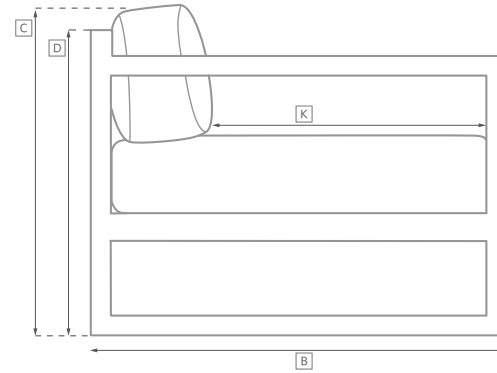

CAPRI TEAK SEATING COLLECTION

All dimensions are given in inches. See the attached "Dimensions Diagram" sheet for more information on the keys used in this chart.

	OVERALL WIDTH A	OVERALL DEPTH B	OVERALL HEIGHT W/ CUSHION C	FRAME HEIGHT D	ARM HEIGHT E	ARM WIDTH F	FOOT HEIGHT G	SEAT HEIGHT W/ CUSHION H	SEAT HEIGHT (FLOOR TO FRAME) I	INSIDE SEAT WIDTH J	INSIDE SEAT DEPTH K	# OF BACK CUSHIONS	# OF SEAT CUSHIONS
72" LUXE SOFA	72	33½	31	24	24	1½	¼	17	10½	69	25¼	2	1
90" SOFA	90	33½	31	24	24	1½	¼	17	10½	87	25¼	2	1
108" LUXE SOFA	108	33½	31	24	24	1½	¼	17	10½	105	25¼	2	1
LOUNGE CHAIR	29½	33½	31	24	24	1½	¼	17	10½	26½	25¼	1	1
SWIVEL LOUNGE CHAIR	29½	33½	31	24	24	1½	1½	17	10½	26½	25¼	1	1
OTTOMAN	29½	29½	17	10¼	NA	NA	¼	17	10¼	NA	NA	0	1
CHAISE	81	29	13	10	NA	NA	¼	13	10	NA	NA	NA	1
DINING CHAIR	22	24	31	25½	25½	1½	¼	18¼	16¼	19	20½	1	1

OUTDOOR SEATING DIMENSIONS DIAGRAM

See the "Dimensions Sheet" for the measurements that correspond with the letters below.

RH

OUTDOOR SEATING DIMENSIONS DIAGRAM

See the "Dimensions Sheet" for the measurements that correspond with the letters below.