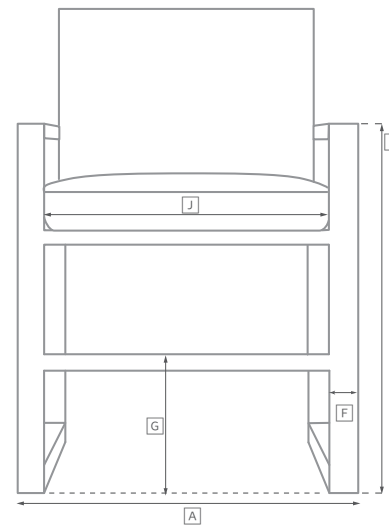

# CAPRI ALUMINUM SEATING COLLECTION

All dimensions are given in inches. See the attached "Dimensions Diagram" sheet for more information on the keys used in this chart.

	OVERALL WIDTH A	OVERALL DEPTH B	OVERALL HEIGHT W/ CUSHION C	FRAME HEIGHT D	ARM HEIGHT E	ARM WIDTH F	FOOT HEIGHT G	SEAT HEIGHT W/ CUSHION H	SEAT HEIGHT (FLOOR TO FRAME) I	INSIDE SEAT WIDTH J	INSIDE SEAT DEPTH K	# OF BACK CUSHIONS	# OF SEAT CUSHIONS
72" LUXE SOFA	72	33½	31	24	24	1½	¼	17	10½	69	25¼	2	1
90" SOFA	90	33½	31	24	24	1½	¼	17	10½	87	25¼	2	1
108" LUXE SOFA	108	33½	31	24	24	1½	¼	17	10½	105	25¼	2	1
LOUNGE CHAIR	29½	33½	31	24	24	1½	¼	17	10½	26½	25¼	1	1
SWIVEL LOUNGE CHAIR	29½	33½	31	24	24	1½	1½	17	10½	26½	25¼	1	1
OTTOMAN	29½	29½	17	10¼	NA	NA	¼	17	10¼	NA	NA	0	1
CHAISE	81	29	13	10	NA	NA	¼	13	10	NA	NA	NA	1
DINING CHAIR	22	24	31	25½	25½	1½	¼	18¼	16¼	19	20½	1	1

# OUTDOOR SEATING DIMENSIONS DIAGRAM

See the "Dimensions Sheet" for the measurements that correspond with the letters below.

RH