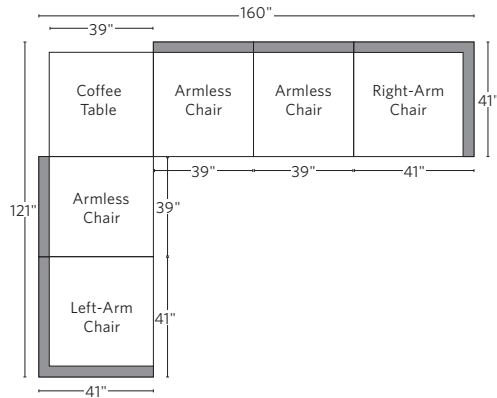

CAICOS ALUMINUM SEATING COLLECTION

All dimensions are given in inches. See the attached "Dimensions Diagram" sheet for more information on the keys used in this chart.

	OVERALL WIDTH A	OVERALL DEPTH B	OVERALL HEIGHT W/ CUSHION C	FRAME HEIGHT D	ARM HEIGHT E	ARM WIDTH F	FOOT HEIGHT G	SEAT HEIGHT W/ CUSHION H	SEAT HEIGHT (FLOOR TO FRAME) I	INSIDE SEAT WIDTH J	INSIDE SEAT DEPTH K	NUMBER OF BACK CUSHIONS	NUMBER OF SEAT CUSHIONS	WEIGHT
MODULAR ARMLESS CHAIR	39	41	28½	22	-	-	2	14½	6	39½	20	2	1	-
MODULAR RIGHT-ARM CORNER CHAIR	41	41	28½	22	-	-	2	14½	6	40¾	20	2	1	-
MODULAR LEFT-ARM CORNER CHAIR	41	41	28½	22	-	-	2	14½	6	40¾	20	2	1	-
MODULAR OTTOMAN	39	39	14½	6	-	-	2	14½	6	39	39	1	1	-
CHAISE	28	81	10	6	-	-	2	10	6	-	81	-	1	-
ARMCHAIR	20¾	22½	32	31	23¾	1¼	14½	19	17	18½	21	1	1	-
SIDE CHAIR	18½	22½	32	31	-	-	14½	19	17	18½	21	1	1	-

OUTDOOR SEATING DIMENSIONS DIAGRAM

See the "Dimensions Sheet" for the measurements that correspond with the letters below.

RH

OUTDOOR SEATING DIMENSIONS DIAGRAM

See the "Dimensions Sheet" for the measurements that correspond with the letters below.

RH

MODULAR SOFA

MODULAR SOFA CHAISE

Available in left- and right-arm configurations.

MODULAR L-SECTIONAL WITH COFFEE TABLE

Available in left- and right-arm configurations.

MODULAR U-CHAISE SECTIONAL

MODULAR U-SOFA SECTIONAL WITH COFFEE TABLES