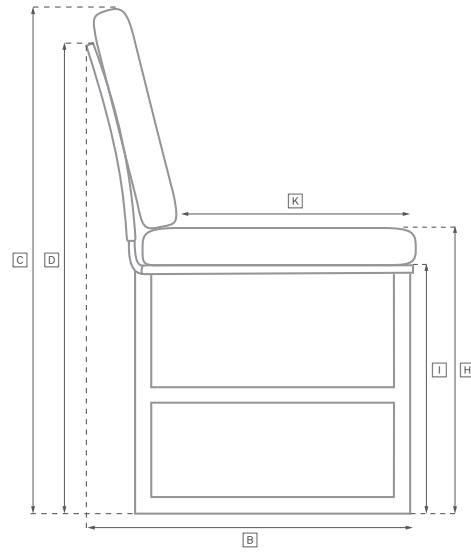

CAICOS ALUMINUM SEATING COLLECTION

All dimensions are given in inches. See the attached "Dimensions Diagram" sheet for more information on the keys used in this chart.

	OVERALL WIDTH A	OVERALL DEPTH B	OVERALL HEIGHT W/ CUSHION C	FRAME HEIGHT D	ARM HEIGHT E	ARM WIDTH F	FOOT HEIGHT G	SEAT HEIGHT W/ CUSHION H	SEAT HEIGHT (FLOOR TO FRAME) I	INSIDE SEAT WIDTH J	INSIDE SEAT DEPTH K	NUMBER OF BACK CUSHIONS	NUMBER OF SEAT CUSHIONS	WEIGHT
MODULAR ARMLESS CHAIR	39	41	28½	22	-	-	2	14½	6	39½	20	2	1	-
MODULAR RIGHT-ARM CORNER CHAIR	41	41	28½	22	-	-	2	14½	6	40¾	20	2	1	-
MODULAR LEFT-ARM CORNER CHAIR	41	41	28½	22	-	-	2	14½	6	40¾	20	2	1	-
MODULAR OTTOMAN	39	39	14½	6	-	-	2	14½	6	39	39	1	1	-
CHAISE	28	81	10	6	-	-	2	10	6	-	81	-	1	-
ARMCHAIR	20¾	22½	32	31	23¾	1¼	14½	19	17	18½	21	1	1	-
SIDE CHAIR	18½	22½	32	31	-	-	14½	19	17	18½	21	1	1	-

OUTDOOR SEATING DIMENSIONS DIAGRAM

See the "Dimensions Sheet" for the measurements that correspond with the letters below.

RH

OUTDOOR SEATING DIMENSIONS DIAGRAM

See the "Dimensions Sheet" for the measurements that correspond with the letters below.