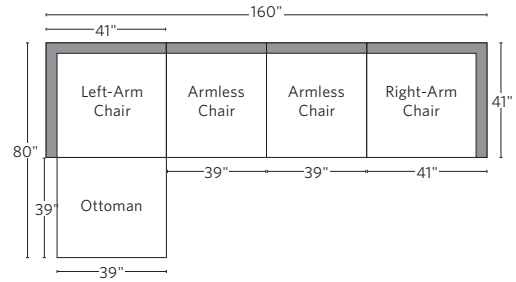

CAICOS ALUMINUM SEATING COLLECTION

All dimensions are given in inches. See the attached "Dimensions Diagram" sheet for more information on the keys used in this chart.

	OVERALL WIDTH A	OVERALL DEPTH B	OVERALL HEIGHT W/ CUSHION C	FRAME HEIGHT D	ARM HEIGHT E	ARM WIDTH F	FOOT HEIGHT G	SEAT HEIGHT W/ CUSHION H	SEAT HEIGHT (FLOOR TO FRAME) I	INSIDE SEAT WIDTH J	INSIDE SEAT DEPTH K	NUMBER OF BACK CUSHIONS	NUMBER OF SEAT CUSHIONS	WEIGHT
MODULAR ARMLESS CHAIR	39	41	28½	22	-	-	2	14½	6	39½	20	2	1	-
MODULAR RIGHT-ARM CORNER CHAIR	41	41	28½	22	-	-	2	14½	6	40¾	20	2	1	-
MODULAR LEFT-ARM CORNER CHAIR	41	41	28½	22	-	-	2	14½	6	40¾	20	2	1	-
MODULAR OTTOMAN	39	39	14½	6	-	-	2	14½	6	39	39	1	1	-
CHAISE	28	81	10	6	-	-	2	10	6	-	81	-	1	-
ARMCHAIR	20¾	22½	32	31	23¾	1¼	14½	19	17	18½	21	1	1	-
SIDE CHAIR	18½	22½	32	31	-	-	14½	19	17	18½	21	1	1	-

OUTDOOR SEATING DIMENSIONS DIAGRAM

See the "Dimensions Sheet" for the measurements that correspond with the letters below.

RH

OUTDOOR SEATING DIMENSIONS DIAGRAM

See the "Dimensions Sheet" for the measurements that correspond with the letters below.

RH

MODULAR SOFA

MODULAR SOFA CHAISE

Available in left- and right-arm configurations.

MODULAR L-SECTIONAL WITH COFFEE TABLE

Available in left- and right-arm configurations.

MODULAR U-CHAISE SECTIONAL

MODULAR U-SOFA SECTIONAL WITH COFFEE TABLES