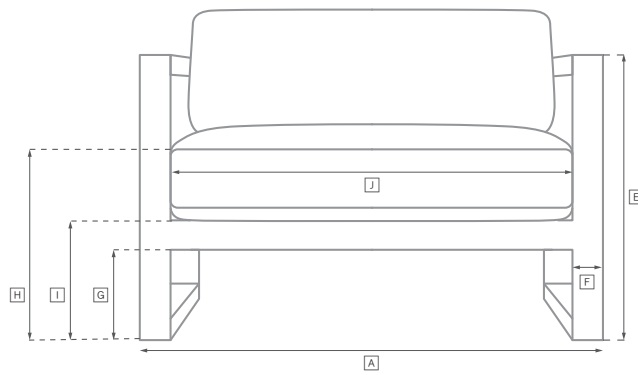

CAICOS ALUMINUM SEATING COLLECTION

All dimensions are given in inches. See the attached "Dimensions Diagram" sheet for more information on the keys used in this chart.

	OVERALL WIDTH A	OVERALL DEPTH B	OVERALL HEIGHT W/ CUSHION C	FRAME HEIGHT D	ARM HEIGHT E	ARM WIDTH F	FOOT HEIGHT G	SEAT HEIGHT W/ CUSHION H	SEAT HEIGHT (FLOOR TO FRAME) I	INSIDE SEAT WIDTH J	INSIDE SEAT DEPTH K	NUMBER OF BACK CUSHIONS	NUMBER OF SEAT CUSHIONS	WEIGHT
MODULAR ARMLESS CHAIR	39	41	28½	22	-	-	2	14½	6	39½	20	2	1	-
MODULAR RIGHT-ARM CORNER CHAIR	41	41	28½	22	-	-	2	14½	6	40¾	20	2	1	-
MODULAR LEFT-ARM CORNER CHAIR	41	41	28½	22	-	-	2	14½	6	40¾	20	2	1	-
MODULAR OTTOMAN	39	39	14½	6	-	-	2	14½	6	39	39	1	1	-
CHAISE	28	81	10	6	-	-	2	10	6	-	81	-	1	-
ARMCHAIR	20¾	22½	32	31	23¾	1¼	14½	19	17	18½	21	1	1	-
SIDE CHAIR	18½	22½	32	31	-	-	14½	19	17	18½	21	1	1	-

OUTDOOR SEATING DIMENSIONS DIAGRAM

See the "Dimensions Sheet" for the measurements that correspond with the letters below.

RH

OUTDOOR SEATING DIMENSIONS DIAGRAM

See the "Dimensions Sheet" for the measurements that correspond with the letters below.