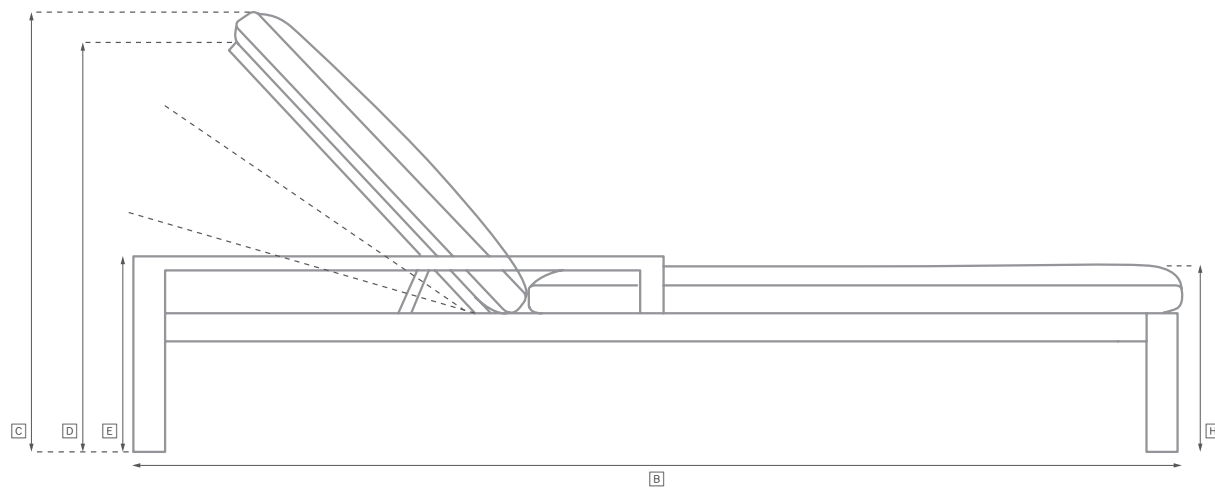

OUTDOOR SEATING DIMENSIONS DIAGRAM

See the "Dimensions Sheet" for the measurements that correspond with the letters below.

RH