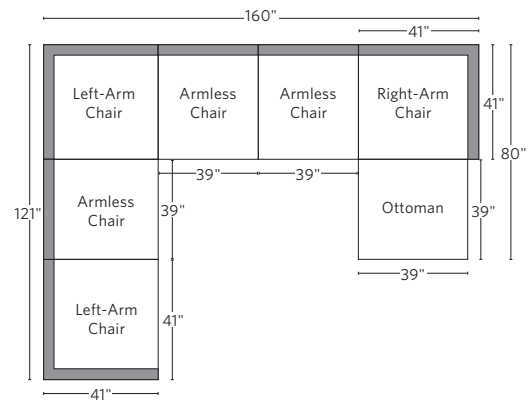

MODULAR U-SOFA CHAISE SECTIONAL

Available in left- and right-arm configurations.