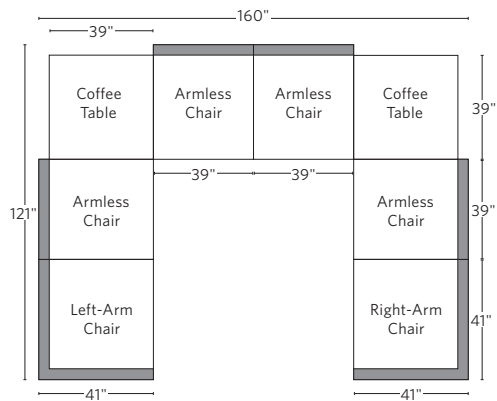

CAICOS ALUMINUM SEATING COLLECTION

All dimensions are given in inches. See the attached "Dimensions Diagram" sheet for more information on the keys used in this chart.

	OVERALL WIDTH A	OVERALL DEPTH B	OVERALL HEIGHT W/ CUSHION C	FRAME HEIGHT D	ARM HEIGHT E	ARM WIDTH F	FOOT HEIGHT G	SEAT HEIGHT W/ CUSHION H	SEAT HEIGHT (FLOOR TO FRAME) I	INSIDE SEAT WIDTH J	INSIDE SEAT DEPTH K	NUMBER OF BACK CUSHIONS	NUMBER OF SEAT CUSHIONS	WEIGHT
MODULAR ARMLESS CHAIR	39	41	28½	22	-	-	2	14½	6	39½	20	2	1	-
MODULAR RIGHT-ARM CORNER CHAIR	41	41	28½	22	-	-	2	14½	6	40¾	20	2	1	-
MODULAR LEFT-ARM CORNER CHAIR	41	41	28½	22	-	-	2	14½	6	40¾	20	2	1	-
MODULAR OTTOMAN	39	39	14½	6	-	-	2	14½	6	39	39	1	1	-
CHAISE	28	81	10	6	-	-	2	10	6	-	81	-	1	-
ARMCHAIR	20¾	22½	32	31	23¾	1¼	14½	19	17	18½	21	1	1	-
SIDE CHAIR	18½	22½	32	31	-	-	14½	19	17	18½	21	1	1	-

OUTDOOR SEATING DIMENSIONS DIAGRAM

See the "Dimensions Sheet" for the measurements that correspond with the letters below.

RH

OUTDOOR SEATING DIMENSIONS DIAGRAM

See the "Dimensions Sheet" for the measurements that correspond with the letters below.

RH

MODULAR SOFA

MODULAR SOFA CHAISE

Available in left- and right-arm configurations.

MODULAR L-SECTIONAL WITH COFFEE TABLE

Available in left- and right-arm configurations.

MODULAR U-CHAISE SECTIONAL

MODULAR U-SOFA SECTIONAL WITH COFFEE TABLES

MODULAR U-SOFA CHAISE SECTIONAL

Available in left- and right-arm configurations.

MODULAR SOFA CHAISE

Available in left- and right-arm configurations.

MODULAR L-SECTIONAL

Available in left- and right-arm configurations.