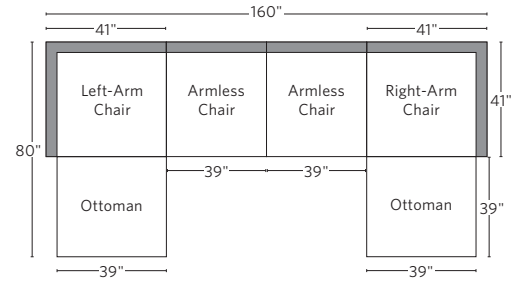

CAICOS ALUMINUM SEATING COLLECTION

All dimensions are given in inches. See the attached "Dimensions Diagram" sheet for more information on the keys used in this chart.

	OVERALL WIDTH A	OVERALL DEPTH B	OVERALL HEIGHT W/ CUSHION C	FRAME HEIGHT D	ARM HEIGHT E	ARM WIDTH F	FOOT HEIGHT G	SEAT HEIGHT W/ CUSHION H	SEAT HEIGHT (FLOOR TO FRAME) I	INSIDE SEAT WIDTH J	INSIDE SEAT DEPTH K	NUMBER OF BACK CUSHIONS	NUMBER OF SEAT CUSHIONS	WEIGHT
MODULAR ARMLESS CHAIR	39	41	28½	22	-	-	2	14½	6	39½	20	2	1	-
MODULAR RIGHT-ARM CORNER CHAIR	41	41	28½	22	-	-	2	14½	6	40¾	20	2	1	-
MODULAR LEFT-ARM CORNER CHAIR	41	41	28½	22	-	-	2	14½	6	40¾	20	2	1	-
MODULAR OTTOMAN	39	39	14½	6	-	-	2	14½	6	39	39	1	1	-
CHAISE	28	81	10	6	-	-	2	10	6	-	81	-	1	-
ARMCHAIR	20¾	22½	32	31	23¾	1¼	14½	19	17	18½	21	1	1	-
SIDE CHAIR	18½	22½	32	31	-	-	14½	19	17	18½	21	1	1	-

OUTDOOR SEATING DIMENSIONS DIAGRAM

See the "Dimensions Sheet" for the measurements that correspond with the letters below.

RH

OUTDOOR SEATING DIMENSIONS DIAGRAM

See the "Dimensions Sheet" for the measurements that correspond with the letters below.

RH

MODULAR SOFA

MODULAR SOFA CHAISE

Available in left- and right-arm configurations.

MODULAR L-SECTIONAL WITH COFFEE TABLE

Available in left- and right-arm configurations.

MODULAR U-CHAISE SECTIONAL

MODULAR U-SOFA SECTIONAL WITH COFFEE TABLES