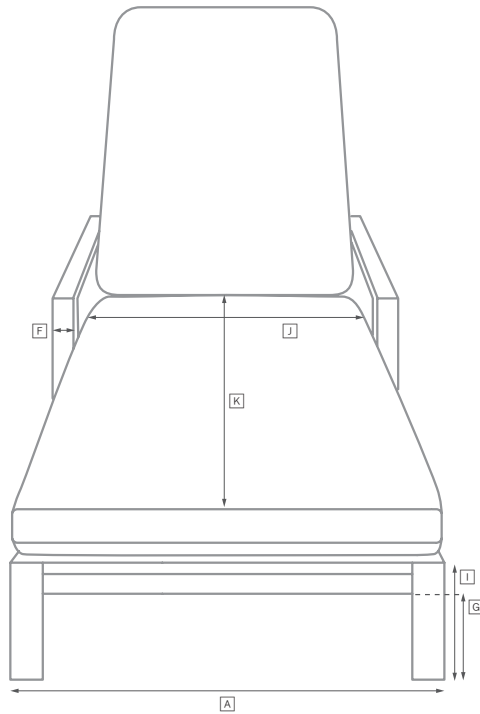

OUTDOOR SEATING DIMENSIONS DIAGRAM

See the "Dimensions Sheet" for the measurements that correspond with the letters below.

RH