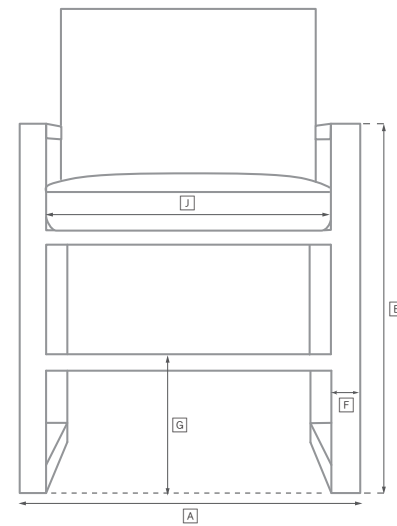

CAICOS ALUMINUM SEATING COLLECTION

All dimensions are given in inches. See the attached "Dimensions Diagram" sheet for more information on the keys used in this chart.

	OVERALL WIDTH A	OVERALL DEPTH B	OVERALL HEIGHT W/ CUSHION C	FRAME HEIGHT D	ARM HEIGHT E	ARM WIDTH F	FOOT HEIGHT G	SEAT HEIGHT W/ CUSHION H	SEAT HEIGHT (FLOOR TO FRAME) I	INSIDE SEAT WIDTH J	INSIDE SEAT DEPTH K	NUMBER OF BACK CUSHIONS	NUMBER OF SEAT CUSHIONS	WEIGHT
MODULAR ARMLESS CHAIR	39	41	28½	22	-	-	2	14½	6	39½	20	2	1	-
MODULAR RIGHT-ARM CORNER CHAIR	41	41	28½	22	-	-	2	14½	6	40¾	20	2	1	-
MODULAR LEFT-ARM CORNER CHAIR	41	41	28½	22	-	-	2	14½	6	40¾	20	2	1	-
MODULAR OTTOMAN	39	39	14½	6	-	-	2	14½	6	39	39	1	1	-
CHAISE	28	81	10	6	-	-	2	10	6	-	81	-	1	-
ARMCHAIR	20¾	22½	32	31	23¾	1¼	14½	19	17	18½	21	1	1	-
SIDE CHAIR	18½	22½	32	31	-	-	14½	19	17	18½	21	1	1	-

OUTDOOR SEATING DIMENSIONS DIAGRAM

See the "Dimensions Sheet" for the measurements that correspond with the letters below.

RH

OUTDOOR SEATING DIMENSIONS DIAGRAM

See the "Dimensions Sheet" for the measurements that correspond with the letters below.