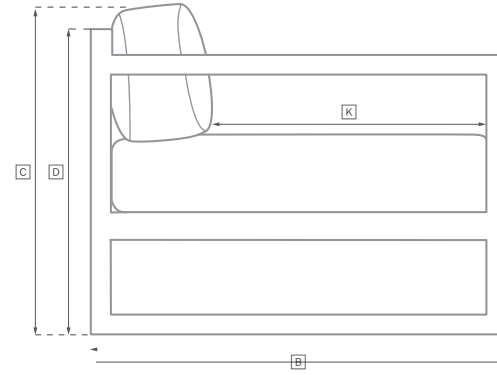

CAICOS ALUMINUM SEATING COLLECTION

All dimensions are given in inches. See the attached "Dimensions Diagram" sheet for more information on the keys used in this chart.

	OVERALL WIDTH A	OVERALL DEPTH B	OVERALL HEIGHT W/ CUSHION C	FRAME HEIGHT D	ARM HEIGHT E	ARM WIDTH F	FOOT HEIGHT G	SEAT HEIGHT W/ CUSHION H	SEAT HEIGHT (FLOOR TO FRAME) I	INSIDE SEAT WIDTH J	INSIDE SEAT DEPTH K	NUMBER OF BACK CUSHIONS	NUMBER OF SEAT CUSHIONS	WEIGHT
MODULAR ARMLESS CHAIR	39	41	28½	22	-	-	2	14½	6	39½	20	2	1	-
MODULAR RIGHT-ARM CORNER CHAIR	41	41	28½	22	-	-	2	14½	6	40¾	20	2	1	-
MODULAR LEFT-ARM CORNER CHAIR	41	41	28½	22	-	-	2	14½	6	40¾	20	2	1	-
MODULAR OTTOMAN	39	39	14½	6	-	-	2	14½	6	39	39	1	1	-
CHAISE	28	81	10	6	-	-	2	10	6	-	81	-	1	-
ARMCHAIR	20¾	22½	32	31	23¾	1¼	14½	19	17	18½	21	1	1	-
SIDE CHAIR	18½	22½	32	31	-	-	14½	19	17	18½	21	1	1	-

OUTDOOR SEATING DIMENSIONS DIAGRAM

See the "Dimensions Sheet" for the measurements that correspond with the letters below.

RH

OUTDOOR SEATING DIMENSIONS DIAGRAM

See the "Dimensions Sheet" for the measurements that correspond with the letters below.