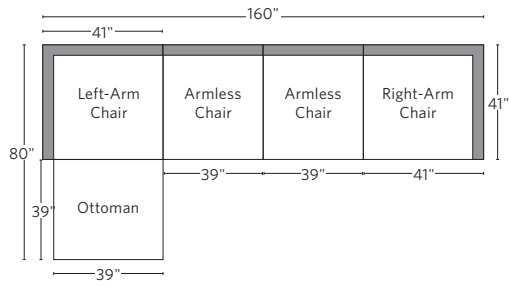

MODULAR SOFA CHAISE

Available in left- and right-arm configurations.