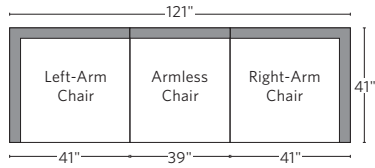

MODULAR SOFA