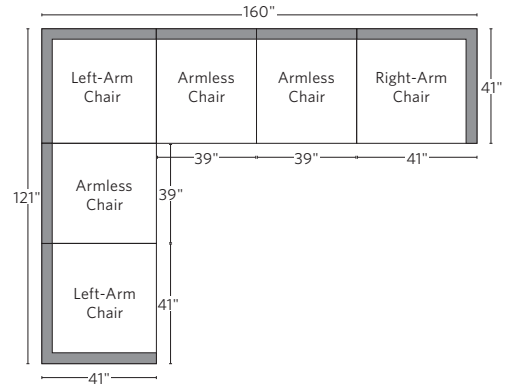

CAICOS ALUMINUM SEATING COLLECTION

All dimensions are given in inches. See the attached "Dimensions Diagram" sheet for more information on the keys used in this chart.

	OVERALL WIDTH A	OVERALL DEPTH B	OVERALL HEIGHT W/ CUSHION C	FRAME HEIGHT D	ARM HEIGHT E	ARM WIDTH F	FOOT HEIGHT G	SEAT HEIGHT W/ CUSHION H	SEAT HEIGHT (FLOOR TO FRAME) I	INSIDE SEAT WIDTH J	INSIDE SEAT DEPTH K	NUMBER OF BACK CUSHIONS	NUMBER OF SEAT CUSHIONS	WEIGHT
MODULAR ARMLESS CHAIR	39	41	28½	22	-	-	2	14½	6	39½	20	2	1	-
MODULAR RIGHT-ARM CORNER CHAIR	41	41	28½	22	-	-	2	14½	6	40¾	20	2	1	-
MODULAR LEFT-ARM CORNER CHAIR	41	41	28½	22	-	-	2	14½	6	40¾	20	2	1	-
MODULAR OTTOMAN	39	39	14½	6	-	-	2	14½	6	39	39	1	1	-
CHAISE	28	81	10	6	-	-	2	10	6	-	81	-	1	-
ARMCHAIR	20¾	22½	32	31	23¾	1¼	14½	19	17	18½	21	1	1	-
SIDE CHAIR	18½	22½	32	31	-	-	14½	19	17	18½	21	1	1	-

OUTDOOR SEATING DIMENSIONS DIAGRAM

See the "Dimensions Sheet" for the measurements that correspond with the letters below.

RH

OUTDOOR SEATING DIMENSIONS DIAGRAM

See the "Dimensions Sheet" for the measurements that correspond with the letters below.

MODULAR U-SOFA CHAISE SECTIONAL

Available in left- and right-arm configurations.

MODULAR SOFA CHAISE

Available in left- and right-arm configurations.

MODULAR L-SECTIONAL

Available in left- and right-arm configurations.