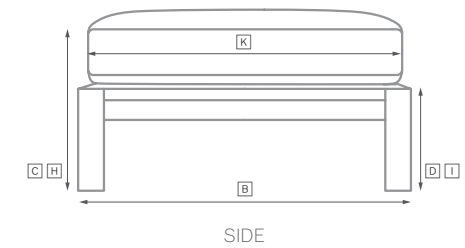

OUTDOOR SEATING DIMENSIONS DIAGRAM

See the "Dimensions Sheet" for the measurements that correspond with the letters below.

RH