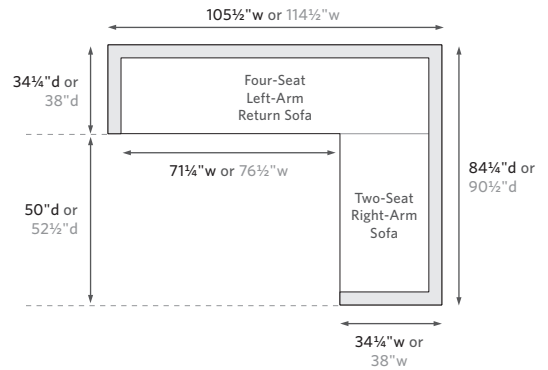

BELVEDERE TEAK SEATING COLLECTION

All dimensions are given in inches. See the attached "Dimensions Diagram" sheet for more information on the keys used in this chart.

	OVERALL WIDTH A	OVERALL DEPTH B	OVERALL HEIGHT W/ CUSHION C	FRAME HEIGHT D	ARM HEIGHT E	ARM WIDTH F	FOOT HEIGHT G	SEAT HEIGHT W/ CUSHION H	SEAT HEIGHT (FLOOR TO FRAME) I	INSIDE SEAT WIDTH J	INSIDE SEAT DEPTH K	# OF BACK CUSHIONS	# OF SEAT CUSHIONS
BARSTOOL	19 $\frac{1}{4}$	22 $\frac{3}{4}$	46	46	-	-	8 $\frac{3}{4}$	30	28	19 $\frac{1}{4}$	17	0	1
COUNTER STOOL	19 $\frac{1}{4}$	22 $\frac{3}{4}$	43	43	-	-	5 $\frac{3}{4}$	27	25	19 $\frac{1}{4}$	17	0	1

OUTDOOR SEATING DIMENSIONS DIAGRAM

See the "Dimensions Sheet" for the measurements that correspond with the letters below.

RH

OUTDOOR SEATING DIMENSIONS DIAGRAM

See the "Dimensions Sheet" for the measurements that correspond with the letters below.

RH

When configuring a sectional, please choose either Luxe or Classic depth for all components.

LEFT-ARM L-SECTIONAL

106" Classic Left-Arm L-Sectional: 105½"w x 84¾"d x 28"h Overall
 115" Luxe Left-Arm L-Sectional: 114¾"w x 90½"d x 30½"h Overall

RIGHT-ARM L-SECTIONAL

106" Classic Right-Arm L-Sectional: 105½"w x 84¾"d x 28"h Overall
 115" Luxe Right-Arm L-Sectional: 114¾"w x 90½"d x 30½"h Overall

U-SOFA SECTIONAL

117" Classic U-Sofa Sectional: 116¾"w x 105½"d x 28"h Overall
 127" Luxe U-Sofa Sectional: 127"w x 114½"d x 30½"h Overall