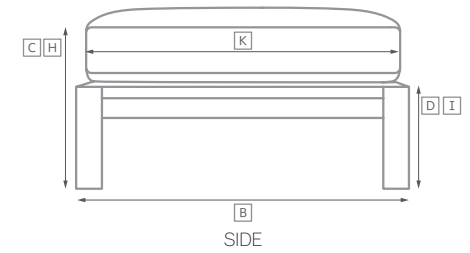

BELVEDERE TEAK SEATING COLLECTION

All dimensions are given in inches. See the attached "Dimensions Diagram" sheet for more information on the keys used in this chart.

	OVERALL WIDTH A	OVERALL DEPTH B	OVERALL HEIGHT W/ CUSHION C	FRAME HEIGHT D	ARM HEIGHT E	ARM WIDTH F	FOOT HEIGHT G	SEAT HEIGHT W/ CUSHION H	SEAT HEIGHT (FLOOR TO FRAME) I	INSIDE SEAT WIDTH J	INSIDE SEAT DEPTH K	# OF BACK CUSHIONS	# OF SEAT CUSHIONS
BARSTOOL	19 $\frac{1}{4}$	22 $\frac{3}{4}$	46	46	-	-	8 $\frac{3}{4}$	30	28	19 $\frac{1}{4}$	17	0	1
COUNTER STOOL	19 $\frac{1}{4}$	22 $\frac{3}{4}$	43	43	-	-	5 $\frac{3}{4}$	27	25	19 $\frac{1}{4}$	17	0	1

OUTDOOR SEATING DIMENSIONS DIAGRAM

See the "Dimensions Sheet" for the measurements that correspond with the letters below.

RH

OUTDOOR SEATING DIMENSIONS DIAGRAM

See the "Dimensions Sheet" for the measurements that correspond with the letters below.

RH

When configuring a sectional, please choose either Luxe or Classic depth for all components.

LEFT-ARM L-SECTIONAL

106" Classic Left-Arm L-Sectional: 105½"w x 84¾"d x 28"h Overall
 115" Luxe Left-Arm L-Sectional: 114¾"w x 90½"d x 30½"h Overall