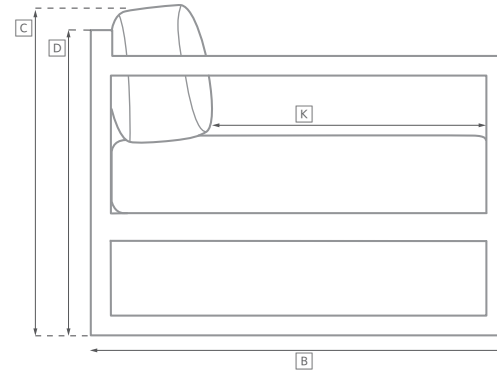

OUTDOOR SEATING DIMENSIONS DIAGRAM

See the "Dimensions Sheet" for the measurements that correspond with the letters below.

RH