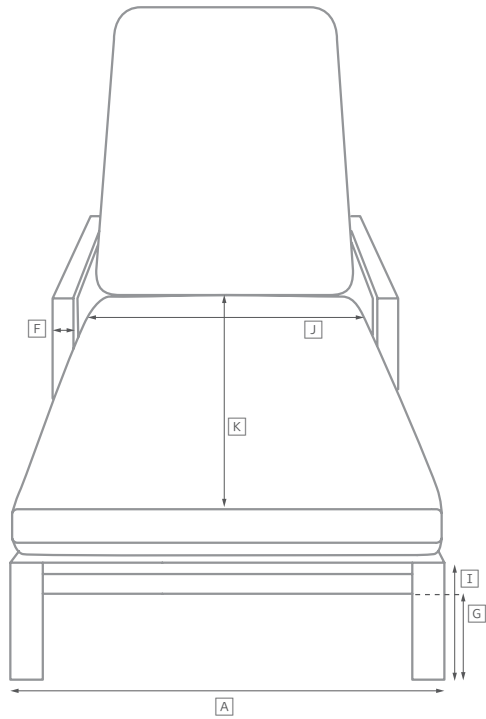

BELVEDERE TEAK SEATING COLLECTION

All dimensions are given in inches. See the attached "Dimensions Diagram" sheet for more information on the keys used in this chart.

	OVERALL WIDTH A	OVERALL DEPTH B	OVERALL HEIGHT W/ CUSHION C	FRAME HEIGHT D	ARM HEIGHT E	ARM WIDTH F	FOOT HEIGHT G	SEAT HEIGHT W/ CUSHION H	SEAT HEIGHT (FLOOR TO FRAME) I	INSIDE SEAT WIDTH J	INSIDE SEAT DEPTH K	# OF BACK CUSHIONS	# OF SEAT CUSHIONS
BARSTOOL	19 $\frac{1}{4}$	22 $\frac{3}{4}$	46	46	-	-	8 $\frac{3}{4}$	30	28	19 $\frac{1}{4}$	17	0	1
COUNTER STOOL	19 $\frac{1}{4}$	22 $\frac{3}{4}$	43	43	-	-	5 $\frac{3}{4}$	27	25	19 $\frac{1}{4}$	17	0	1

OUTDOOR SEATING DIMENSIONS DIAGRAM

See the "Dimensions Sheet" for the measurements that correspond with the letters below.

RH

OUTDOOR SEATING DIMENSIONS DIAGRAM

See the "Dimensions Sheet" for the measurements that correspond with the letters below.

RH

When configuring a sectional, please choose either Luxe or Classic depth for all components.

LEFT-ARM L-SECTIONAL

106" Classic Left-Arm L-Sectional: 105½"w x 84¾"d x 28"h Overall
 115" Luxe Left-Arm L-Sectional: 114¾"w x 90½"d x 30½"h Overall

RIGHT-ARM L-SECTIONAL

106" Classic Right-Arm L-Sectional: 105½"w x 84¾"d x 28"h Overall
 115" Luxe Right-Arm L-Sectional: 114¾"w x 90½"d x 30½"h Overall

U-SOFA SECTIONAL

117" Classic U-Sofa Sectional: 116¾"w x 105½"d x 28"h Overall
 127" Luxe U-Sofa Sectional: 127"w x 114½"d x 30½"h Overall