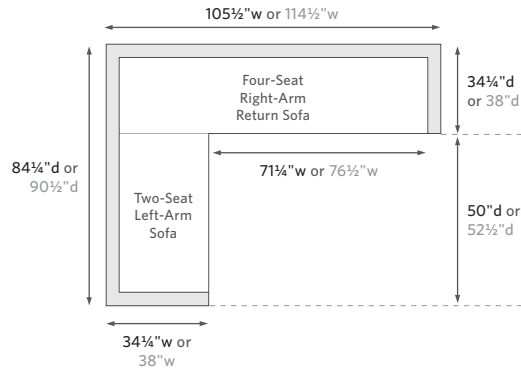

BELVEDERE TEAK SEATING COLLECTION

All dimensions are given in inches. See the attached "Dimensions Diagram" sheet for more information on the keys used in this chart.

	OVERALL WIDTH A	OVERALL DEPTH B	OVERALL HEIGHT W/ CUSHION C	FRAME HEIGHT D	ARM HEIGHT E	ARM WIDTH F	FOOT HEIGHT G	SEAT HEIGHT W/ CUSHION H	SEAT HEIGHT (FLOOR TO FRAME) I	INSIDE SEAT WIDTH J	INSIDE SEAT DEPTH K	# OF BACK CUSHIONS	# OF SEAT CUSHIONS
BARSTOOL	19 $\frac{1}{4}$	22 $\frac{3}{4}$	46	46	-	-	8 $\frac{3}{4}$	30	28	19 $\frac{1}{4}$	17	0	1
COUNTER STOOL	19 $\frac{1}{4}$	22 $\frac{3}{4}$	43	43	-	-	5 $\frac{3}{4}$	27	25	19 $\frac{1}{4}$	17	0	1

OUTDOOR SEATING DIMENSIONS DIAGRAM

See the "Dimensions Sheet" for the measurements that correspond with the letters below.

RH

OUTDOOR SEATING DIMENSIONS DIAGRAM

See the "Dimensions Sheet" for the measurements that correspond with the letters below.

RH

When configuring a sectional, please choose either Luxe or Classic depth for all components.

LEFT-ARM L-SECTIONAL

106" Classic Left-Arm L-Sectional: 105½"w x 84¾"d x 28"h Overall
 115" Luxe Left-Arm L-Sectional: 114¾"w x 90½"d x 30½"h Overall

RIGHT-ARM L-SECTIONAL

106" Classic Right-Arm L-Sectional: 105½"w x 84¾"d x 28"h Overall
 115" Luxe Right-Arm L-Sectional: 114¾"w x 90½"d x 30½"h Overall

U-SOFA SECTIONAL

117" Classic U-Sofa Sectional: 116¾"w x 105½"d x 28"h Overall
 127" Luxe U-Sofa Sectional: 127"w x 114½"d x 30½"h Overall