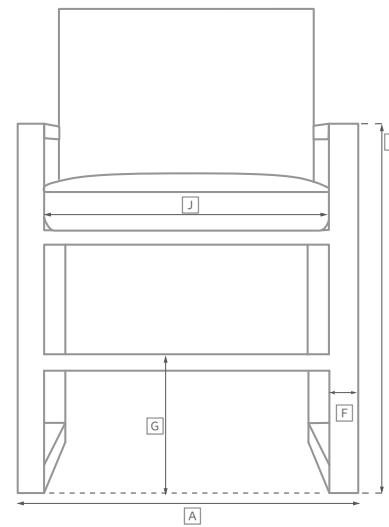

OUTDOOR SEATING DIMENSIONS DIAGRAM

See the "Dimensions Sheet" for the measurements that correspond with the letters below.

RH