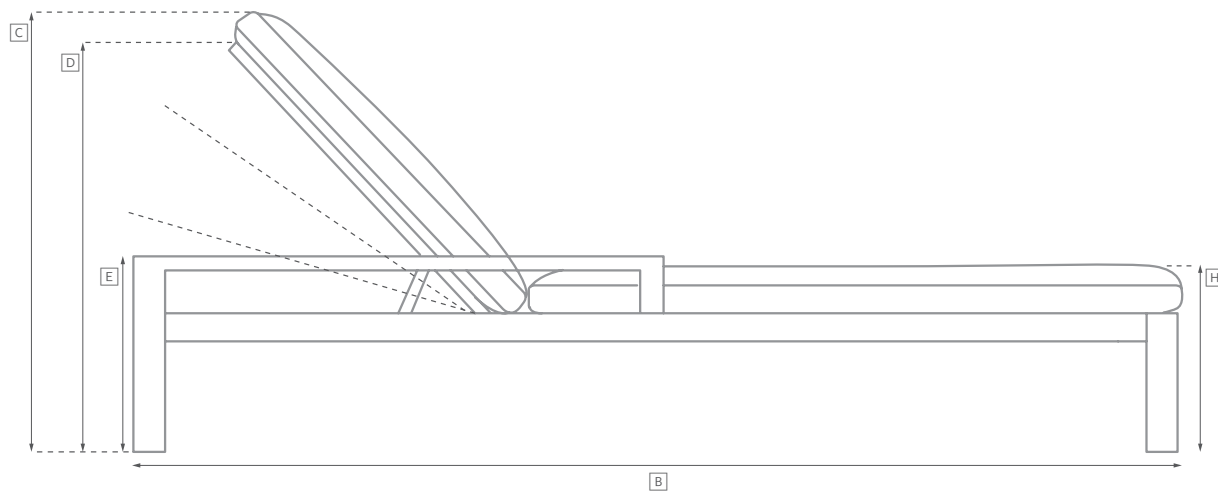

BELVEDERE TEAK SEATING COLLECTION

All dimensions are given in inches. See the attached "Dimensions Diagram" sheet for more information on the keys used in this chart.

	OVERALL WIDTH A	OVERALL DEPTH B	OVERALL HEIGHT W/ CUSHION C	FRAME HEIGHT D	ARM HEIGHT E	ARM WIDTH F	FOOT HEIGHT G	SEAT HEIGHT W/ CUSHION H	SEAT HEIGHT (FLOOR TO FRAME) I	INSIDE SEAT WIDTH J	INSIDE SEAT DEPTH K	# OF BACK CUSHIONS	# OF SEAT CUSHIONS
BARSTOOL	19 $\frac{1}{4}$	22 $\frac{3}{4}$	46	46	-	-	8 $\frac{3}{4}$	30	28	19 $\frac{1}{4}$	17	0	1
COUNTER STOOL	19 $\frac{1}{4}$	22 $\frac{3}{4}$	43	43	-	-	5 $\frac{3}{4}$	27	25	19 $\frac{1}{4}$	17	0	1

OUTDOOR SEATING DIMENSIONS DIAGRAM

See the "Dimensions Sheet" for the measurements that correspond with the letters below.

RH

OUTDOOR SEATING DIMENSIONS DIAGRAM

See the "Dimensions Sheet" for the measurements that correspond with the letters below.

RH

When configuring a sectional, please choose either Luxe or Classic depth for all components.

LEFT-ARM L-SECTIONAL

106" Classic Left-Arm L-Sectional: 105½"w x 84¾"d x 28"h Overall
 115" Luxe Left-Arm L-Sectional: 114¾"w x 90½"d x 30½"h Overall

RIGHT-ARM L-SECTIONAL

106" Classic Right-Arm L-Sectional: 105½"w x 84¾"d x 28"h Overall
 115" Luxe Right-Arm L-Sectional: 114¾"w x 90½"d x 30½"h Overall

U-SOFA SECTIONAL

117" Classic U-Sofa Sectional: 116¾"w x 105½"d x 28"h Overall
 127" Luxe U-Sofa Sectional: 127"w x 114½"d x 30½"h Overall