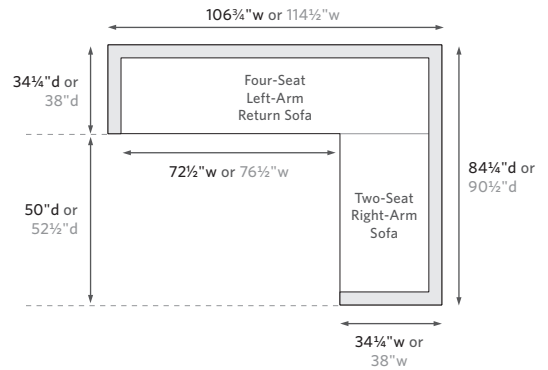

RIGHT-ARM L-SECTIONAL

106" Classic Right-Arm L-Sectional: 106¾"w x 84¾"d x 28½"h Overall
115" Luxe Right-Arm L-Sectional: 114½"w x 90½"d x 31"h Overall