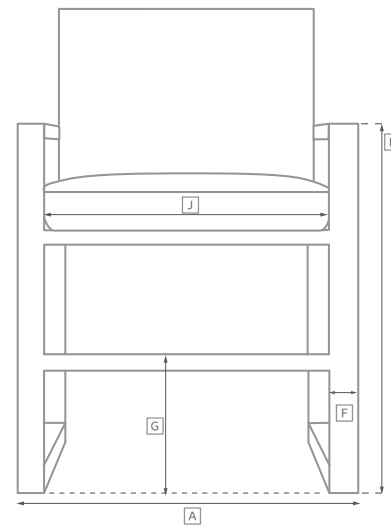

OUTDOOR SEATING DIMENSIONS DIAGRAM

See the "Dimensions Sheet" for the measurements that correspond with the letters below.

RH