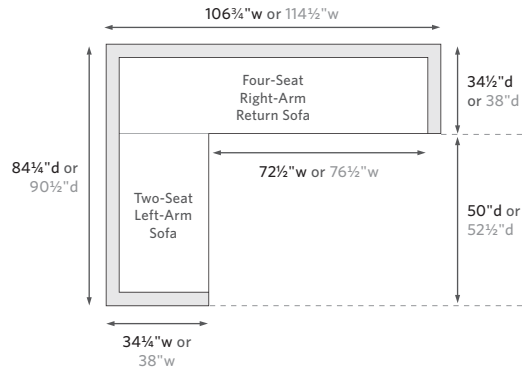

BELVEDERE ALUMINUM SEATING COLLECTION

All dimensions are given in inches. See the attached "Dimensions Diagram" sheet for more information on the keys used in this chart.

	OVERALL WIDTH A	OVERALL DEPTH B	OVERALL HEIGHT W/ CUSHION C	FRAME HEIGHT D	ARM HEIGHT E	ARM WIDTH F	FOOT HEIGHT G	SEAT HEIGHT W/ CUSHION H	SEAT HEIGHT (FLOOR TO FRAME) I	INSIDE SEAT WIDTH J	INSIDE SEAT DEPTH K	# OF BACK CUSHIONS	# OF SEAT CUSHIONS
DAYBED	60	70½	30	27	NA	NA	2¾	17	9¾	58	64	1	1
DINING ARMCHAIR	24	23½	35½	35½	24¾	2	14	19½	17½	20	18½	0	1
DINING SIDE CHAIR	19¾	22	35½	35½	NA	NA	14	19½	17½	19¾	17½	0	1
CLASSIC TWO-SEAT ARMLESS SOFA	48¾	34¾	31½	28½	NA	NA	2¾	16	9¾	48¾	22½	1	1
LUXE TWO-SEAT ARMLESS SOFA	51	38	32½	31	NA	NA	2¾	17	9¾	51	24½	1	1
CLASSIC TWO-SEAT LEFT-ARM SOFA	50	34¾	31½	28½	18½	3¾	2¾	16	9¾	46	22½	1	1
LUXE TWO-SEAT LEFT-ARM SOFA	52½	38	32½	31	20½	4½	2¾	17	9¾	48	24½	1	1
CLASSIC TWO-SEAT RIGHT-ARM SOFA	50	34¾	31½	28½	18½	3¾	2¾	16	9¾	46	22½	1	1
LUXE TWO-SEAT RIGHT-ARM SOFA	52½	38	32½	31	20½	4½	2¾	17	9¾	48	24½	1	1
CLASSIC FOUR-SEAT LEFT-ARM RETURN SOFA	106¾	34¾	31½	28½	18½	3¾	2¾	16	9¾	95	22½	3	1
LUXE FOUR-SEAT LEFT-ARM SOFA	114½	38	32½	31	20½	4½	2¾	17	9¾	97	24½	3	1
CLASSIC FOUR-SEAT RIGHT-ARM RETURN SOFA	106¾	34¾	31½	28½	18½	3¾	2¾	16	9¾	95	22½	3	1
LUXE FOUR-SEAT RIGHT-ARM SOFA	114½	38	32½	31	20½	4½	2¾	17	9¾	97	24½	3	1

RH

BELVEDERE ALUMINUM SEATING COLLECTION

When configuring a sectional, please choose either Luxe or Classic depth for all components.

LEFT-ARM L-SECTIONAL

106" Classic Left-Arm L-Sectional: 106¾"w x 84¾"d x 28½"h Overall
 115" Luxe Left-Arm L-Sectional: 114½"w x 90½"d x 31"h Overall

RIGHT-ARM L-SECTIONAL

106" Classic Left-Arm L-Sectional: 106¾"w x 84¾"d x 28½"h Overall
 115" Luxe Left-Arm L-Sectional: 114½"w x 90½"d x 31"h Overall

U-SOFA SECTIONAL

117" Classic U-Sofa Sectional: 116¾"w x 106¾"d x 28½"h Overall
 127" Luxe U-Sofa Sectional: 127"w x 114½"d x 31"h Overall