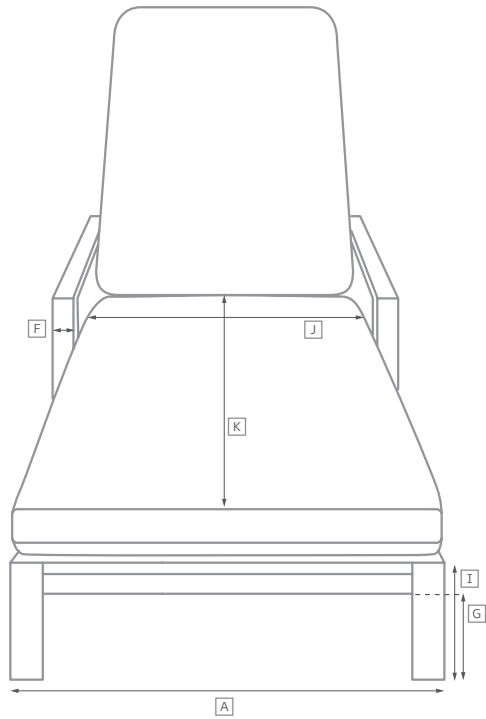

BELVEDERE ALUMINUM SEATING COLLECTION

All dimensions are given in inches. See the attached "Dimensions Diagram" sheet for more information on the keys used in this chart.

	OVERALL WIDTH A	OVERALL DEPTH B	OVERALL HEIGHT W/ CUSHION C	FRAME HEIGHT D	ARM HEIGHT E	ARM WIDTH F	FOOT HEIGHT G	SEAT HEIGHT W/ CUSHION H	SEAT HEIGHT (FLOOR TO FRAME) I	INSIDE SEAT WIDTH J	INSIDE SEAT DEPTH K	# OF BACK CUSHIONS	# OF SEAT CUSHIONS
DAYBED	60	70½	30	27	NA	NA	2¾	17	9¾	58	64	1	1
DINING ARMCHAIR	24	23½	35½	35½	24¾	2	14	19½	17½	20	18½	0	1
DINING SIDE CHAIR	19¾	22	35½	35½	NA	NA	14	19½	17½	19¾	17½	0	1
CLASSIC TWO-SEAT ARMLESS SOFA	48¾	34¾	31½	28½	NA	NA	2¾	16	9¾	48¾	22½	1	1
LUXE TWO-SEAT ARMLESS SOFA	51	38	32½	31	NA	NA	2¾	17	9¾	51	24½	1	1
CLASSIC TWO-SEAT LEFT-ARM SOFA	50	34¾	31½	28½	18½	3¾	2¾	16	9¾	46	22½	1	1
LUXE TWO-SEAT LEFT-ARM SOFA	52½	38	32½	31	20½	4½	2¾	17	9¾	48	24½	1	1
CLASSIC TWO-SEAT RIGHT-ARM SOFA	50	34¾	31½	28½	18½	3¾	2¾	16	9¾	46	22½	1	1
LUXE TWO-SEAT RIGHT-ARM SOFA	52½	38	32½	31	20½	4½	2¾	17	9¾	48	24½	1	1
CLASSIC FOUR-SEAT LEFT-ARM RETURN SOFA	106¾	34¾	31½	28½	18½	3¾	2¾	16	9¾	95	22½	3	1
LUXE FOUR-SEAT LEFT-ARM SOFA	114½	38	32½	31	20½	4½	2¾	17	9¾	97	24½	3	1
CLASSIC FOUR-SEAT RIGHT-ARM RETURN SOFA	106¾	34¾	31½	28½	18½	3¾	2¾	16	9¾	95	22½	3	1
LUXE FOUR-SEAT RIGHT-ARM SOFA	114½	38	32½	31	20½	4½	2¾	17	9¾	97	24½	3	1

OUTDOOR SEATING DIMENSIONS DIAGRAM

See the "Dimensions Sheet" for the measurements that correspond with the letters below.

RH

OUTDOOR SEATING DIMENSIONS DIAGRAM

See the "Dimensions Sheet" for the measurements that correspond with the letters below.

RIGHT-ARM L-SECTIONAL

106" Classic Left-Arm L-Sectional: 106¾"w x 84¾"d x 28½"h Overall
 115" Luxe Left-Arm L-Sectional: 114½"w x 90½"d x 31"h Overall

U-SOFA SECTIONAL

117" Classic U-Sofa Sectional: 116¾"w x 106¾"d x 28½"h Overall
 127" Luxe U-Sofa Sectional: 127"w x 114½"d x 31"h Overall