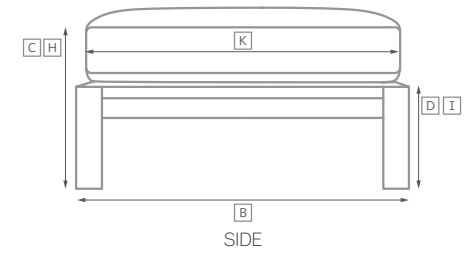

BELVEDERE ALUMINUM SEATING COLLECTION

All dimensions are given in inches. See the attached "Dimensions Diagram" sheet for more information on the keys used in this chart.

	OVERALL WIDTH A	OVERALL DEPTH B	OVERALL HEIGHT W/ CUSHION C	FRAME HEIGHT D	ARM HEIGHT E	ARM WIDTH F	FOOT HEIGHT G	SEAT HEIGHT W/ CUSHION H	SEAT HEIGHT (FLOOR TO FRAME) I	INSIDE SEAT WIDTH J	INSIDE SEAT DEPTH K	# OF BACK CUSHIONS	# OF SEAT CUSHIONS
DAYBED	60	70½	30	27	NA	NA	2¾	17	9¾	58	64	1	1
DINING ARMCHAIR	24	23½	35½	35½	24¾	2	14	19½	17½	20	18½	0	1
DINING SIDE CHAIR	19¾	22	35½	35½	NA	NA	14	19½	17½	19¾	17½	0	1
CLASSIC TWO-SEAT ARMLESS SOFA	48¾	34¾	31½	28½	NA	NA	2¾	16	9¾	48¾	22½	1	1
LUXE TWO-SEAT ARMLESS SOFA	51	38	32½	31	NA	NA	2¾	17	9¾	51	24½	1	1
CLASSIC TWO-SEAT LEFT-ARM SOFA	50	34¾	31½	28½	18½	3¾	2¾	16	9¾	46	22½	1	1
LUXE TWO-SEAT LEFT-ARM SOFA	52½	38	32½	31	20½	4½	2¾	17	9¾	48	24½	1	1
CLASSIC TWO-SEAT RIGHT-ARM SOFA	50	34¾	31½	28½	18½	3¾	2¾	16	9¾	46	22½	1	1
LUXE TWO-SEAT RIGHT-ARM SOFA	52½	38	32½	31	20½	4½	2¾	17	9¾	48	24½	1	1
CLASSIC FOUR-SEAT LEFT-ARM RETURN SOFA	106¾	34¾	31½	28½	18½	3¾	2¾	16	9¾	95	22½	3	1
LUXE FOUR-SEAT LEFT-ARM SOFA	114½	38	32½	31	20½	4½	2¾	17	9¾	97	24½	3	1
CLASSIC FOUR-SEAT RIGHT-ARM RETURN SOFA	106¾	34¾	31½	28½	18½	3¾	2¾	16	9¾	95	22½	3	1
LUXE FOUR-SEAT RIGHT-ARM SOFA	114½	38	32½	31	20½	4½	2¾	17	9¾	97	24½	3	1

OUTDOOR SEATING DIMENSIONS DIAGRAM

See the "Dimensions Sheet" for the measurements that correspond with the letters below.

RH

OUTDOOR SEATING DIMENSIONS DIAGRAM

See the "Dimensions Sheet" for the measurements that correspond with the letters below.

RH

BELVEDERE ALUMINUM SEATING COLLECTION

When configuring a sectional, please choose either Luxe or Classic depth for all components.

LEFT-ARM L-SECTIONAL

106" Classic Left-Arm L-Sectional: 106¾"w x 84¾"d x 28½"h Overall
 115" Luxe Left-Arm L-Sectional: 114½"w x 90½"d x 31"h Overall