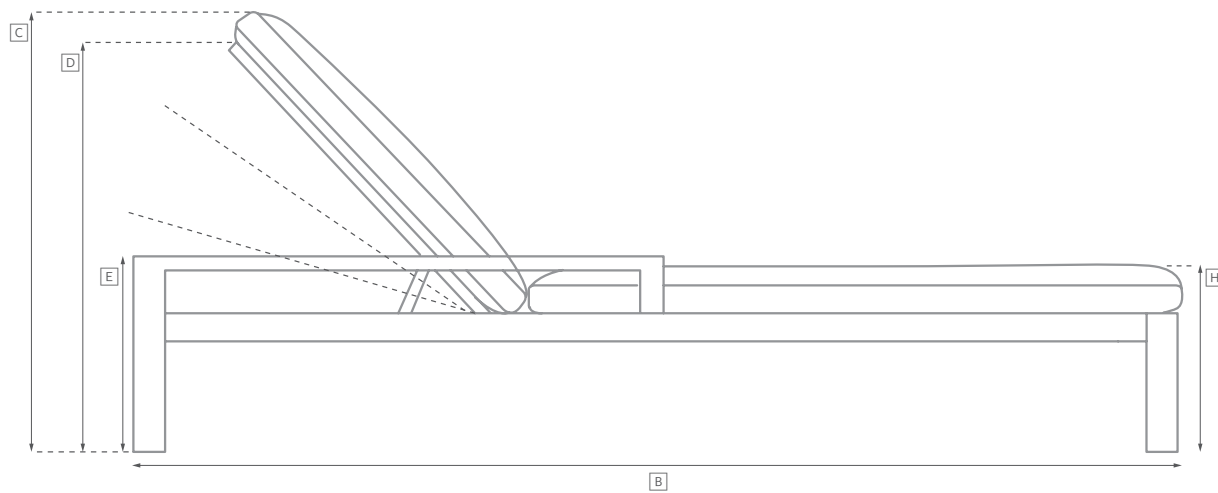

OUTDOOR SEATING DIMENSIONS DIAGRAM

See the "Dimensions Sheet" for the measurements that correspond with the letters below.

RH

OUTDOOR SEATING DIMENSIONS DIAGRAM

See the "Dimensions Sheet" for the measurements that correspond with the letters below.

RH

BELVEDERE ALUMINUM SEATING COLLECTION

When configuring a sectional, please choose either Luxe or Classic depth for all components.

LEFT-ARM L-SECTIONAL

106" Classic Left-Arm L-Sectional: 106¾"w x 84¾"d x 28½"h Overall
 115" Luxe Left-Arm L-Sectional: 114½"w x 90½"d x 31"h Overall

RIGHT-ARM L-SECTIONAL

106" Classic Left-Arm L-Sectional: 106¾"w x 84¾"d x 28½"h Overall
 115" Luxe Left-Arm L-Sectional: 114½"w x 90½"d x 31"h Overall

U-SOFA SECTIONAL

117" Classic U-Sofa Sectional: 116¾"w x 106¾"d x 28½"h Overall
 127" Luxe U-Sofa Sectional: 127"w x 114½"d x 31"h Overall