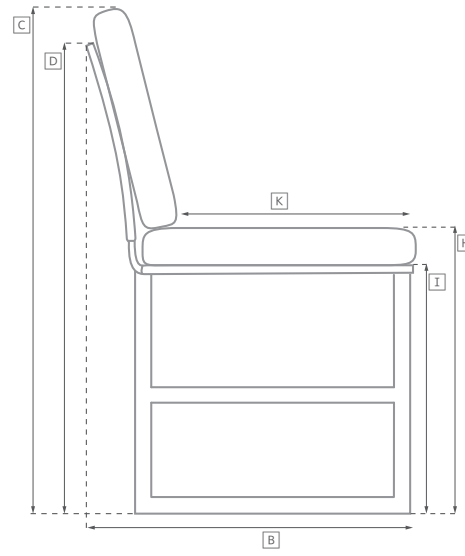

BELGIAN SLOPE ARM OUTDOOR SOFA COLLECTION

All dimensions are given in inches. See the attached "Dimensions Diagram" sheet for more information on the keys used in this chart.

	OVERALL WIDTH A	OVERALL DEPTH B	OVERALL HEIGHT W/ CUSHION C	FRAME HEIGHT D	ARM HEIGHT E	ARM WIDTH F	FOOT HEIGHT G	SEAT HEIGHT W/ CUSHION H	SEAT HEIGHT (FLOOR TO FRAME) I	INSIDE SEAT WIDTH J	INSIDE SEAT DEPTH K	# OF BACK CUSHIONS	# OF SEAT CUSHIONS	WEIGHT
59" SOFA	59	41	32	30	21¼	5	1¾	17½	9½	49	32¼	1 + 2 accents	1	113½
84" SOFA	84	41	32	30	21¼	5	1¾	17½	9½	74	32¼	2 + 2 accents	1	142
108" SOFA	108	41	32	30	21¼	5	1¾	17½	9½	98	32¼	2 + 2 accents	1	176

OUTDOOR SEATING DIMENSIONS DIAGRAM

See the "Dimensions Sheet" for the measurements that correspond with the letters below.

RH

OUTDOOR SEATING DIMENSIONS DIAGRAM

See the "Dimensions Sheet" for the measurements that correspond with the letters below.