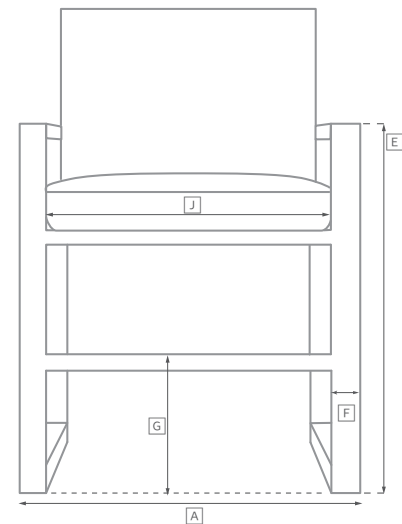

BELGIAN SLOPE ARM OUTDOOR SOFA COLLECTION

All dimensions are given in inches. See the attached "Dimensions Diagram" sheet for more information on the keys used in this chart.

	OVERALL WIDTH A	OVERALL DEPTH B	OVERALL HEIGHT W/ CUSHION C	FRAME HEIGHT D	ARM HEIGHT E	ARM WIDTH F	FOOT HEIGHT G	SEAT HEIGHT W/ CUSHION H	SEAT HEIGHT (FLOOR TO FRAME) I	INSIDE SEAT WIDTH J	INSIDE SEAT DEPTH K	# OF BACK CUSHIONS	# OF SEAT CUSHIONS	WEIGHT
59" SOFA	59	41	32	30	21¼	5	1¾	17½	9½	49	32¼	1 + 2 accents	1	113½
84" SOFA	84	41	32	30	21¼	5	1¾	17½	9½	74	32¼	2 + 2 accents	1	142
108" SOFA	108	41	32	30	21¼	5	1¾	17½	9½	98	32¼	2 + 2 accents	1	176

OUTDOOR SEATING DIMENSIONS DIAGRAM

See the "Dimensions Sheet" for the measurements that correspond with the letters below.

RH

OUTDOOR SEATING DIMENSIONS DIAGRAM

See the "Dimensions Sheet" for the measurements that correspond with the letters below.