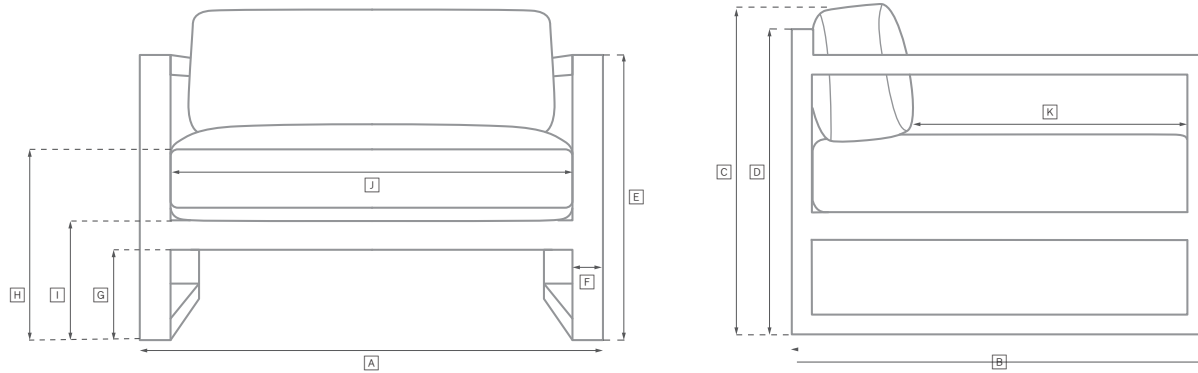

BAHIA TEAK SEATING COLLECTION

All dimensions are given in inches. See the attached "Dimensions Diagram" sheet for more information on the keys used in this chart.

	OVERALL WIDTH A	OVERALL DEPTH B	OVERALL HEIGHT W/ CUSHION C	FRAME HEIGHT D	ARM HEIGHT E	ARM WIDTH F	FOOT HEIGHT G	SEAT HEIGHT W/ CUSHION H	SEAT HEIGHT (FLOOR TO FRAME) I	INSIDE SEAT WIDTH J	INSIDE SEAT DEPTH K	NUMBER OF BACK CUSHIONS	NUMBER OF SEAT CUSHIONS	WEIGHT
72" SOFA	72	39¾	27½	19	19	6¾	3¼	14¾	2¼	59	32	2	1	106
84" SOFA	84	39¾	27½	19	19	6¾	3¼	14¾	2¼	71	32	2	1	115
96" SOFA	96	39¾	27½	19	19	6¾	3¼	14¾	2¼	83	32	2	1	132.5
108" SOFA	108	39¾	27½	19	19	6¾	3¼	14¾	2¼	95	32	3	1	145.5
120" SOFA	120	39¾	27½	19	19	6¾	3¼	14¾	2¼	107	32	3	1	159
SWIVEL LOUNGE CHAIR	39¾	39¾	28	20½	19	6¾	3¼	15¾	2¾	26½	35¾	1	1	93
LOUNGE CHAIR	39¾	39¾	27½	19	19	6¾	3¼	14¾	2¼	26½	35¾	1	1	75
CHAISE	38¾	81¼	37¾	31½	15	5¼	2¼	11¼	3¼	27½	47¼	1	1	134.5
OTTOMAN	39¾	34¼	15¼	2¼	-	-	1¼	15¼	2¼	28	24½	-	1	33
DINING SIDE CHAIR	21¼	23	30	27½	-	-	¼	19½	17	14¼	21¼	1	1	44
DINING ARMCHAIR	27½	23	30	27½	27½	3½	¼	19½	17	21¼	21¼	1	1	-

OUTDOOR SEATING DIMENSIONS DIAGRAM

See the "Dimensions Sheet" for the measurements that correspond with the letters below.

RH

OUTDOOR SEATING DIMENSIONS DIAGRAM

See the "Dimensions Sheet" for the measurements that correspond with the letters below.