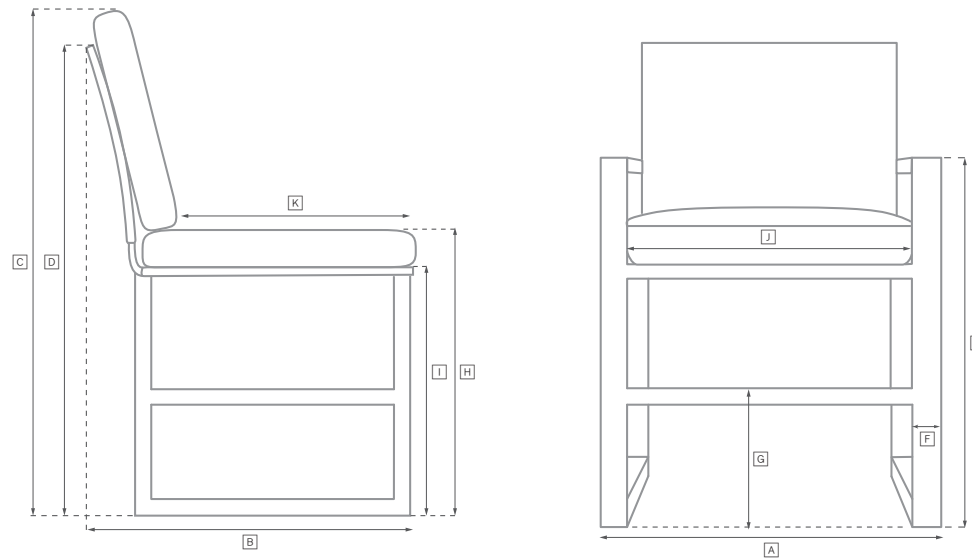

BAHIA TEAK SEATING COLLECTION

All dimensions are given in inches. See the attached "Dimensions Diagram" sheet for more information on the keys used in this chart.

	OVERALL WIDTH A	OVERALL DEPTH B	OVERALL HEIGHT W/ CUSHION C	FRAME HEIGHT D	ARM HEIGHT E	ARM WIDTH F	FOOT HEIGHT G	SEAT HEIGHT W/ CUSHION H	SEAT HEIGHT (FLOOR TO FRAME) I	INSIDE SEAT WIDTH J	INSIDE SEAT DEPTH K	NUMBER OF BACK CUSHIONS	NUMBER OF SEAT CUSHIONS	WEIGHT
72" SOFA	72	39¾	27½	19	19	6¾	3¼	14¾	2¼	59	32	2	1	106
84" SOFA	84	39¾	27½	19	19	6¾	3¼	14¾	2¼	71	32	2	1	115
96" SOFA	96	39¾	27½	19	19	6¾	3¼	14¾	2¼	83	32	2	1	132.5
108" SOFA	108	39¾	27½	19	19	6¾	3¼	14¾	2¼	95	32	3	1	145.5
120" SOFA	120	39¾	27½	19	19	6¾	3¼	14¾	2¼	107	32	3	1	159
SWIVEL LOUNGE CHAIR	39¾	39¾	28	20½	19	6¾	3¼	15¾	2¾	26½	35¾	1	1	93
LOUNGE CHAIR	39¾	39¾	27½	19	19	6¾	3¼	14¾	2¼	26½	35¾	1	1	75
CHAISE	38¾	81¼	37¾	31½	15	5¼	2¼	11¼	3¼	27½	47¼	1	1	134.5
OTTOMAN	39¾	34¼	15¼	2¼	-	-	1¼	15¼	2¼	28	24½	-	1	33
DINING SIDE CHAIR	21¼	23	30	27½	-	-	¼	19½	17	14¼	21¼	1	1	44
DINING ARMCHAIR	27½	23	30	27½	27½	3½	¼	19½	17	21¼	21¼	1	1	-

OUTDOOR SEATING DIMENSIONS DIAGRAM

See the "Dimensions Sheet" for the measurements that correspond with the letters below.

RH

OUTDOOR SEATING DIMENSIONS DIAGRAM

See the "Dimensions Sheet" for the measurements that correspond with the letters below.