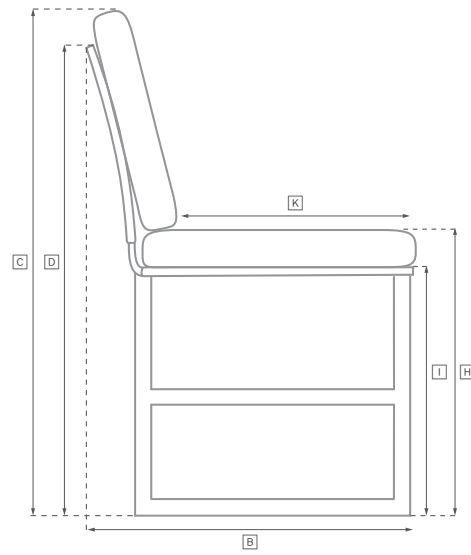

BAHIA ALUMINUM SEATING COLLECTION

All dimensions are given in inches. See the attached "Dimensions Diagram" sheet for more information on the keys used in this chart.

	OVERALL WIDTH A	OVERALL DEPTH B	OVERALL HEIGHT W/ CUSHION C	FRAME HEIGHT D	ARM HEIGHT E	ARM WIDTH F	FOOT HEIGHT G	SEAT HEIGHT W/ CUSHION H	SEAT HEIGHT (FLOOR TO FRAME) I	INSIDE SEAT WIDTH J	INSIDE SEAT DEPTH K	NUMBER OF BACK CUSHIONS	NUMBER OF SEAT CUSHIONS	WEIGHT
72" SOFA	72	39¾	27½	19	19	6¾	3¼	14¾	2¼	59	32	2	1	106
84" SOFA	84	39¾	27½	19	19	6¾	3¼	14¾	2¼	71	32	2	1	115
96" SOFA	96	39¾	27½	19	19	6¾	3¼	14¾	2¼	83	32	2	1	132.5
108" SOFA	108	39¾	27½	19	19	6¾	3¼	14¾	2¼	95	32	3	1	145.5
120" SOFA	120	39¾	27½	19	19	6¾	3¼	14¾	2¼	107	32	3	1	159
SWIVEL LOUNGE CHAIR	39¾	39¾	28	20½	19	6¾	3¼	15¾	2¾	26½	35¾	1	1	93
LOUNGE CHAIR	39¾	39¾	27½	19	19	6¾	3¼	14¾	2¼	26½	35¾	1	1	75
CHAISE	38¾	81¼	37¾	31½	15	5¼	2¼	11¼	3¼	27½	47¼	1	1	134.5
OTTOMAN	39¾	34¼	15¼	2¼	-	-	1¼	15¼	2¼	28	24½	-	1	33
DINING SIDE CHAIR	21¼	23	30	27½	-	-	¼	19½	17	14¼	21¼	1	1	53
DINING ARMCHAIR	27½	23	30	27½	27½	3½	¼	19½	17	21¼	21¼	1	1	75

OUTDOOR SEATING DIMENSIONS DIAGRAM

See the "Dimensions Sheet" for the measurements that correspond with the letters below.

RH

OUTDOOR SEATING DIMENSIONS DIAGRAM

See the "Dimensions Sheet" for the measurements that correspond with the letters below.