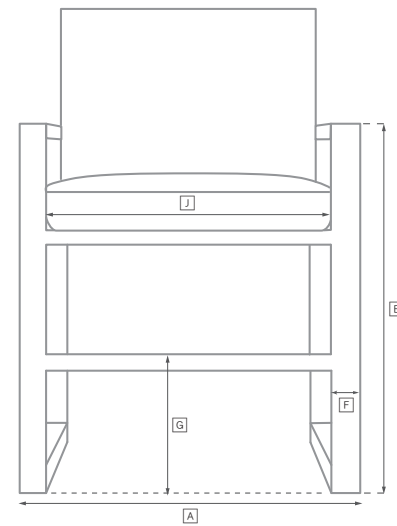

BAHIA ALUMINUM SEATING COLLECTION

All dimensions are given in inches. See the attached "Dimensions Diagram" sheet for more information on the keys used in this chart.

	OVERALL WIDTH A	OVERALL DEPTH B	OVERALL HEIGHT W/ CUSHION C	FRAME HEIGHT D	ARM HEIGHT E	ARM WIDTH F	FOOT HEIGHT G	SEAT HEIGHT W/ CUSHION H	SEAT HEIGHT (FLOOR TO FRAME) I	INSIDE SEAT WIDTH J	INSIDE SEAT DEPTH K	NUMBER OF BACK CUSHIONS	NUMBER OF SEAT CUSHIONS	WEIGHT
72" SOFA	72	39¾	27½	19	19	6¾	3¼	14¾	2¼	59	32	2	1	106
84" SOFA	84	39¾	27½	19	19	6¾	3¼	14¾	2¼	71	32	2	1	115
96" SOFA	96	39¾	27½	19	19	6¾	3¼	14¾	2¼	83	32	2	1	132.5
108" SOFA	108	39¾	27½	19	19	6¾	3¼	14¾	2¼	95	32	3	1	145.5
120" SOFA	120	39¾	27½	19	19	6¾	3¼	14¾	2¼	107	32	3	1	159
SWIVEL LOUNGE CHAIR	39¾	39¾	28	20½	19	6¾	3¼	15¾	2¾	26½	35¾	1	1	93
LOUNGE CHAIR	39¾	39¾	27½	19	19	6¾	3¼	14¾	2¼	26½	35¾	1	1	75
CHAISE	38¾	81¼	37¾	31½	15	5¼	2¼	11¼	3¼	27½	47¼	1	1	134.5
OTTOMAN	39¾	34¼	15¼	2¼	-	-	1¼	15¼	2¼	28	24½	-	1	33
DINING SIDE CHAIR	21¼	23	30	27½	-	-	¼	19½	17	14¼	21¼	1	1	53
DINING ARMCHAIR	27½	23	30	27½	27½	3½	¼	19½	17	21¼	21¼	1	1	75

OUTDOOR SEATING DIMENSIONS DIAGRAM

See the "Dimensions Sheet" for the measurements that correspond with the letters below.

RH

OUTDOOR SEATING DIMENSIONS DIAGRAM

See the "Dimensions Sheet" for the measurements that correspond with the letters below.