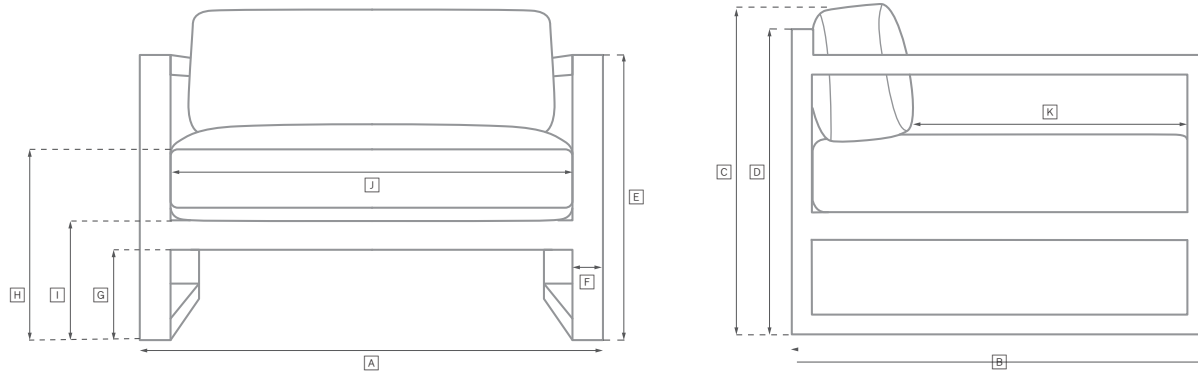

BAHIA ALUMINUM SEATING COLLECTION

All dimensions are given in inches. See the attached "Dimensions Diagram" sheet for more information on the keys used in this chart.

	OVERALL WIDTH A	OVERALL DEPTH B	OVERALL HEIGHT W/ CUSHION C	FRAME HEIGHT D	ARM HEIGHT E	ARM WIDTH F	FOOT HEIGHT G	SEAT HEIGHT W/ CUSHION H	SEAT HEIGHT (FLOOR TO FRAME) I	INSIDE SEAT WIDTH J	INSIDE SEAT DEPTH K	NUMBER OF BACK CUSHIONS	NUMBER OF SEAT CUSHIONS	WEIGHT
72" SOFA	72	39¾	27½	19	19	6¾	3¼	14¾	2¼	59	32	2	1	106
84" SOFA	84	39¾	27½	19	19	6¾	3¼	14¾	2¼	71	32	2	1	115
96" SOFA	96	39¾	27½	19	19	6¾	3¼	14¾	2¼	83	32	2	1	132.5
108" SOFA	108	39¾	27½	19	19	6¾	3¼	14¾	2¼	95	32	3	1	145.5
120" SOFA	120	39¾	27½	19	19	6¾	3¼	14¾	2¼	107	32	3	1	159
SWIVEL LOUNGE CHAIR	39¾	39¾	28	20½	19	6¾	3¼	15¾	2¾	26½	35¾	1	1	93
LOUNGE CHAIR	39¾	39¾	27½	19	19	6¾	3¼	14¾	2¼	26½	35¾	1	1	75
CHAISE	38¾	81¼	37¾	31½	15	5¼	2¼	11¼	3¼	27½	47¼	1	1	134.5
OTTOMAN	39¾	34¼	15¼	2¼	-	-	1¼	15¼	2¼	28	24½	-	1	33
DINING SIDE CHAIR	21¼	23	30	27½	-	-	¼	19½	17	14¼	21¼	1	1	53
DINING ARMCHAIR	27½	23	30	27½	27½	3½	¼	19½	17	21¼	21¼	1	1	75

OUTDOOR SEATING DIMENSIONS DIAGRAM

See the "Dimensions Sheet" for the measurements that correspond with the letters below.

RH

OUTDOOR SEATING DIMENSIONS DIAGRAM

See the "Dimensions Sheet" for the measurements that correspond with the letters below.