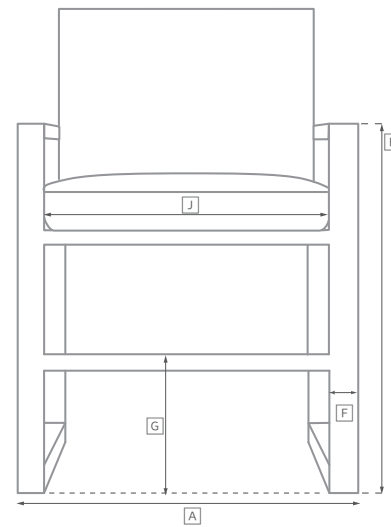

# AVIARA TEAK SEATING COLLECTION

All dimensions are given in inches. See the attached "Dimensions Diagram" sheet for more information on the keys used in this chart.

	OVERALL WIDTH A	OVERALL DEPTH B	OVERALL HEIGHT W/ CUSHION C	FRAME HEIGHT D	ARM HEIGHT E	ARM WIDTH F	FOOT HEIGHT G	SEAT HEIGHT W/ CUSHION H	SEAT HEIGHT (FLOOR TO FRAME) I	INSIDE SEAT WIDTH J	INSIDE SEAT DEPTH K	# OF BACK CUSHIONS	# OF SEAT CUSHIONS
72" SOFA	72	39	24½	22½	22½	2	-	14	9	54	30	1	1
99" SOFA	99	39	24½	22½	22½	2	-	14	9	83	30	1	1
126" SOFA	126	39	24½	22½	22½	2	-	14	9	115	30	1	1
LOUNGE CHAIR	45	39	24½	22½	22½	2	-	14	9	27	30	1	1
OTTOMAN	45	39	14	9	-	-	-	14	9	45	39	0	1
CHAISE	36½	86	29½	26½	-	-	-	12¾	8¾	36½	53½	1	1
CANOPY DAYBED	84	60	84	84	22½	2	-	14	9	67	51	1	1
ARMCHAIR	23	22	28	25¾	25¾	1½	-	19½	16½	20	17½	1	1

# OUTDOOR SEATING DIMENSIONS DIAGRAM

See the "Dimensions Sheet" for the measurements that correspond with the letters below.

RH