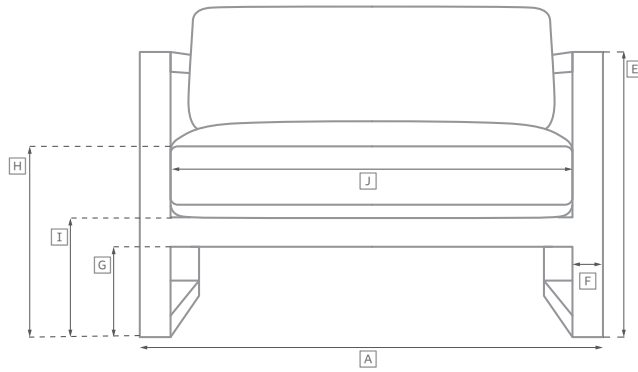

# AVIARA TEAK SEATING COLLECTION

All dimensions are given in inches. See the attached "Dimensions Diagram" sheet for more information on the keys used in this chart.

	OVERALL WIDTH A	OVERALL DEPTH B	OVERALL HEIGHT W/ CUSHION C	FRAME HEIGHT D	ARM HEIGHT E	ARM WIDTH F	FOOT HEIGHT G	SEAT HEIGHT W/ CUSHION H	SEAT HEIGHT (FLOOR TO FRAME) I	INSIDE SEAT WIDTH J	INSIDE SEAT DEPTH K	# OF BACK CUSHIONS	# OF SEAT CUSHIONS
72" SOFA	72	39	24½	22½	22½	2	-	14	9	54	30	1	1
99" SOFA	99	39	24½	22½	22½	2	-	14	9	83	30	1	1
126" SOFA	126	39	24½	22½	22½	2	-	14	9	115	30	1	1
LOUNGE CHAIR	45	39	24½	22½	22½	2	-	14	9	27	30	1	1
OTTOMAN	45	39	14	9	-	-	-	14	9	45	39	0	1
CHAISE	36½	86	29½	26½	-	-	-	12¾	8¾	36½	53½	1	1
CANOPY DAYBED	84	60	84	84	22½	2	-	14	9	67	51	1	1
ARMCHAIR	23	22	28	25¾	25¾	1½	-	19½	16½	20	17½	1	1

# OUTDOOR SEATING DIMENSIONS DIAGRAM

See the "Dimensions Sheet" for the measurements that correspond with the letters below.

RH