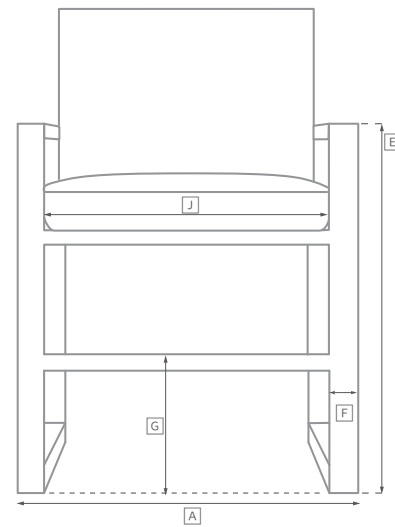

ALARO SEATING COLLECTION

All dimensions are given in inches. See the attached "Dimensions Diagram" sheet for more information on the keys used in this chart.

	OVERALL WIDTH A	OVERALL DEPTH B	OVERALL HEIGHT W/ CUSHION C	FRAME HEIGHT D	ARM HEIGHT E	ARM WIDTH F	FOOT HEIGHT G	SEAT HEIGHT W/ CUSHION H	SEAT HEIGHT (FLOOR TO FRAME) I	INSIDE SEAT WIDTH J	INSIDE SEAT DEPTH K	# OF BACK CUSHIONS	# OF SEAT CUSHIONS
72" SOFA	72	33½	32¾	29½	19	1	9¾	15	10¾	56½	23¾	2	1
84" SOFA	84	33½	32¾	29½	19	1	9¾	15	10¾	68½	23¾	2	1
96" SOFA	96	33½	32¾	29½	19	1	9¾	15	10¾	80½	23¾	2	1
108" SOFA	108	33½	32¾	29½	19	1	9¾	15	10¾	92½	23¾	2	1
LOUNGE CHAIR	32¾	33½	32¾	29½	19	1	9¾	15	10¾	28	23¾	1	1
SWIVEL LOUNGE CHAIR	32¾	33½	33½	30	19¾	1	10¾	15¾	11½	28	23¾	1	1
OTTOMAN	31	25	15	13¾	-	-	9¾	15	13½	29¾	25	0	1
CHAISE	30¾	79	33½	11	-	-	7	13	11	30¾	49	1	1
DINING ARMCHAIR	23½	24½	34½	33¾	25¾	1	16	18½	17	20	15½	1	1

OUTDOOR SEATING DIMENSIONS DIAGRAM

See the "Dimensions Sheet" for the measurements that correspond with the letters below.

RH

OUTDOOR SEATING DIMENSIONS DIAGRAM

See the "Dimensions Sheet" for the measurements that correspond with the letters below.