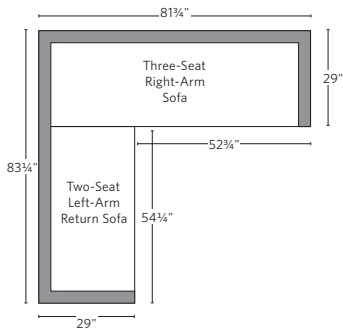

CORNER SECTIONAL

Available in left and right-arm configurations.