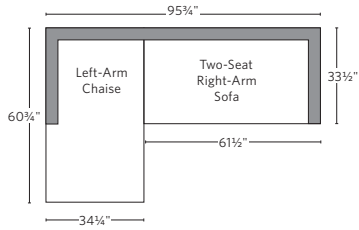

SOFA CHAISE SECTIONAL

Available in left and right-arm configurations.