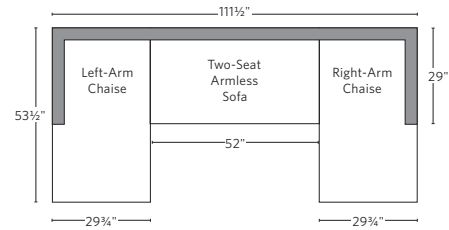

AEGEAN TEAK SEATING COLLECTION

All dimensions are given in inches. See the attached "Dimensions Diagram" sheet for more information on the keys used in this chart.

	OVERALL WIDTH A	OVERALL DEPTH B	OVERALL HEIGHT W/ CUSHION C	FRAME HEIGHT D	ARM HEIGHT E	ARM WIDTH F	FOOT HEIGHT G	SEAT HEIGHT W/ CUSHION H	SEAT HEIGHT (FLOOR TO FRAME) I	INSIDE SEAT WIDTH J	INSIDE SEAT DEPTH K	# OF BACK CUSHIONS	# OF SEAT CUSHIONS
LUXE FOUR-SEAT RIGHT-ARM RETURN SOFA	122	33½	25¾	24½	24½	2½	7	16	9½	112	27	3	1
LUXE LEFT-ARM CHAISE	34¾	60¾	25¾	24½	24½	2½	7	16	9½	31¾	54	1	1
LUXE RIGHT-ARM CHAISE	34¾	60¾	25¾	24½	24½	2½	7	16	9½	31¾	54	1	1
63" DINING BENCH	63	15	19	16½	-	-	-	19	16½	63	15	-	1
76½" DINING BENCH	76½	15	19	16½	-	-	-	19	16½	76½	15	-	1
86¾" DINING BENCH	86¾	15	19	16½	-	-	-	19	16½	86¾	15	-	1
98½" DINING BENCH	98½	15	19	16½	-	-	-	19	16½	98½	15	-	1
DINING SIDE CHAIR	19¾	23½	33	33	-	-	14¾	18¾	17¾	19¾	18	-	1
DINING ARMCHAIR	22¾	23½	33	33	24	1½	14¾	18¾	17¾	19¾	18	-	1
BARSTOOL	23	20¾	44	44	36¾	1¾	12	30	30	19¾	18¾	-	-
COUNTER STOOL	23	20¾	40¾	40¾	33	1¾	8	26	26	19¾	18¾	-	-

OUTDOOR SEATING DIMENSIONS DIAGRAM

See the "Dimensions Sheet" for the measurements that correspond with the letters below.

RH

OUTDOOR SEATING DIMENSIONS DIAGRAM

See the "Dimensions Sheet" for the measurements that correspond with the letters below.

RH

SOFA CHAISE SECTIONAL

Available in left and right-arm configurations.

U-CHAISE SECTIONAL

L-SECTIONAL

Available in left and right-arm configurations.

U-SOFA SECTIONAL

CORNER SECTIONAL