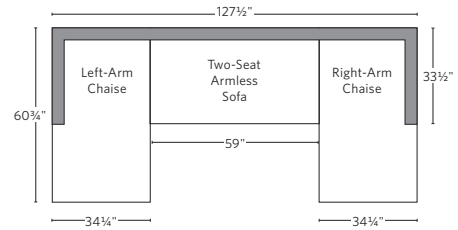

AEGEAN TEAK SEATING COLLECTION

All dimensions are given in inches. See the attached "Dimensions Diagram" sheet for more information on the keys used in this chart.

	OVERALL WIDTH A	OVERALL DEPTH B	OVERALL HEIGHT W/ CUSHION C	FRAME HEIGHT D	ARM HEIGHT E	ARM WIDTH F	FOOT HEIGHT G	SEAT HEIGHT W/ CUSHION H	SEAT HEIGHT (FLOOR TO FRAME) I	INSIDE SEAT WIDTH J	INSIDE SEAT DEPTH K	# OF BACK CUSHIONS	# OF SEAT CUSHIONS
LUXE FOUR-SEAT RIGHT-ARM RETURN SOFA	122	33½	25¾	24½	24½	2½	7	16	9½	112	27	3	1
LUXE LEFT-ARM CHAISE	34¾	60¾	25¾	24½	24½	2½	7	16	9½	31¾	54	1	1
LUXE RIGHT-ARM CHAISE	34¾	60¾	25¾	24½	24½	2½	7	16	9½	31¾	54	1	1
63" DINING BENCH	63	15	19	16½	-	-	-	19	16½	63	15	-	1
77" DINING BENCH	76½	15	19	16½	-	-	-	19	16½	76½	15	-	1
87" DINING BENCH	86¾	15	19	16½	-	-	-	19	16½	86¾	15	-	1
98" DINING BENCH	98½	15	19	16½	-	-	-	19	16½	98½	15	-	1
DINING SIDE CHAIR	19¾	23½	33	33	-	-	14¾	18¾	17¾	19¾	18	-	1
DINING ARMCHAIR	22¾	23½	33	33	24	1½	14¾	18¾	17¾	19¾	18	-	1
BARSTOOL	23	20¾	44	44	36¾	1¾	12	30	30	19¾	18¾	-	-
COUNTER STOOL	23	20¾	40¾	40¾	33	1¾	8	26	26	19¾	18¾	-	-

OUTDOOR SEATING DIMENSIONS DIAGRAM

See the "Dimensions Sheet" for the measurements that correspond with the letters below.

RH

OUTDOOR SEATING DIMENSIONS DIAGRAM

See the "Dimensions Sheet" for the measurements that correspond with the letters below.

Available in left and right-arm configurations.

SOFA CHAISE SECTIONAL

Available in left and right-arm configurations.

U-CHAISE SECTIONAL

L-SECTIONAL

Available in left and right-arm configurations.

U-SOFA SECTIONAL

CORNER SECTIONAL

Available in left and right-arm configurations.