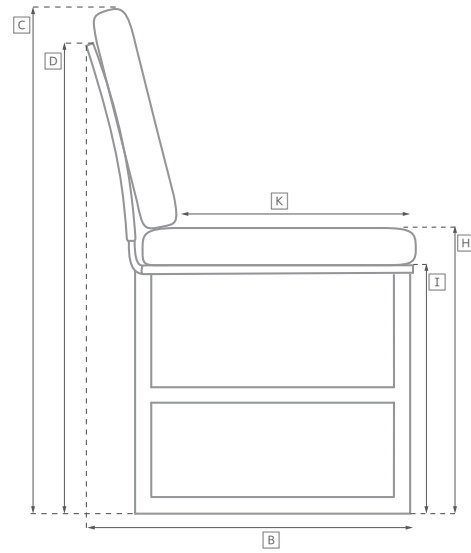

OUTDOOR SEATING DIMENSIONS DIAGRAM

See the "Dimensions Sheet" for the measurements that correspond with the letters below.

RH