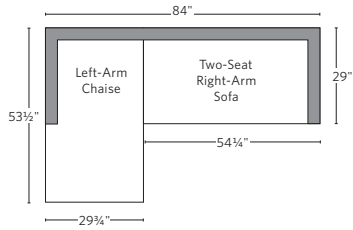

SOFA CHAISE SECTIONAL

Available in left and right-arm configurations.