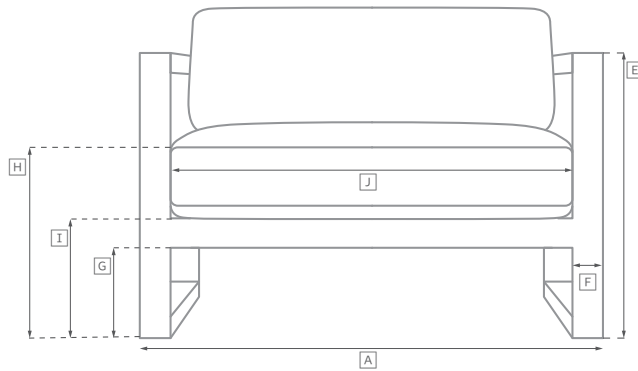

OUTDOOR SEATING DIMENSIONS DIAGRAM

See the "Dimensions Sheet" for the measurements that correspond with the letters below.

RH