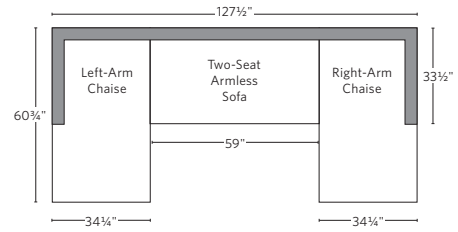

AEGEAN TEAK SEATING COLLECTION

All dimensions are given in inches. See the attached "Dimensions Diagram" sheet for more information on the keys used in this chart.

	OVERALL WIDTH A	OVERALL DEPTH B	OVERALL HEIGHT W/ CUSHION C	FRAME HEIGHT D	ARM HEIGHT E	ARM WIDTH F	FOOT HEIGHT G	SEAT HEIGHT W/ CUSHION H	SEAT HEIGHT (FLOOR TO FRAME) I	INSIDE SEAT WIDTH J	INSIDE SEAT DEPTH K	# OF BACK CUSHIONS	# OF SEAT CUSHIONS
LUXE FOUR-SEAT RIGHT-ARM RETURN SOFA	122	33½	25¾	24½	24½	2½	7	16	9½	112	27	3	1
LUXE LEFT-ARM CHAISE	34¾	60¾	25¾	24½	24½	2½	7	16	9½	31¾	54	1	1
LUXE RIGHT-ARM CHAISE	34¾	60¾	25¾	24½	24½	2½	7	16	9½	31¾	54	1	1
63" DINING BENCH	63	15	19	16½	-	-	-	19	16½	63	15	-	1
76½" DINING BENCH	76½	15	19	16½	-	-	-	19	16½	76½	15	-	1
86¾" DINING BENCH	86¾	15	19	16½	-	-	-	19	16½	86¾	15	-	1
98½" DINING BENCH	98½	15	19	16½	-	-	-	19	16½	98½	15	-	1
DINING SIDE CHAIR	19¾	23½	33	33	-	-	14¾	18¾	17¾	19¾	18	-	1
DINING ARMCHAIR	22¾	23½	33	33	24	1½	14¾	18¾	17¾	19¾	18	-	1
BARSTOOL	23	20¾	44	44	36¾	1¾	12	30	30	19¾	18¾	-	-
COUNTER STOOL	23	20¾	40¾	40¾	33	1¾	8	26	26	19¾	18¾	-	-

OUTDOOR SEATING DIMENSIONS DIAGRAM

See the "Dimensions Sheet" for the measurements that correspond with the letters below.

RH

OUTDOOR SEATING DIMENSIONS DIAGRAM

See the "Dimensions Sheet" for the measurements that correspond with the letters below.

Available in left and right-arm configurations.

SOFA CHAISE SECTIONAL

Available in left and right-arm configurations.

U-CHAISE SECTIONAL

L-SECTIONAL

Available in left and right-arm configurations.

U-SOFA SECTIONAL

CORNER SECTIONAL

Available in left and right-arm configurations.