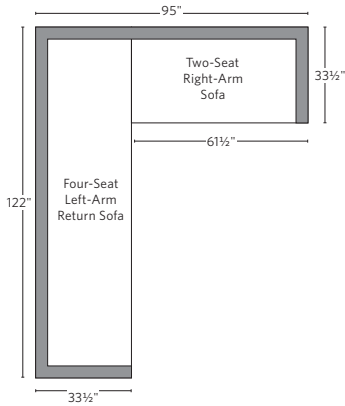

AEGEAN TEAK SEATING COLLECTION

All dimensions are given in inches. See the attached "Dimensions Diagram" sheet for more information on the keys used in this chart.

	OVERALL WIDTH A	OVERALL DEPTH B	OVERALL HEIGHT W/ CUSHION C	FRAME HEIGHT D	ARM HEIGHT E	ARM WIDTH F	FOOT HEIGHT G	SEAT HEIGHT W/ CUSHION H	SEAT HEIGHT (FLOOR TO FRAME) I	INSIDE SEAT WIDTH J	INSIDE SEAT DEPTH K	# OF BACK CUSHIONS	# OF SEAT CUSHIONS
LUXE FOUR-SEAT RIGHT-ARM RETURN SOFA	122	33½	25¾	24½	24½	2½	7	16	9½	112	27	3	1
LUXE LEFT-ARM CHAISE	34¾	60¾	25¾	24½	24½	2½	7	16	9½	31¾	54	1	1
LUXE RIGHT-ARM CHAISE	34¾	60¾	25¾	24½	24½	2½	7	16	9½	31¾	54	1	1
63" DINING BENCH	63	15	19	16½	-	-	-	19	16½	63	15	-	1
77" DINING BENCH	76½	15	19	16½	-	-	-	19	16½	76½	15	-	1
87" DINING BENCH	86¾	15	19	16½	-	-	-	19	16½	86¾	15	-	1
98" DINING BENCH	98½	15	19	16½	-	-	-	19	16½	98½	15	-	1
DINING SIDE CHAIR	19¾	23½	33	33	-	-	14¾	18¾	17¾	19¾	18	-	1
DINING ARMCHAIR	22¾	23½	33	33	24	1½	14¾	18¾	17¾	19¾	18	-	1
BARSTOOL	23	20¾	44	44	36¾	1¾	12	30	30	19¾	18¾	-	-
COUNTER STOOL	23	20¾	40¾	40¾	33	1¾	8	26	26	19¾	18¾	-	-

OUTDOOR SEATING DIMENSIONS DIAGRAM

See the "Dimensions Sheet" for the measurements that correspond with the letters below.

RH

OUTDOOR SEATING DIMENSIONS DIAGRAM

See the "Dimensions Sheet" for the measurements that correspond with the letters below.

Available in left and right-arm configurations.

SOFA CHAISE SECTIONAL

Available in left and right-arm configurations.

U-CHAISE SECTIONAL

L-SECTIONAL

Available in left and right-arm configurations.

U-SOFA SECTIONAL

CORNER SECTIONAL

Available in left and right-arm configurations.