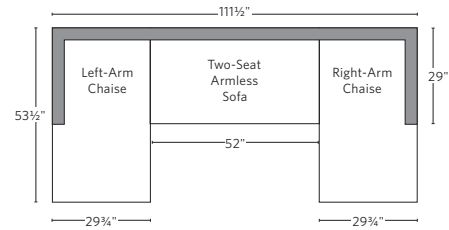

AEGEAN TEAK SEATING COLLECTION

All dimensions are given in inches. See the attached "Dimensions Diagram" sheet for more information on the keys used in this chart.

	OVERALL WIDTH A	OVERALL DEPTH B	OVERALL HEIGHT W/ CUSHION C	FRAME HEIGHT D	ARM HEIGHT E	ARM WIDTH F	FOOT HEIGHT G	SEAT HEIGHT W/ CUSHION H	SEAT HEIGHT (FLOOR TO FRAME) I	INSIDE SEAT WIDTH J	INSIDE SEAT DEPTH K	# OF BACK CUSHIONS	# OF SEAT CUSHIONS
LUXE FOUR-SEAT RIGHT-ARM RETURN SOFA	122	33½	25¾	24½	24½	2½	7	16	9½	112	27	3	1
LUXE LEFT-ARM CHAISE	34¾	60¾	25¾	24½	24½	2½	7	16	9½	31¾	54	1	1
LUXE RIGHT-ARM CHAISE	34¾	60¾	25¾	24½	24½	2½	7	16	9½	31¾	54	1	1
63" DINING BENCH	63	15	19	16½	-	-	-	19	16½	63	15	-	1
77" DINING BENCH	76½	15	19	16½	-	-	-	19	16½	76½	15	-	1
87" DINING BENCH	86¾	15	19	16½	-	-	-	19	16½	86¾	15	-	1
98" DINING BENCH	98½	15	19	16½	-	-	-	19	16½	98½	15	-	1
DINING SIDE CHAIR	19¾	23½	33	33	-	-	14¾	18¾	17¾	19¾	18	-	1
DINING ARMCHAIR	22¾	23½	33	33	24	1½	14¾	18¾	17¾	19¾	18	-	1
BARSTOOL	23	20¾	44	44	36¾	1¾	12	30	30	19¾	18¾	-	-
COUNTER STOOL	23	20¾	40¾	40¾	33	1¾	8	26	26	19¾	18¾	-	-

OUTDOOR SEATING DIMENSIONS DIAGRAM

See the "Dimensions Sheet" for the measurements that correspond with the letters below.

RH

OUTDOOR SEATING DIMENSIONS DIAGRAM

See the "Dimensions Sheet" for the measurements that correspond with the letters below.

RH

SOFA CHAISE SECTIONAL

Available in left and right-arm configurations.

U-CHAISE SECTIONAL

L-SECTIONAL

Available in left and right-arm configurations.

U-SOFA SECTIONAL

CORNER SECTIONAL