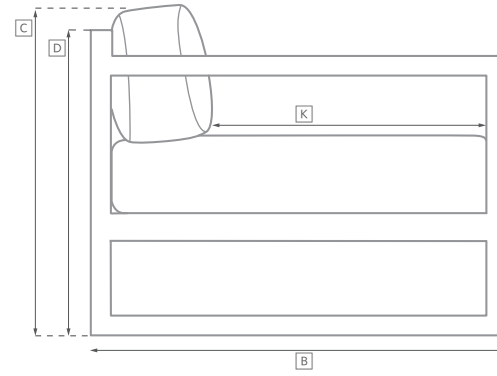

OUTDOOR SEATING DIMENSIONS DIAGRAM

See the "Dimensions Sheet" for the measurements that correspond with the letters below.

RH