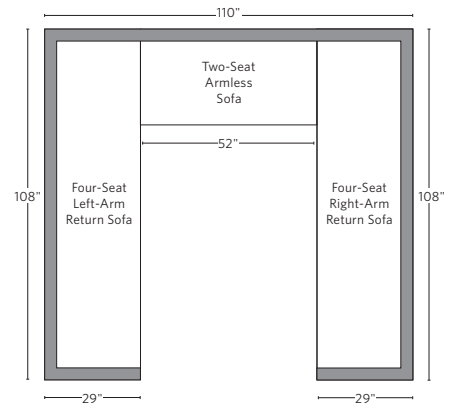

U-SOFA SECTIONAL