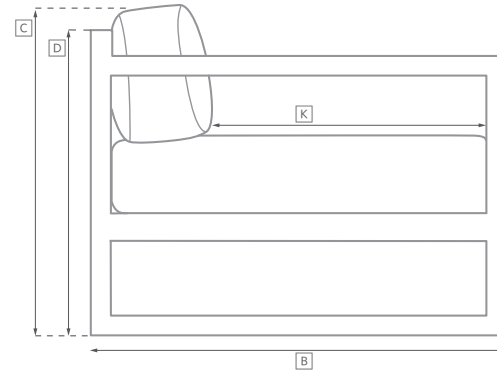

OUTDOOR SEATING DIMENSIONS DIAGRAM

See the "Dimensions Sheet" for the measurements that correspond with the letters below.

RH