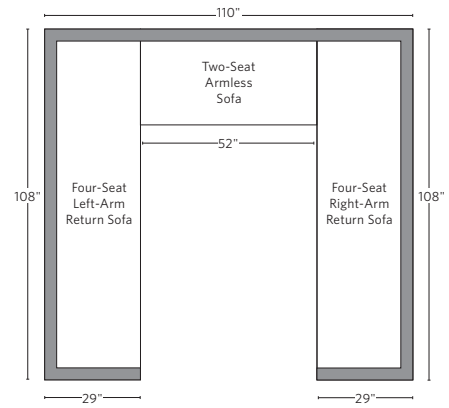

U-SOFA SECTIONAL