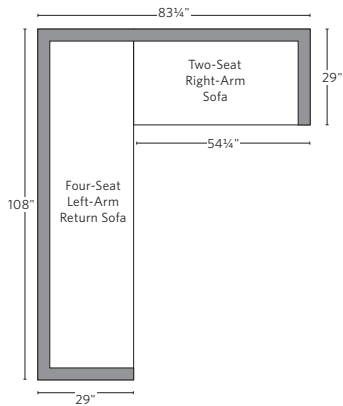

AEGEAN TEAK SEATING COLLECTION

All dimensions are given in inches. See the attached "Dimensions Diagram" sheet for more information on the keys used in this chart.

	OVERALL WIDTH A	OVERALL DEPTH B	OVERALL HEIGHT W/ CUSHION C	FRAME HEIGHT D	ARM HEIGHT E	ARM WIDTH F	FOOT HEIGHT G	SEAT HEIGHT W/ CUSHION H	SEAT HEIGHT (FLOOR TO FRAME) I	INSIDE SEAT WIDTH J	INSIDE SEAT DEPTH K	# OF BACK CUSHIONS	# OF SEAT CUSHIONS
LUXE FOUR-SEAT RIGHT-ARM RETURN SOFA	122	33½	25¾	24½	24½	2½	7	16	9½	112	27	3	1
LUXE LEFT-ARM CHAISE	34¾	60¾	25¾	24½	24½	2½	7	16	9½	31¾	54	1	1
LUXE RIGHT-ARM CHAISE	34¾	60¾	25¾	24½	24½	2½	7	16	9½	31¾	54	1	1
63" DINING BENCH	63	15	19	16½	-	-	-	19	16½	63	15	-	1
76½" DINING BENCH	76½	15	19	16½	-	-	-	19	16½	76½	15	-	1
86¾" DINING BENCH	86¾	15	19	16½	-	-	-	19	16½	86¾	15	-	1
98½" DINING BENCH	98½	15	19	16½	-	-	-	19	16½	98½	15	-	1
DINING SIDE CHAIR	19¾	23½	33	33	-	-	14¾	18¾	17¾	19¾	18	-	1
DINING ARMCHAIR	22¾	23½	33	33	24	1½	14¾	18¾	17¾	19¾	18	-	1
BARSTOOL	23	20¾	44	44	36¾	1¾	12	30	30	19¾	18¾	-	-
COUNTER STOOL	23	20¾	40¾	40¾	33	1¾	8	26	26	19¾	18¾	-	-

OUTDOOR SEATING DIMENSIONS DIAGRAM

See the "Dimensions Sheet" for the measurements that correspond with the letters below.

RH

OUTDOOR SEATING DIMENSIONS DIAGRAM

See the "Dimensions Sheet" for the measurements that correspond with the letters below.

RH

SOFA CHAISE SECTIONAL

Available in left and right-arm configurations.

U-CHAISE SECTIONAL

L-SECTIONAL

Available in left and right-arm configurations.

U-SOFA SECTIONAL

CORNER SECTIONAL