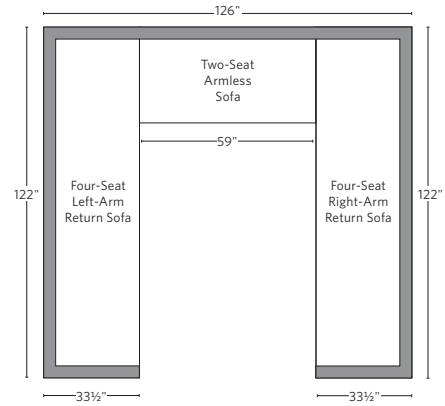

AEGEAN TEAK SEATING COLLECTION

All dimensions are given in inches. See the attached "Dimensions Diagram" sheet for more information on the keys used in this chart.

	OVERALL WIDTH A	OVERALL DEPTH B	OVERALL HEIGHT W/ CUSHION C	FRAME HEIGHT D	ARM HEIGHT E	ARM WIDTH F	FOOT HEIGHT G	SEAT HEIGHT W/ CUSHION H	SEAT HEIGHT (FLOOR TO FRAME) I	INSIDE SEAT WIDTH J	INSIDE SEAT DEPTH K	# OF BACK CUSHIONS	# OF SEAT CUSHIONS
LUXE FOUR-SEAT RIGHT-ARM RETURN SOFA	122	33½	25¾	24½	24½	2½	7	16	9½	112	27	3	1
LUXE LEFT-ARM CHAISE	34¾	60¾	25¾	24½	24½	2½	7	16	9½	31¾	54	1	1
LUXE RIGHT-ARM CHAISE	34¾	60¾	25¾	24½	24½	2½	7	16	9½	31¾	54	1	1
63" DINING BENCH	63	15	19	16½	-	-	-	19	16½	63	15	-	1
76½" DINING BENCH	76½	15	19	16½	-	-	-	19	16½	76½	15	-	1
86¾" DINING BENCH	86¾	15	19	16½	-	-	-	19	16½	86¾	15	-	1
98½" DINING BENCH	98½	15	19	16½	-	-	-	19	16½	98½	15	-	1
DINING SIDE CHAIR	19¾	23½	33	33	-	-	14¾	18¾	17¾	19¾	18	-	1
DINING ARMCHAIR	22¾	23½	33	33	24	1½	14¾	18¾	17¾	19¾	18	-	1
BARSTOOL	23	20¾	44	44	36¾	1¾	12	30	30	19¾	18¾	-	-
COUNTER STOOL	23	20¾	40¾	40¾	33	1¾	8	26	26	19¾	18¾	-	-

OUTDOOR SEATING DIMENSIONS DIAGRAM

See the "Dimensions Sheet" for the measurements that correspond with the letters below.

RH

OUTDOOR SEATING DIMENSIONS DIAGRAM

See the "Dimensions Sheet" for the measurements that correspond with the letters below.

Available in left and right-arm configurations.

SOFA CHAISE SECTIONAL

Available in left and right-arm configurations.

U-CHAISE SECTIONAL

L-SECTIONAL

Available in left and right-arm configurations.

U-SOFA SECTIONAL

CORNER SECTIONAL

Available in left and right-arm configurations.