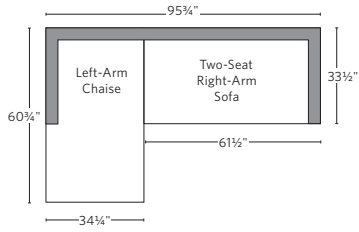

SOFA CHAISE SECTIONAL

Available in left and right-arm configurations.