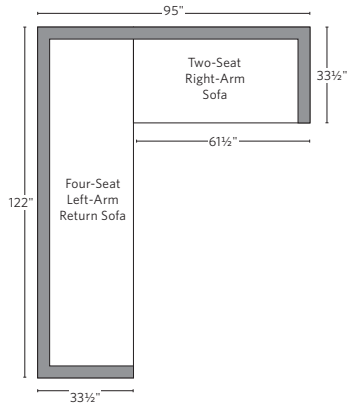

AEGEAN TEAK SEATING COLLECTION

All dimensions are given in inches. See the attached "Dimensions Diagram" sheet for more information on the keys used in this chart.

	OVERALL WIDTH A	OVERALL DEPTH B	OVERALL HEIGHT W/ CUSHION C	FRAME HEIGHT D	ARM HEIGHT E	ARM WIDTH F	FOOT HEIGHT G	SEAT HEIGHT W/ CUSHION H	SEAT HEIGHT (FLOOR TO FRAME) I	INSIDE SEAT WIDTH J	INSIDE SEAT DEPTH K	# OF BACK CUSHIONS	# OF SEAT CUSHIONS
LUXE FOUR-SEAT RIGHT-ARM RETURN SOFA	122	33½	25¾	24½	24½	2½	7	16	9½	112	27	3	1
LUXE LEFT-ARM CHAISE	34¾	60¾	25¾	24½	24½	2½	7	16	9½	31¾	54	1	1
LUXE RIGHT-ARM CHAISE	34¾	60¾	25¾	24½	24½	2½	7	16	9½	31¾	54	1	1
63" DINING BENCH	63	15	19	16½	-	-	-	19	16½	63	15	-	1
76½" DINING BENCH	76½	15	19	16½	-	-	-	19	16½	76½	15	-	1
86¾" DINING BENCH	86¾	15	19	16½	-	-	-	19	16½	86¾	15	-	1
98½" DINING BENCH	98½	15	19	16½	-	-	-	19	16½	98½	15	-	1
DINING SIDE CHAIR	19¾	23½	33	33	-	-	14¾	18¾	17¾	19¾	18	-	1
DINING ARMCHAIR	22¾	23½	33	33	24	1½	14¾	18¾	17¾	19¾	18	-	1
BARSTOOL	23	20¾	44	44	36¾	1¾	12	30	30	19¾	18¾	-	-
COUNTER STOOL	23	20¾	40¾	40¾	33	1¾	8	26	26	19¾	18¾	-	-

OUTDOOR SEATING DIMENSIONS DIAGRAM

See the "Dimensions Sheet" for the measurements that correspond with the letters below.

RH

OUTDOOR SEATING DIMENSIONS DIAGRAM

See the "Dimensions Sheet" for the measurements that correspond with the letters below.

Available in left and right-arm configurations.

SOFA CHAISE SECTIONAL

Available in left and right-arm configurations.

U-CHAISE SECTIONAL

L-SECTIONAL

Available in left and right-arm configurations.

U-SOFA SECTIONAL

CORNER SECTIONAL

Available in left and right-arm configurations.