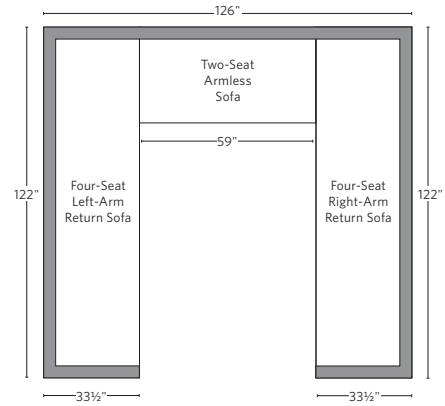

AEGEAN TEAK SEATING COLLECTION

All dimensions are given in inches. See the attached "Dimensions Diagram" sheet for more information on the keys used in this chart.

	OVERALL WIDTH A	OVERALL DEPTH B	OVERALL HEIGHT W/ CUSHION C	FRAME HEIGHT D	ARM HEIGHT E	ARM WIDTH F	FOOT HEIGHT G	SEAT HEIGHT W/ CUSHION H	SEAT HEIGHT (FLOOR TO FRAME) I	INSIDE SEAT WIDTH J	INSIDE SEAT DEPTH K	# OF BACK CUSHIONS	# OF SEAT CUSHIONS
LUXE FOUR-SEAT RIGHT-ARM RETURN SOFA	122	33½	25¾	24½	24½	2½	7	16	9½	112	27	3	1
LUXE LEFT-ARM CHAISE	34¾	60¾	25¾	24½	24½	2½	7	16	9½	31¾	54	1	1
LUXE RIGHT-ARM CHAISE	34¾	60¾	25¾	24½	24½	2½	7	16	9½	31¾	54	1	1
63" DINING BENCH	63	15	19	16½	-	-	-	19	16½	63	15	-	1
77" DINING BENCH	76½	15	19	16½	-	-	-	19	16½	76½	15	-	1
87" DINING BENCH	86¾	15	19	16½	-	-	-	19	16½	86¾	15	-	1
98" DINING BENCH	98½	15	19	16½	-	-	-	19	16½	98½	15	-	1
DINING SIDE CHAIR	19¾	23½	33	33	-	-	14¾	18¾	17¾	19¾	18	-	1
DINING ARMCHAIR	22¾	23½	33	33	24	1½	14¾	18¾	17¾	19¾	18	-	1
BARSTOOL	23	20¾	44	44	36¾	1¾	12	30	30	19¾	18¾	-	-
COUNTER STOOL	23	20¾	40¾	40¾	33	1¾	8	26	26	19¾	18¾	-	-

OUTDOOR SEATING DIMENSIONS DIAGRAM

See the "Dimensions Sheet" for the measurements that correspond with the letters below.

RH

OUTDOOR SEATING DIMENSIONS DIAGRAM

See the "Dimensions Sheet" for the measurements that correspond with the letters below.

Available in left and right-arm configurations.

SOFA CHAISE SECTIONAL

Available in left and right-arm configurations.

U-CHAISE SECTIONAL

L-SECTIONAL

Available in left and right-arm configurations.

U-SOFA SECTIONAL

CORNER SECTIONAL

Available in left and right-arm configurations.