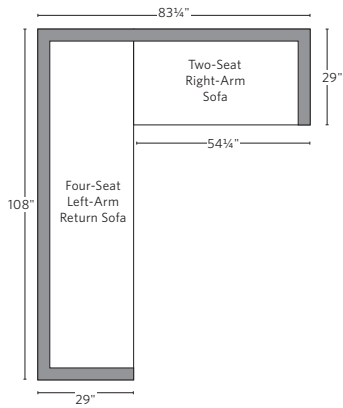

AEGEAN TEAK SEATING COLLECTION

All dimensions are given in inches. See the attached "Dimensions Diagram" sheet for more information on the keys used in this chart.

	OVERALL WIDTH A	OVERALL DEPTH B	OVERALL HEIGHT W/ CUSHION C	FRAME HEIGHT D	ARM HEIGHT E	ARM WIDTH F	FOOT HEIGHT G	SEAT HEIGHT W/ CUSHION H	SEAT HEIGHT (FLOOR TO FRAME) I	INSIDE SEAT WIDTH J	INSIDE SEAT DEPTH K	# OF BACK CUSHIONS	# OF SEAT CUSHIONS
LUXE FOUR-SEAT RIGHT-ARM RETURN SOFA	122	33½	25¾	24½	24½	2½	7	16	9½	112	27	3	1
LUXE LEFT-ARM CHAISE	34¾	60¾	25¾	24½	24½	2½	7	16	9½	31¾	54	1	1
LUXE RIGHT-ARM CHAISE	34¾	60¾	25¾	24½	24½	2½	7	16	9½	31¾	54	1	1
63" DINING BENCH	63	15	19	16½	-	-	-	19	16½	63	15	-	1
77" DINING BENCH	76½	15	19	16½	-	-	-	19	16½	76½	15	-	1
87" DINING BENCH	86¾	15	19	16½	-	-	-	19	16½	86¾	15	-	1
98" DINING BENCH	98½	15	19	16½	-	-	-	19	16½	98½	15	-	1
DINING SIDE CHAIR	19¾	23½	33	33	-	-	14¾	18¾	17¾	19¾	18	-	1
DINING ARMCHAIR	22¾	23½	33	33	24	1½	14¾	18¾	17¾	19¾	18	-	1
BARSTOOL	23	20¾	44	44	36¾	1¾	12	30	30	19¾	18¾	-	-
COUNTER STOOL	23	20¾	40¾	40¾	33	1¾	8	26	26	19¾	18¾	-	-

OUTDOOR SEATING DIMENSIONS DIAGRAM

See the "Dimensions Sheet" for the measurements that correspond with the letters below.

RH

OUTDOOR SEATING DIMENSIONS DIAGRAM

See the "Dimensions Sheet" for the measurements that correspond with the letters below.

RH

SOFA CHAISE SECTIONAL

Available in left and right-arm configurations.

U-CHAISE SECTIONAL

L-SECTIONAL

Available in left and right-arm configurations.

U-SOFA SECTIONAL

CORNER SECTIONAL