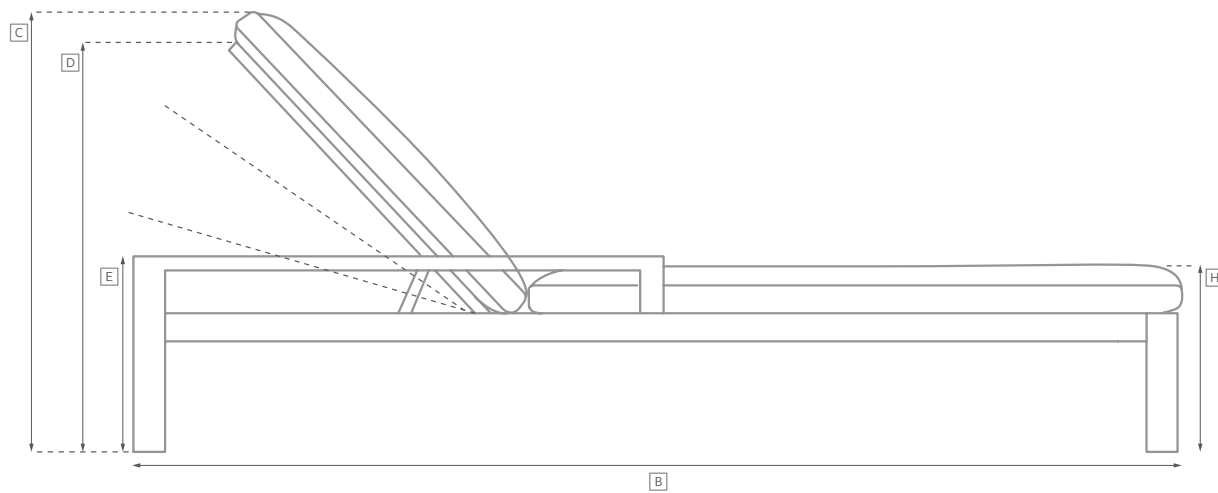

OUTDOOR SEATING DIMENSIONS DIAGRAM

See the "Dimensions Sheet" for the measurements that correspond with the letters below.

RH