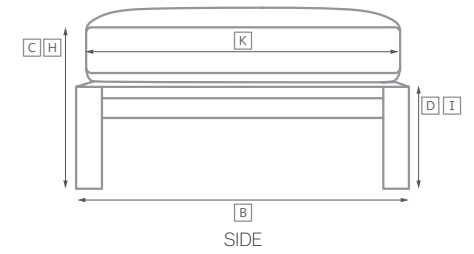

OUTDOOR SEATING DIMENSIONS DIAGRAM

See the "Dimensions Sheet" for the measurements that correspond with the letters below.

RH