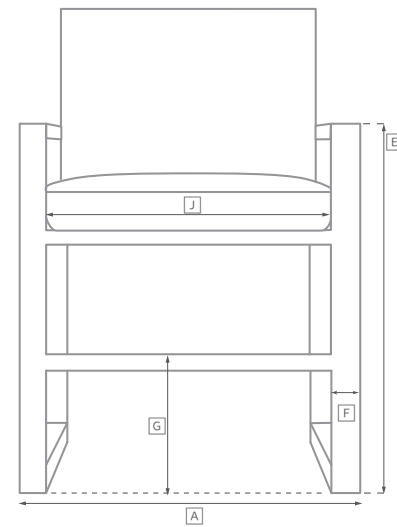

OUTDOOR SEATING DIMENSIONS DIAGRAM

See the "Dimensions Sheet" for the measurements that correspond with the letters below.

RH