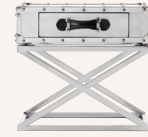

## TRANS-ATLANTIC STEAMER TRUNK COLLECTION

X-Base Coffee Table

X-Base Console Table

X-Base Side Table

Parsons Desk

Parsons Coffee Table

Parsons Console Table

Parsons  
1-Drawer Cube

Parsons  
3-Drawer Cube

### X-BASE

Coffee Table  
Console Table  
Side Table

55¼"W x 27¾"D x 19"H  
63"W x 17¾"D x 30¾"H  
23¾"W x 19"D x 23"H