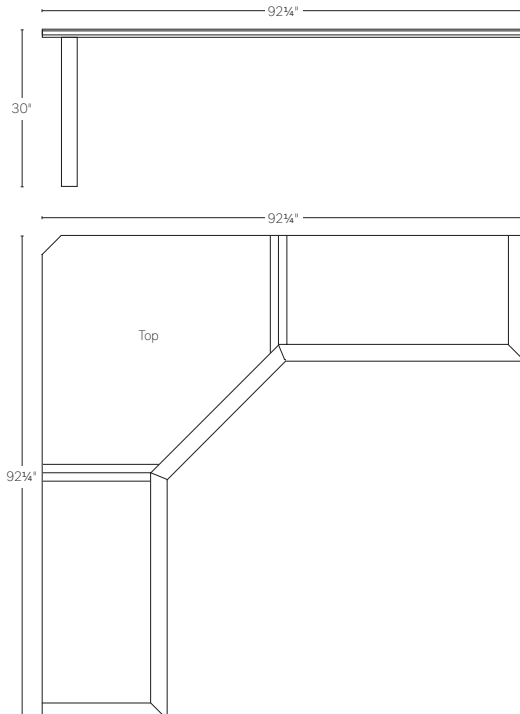

# LIBRARY MODULAR HOME OFFICE COLLECTION

All dimensions are given in inches. See the attached "Dimensions Diagram" sheet for more information on the keys used in this chart.

	OVERALL WIDTH A	OVERALL DEPTH B	OVERALL HEIGHT C	# OF DRAWERS	DRAWER INTERIOR SIZE(S) D	OPEN COMPARTMENT(S)	SEATING SPACE HEIGHT E	SEATING SPACE WIDTH F	WEIGHT IN LBS.	DIAGONAL HEIGHT
2-DRAWER FILE CABINET	23	22 $\frac{1}{4}$	28 $\frac{1}{2}$	2	16x17x9 $\frac{3}{4}$	-	-	-		36 $\frac{3}{4}$
2-DRAWER FILE CABINET WITH TRAY	23	22 $\frac{1}{4}$	28 $\frac{1}{2}$	2	Top: 16x17x7 $\frac{1}{2}$ Bottom: 16x17x9 $\frac{3}{4}$	-	-	-		36 $\frac{3}{4}$
2-DRAWER LATERAL FILE CABINET	41	22 $\frac{1}{4}$	28 $\frac{1}{2}$	2	16 $\frac{3}{4}$ x17x9 $\frac{3}{4}$	-	-	-		50
2-DRAWER LATERAL FILE CABINET WITH TRAY	41	22 $\frac{1}{4}$	28 $\frac{1}{2}$	2	Top: 34 $\frac{1}{4}$ x17x9 $\frac{3}{4}$ Bottom: 16 $\frac{3}{4}$ x17x9 $\frac{3}{4}$	-	-	-		50
3-DRAWER FILE CABINET	23	22 $\frac{1}{4}$	28 $\frac{1}{2}$	3	Top(2): 16x17x2 $\frac{1}{2}$ Bottom: 16x17x9 $\frac{3}{4}$	-	-	-		36 $\frac{3}{4}$
OPEN CABINET	41	22 $\frac{1}{4}$	28 $\frac{1}{2}$	-	-	36 $\frac{1}{4}$ x20 $\frac{3}{4}$ x21 $\frac{1}{4}$	-	-		50
OPEN CUBBY CABINET	23	22 $\frac{1}{4}$	28 $\frac{1}{2}$	1	16x17x2 $\frac{1}{2}$	18 $\frac{1}{4}$ x20 $\frac{3}{4}$ x16 $\frac{3}{4}$	-	-		36 $\frac{3}{4}$
6-CUBBY OPEN CABINET	41	22 $\frac{1}{4}$	28 $\frac{1}{2}$	-	-	11 $\frac{1}{2}$ x20 $\frac{3}{4}$ x21 $\frac{1}{4}$	-	-		50
60" DESKTOP	60	24	30	-	-	-	28 $\frac{1}{2}$	55 $\frac{1}{2}$		67
70" DESKTOP	70	24	30	-	-	-	28 $\frac{1}{2}$	65 $\frac{3}{4}$		76 $\frac{1}{4}$
72" CORNER DESKTOP	71 $\frac{3}{4}$	71 $\frac{3}{4}$	30	-	-	-	28 $\frac{1}{2}$	31 $\frac{3}{4}$		77 $\frac{3}{4}$
92" CORNER DESKTOP	92 $\frac{1}{4}$	92 $\frac{1}{4}$	30	-	-	-	28 $\frac{1}{2}$	31 $\frac{3}{4}$		97

2-DRAWER LATERAL FILE CABINET WITH TRAY

3-DRAWER FILE CABINET

OPEN CUBBY CABINET

OPEN CABINET

6-CUBBY OPEN CABINET

72" CORNER DESKTOP

92" CORNER DESKTOP

60" & 70" DESKTOP