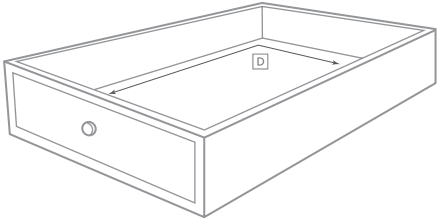

LIBRARY MODULAR HOME OFFICE COLLECTION

All dimensions are given in inches. See the attached "Dimensions Diagram" sheet for more information on the keys used in this chart.

	OVERALL WIDTH A	OVERALL DEPTH B	OVERALL HEIGHT C	# OF DRAWERS	DRAWER INTERIOR SIZE(S) D	OPEN COMPARTMENT(S)	SEATING SPACE HEIGHT E	SEATING SPACE WIDTH F	WEIGHT IN LBS.	DIAGONAL HEIGHT
2-DRAWER FILE CABINET	23	22$\frac{1}{4}$	28$\frac{1}{2}$	2	16x17x9$\frac{3}{4}$	-	-	-		36$\frac{3}{4}$
2-DRAWER FILE CABINET WITH TRAY	23	22$\frac{1}{4}$	28$\frac{1}{2}$	2	Top: 16x17x7$\frac{1}{2}$ Bottom: 16x17x9$\frac{3}{4}$	-	-	-		36$\frac{3}{4}$
2-DRAWER LATERAL FILE CABINET	41	22$\frac{1}{4}$	28$\frac{1}{2}$	2	16$\frac{3}{4}$x17x9$\frac{3}{4}$	-	-	-		50
2-DRAWER LATERAL FILE CABINET WITH TRAY	41	22$\frac{1}{4}$	28$\frac{1}{2}$	2	Top: 34$\frac{1}{4}$x17x9$\frac{3}{4}$ Bottom: 16$\frac{3}{4}$x17x9$\frac{3}{4}$	-	-	-		50
3-DRAWER FILE CABINET	23	22$\frac{1}{4}$	28$\frac{1}{2}$	3	Top(2): 16x17x2$\frac{1}{2}$ Bottom: 16x17x9$\frac{3}{4}$	-	-	-		36$\frac{3}{4}$
OPEN CABINET	41	22$\frac{1}{4}$	28$\frac{1}{2}$	-	-	36$\frac{1}{4}$x20$\frac{3}{4}$x21$\frac{1}{4}$	-	-		50
OPEN CUBBY CABINET	23	22$\frac{1}{4}$	28$\frac{1}{2}$	1	16x17x2$\frac{1}{2}$	18$\frac{1}{4}$x20$\frac{3}{4}$x16$\frac{3}{4}$	-	-		36$\frac{3}{4}$
6-CUBBY OPEN CABINET	41	22$\frac{1}{4}$	28$\frac{1}{2}$	-	-	11$\frac{1}{2}$x20$\frac{3}{4}$x21$\frac{1}{4}$	-	-		50
60" DESKTOP	60	24	30	-	-	-	28$\frac{1}{2}$	55$\frac{1}{2}$		67
70" DESKTOP	70	24	30	-	-	-	28$\frac{1}{2}$	65$\frac{3}{4}$		76$\frac{1}{4}$
72" CORNER DESKTOP	71$\frac{3}{4}$	71$\frac{3}{4}$	30	-	-	-	28$\frac{1}{2}$	31$\frac{3}{4}$		77$\frac{3}{4}$
92" CORNER DESKTOP	92$\frac{1}{4}$	92$\frac{1}{4}$	30	-	-	-	28$\frac{1}{2}$	31$\frac{3}{4}$		97

2-DRAWER LATERAL FILE CABINET WITH TRAY

HOME OFFICE DIMENSIONS DIAGRAM

See the "Dimensions Sheet" for the measurements that correspond with the letters below.