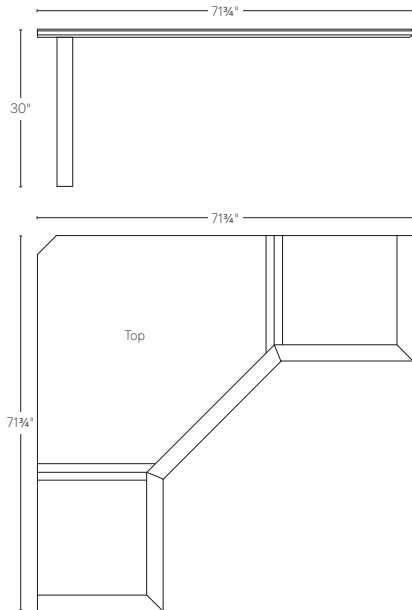

# LIBRARY MODULAR HOME OFFICE COLLECTION

All dimensions are given in inches. See the attached "Dimensions Diagram" sheet for more information on the keys used in this chart.

	OVERALL WIDTH A	OVERALL DEPTH B	OVERALL HEIGHT C	# OF DRAWERS	DRAWER INTERIOR SIZE(S) D	OPEN COMPARTMENT(S)	SEATING SPACE HEIGHT E	SEATING SPACE WIDTH F	WEIGHT IN LBS.	DIAGONAL HEIGHT
2-DRAWER FILE CABINET	23	22 $\frac{1}{4}$	28 $\frac{1}{2}$	2	16x17x9 $\frac{3}{4}$	-	-	-		36 $\frac{3}{4}$
2-DRAWER FILE CABINET WITH TRAY	23	22 $\frac{1}{4}$	28 $\frac{1}{2}$	2	Top: 16x17x7 $\frac{1}{2}$ Bottom: 16x17x9 $\frac{3}{4}$	-	-	-		36 $\frac{3}{4}$
2-DRAWER LATERAL FILE CABINET	41	22 $\frac{1}{4}$	28 $\frac{1}{2}$	2	16 $\frac{3}{4}$ x17x9 $\frac{3}{4}$	-	-	-		50
2-DRAWER LATERAL FILE CABINET WITH TRAY	41	22 $\frac{1}{4}$	28 $\frac{1}{2}$	2	Top: 34 $\frac{1}{4}$ x17x9 $\frac{3}{4}$ Bottom: 16 $\frac{3}{4}$ x17x9 $\frac{3}{4}$	-	-	-		50
3-DRAWER FILE CABINET	23	22 $\frac{1}{4}$	28 $\frac{1}{2}$	3	Top(2): 16x17x2 $\frac{1}{2}$ Bottom: 16x17x9 $\frac{3}{4}$	-	-	-		36 $\frac{3}{4}$
OPEN CABINET	41	22 $\frac{1}{4}$	28 $\frac{1}{2}$	-	-	36 $\frac{1}{4}$ x20 $\frac{3}{4}$ x21 $\frac{1}{4}$	-	-		50
OPEN CUBBY CABINET	23	22 $\frac{1}{4}$	28 $\frac{1}{2}$	1	16x17x2 $\frac{1}{2}$	18 $\frac{1}{4}$ x20 $\frac{3}{4}$ x16 $\frac{3}{4}$	-	-		36 $\frac{3}{4}$
6-CUBBY OPEN CABINET	41	22 $\frac{1}{4}$	28 $\frac{1}{2}$	-	-	11 $\frac{1}{2}$ x20 $\frac{3}{4}$ x21 $\frac{1}{4}$	-	-		50
60" DESKTOP	60	24	30	-	-	-	28 $\frac{1}{2}$	55 $\frac{1}{2}$		67
70" DESKTOP	70	24	30	-	-	-	28 $\frac{1}{2}$	65 $\frac{3}{4}$		76 $\frac{1}{4}$
72" CORNER DESKTOP	71 $\frac{3}{4}$	71 $\frac{3}{4}$	30	-	-	-	28 $\frac{1}{2}$	31 $\frac{3}{4}$		77 $\frac{3}{4}$
92" CORNER DESKTOP	92 $\frac{1}{4}$	92 $\frac{1}{4}$	30	-	-	-	28 $\frac{1}{2}$	31 $\frac{3}{4}$		97

2-DRAWER LATERAL FILE CABINET WITH TRAY

3-DRAWER FILE CABINET

OPEN CUBBY CABINET

OPEN CABINET

6-CUBBY OPEN CABINET

72" CORNER DESKTOP

92" CORNER DESKTOP

60" & 70" DESKTOP