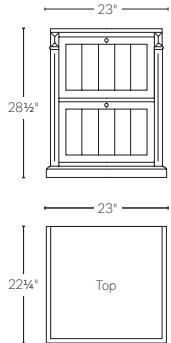

2-DRAWER FILE CABINET