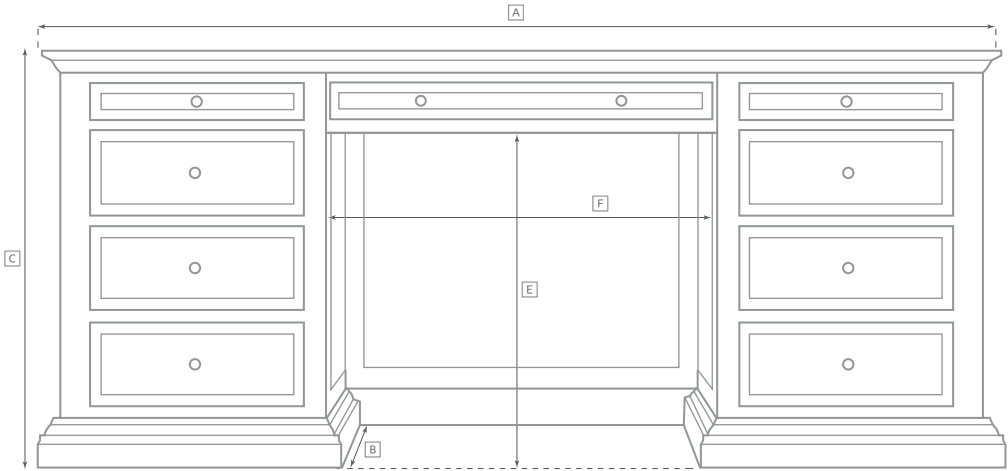

LIBRARY MODULAR HOME OFFICE COLLECTION

All dimensions are given in inches. See the attached "Dimensions Diagram" sheet for more information on the keys used in this chart.

	OVERALL WIDTH A	OVERALL DEPTH B	OVERALL HEIGHT C	# OF DRAWERS	DRAWER INTERIOR SIZE(S) D	OPEN COMPARTMENT(S)	SEATING SPACE HEIGHT E	SEATING SPACE WIDTH F	WEIGHT IN LBS.	DIAGONAL HEIGHT
2-DRAWER FILE CABINET	23	22$\frac{1}{4}$	28$\frac{1}{2}$	2	16x17x9$\frac{3}{4}$	-	-	-		36$\frac{3}{4}$
2-DRAWER FILE CABINET WITH TRAY	23	22$\frac{1}{4}$	28$\frac{1}{2}$	2	Top: 16x17x7$\frac{1}{2}$ Bottom: 16x17x9$\frac{3}{4}$	-	-	-		36$\frac{3}{4}$
2-DRAWER LATERAL FILE CABINET	41	22$\frac{1}{4}$	28$\frac{1}{2}$	2	16$\frac{3}{4}$x17x9$\frac{3}{4}$	-	-	-		50
2-DRAWER LATERAL FILE CABINET WITH TRAY	41	22$\frac{1}{4}$	28$\frac{1}{2}$	2	Top: 34$\frac{1}{4}$x17x9$\frac{3}{4}$ Bottom: 16$\frac{3}{4}$x17x9$\frac{3}{4}$	-	-	-		50
3-DRAWER FILE CABINET	23	22$\frac{1}{4}$	28$\frac{1}{2}$	3	Top(2): 16x17x2$\frac{1}{2}$ Bottom: 16x17x9$\frac{3}{4}$	-	-	-		36$\frac{3}{4}$
OPEN CABINET	41	22$\frac{1}{4}$	28$\frac{1}{2}$	-	-	36$\frac{1}{4}$x20$\frac{3}{4}$x21$\frac{1}{4}$	-	-		50
OPEN CUBBY CABINET	23	22$\frac{1}{4}$	28$\frac{1}{2}$	1	16x17x2$\frac{1}{2}$	18$\frac{1}{4}$x20$\frac{3}{4}$x16$\frac{3}{4}$	-	-		36$\frac{3}{4}$
6-CUBBY OPEN CABINET	41	22$\frac{1}{4}$	28$\frac{1}{2}$	-	-	11$\frac{1}{2}$x20$\frac{3}{4}$x21$\frac{1}{4}$	-	-		50
60" DESKTOP	60	24	30	-	-	-	28$\frac{1}{2}$	55$\frac{1}{2}$		67
70" DESKTOP	70	24	30	-	-	-	28$\frac{1}{2}$	65$\frac{3}{4}$		76$\frac{1}{4}$
72" CORNER DESKTOP	71$\frac{3}{4}$	71$\frac{3}{4}$	30	-	-	-	28$\frac{1}{2}$	31$\frac{3}{4}$		77$\frac{3}{4}$
92" CORNER DESKTOP	92$\frac{1}{4}$	92$\frac{1}{4}$	30	-	-	-	28$\frac{1}{2}$	31$\frac{3}{4}$		97

2-DRAWER FILE CABINET WITH TRAY

2-DRAWER LATERAL FILE CABINET

HOME OFFICE DIMENSIONS DIAGRAM

See the "Dimensions Sheet" for the measurements that correspond with the letters below.