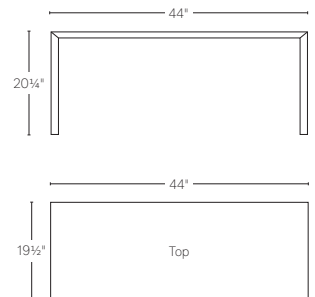

C TABLE

RECTANGULAR SIDE TABLE

SQUARE COFFEE TABLE

FLOATING COFFEE TABLE

CONSOLE

LEFT-CORNER CONSOLE

RIGHT-CORNER CONSOLE

WATERFALL TABLE

72" WIDE CONSOLE TABLE

84" WIDE CONSOLE TABLE

96" WIDE CONSOLE TABLE