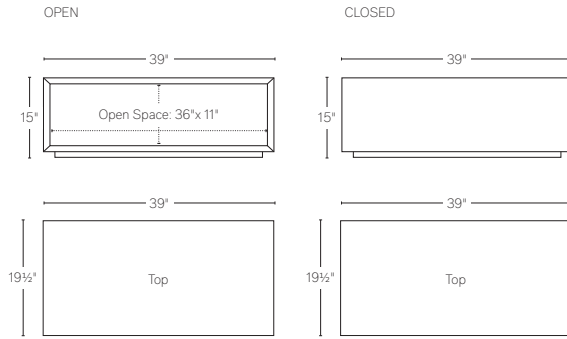

C TABLE

RECTANGULAR SIDE TABLE

SQUARE COFFEE TABLE

FLOATING COFFEE TABLE

CONSOLE

LEFT-CORNER CONSOLE

RIGHT-CORNER CONSOLE

WATERFALL TABLE

72" WIDE CONSOLE TABLE

84" WIDE CONSOLE TABLE

96" WIDE CONSOLE TABLE