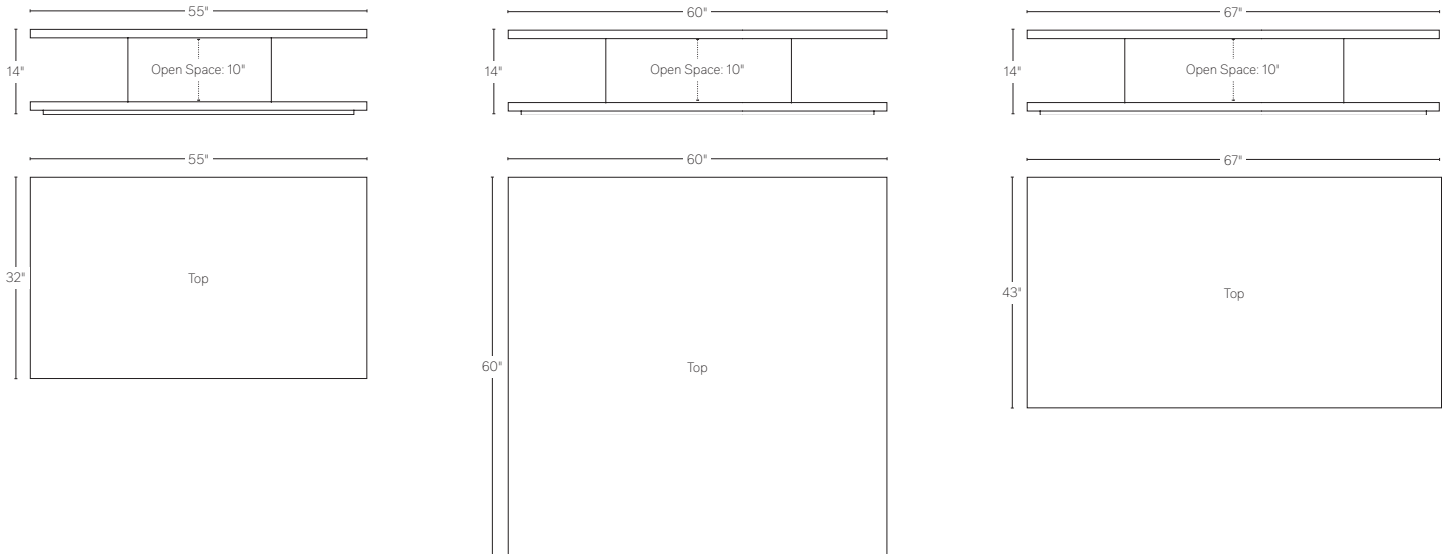

C TABLE

RECTANGULAR SIDE TABLE

SQUARE COFFEE TABLE

FLOATING COFFEE TABLE

CONSOLE

LEFT-CORNER CONSOLE

RIGHT-CORNER CONSOLE

WATERFALL TABLE

72" WIDE CONSOLE TABLE

84" WIDE CONSOLE TABLE

96" WIDE CONSOLE TABLE