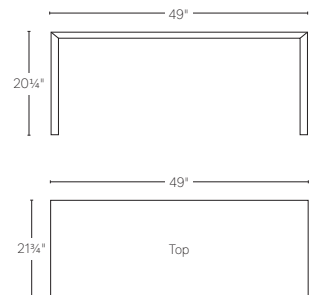

C TABLE

RECTANGULAR SIDE TABLE

SQUARE COFFEE TABLE

FLOATING COFFEE TABLE

CONSOLE

LEFT-CORNER CONSOLE

RIGHT-CORNER CONSOLE

WATERFALL TABLE

72" WIDE CONSOLE TABLE

84" WIDE CONSOLE TABLE

96" WIDE CONSOLE TABLE