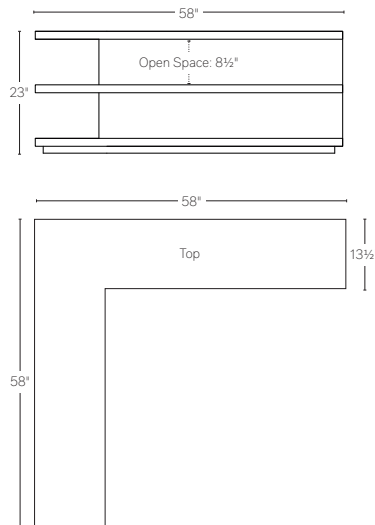

C TABLE

RECTANGULAR SIDE TABLE

SQUARE COFFEE TABLE

FLOATING COFFEE TABLE

CONSOLE

LEFT-CORNER CONSOLE

RIGHT-CORNER CONSOLE

WATERFALL TABLE

72" WIDE CONSOLE TABLE

84" WIDE CONSOLE TABLE

96" WIDE CONSOLE TABLE