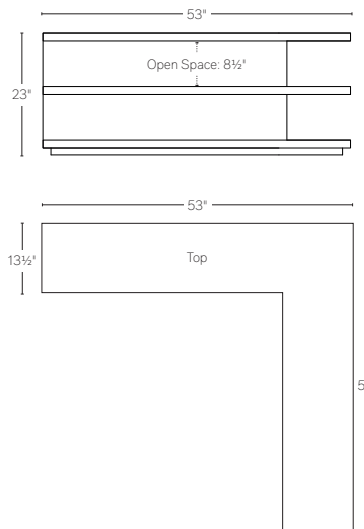

C TABLE

RECTANGULAR SIDE TABLE

SQUARE COFFEE TABLE

FLOATING COFFEE TABLE

CONSOLE

LEFT-CORNER CONSOLE

RIGHT-CORNER CONSOLE

WATERFALL TABLE

72" WIDE CONSOLE TABLE

84" WIDE CONSOLE TABLE

96" WIDE CONSOLE TABLE