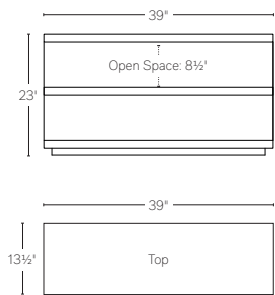

C TABLE

RECTANGULAR SIDE TABLE

SQUARE COFFEE TABLE

FLOATING COFFEE TABLE

CONSOLE

LEFT-CORNER CONSOLE

RIGHT-CORNER CONSOLE

WATERFALL TABLE

72" WIDE CONSOLE TABLE

84" WIDE CONSOLE TABLE

96" WIDE CONSOLE TABLE