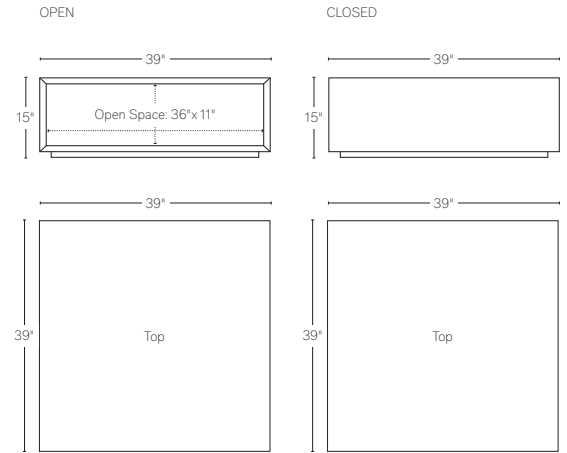

C TABLE

RECTANGULAR SIDE TABLE

SQUARE COFFEE TABLE

FLOATING COFFEE TABLE

CONSOLE

LEFT-CORNER CONSOLE

RIGHT-CORNER CONSOLE

WATERFALL TABLE

72" WIDE CONSOLE TABLE

84" WIDE CONSOLE TABLE

96" WIDE CONSOLE TABLE