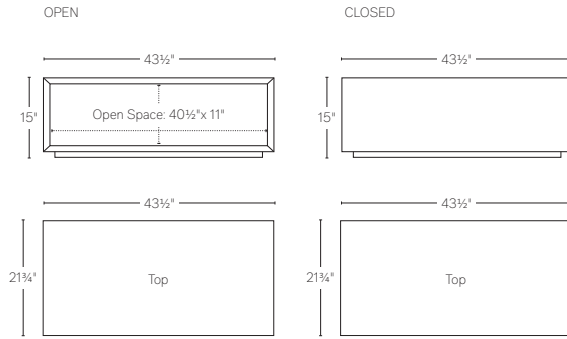

C TABLE

RECTANGULAR SIDE TABLE

SQUARE COFFEE TABLE

FLOATING COFFEE TABLE

CONSOLE

LEFT-CORNER CONSOLE

RIGHT-CORNER CONSOLE

WATERFALL TABLE

72" WIDE CONSOLE TABLE

84" WIDE CONSOLE TABLE

96" WIDE CONSOLE TABLE