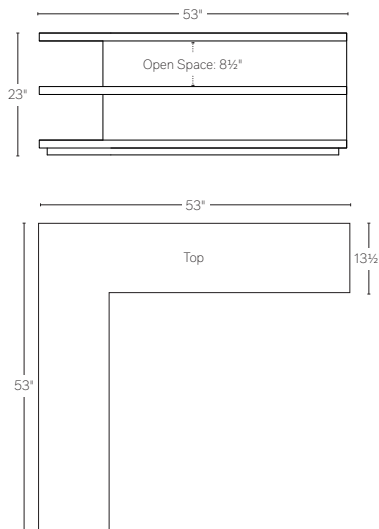

C TABLE

RECTANGULAR SIDE TABLE

SQUARE COFFEE TABLE

FLOATING COFFEE TABLE

CONSOLE

LEFT-CORNER CONSOLE

RIGHT-CORNER CONSOLE

WATERFALL TABLE

72" WIDE CONSOLE TABLE

84" WIDE CONSOLE TABLE

96" WIDE CONSOLE TABLE