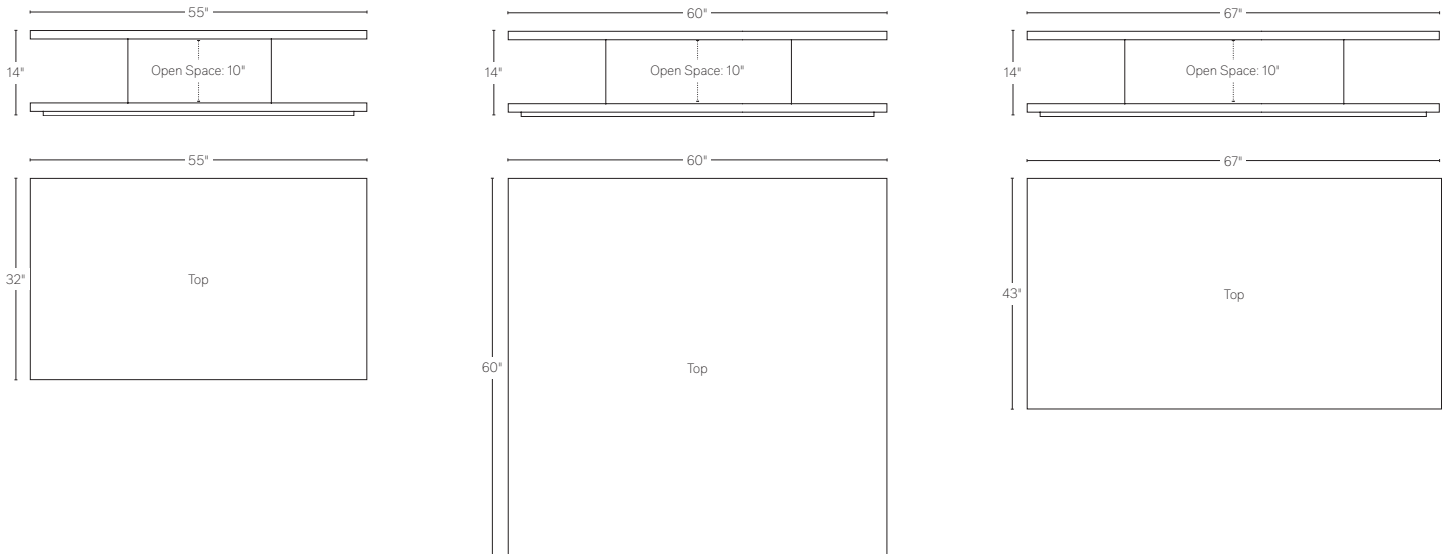

C TABLE

RECTANGULAR SIDE TABLE

SQUARE COFFEE TABLE

FLOATING COFFEE TABLE

CONSOLE

LEFT-CORNER CONSOLE

RIGHT-CORNER CONSOLE

WATERFALL TABLE

72" WIDE CONSOLE TABLE

84" WIDE CONSOLE TABLE

96" WIDE CONSOLE TABLE