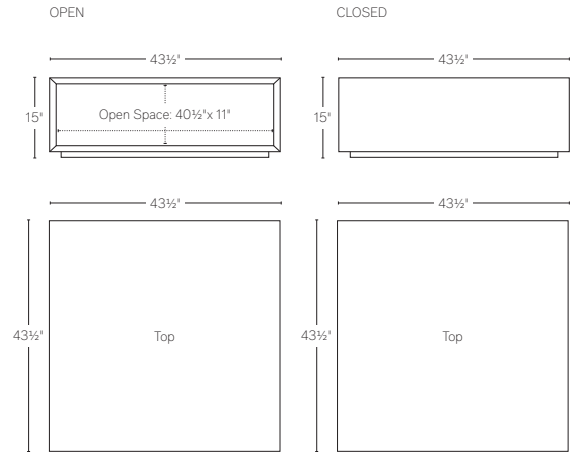

C TABLE

RECTANGULAR SIDE TABLE

SQUARE COFFEE TABLE

FLOATING COFFEE TABLE

CONSOLE

LEFT-CORNER CONSOLE

RIGHT-CORNER CONSOLE

WATERFALL TABLE

72" WIDE CONSOLE TABLE

84" WIDE CONSOLE TABLE

96" WIDE CONSOLE TABLE