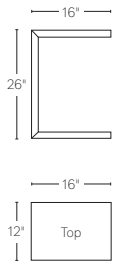

C TABLE

RECTANGULAR SIDE TABLE

SQUARE COFFEE TABLE

FLOATING COFFEE TABLE

CONSOLE

LEFT-CORNER CONSOLE

RIGHT-CORNER CONSOLE

WATERFALL TABLE

72" WIDE CONSOLE TABLE

84" WIDE CONSOLE TABLE

96" WIDE CONSOLE TABLE