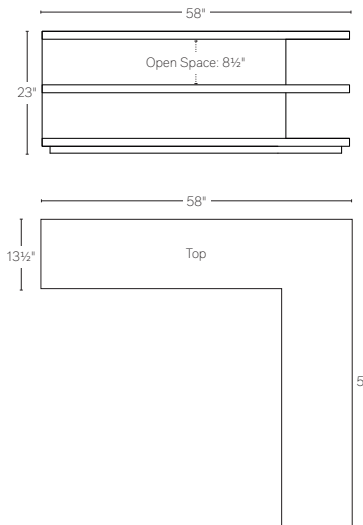

C TABLE

RECTANGULAR SIDE TABLE

SQUARE COFFEE TABLE

FLOATING COFFEE TABLE

CONSOLE

LEFT-CORNER CONSOLE

RIGHT-CORNER CONSOLE

WATERFALL TABLE

72" WIDE CONSOLE TABLE

84" WIDE CONSOLE TABLE

96" WIDE CONSOLE TABLE