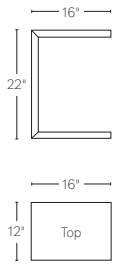

C TABLE

RECTANGULAR SIDE TABLE

SQUARE COFFEE TABLE

FLOATING COFFEE TABLE

CONSOLE

LEFT-CORNER CONSOLE

RIGHT-CORNER CONSOLE

WATERFALL TABLE

72" WIDE CONSOLE TABLE

84" WIDE CONSOLE TABLE

96" WIDE CONSOLE TABLE