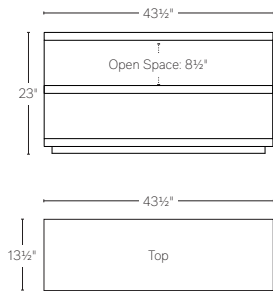

C TABLE

RECTANGULAR SIDE TABLE

SQUARE COFFEE TABLE

FLOATING COFFEE TABLE

CONSOLE

LEFT-CORNER CONSOLE

RIGHT-CORNER CONSOLE

WATERFALL TABLE

72" WIDE CONSOLE TABLE

84" WIDE CONSOLE TABLE

96" WIDE CONSOLE TABLE