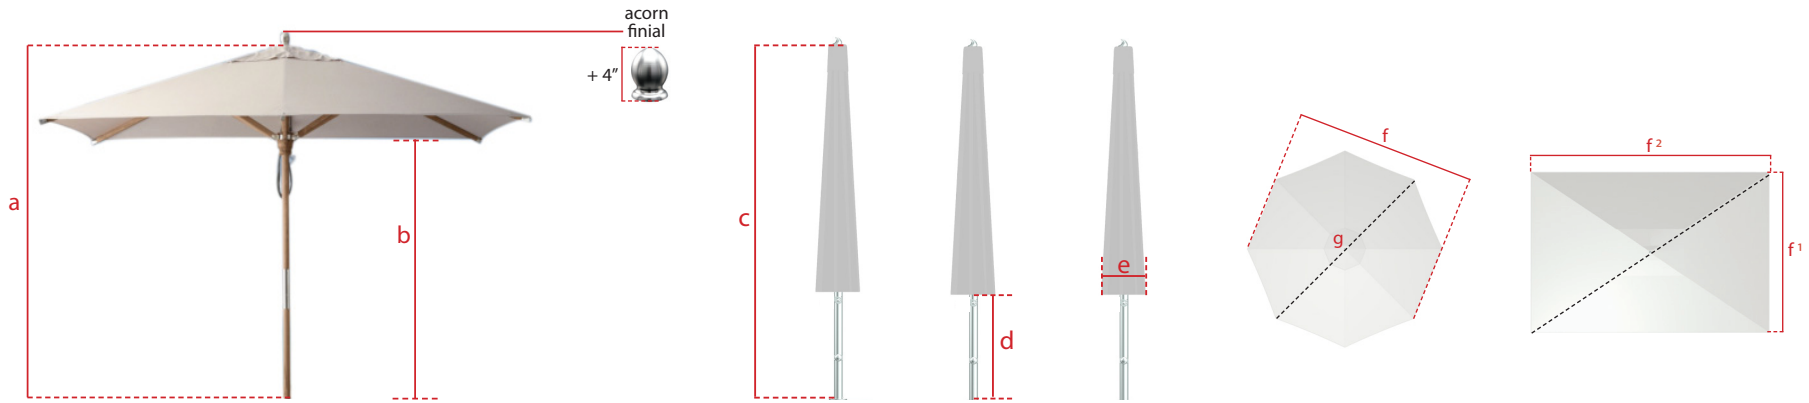

AGORA TEAK UMBRELLA

			mast height (open position)	canopy clearance	mast height (closed position)	table clearance	closed parasol width	flat to flat (Open Umbrella)	point to point	canopy area coverage
classic	sizes [ft/m]	Pole Diameter	a (in/cm)	b (in/cm)	c (in/cm)	d (in/cm)	e (in/cm)	f (in/cm)	g (in/cm)	ft²
rectangle 	6' x 10' 1.8m x 3m	2.0"	102.5/260	80.5/204	102.5/260	32/ 81	9.5/24	70X120.5 177X 306	139.5/353.5	58.5
octagon 	9.0' / 2.75m	2.0"	99/ 251	77/195.5	99/251	45/114	16.0/41	96/243	104/263	53

Dimension Tolerances ± 2"
 Dimensions shown correspond to indicated lift system
 Options are subject to change without notice
 Some options are only available in certain sizes and shapes

2" security base stem height not included