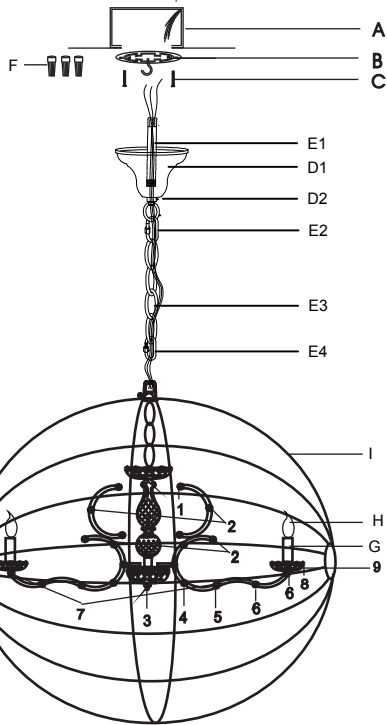

CARE INSTRUCTIONS:

1. Make sure that the power is turned off and bulb has cooled before handling.
2. Wipe clean with a dry cloth / mild soapy solution. Do not use corrosive cleaners.
3. The cable/cord of this ceiling light cannot be replaced: If the cable is damaged, do not use the light.

ENVIRONMENT:

Special waste handling may be required. Please contact your local authorities for more information.

  14in x 11pc 60x28mm 8PCS SKU 68970201 CRYSTAL	 14in x 13pc 12PCS SKU 68970218 CRYSTAL	 14in x 17pc 40mm 1PC SKU 68970224 CRYSTAL	 14in x 15pc 43x43mm 8PCS SKU 68970209 CRYSTAL	 14in x 19pc 43x43mm 8PCS SKU 68970206 CRYSTAL
  14in x 12pc 43x43mm 12PCS SKU 68970205 CRYSTAL	 14in x 17pc 8PCS SKU 68970231 CRYSTAL	 14in x 11pc 60x28mm 24PCS SKU 68970201 CRYSTAL	 100mm 8PCS SKU 68410009 PART