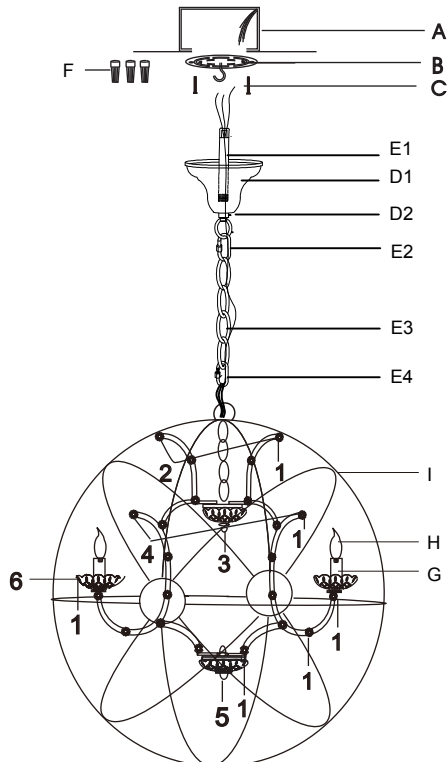

CARE INSTRUCTIONS:

1. Make sure that the power is turned off and bulb has cooled before handling.
2. Wipe clean with a dry cloth / mild soapy solution. Do not use corrosive cleaners.
3. The cable/cord of this ceiling light cannot be replaced: If the cable is damaged, do not use the light.

ENVIRONMENT:

Special waste handling may be required. Please contact your local authorities for more information.

  14mmX1pc 50X38mm 54PCS SKU 68970201 CRY	 14mmX7pcs 50X38mm 6PCS SKU 68970202 CRY	 14mmX1pc 40mm 1PC SKU 68970221 CRY	 14mmX11pcs 50X38mm 6PCS SKU 68970203 CRY	 40mm 1PC SKU 68970220 CRY	 6PCS SKU 68410011 PART