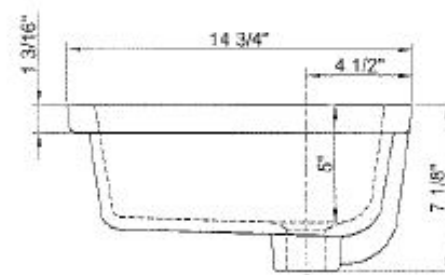

DUTCH INDUSTRIAL CONSOLE

TOP VIEW

FRONT VIEW

SIDE VIEW

BACK VIEW

TOP VIEW

3D VIEW

FRONT VIEW

SIDE VIEW

BACK VIEW

RECTANGULAR BASIN

DRAWINGS REPRESENT ORIGINAL DESIGN SPECIFICATIONS. ACTUAL PRODUCT DIMENSIONS MAY VARY SLIGHTLY.
ALL DIMENSIONS ARE REPRESENTED IN INCHES.
PROFESSIONAL INSTALLATION REQUIRED