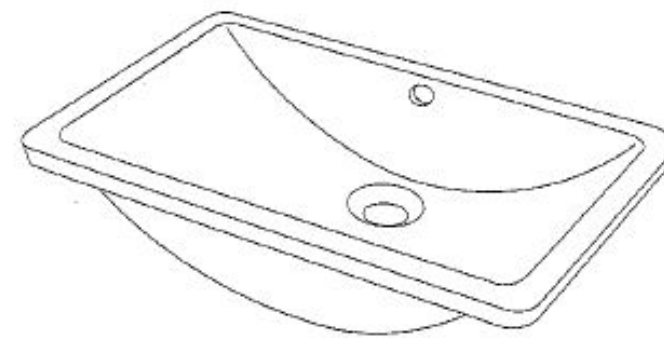

DUTCH INDUSTRIAL CONSOLE

TOP VIEW

FRONT VIEW

SIDE VIEW

BACK VIEW

TOP VIEW

3D VIEW

FRONT VIEW

SIDE VIEW

BACK VIEW

RECTANGULAR BASIN

DRAWINGS REPRESENT ORIGINAL DESIGN SPECIFICATIONS. ACTUAL PRODUCT DIMENSIONS MAY VARY SLIGHTLY.
ALL DIMENSIONS ARE REPRESENTED IN INCHES.
PROFESSIONAL INSTALLATION REQUIRED