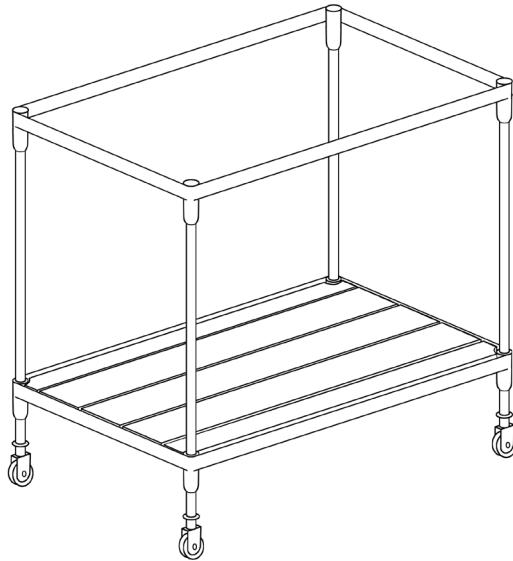

RESTORATION HARDWARE

DUTCH INDUSTRIAL CONSOLE WASHSTAND SINK ASSEMBLY INSTRUCTIONS

Before You Begin:

Professional installation by two-person crew is required for this fixture. Install water supply and drain piping according to local plumbing and building codes. Insure that wall and floor are square and plumb at site of installation.

Tools and Materials Required:

1. Flat, nonabrasive work surface such as a blanket or smooth cardboard
2. Carpenter's level
3. Sealant
4. Phillips head screwdriver

ASSEMBLED SINK

RESTORATION HARDWARE

DUTCH INDUSTRIAL CONSOLE WASHSTAND SINK ASSEMBLY INSTRUCTIONS

Parts List

- A. Lavatory basin

- B. Washstand base

RESTORATION HARDWARE

DUTCH INDUSTRIAL CONSOLE WASHSTAND SINK ASSEMBLY INSTRUCTIONS

Assembly Instructions:

- I. Place the basin (A) on washstand base (B). (See Illustration)