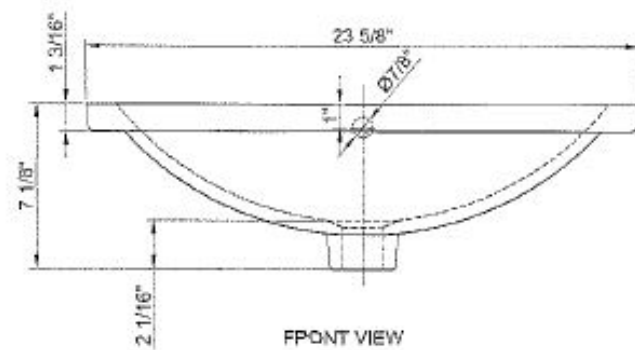

DUTCH INDUSTRIAL CONSOLE

TOP VIEW

FRONT VIEW

SIDE VIEW

BACK VIEW

TOP VIEW

3D VIEW

FRONT VIEW

SIDE VIEW

BACK VIEW

RECTANGULAR BASIN

DRAWINGS REPRESENT ORIGINAL DESIGN SPECIFICATIONS. ACTUAL PRODUCT DIMENSIONS MAY VARY SLIGHTLY.
ALL DIMENSIONS ARE REPRESENTED IN INCHES.
PROFESSIONAL INSTALLATION REQUIRED