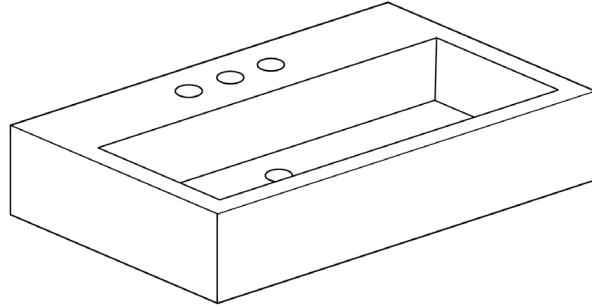

Tools and Materials Required:

1. Flat, nonabrasive work surface such as a blanket or smooth cardboard
2. Carpenter's level
3. Sealant
4. Phillips head screwdriver

ASSEMBLED SINK

RESTORATION HARDWARE

DUTCH INDUSTRIAL CONSOLE WASHSTAND SINK ASSEMBLY INSTRUCTIONS

Parts List

- A. Lavatory basin

- B. Washstand base

RESTORATION HARDWARE

DUTCH INDUSTRIAL CONSOLE WASHSTAND SINK ASSEMBLY INSTRUCTIONS

Assembly Instructions:

- I. Place the basin (A) on washstand base (B). (See Illustration)

SIDE VIEW

BACK VIEW

RECTANGULAR BASIN

DRAWINGS REPRESENT ORIGINAL DESIGN SPECIFICATIONS. ACTUAL PRODUCT DIMENSIONS MAY VARY SLIGHTLY.
ALL DIMENSIONS ARE REPRESENTED IN INCHES.
PROFESSIONAL INSTALLATION REQUIRED