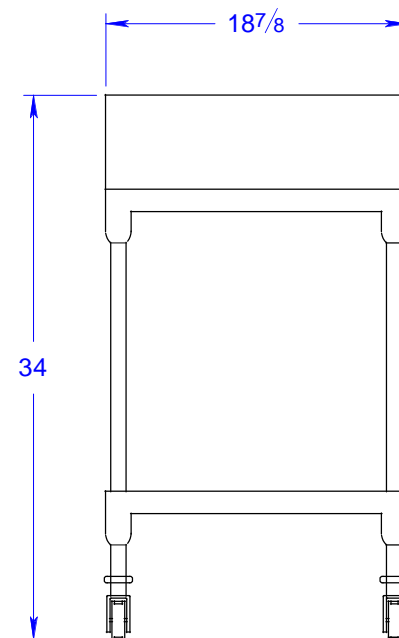

DUTCH INDUSTRIAL CONSOLE

TOP VIEW

FRONT VIEW

SIDE VIEW

BACK VIEW

TOP VIEW

3D VIEW

FRONT VIEW

SIDE VIEW

BACK VIEW

RECTANGULAR BASIN

DRAWINGS REPRESENT ORIGINAL DESIGN SPECIFICATIONS. ACTUAL PRODUCT DIMENSIONS MAY VARY SLIGHTLY.
ALL DIMENSIONS ARE REPRESENTED IN INCHES.
PROFESSIONAL INSTALLATION REQUIRED