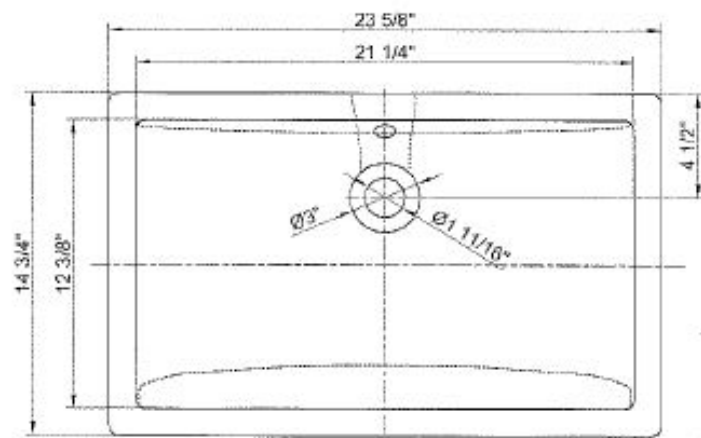

DUTCH INDUSTRIAL CONSOLE

TOP VIEW

FRONT VIEW

SIDE VIEW

BACK VIEW

TOP VIEW

3D VIEW

FRONT VIEW

SIDE VIEW

BACK VIEW

RECTANGULAR BASIN

DRAWINGS REPRESENT ORIGINAL DESIGN SPECIFICATIONS. ACTUAL PRODUCT DIMENSIONS MAY VARY SLIGHTLY.
ALL DIMENSIONS ARE REPRESENTED IN INCHES.
PROFESSIONAL INSTALLATION REQUIRED