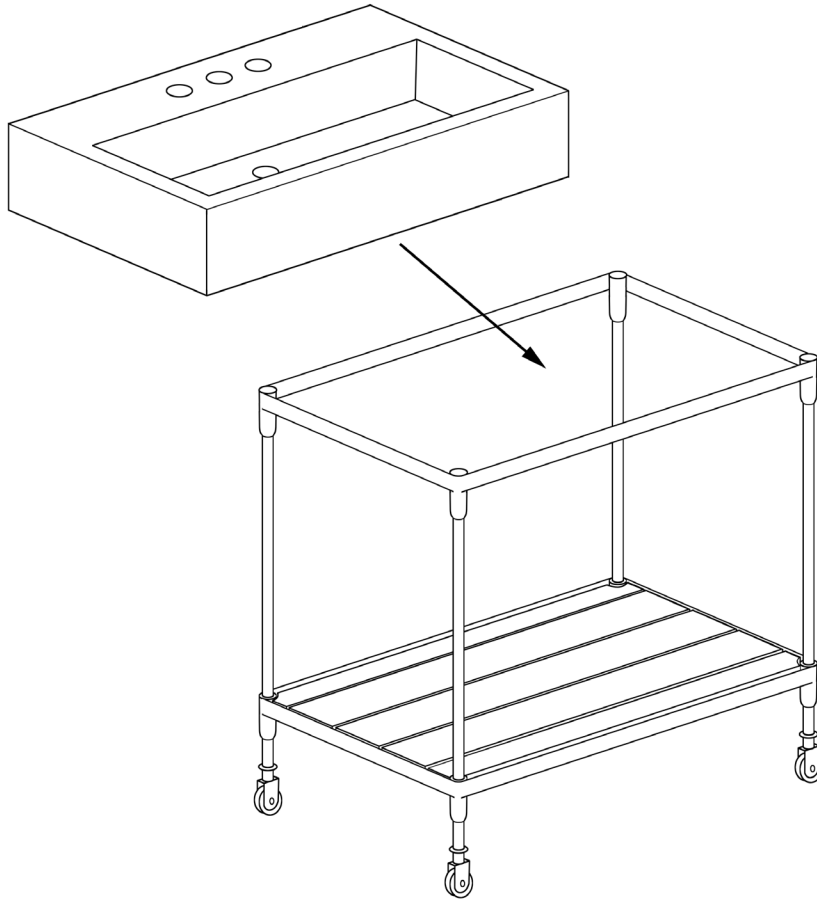

RESTORATION HARDWARE

DUTCH INDUSTRIAL CONSOLE WASHSTAND SINK ASSEMBLY INSTRUCTIONS

Before You Begin:

Professional installation by two-person crew is required for this fixture. Install water supply and drain piping according to local plumbing and building codes. Insure that wall and floor are square and plumb at site of installation.

Parts List

- A. Lavatory basin

- B. Washstand base

RESTORATION HARDWARE

DUTCH INDUSTRIAL CONSOLE WASHSTAND SINK ASSEMBLY INSTRUCTIONS

Assembly Instructions:

- I. Place the basin (A) on washstand base (B). (See Illustration)