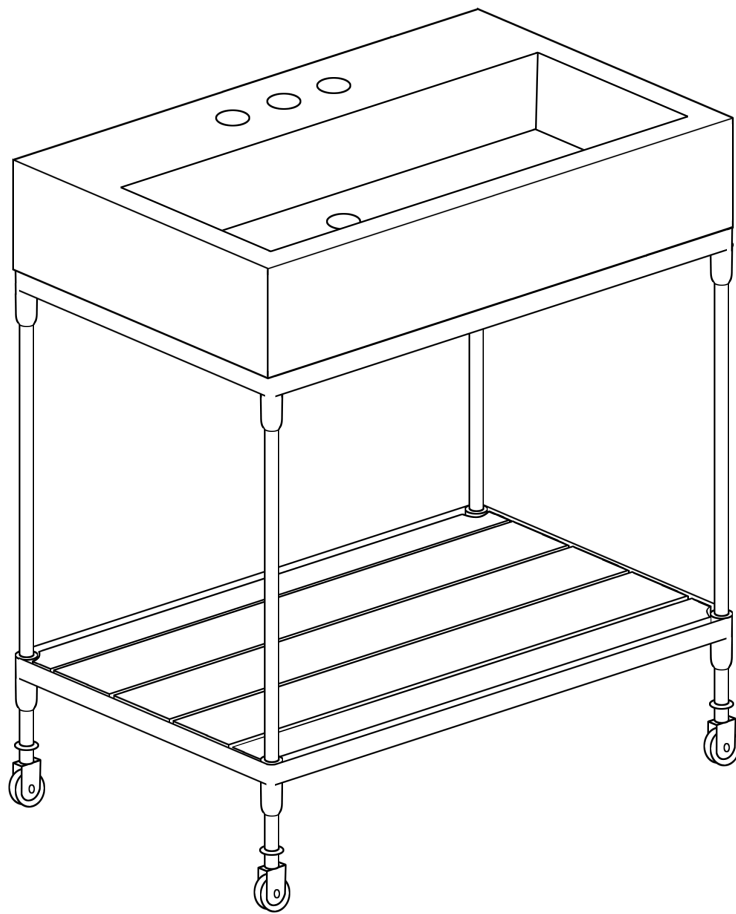

RESTORATION HARDWARE

DUTCH INDUSTRIAL CONSOLE WASHSTAND SINK ASSEMBLY INSTRUCTIONS

Before You Begin:

Professional installation by two-person crew is required for this fixture. Install water supply and drain piping according to local plumbing and building codes. Insure that wall and floor are square and plumb at site of installation.

Tools and Materials Required:

1. Flat, nonabrasive work surface such as a blanket or smooth cardboard
2. Carpenter's level
3. Sealant
4. Phillips head screwdriver

ASSEMBLED SINK

RESTORATION HARDWARE

DUTCH INDUSTRIAL CONSOLE WASHSTAND SINK ASSEMBLY INSTRUCTIONS

Parts List

- A. Lavatory basin

- B. Washstand base

RESTORATION HARDWARE

DUTCH INDUSTRIAL CONSOLE WASHSTAND SINK ASSEMBLY INSTRUCTIONS

Assembly Instructions:

- I. Place the basin (A) on washstand base (B). (See Illustration)