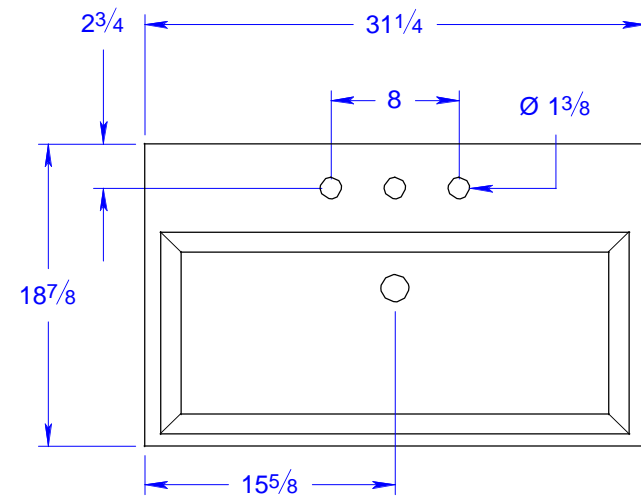

DUTCH INDUSTRIAL CONSOLE

TOP VIEW