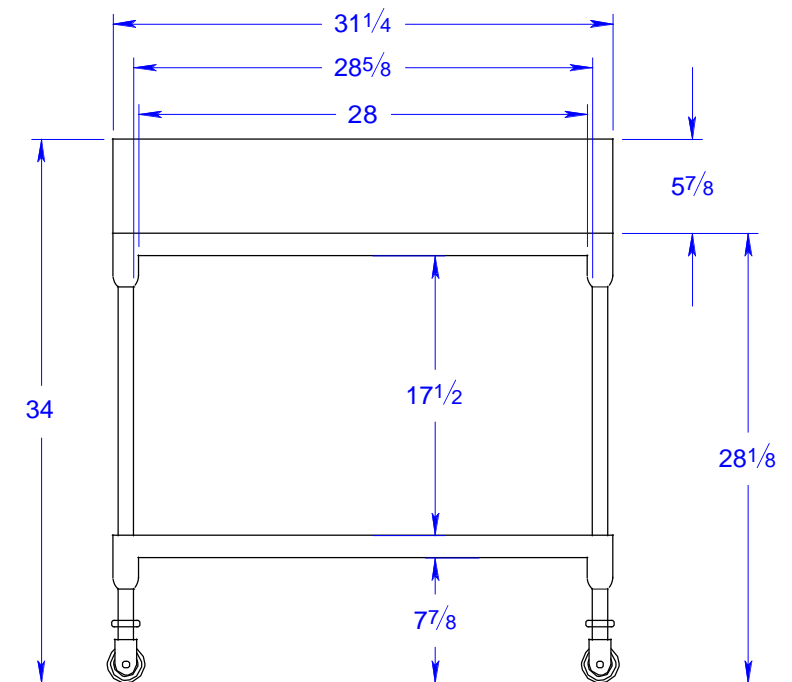

DUTCH INDUSTRIAL CONSOLE

TOP VIEW

FRONT VIEW

SIDE VIEW

BACK VIEW

TOP VIEW

3D VIEW

FRONT VIEW

SIDE VIEW

BACK VIEW

RECTANGULAR BASIN

DRAWINGS REPRESENT ORIGINAL DESIGN SPECIFICATIONS. ACTUAL PRODUCT DIMENSIONS MAY VARY SLIGHTLY.
ALL DIMENSIONS ARE REPRESENTED IN INCHES.
PROFESSIONAL INSTALLATION REQUIRED