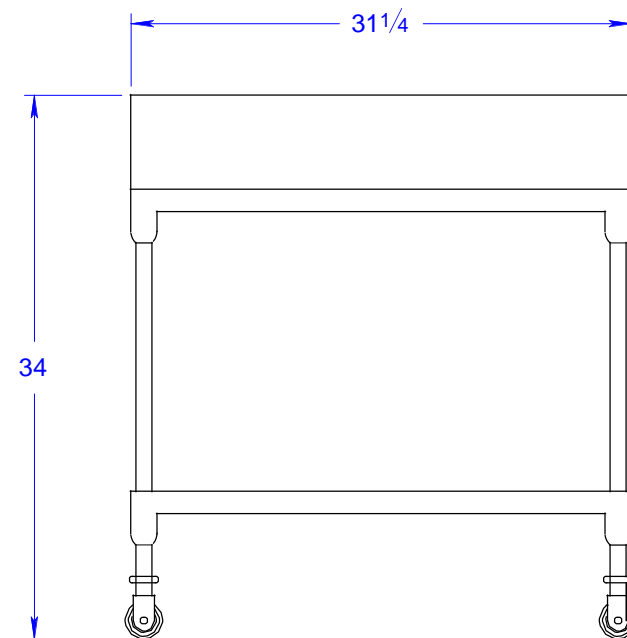

DUTCH INDUSTRIAL CONSOLE

FRONT VIEW