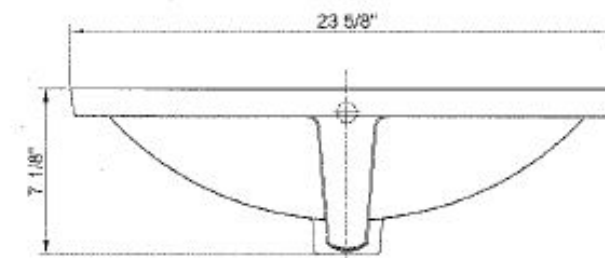

DUTCH INDUSTRIAL CONSOLE

TOP VIEW

FRONT VIEW

SIDE VIEW

BACK VIEW

TOP VIEW

3D VIEW

FRONT VIEW

SIDE VIEW

BACK VIEW

RECTANGULAR BASIN

DRAWINGS REPRESENT ORIGINAL DESIGN SPECIFICATIONS. ACTUAL PRODUCT DIMENSIONS MAY VARY SLIGHTLY.
ALL DIMENSIONS ARE REPRESENTED IN INCHES.
PROFESSIONAL INSTALLATION REQUIRED